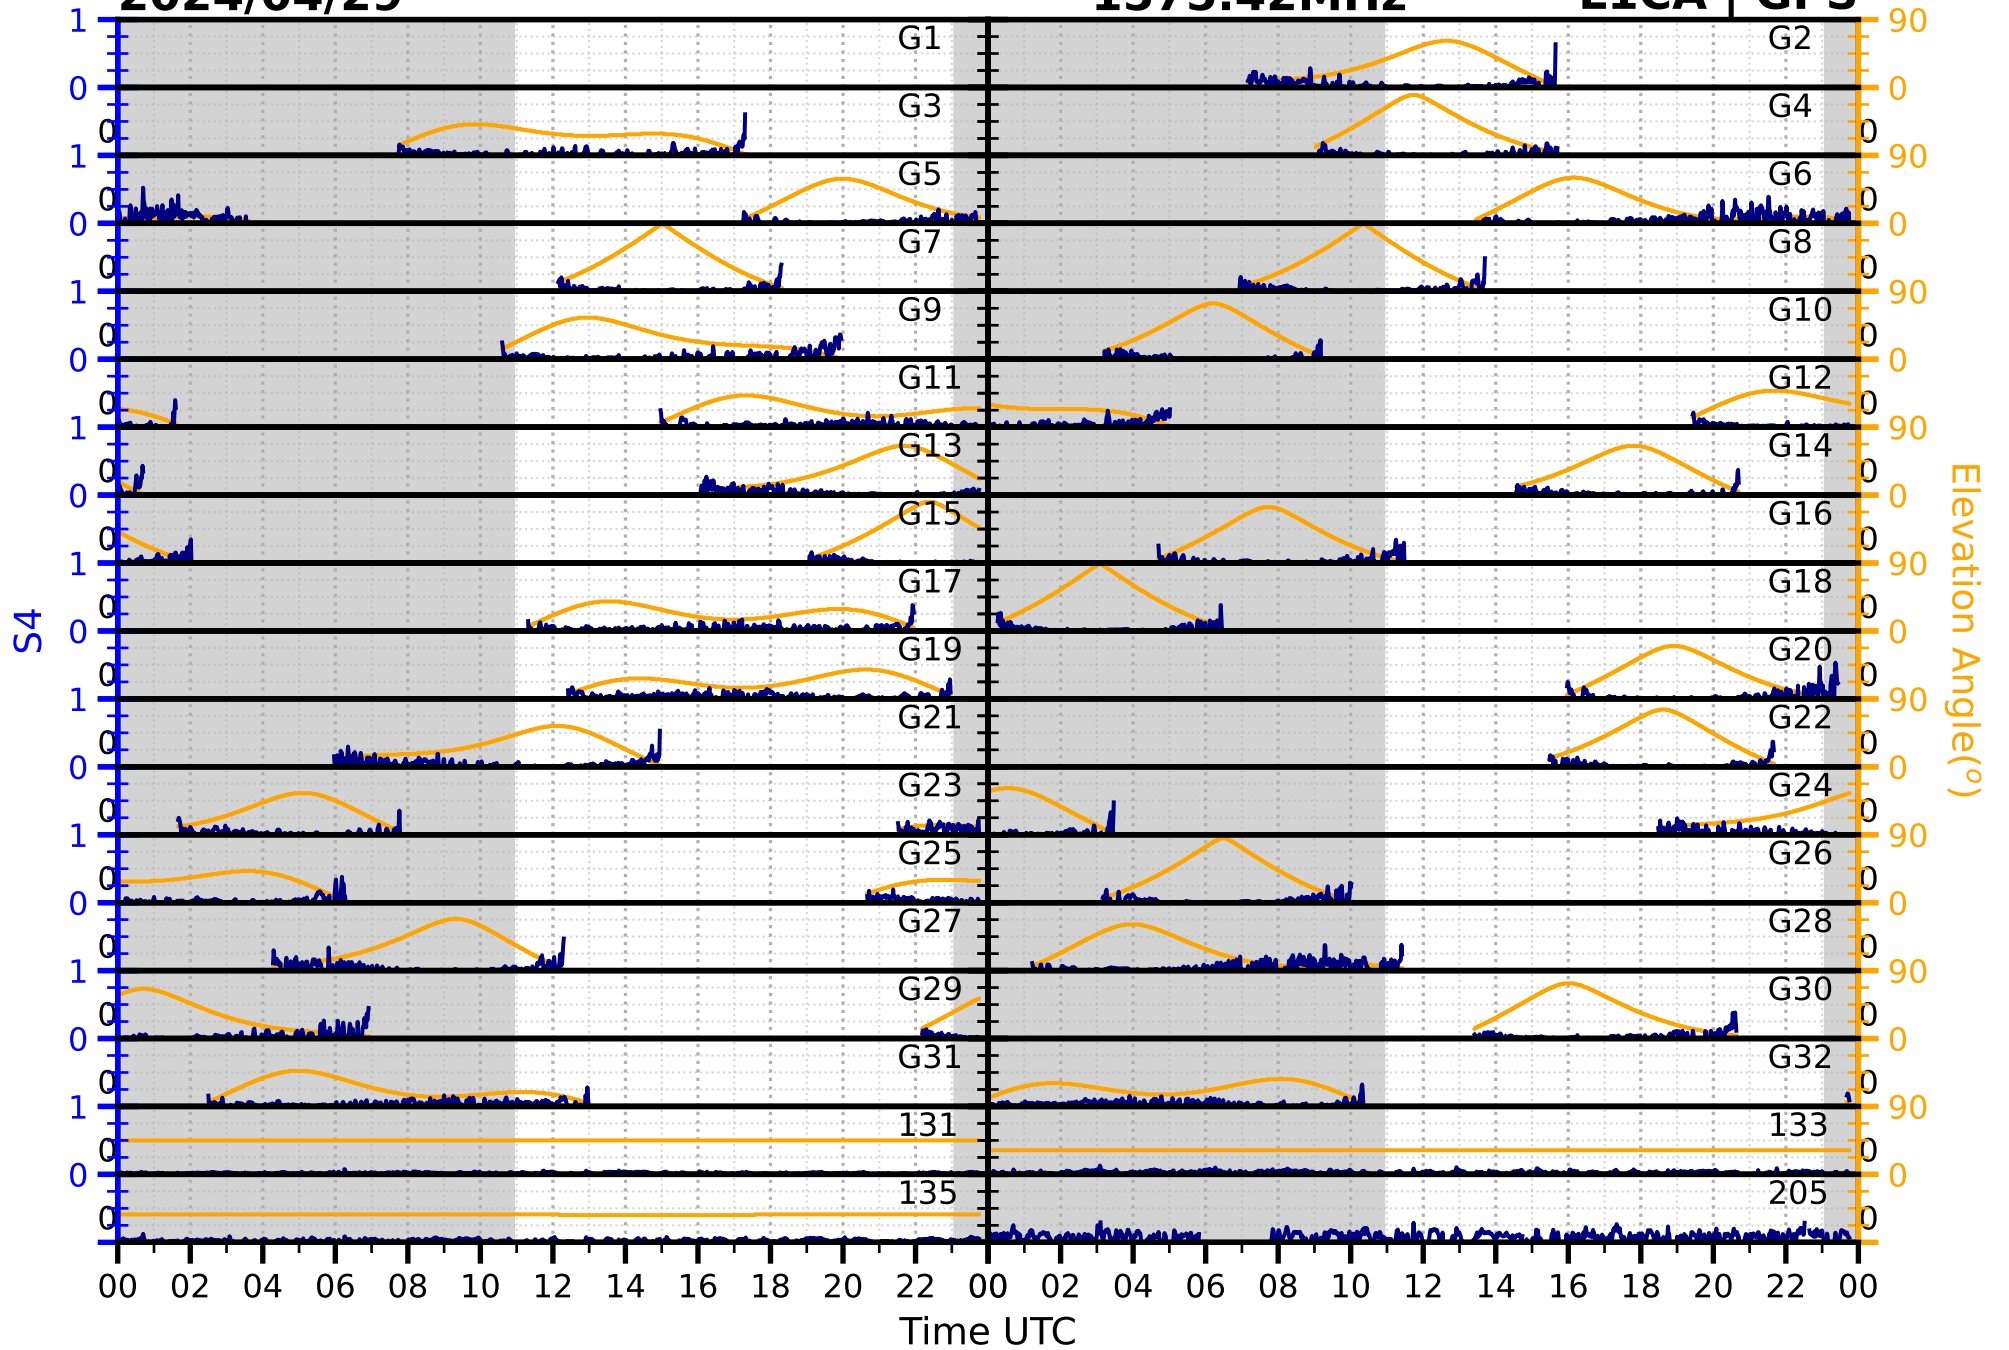

2024/04/29

S4

1575.42MHz

L1CA | GPS

2024/04/29

S4 1575.42MHz L1BC | GALILEO

2024/04/29

S4

1602MHz

L1CA | GLONASS