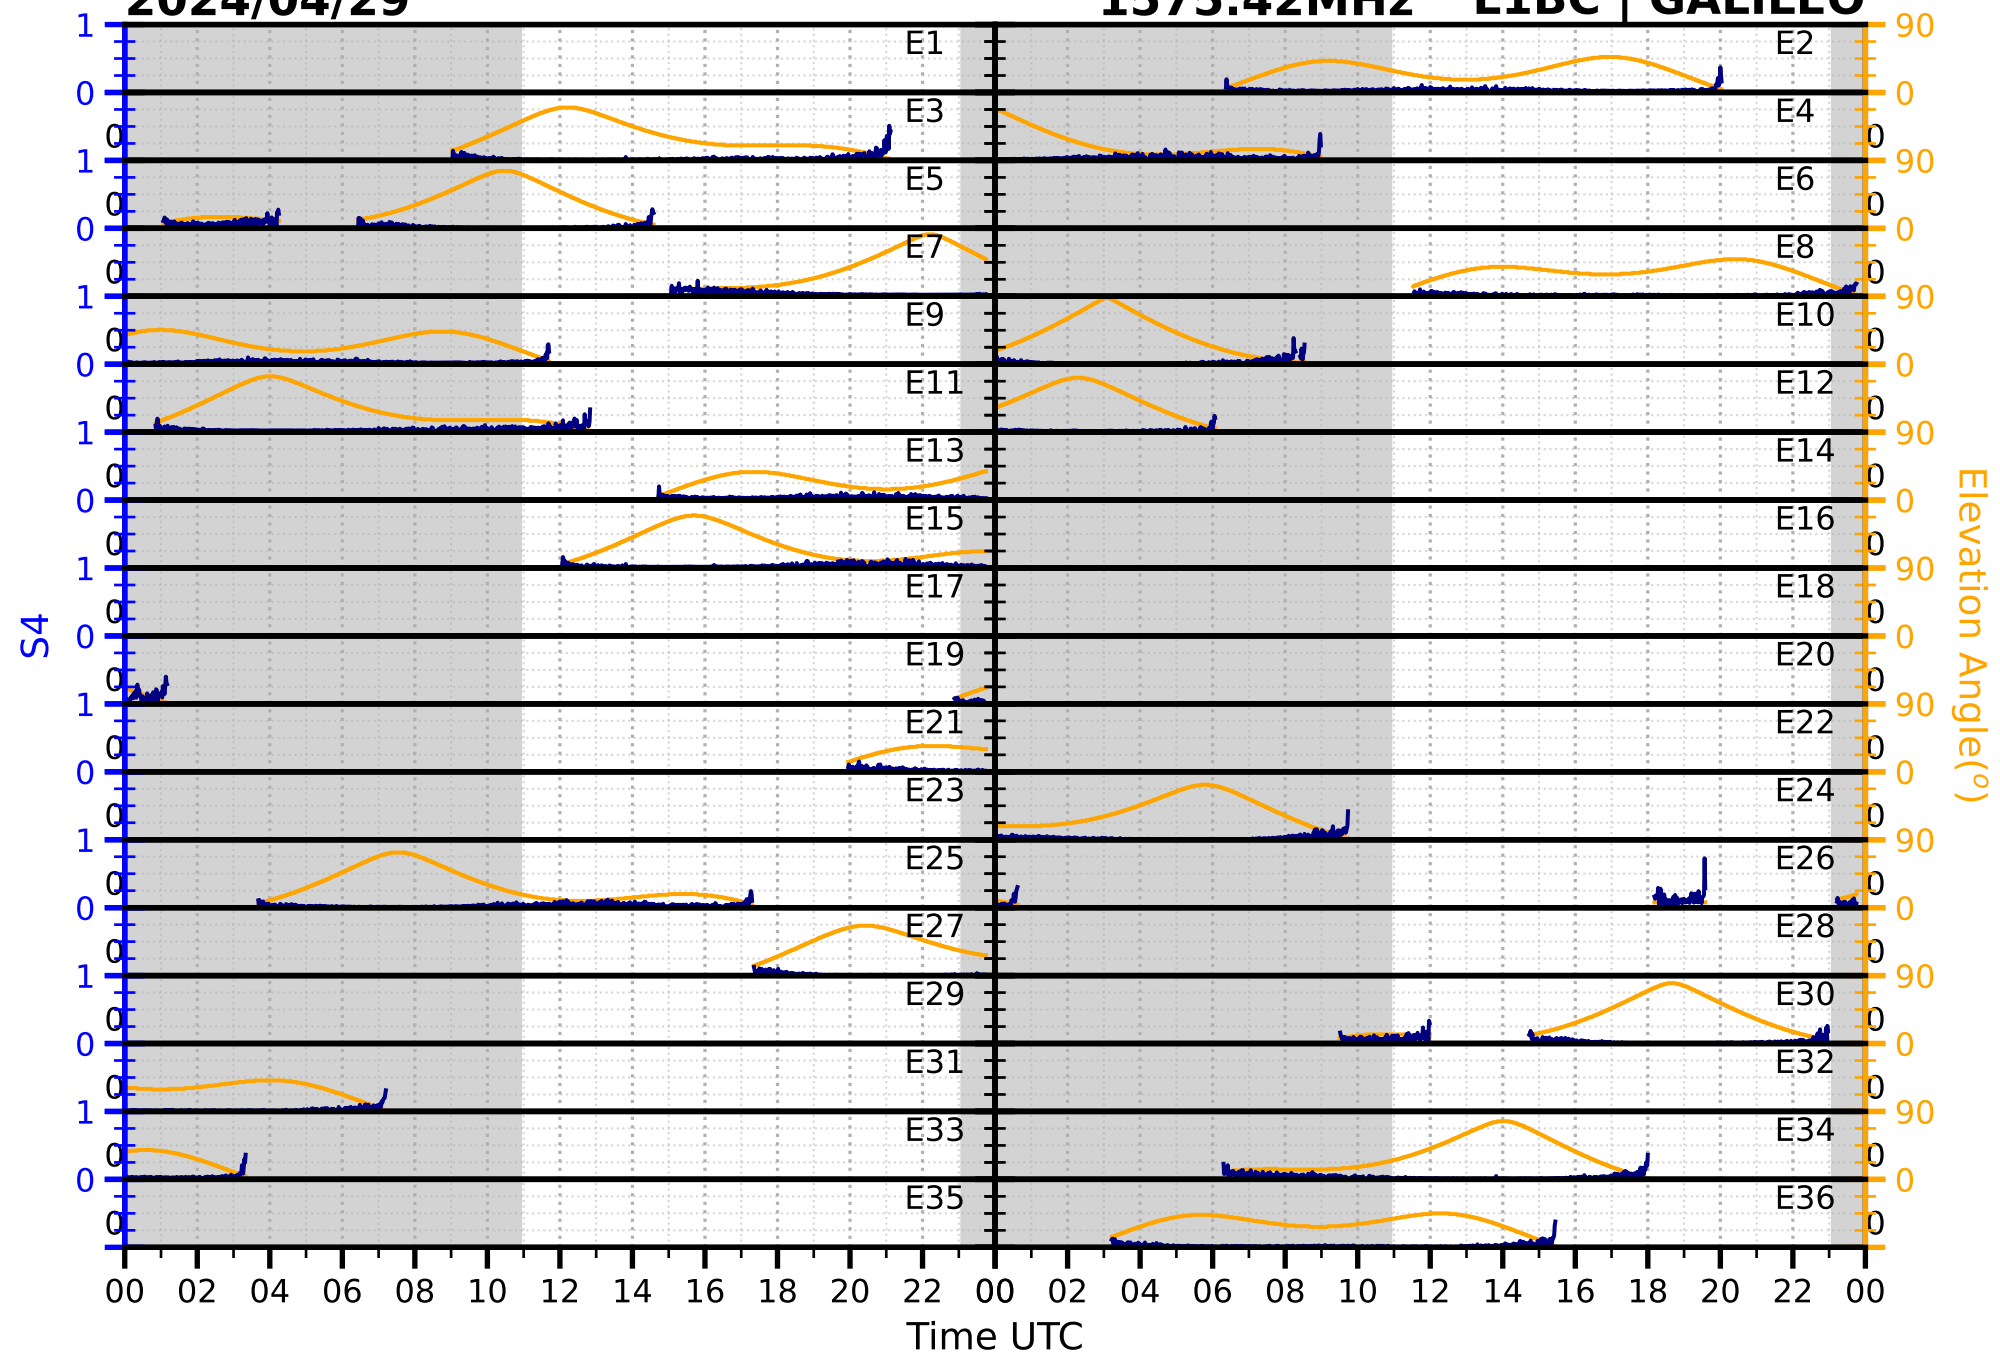

2024/04/29

S4

1575.42MHz

L1CA | GPS

2024/04/29

S4 1575.42MHz L1BC | GALILEO

2024/04/29

S4

1602MHz

L1CA | GLONASS