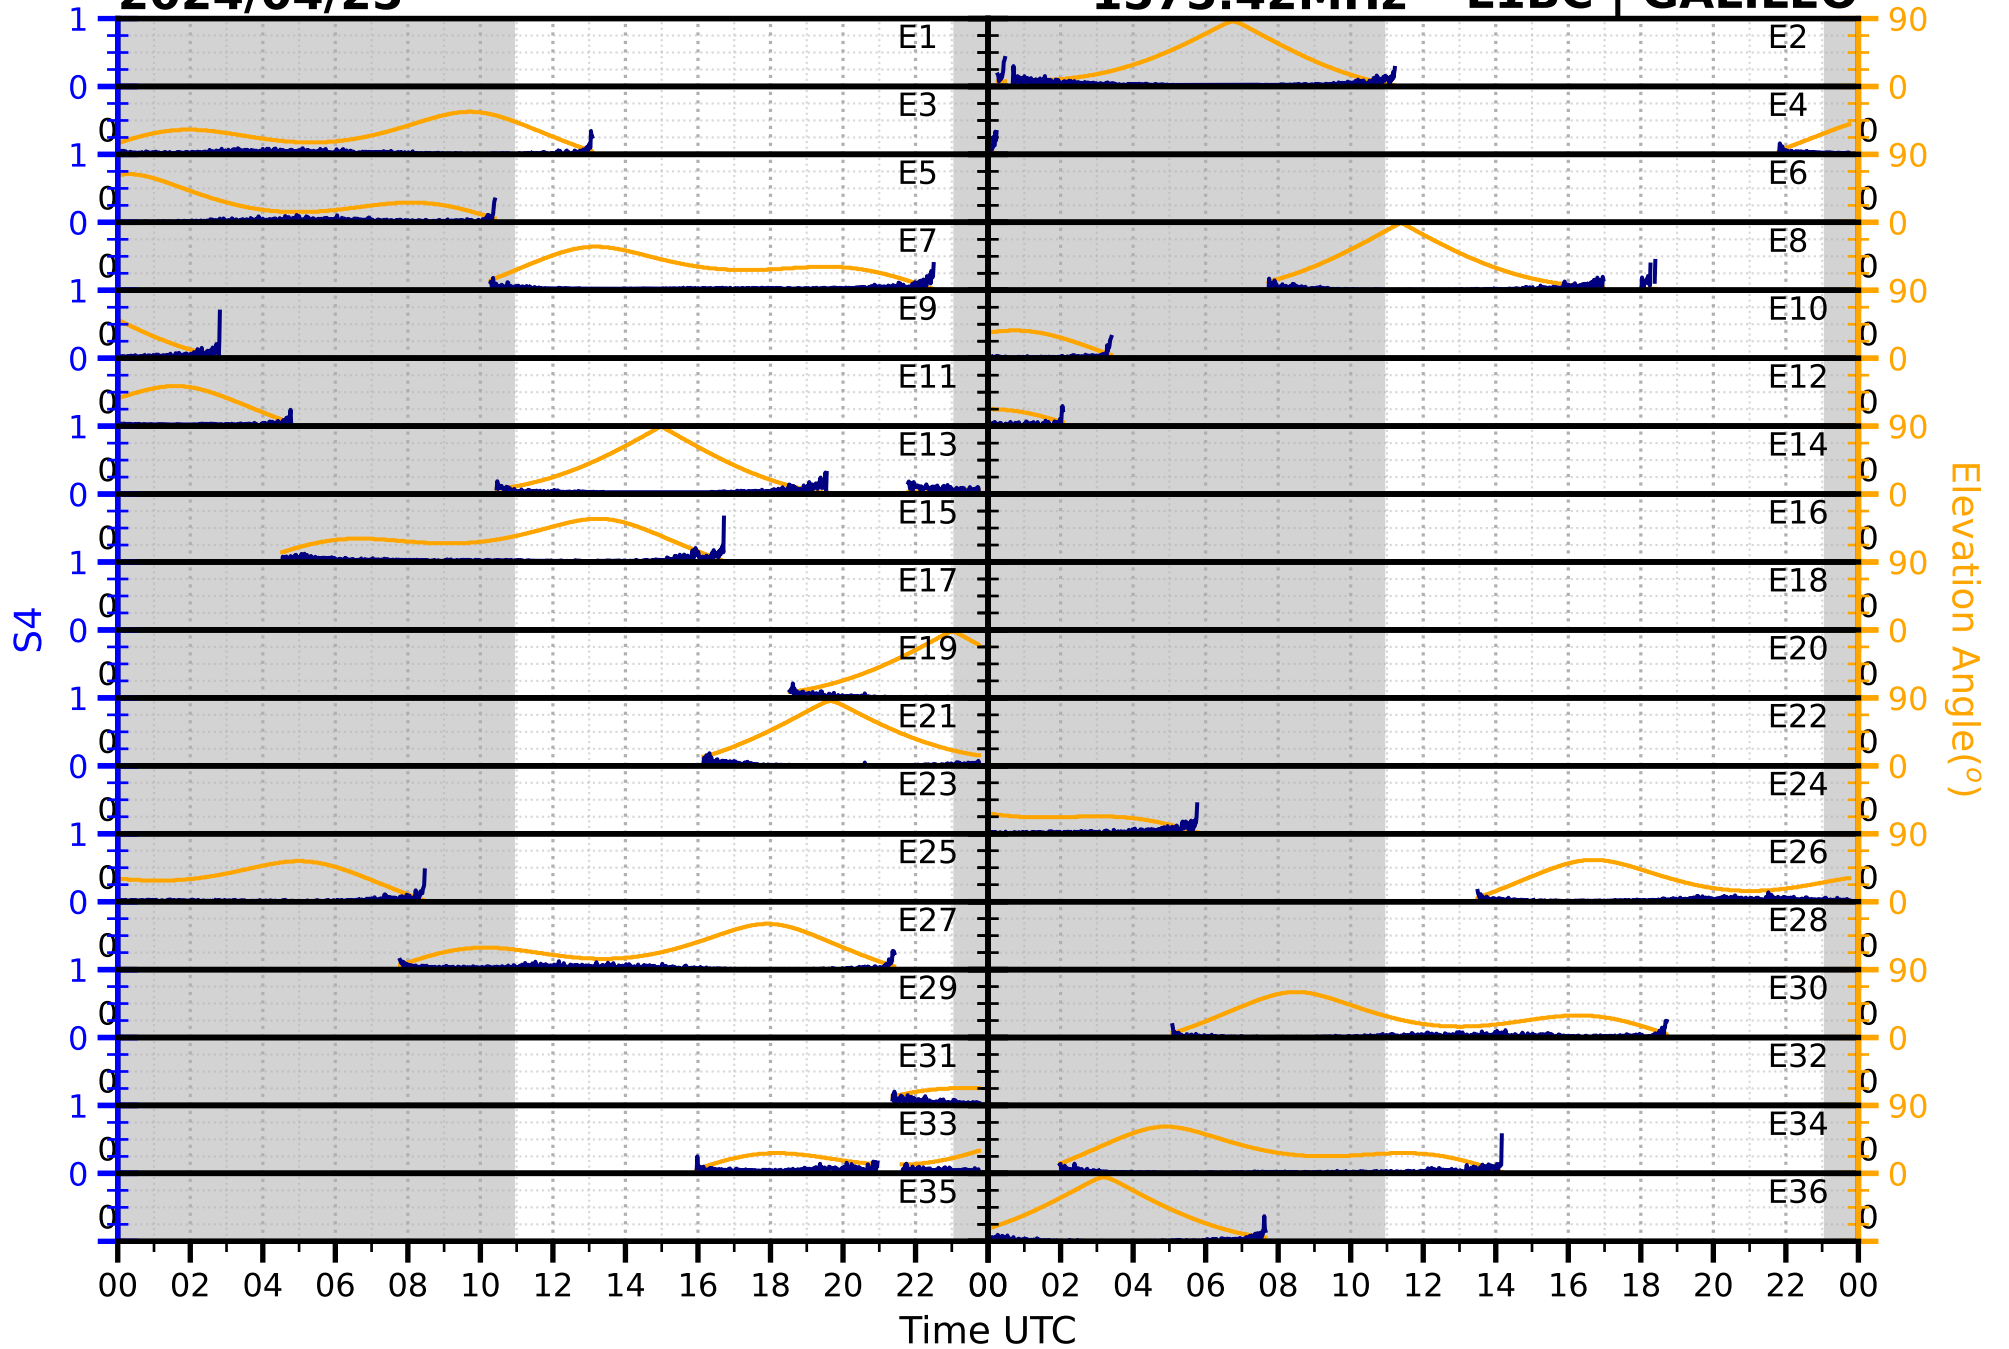

2024/04/25

S4

1575.42MHz

L1CA | GPS

2024/04/25

S4

1575.42MHz

L1BC | GALILEO

2024/04/25

S4

1602MHz

L1CA | GLONASS