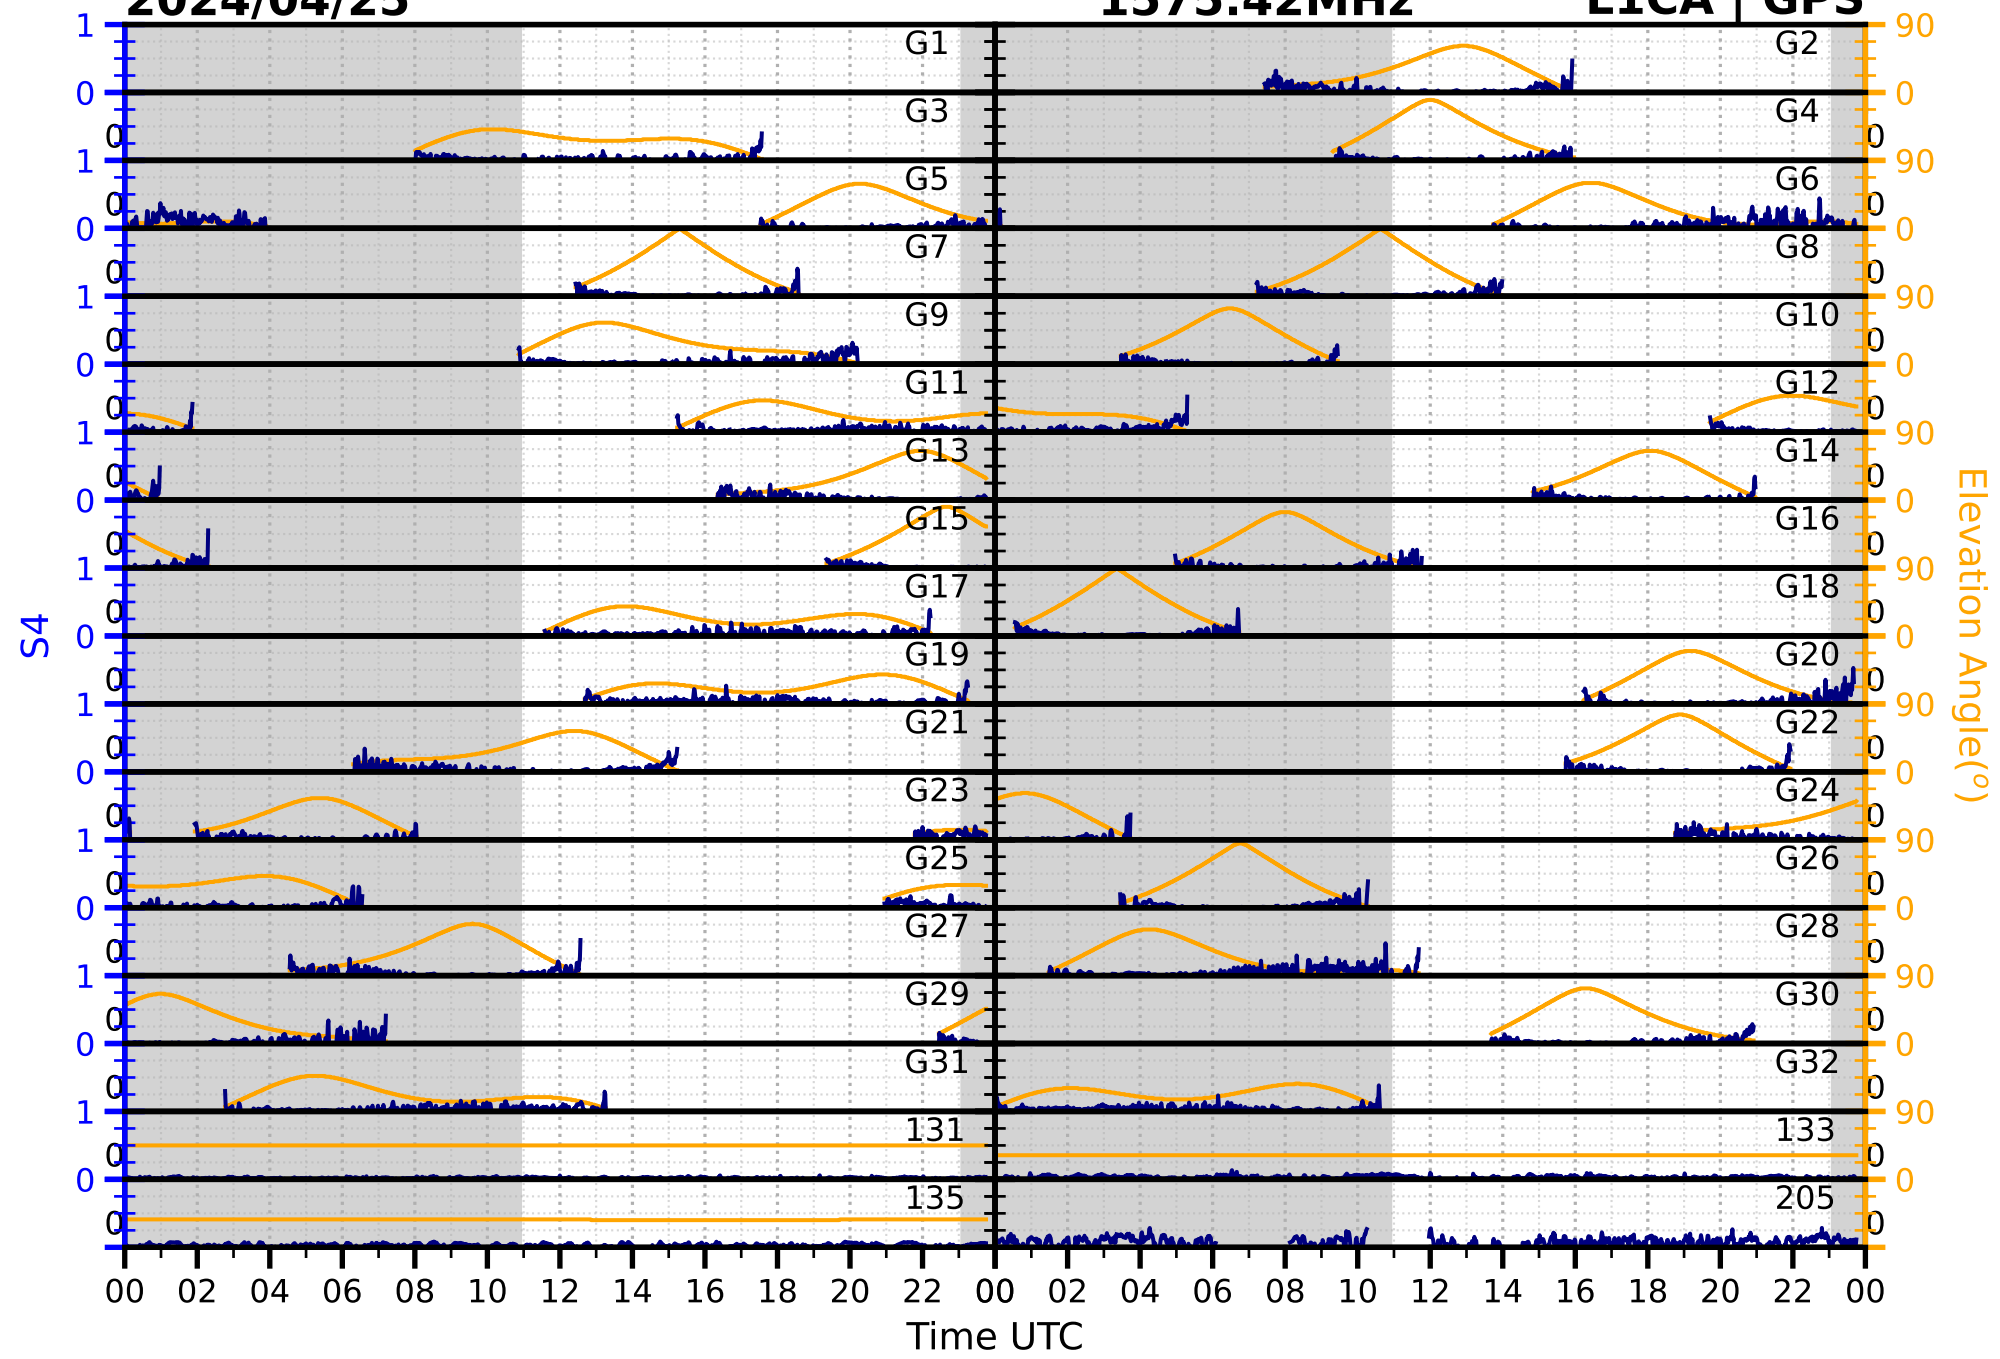

2024/04/25

S4

1575.42MHz

L1CA | GPS

2024/04/25

S4

1575.42MHz

L1BC | GALILEO

2024/04/25

S4

1602MHz

L1CA | GLONASS