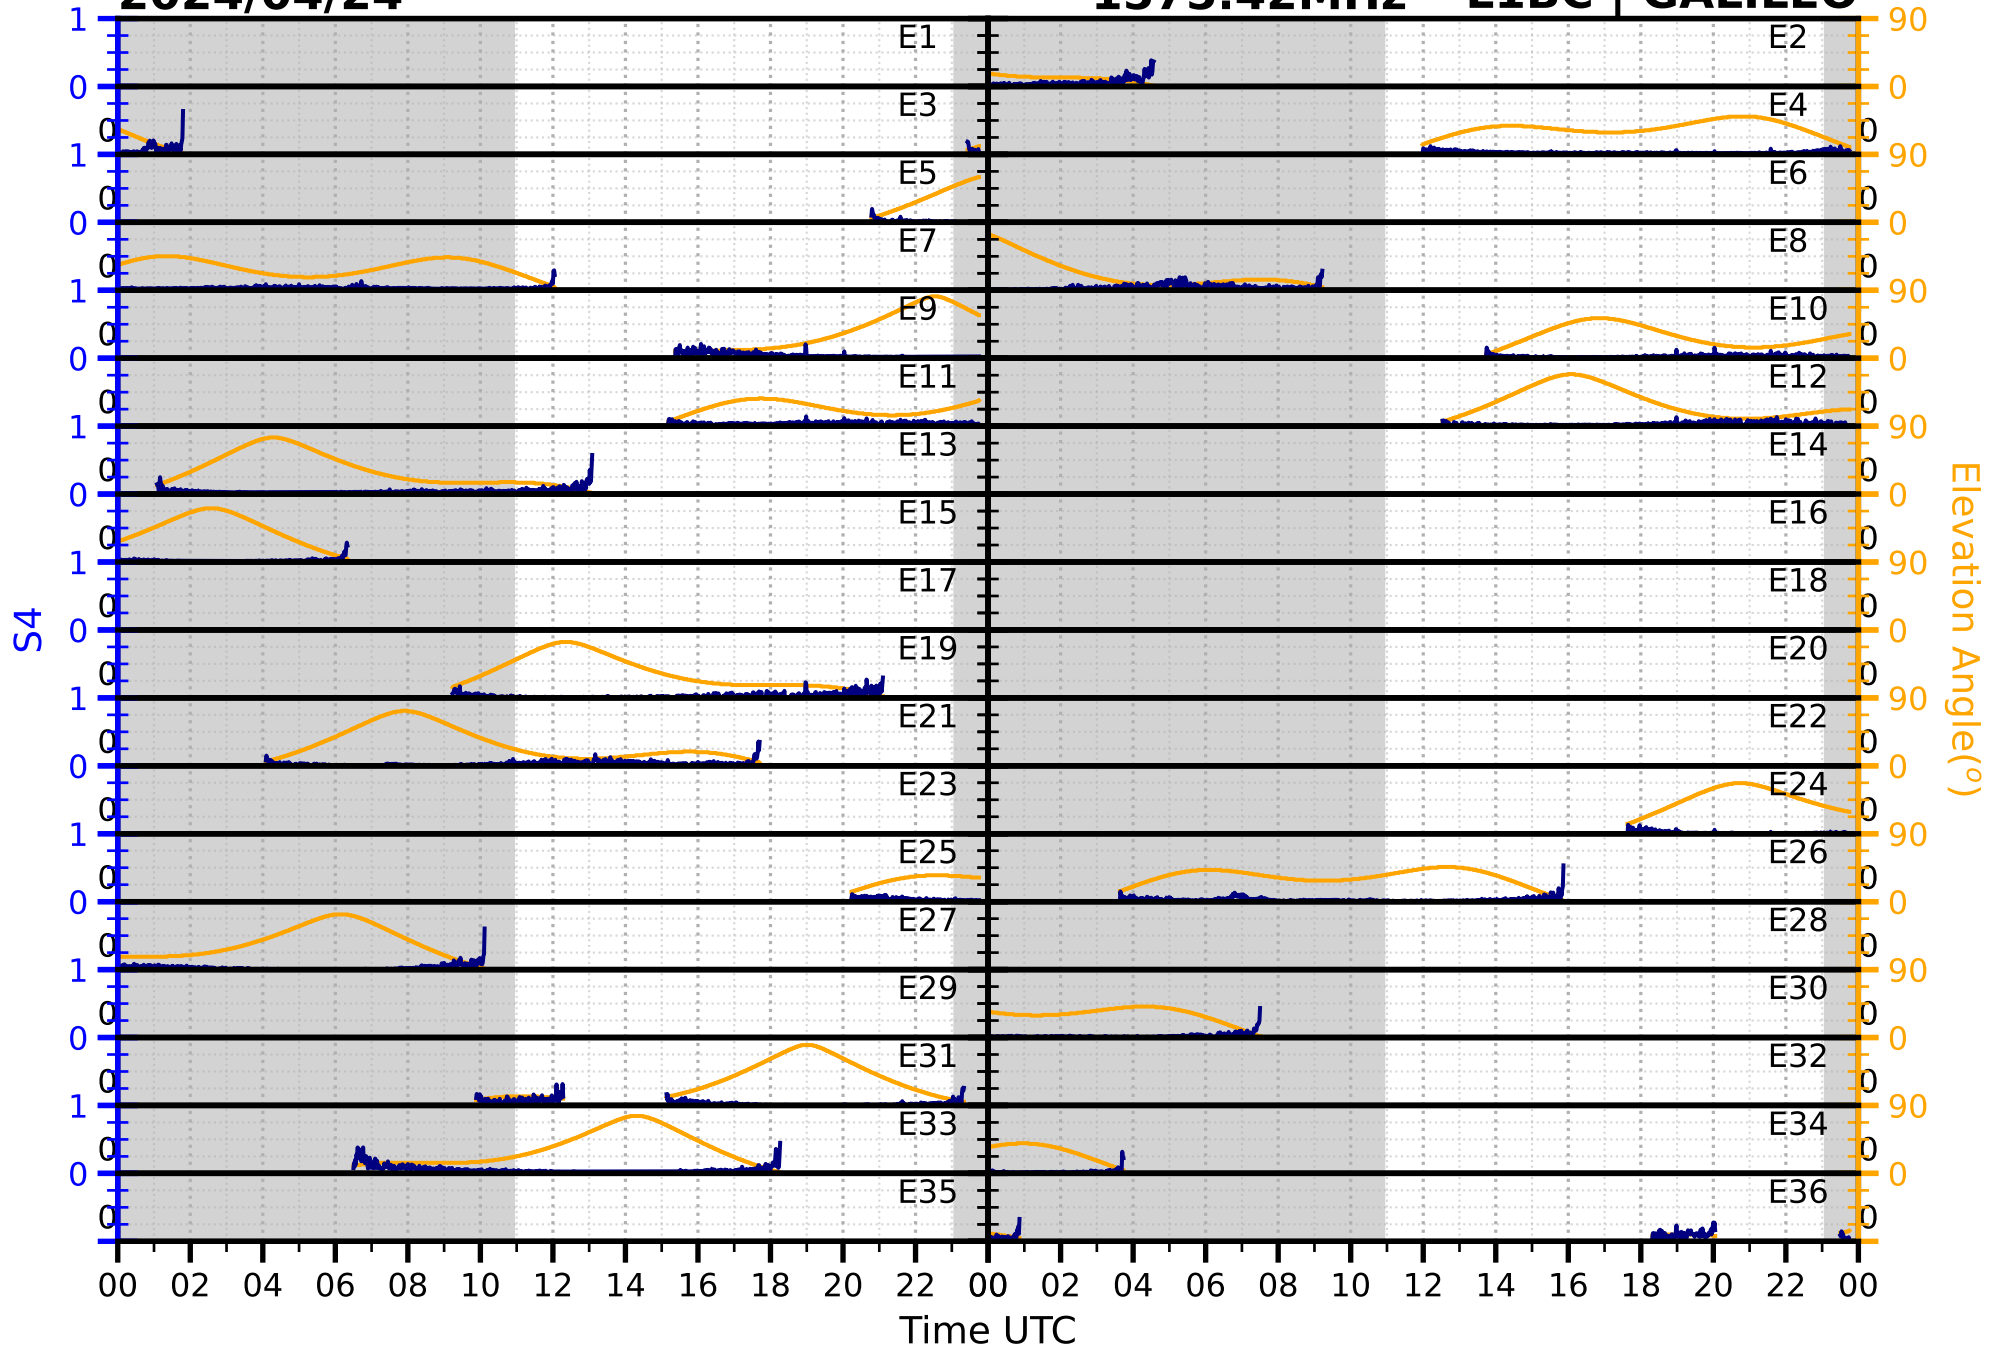

2024/04/24

S4

1575.42MHz

L1CA | GPS

2024/04/24

S4

1575.42MHz

L1BC | GALILEO

2024/04/24

S4

1602MHz

L1CA | GLONASS