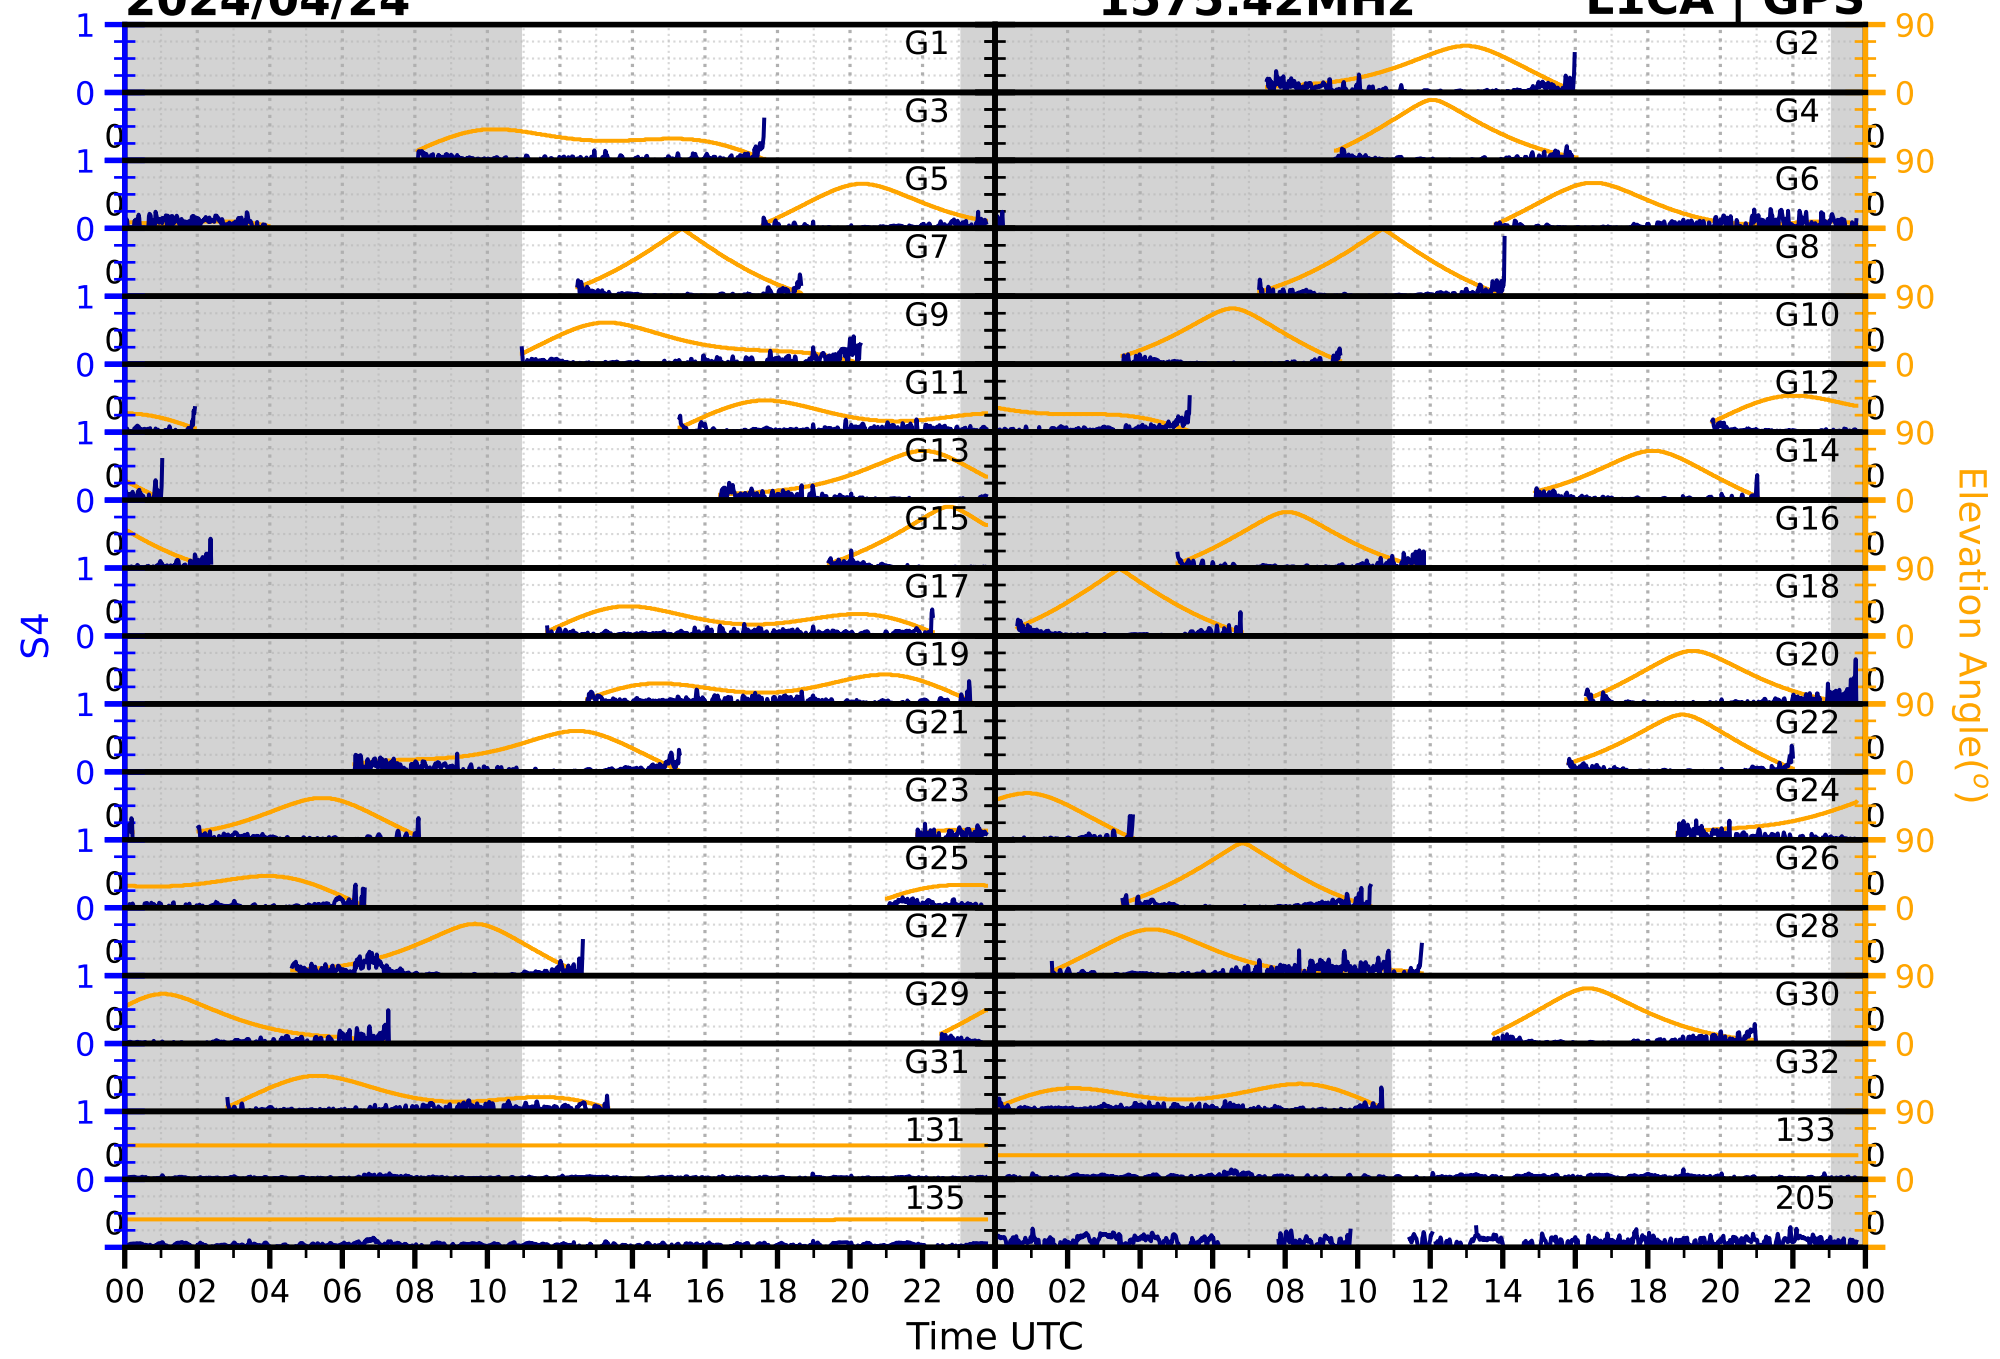

2024/04/24

S4

1575.42MHz

L1CA | GPS

2024/04/24

S4

1575.42MHz

L1BC | GALILEO

2024/04/24

S4

1602MHz

L1CA | GLONASS