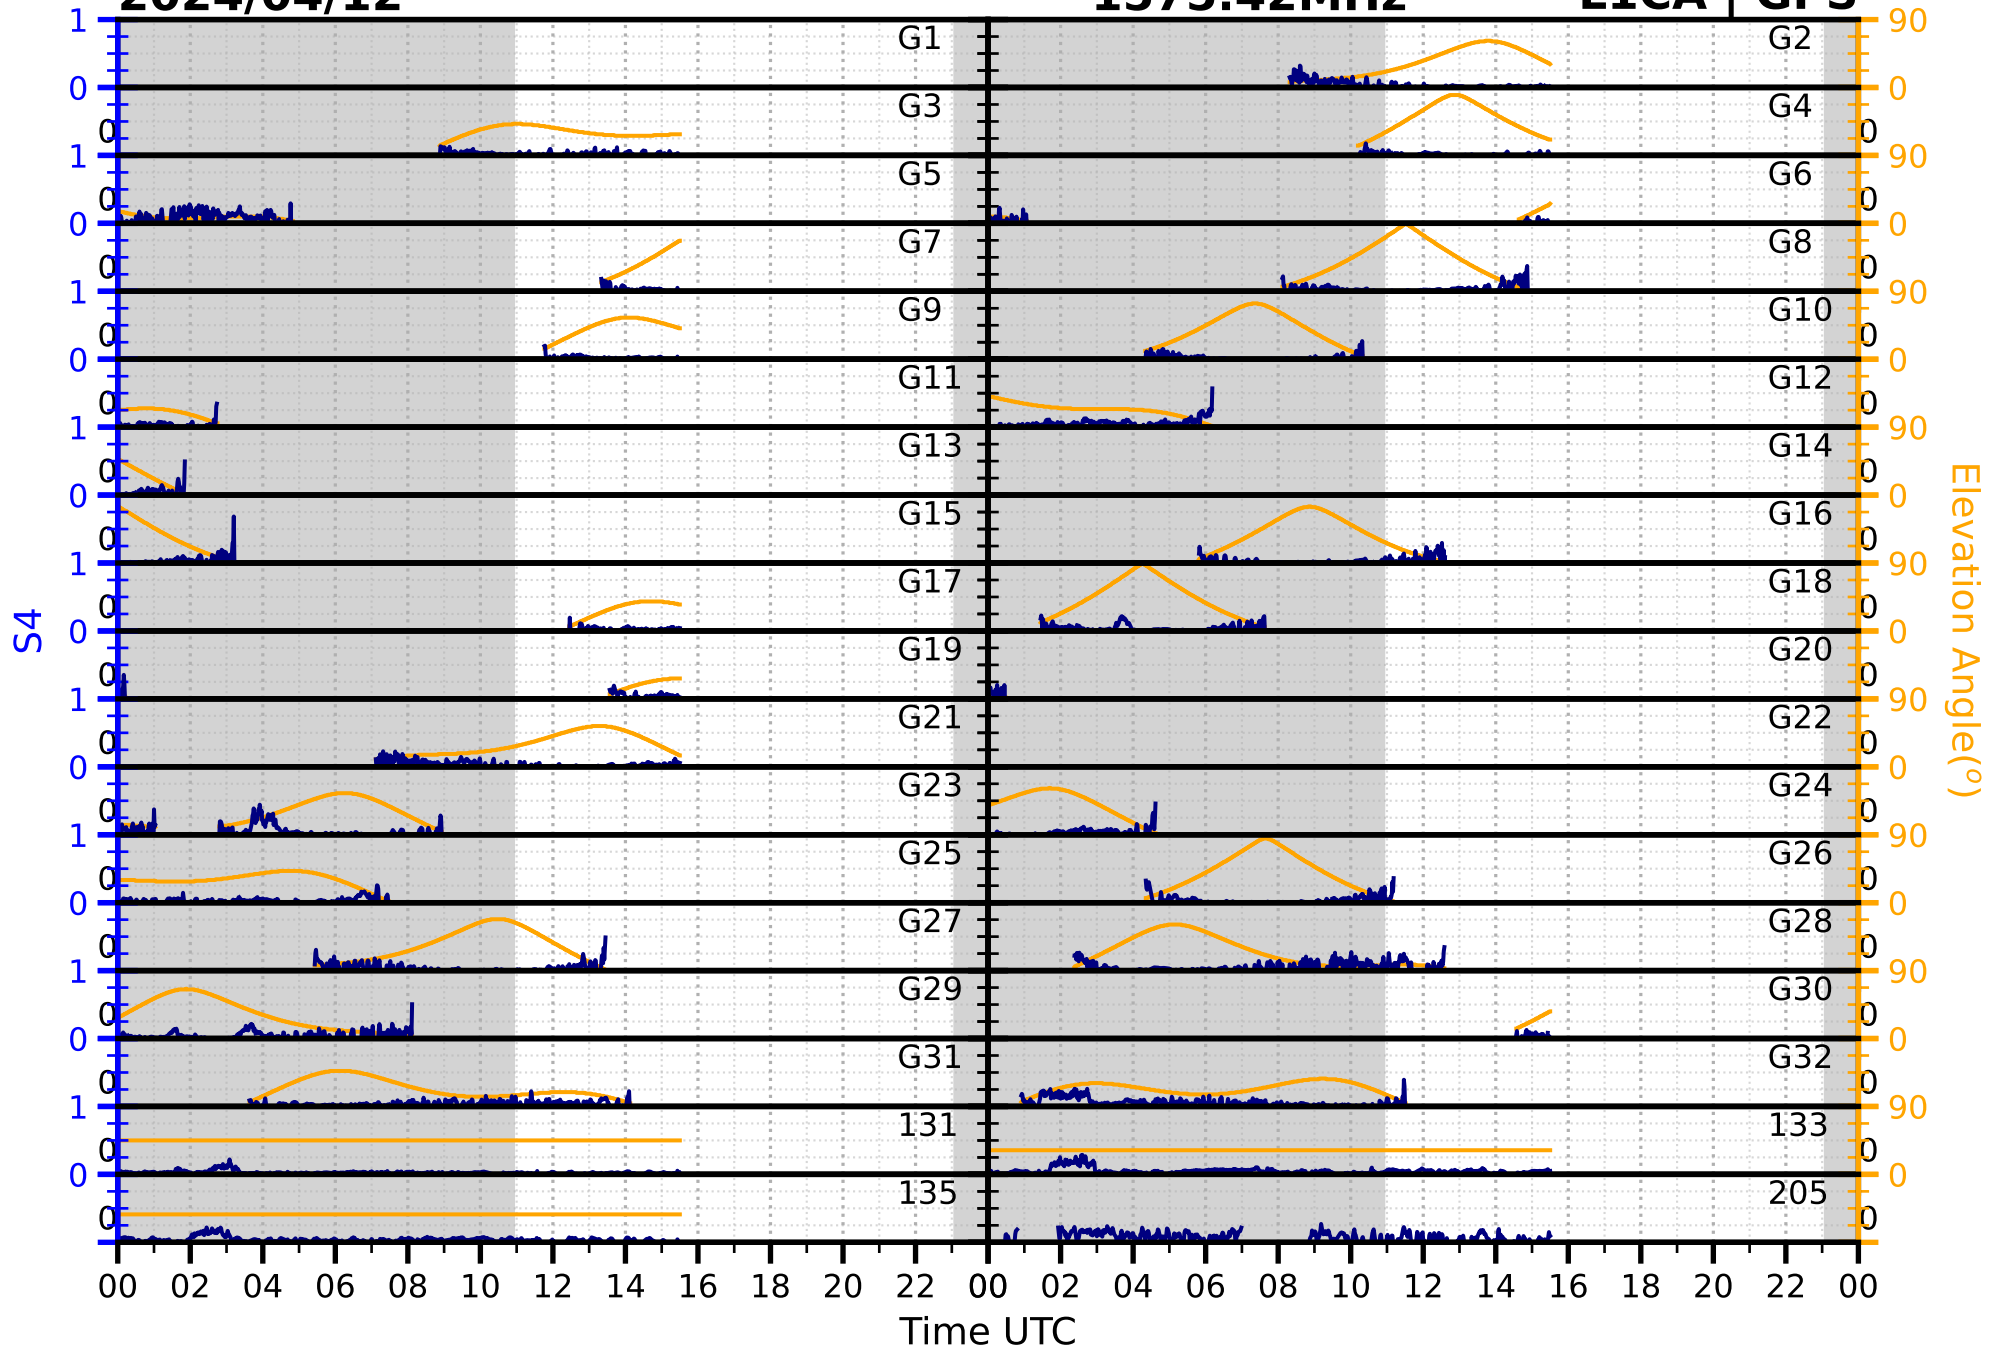

2024/04/12

S4

1575.42MHz

L1CA | GPS

2024/04/12

S4

1575.42MHz

L1BC | GALILEO

2024/04/12

S4

1602MHz

L1CA | GLONASS