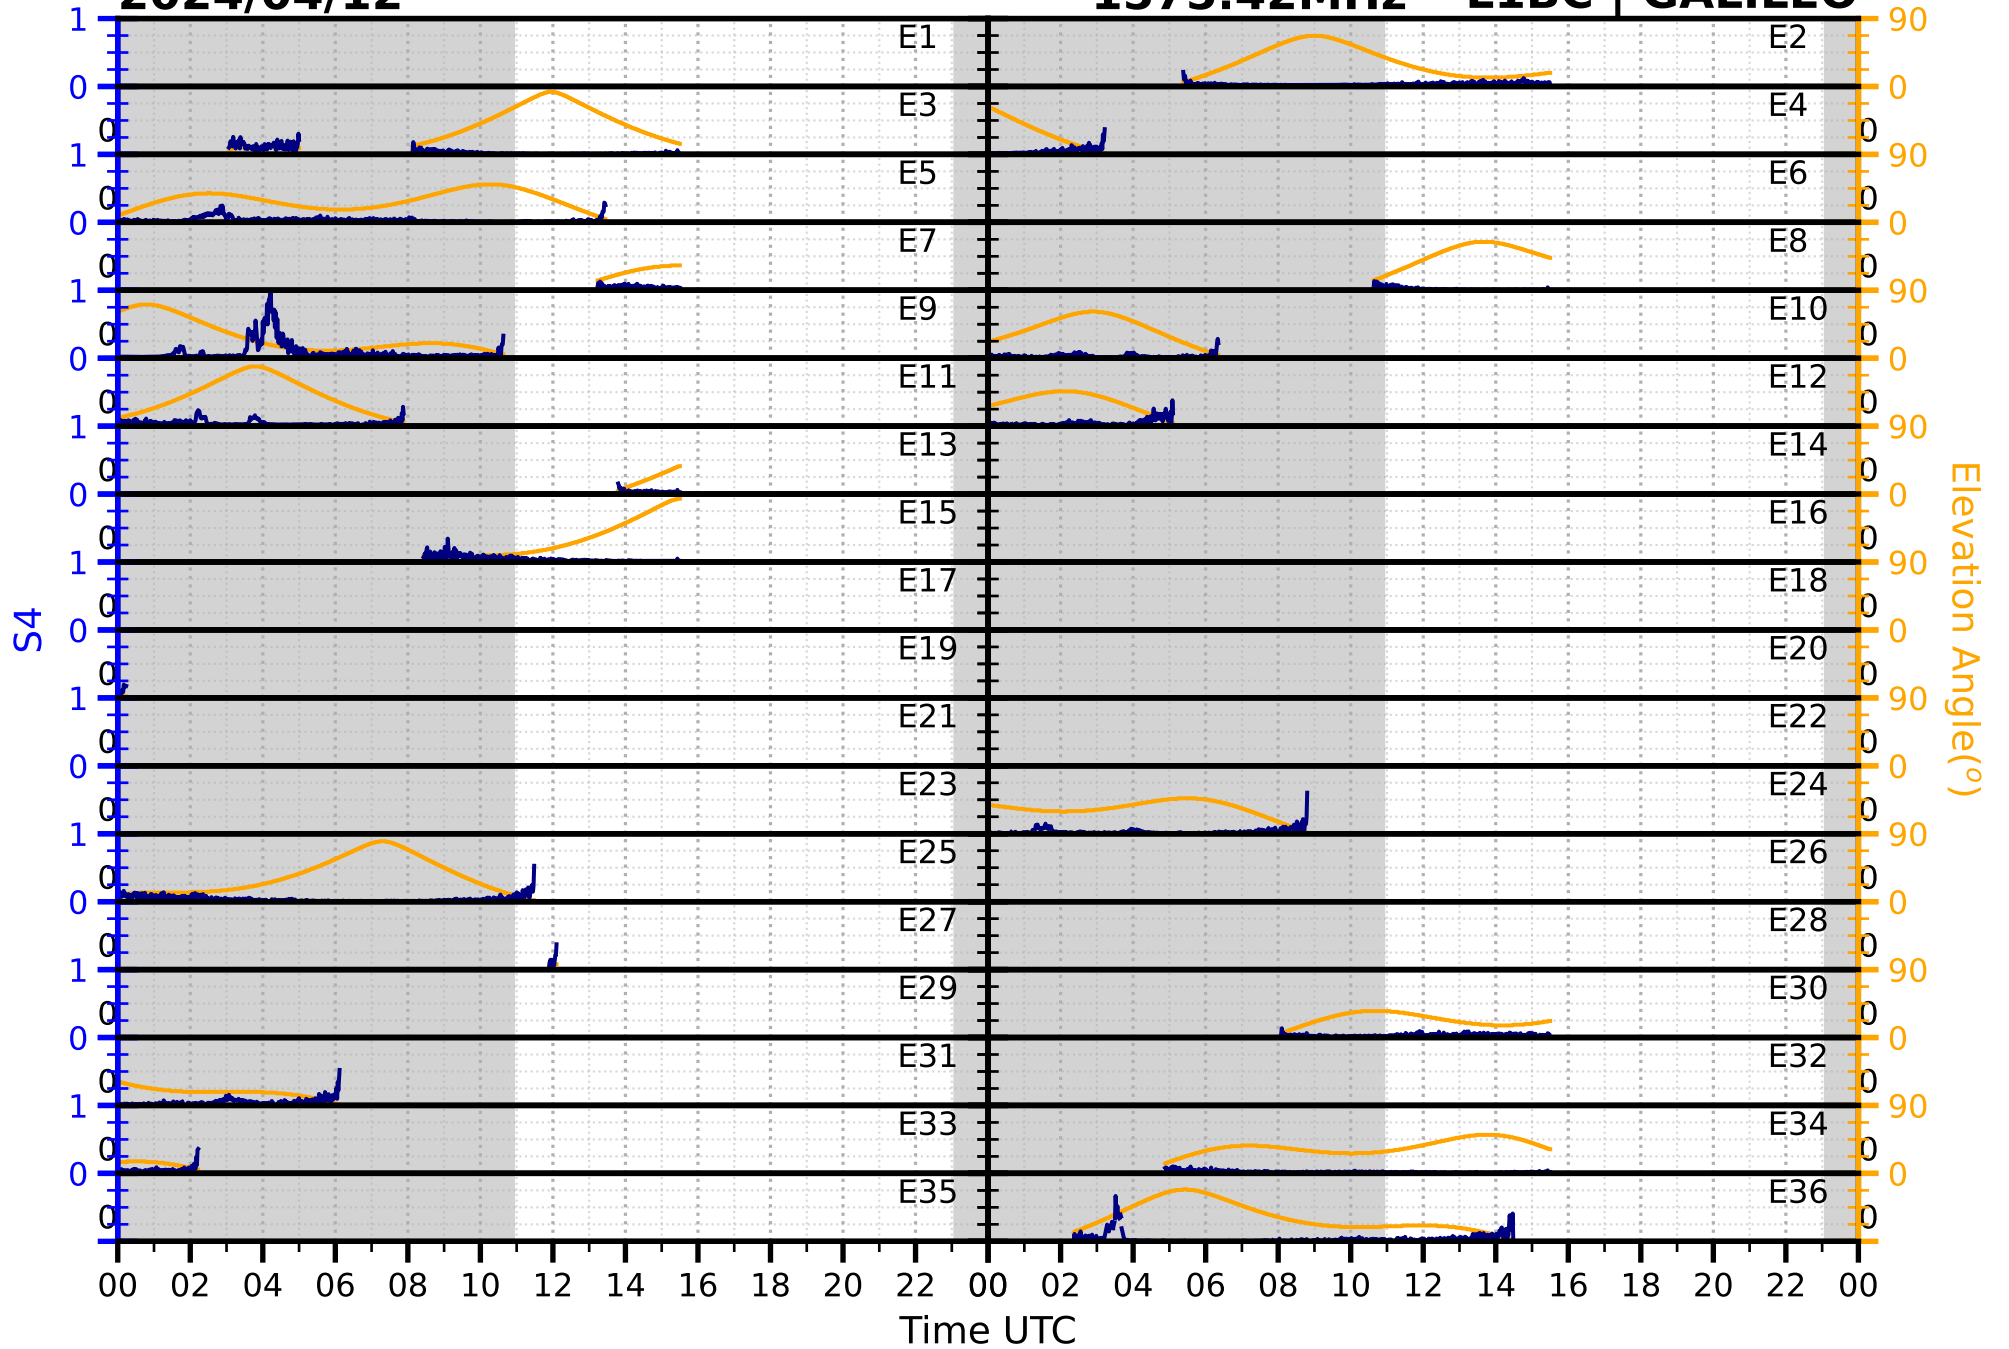

2024/04/12

S4

1575.42MHz

L1CA | GPS

2024/04/12

S4

1575.42MHz

L1BC | GALILEO

2024/04/12

S4

1602MHz

L1CA | GLONASS