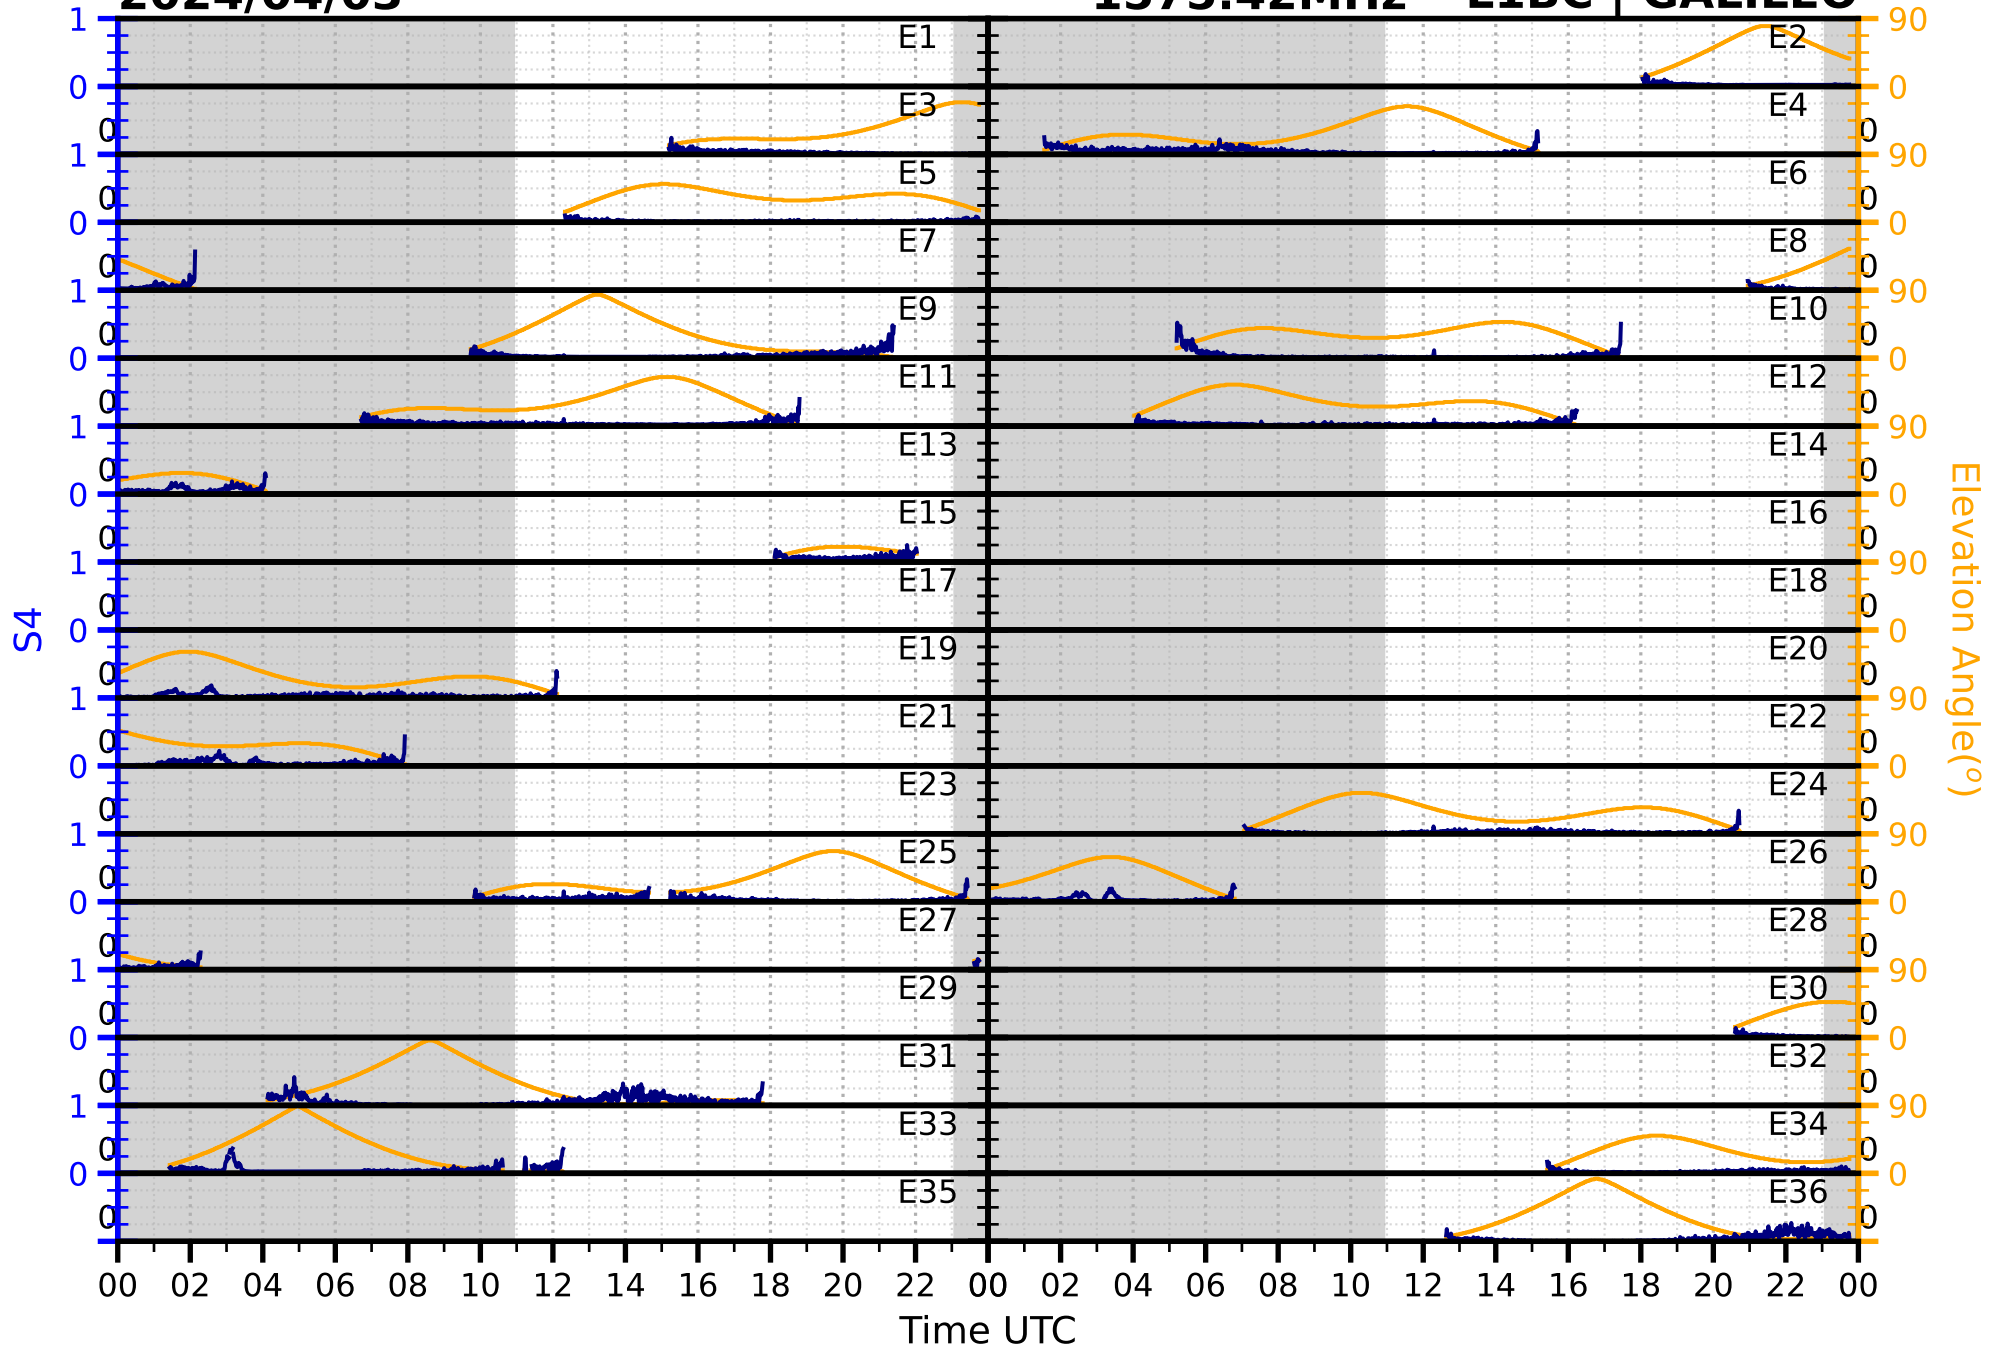

2024/04/03

S4

1575.42MHz

L1CA | GPS

2024/04/03

S4

1575.42MHz

L1BC | GALILEO

2024/04/03

S4

1602MHz

L1CA | GLONASS