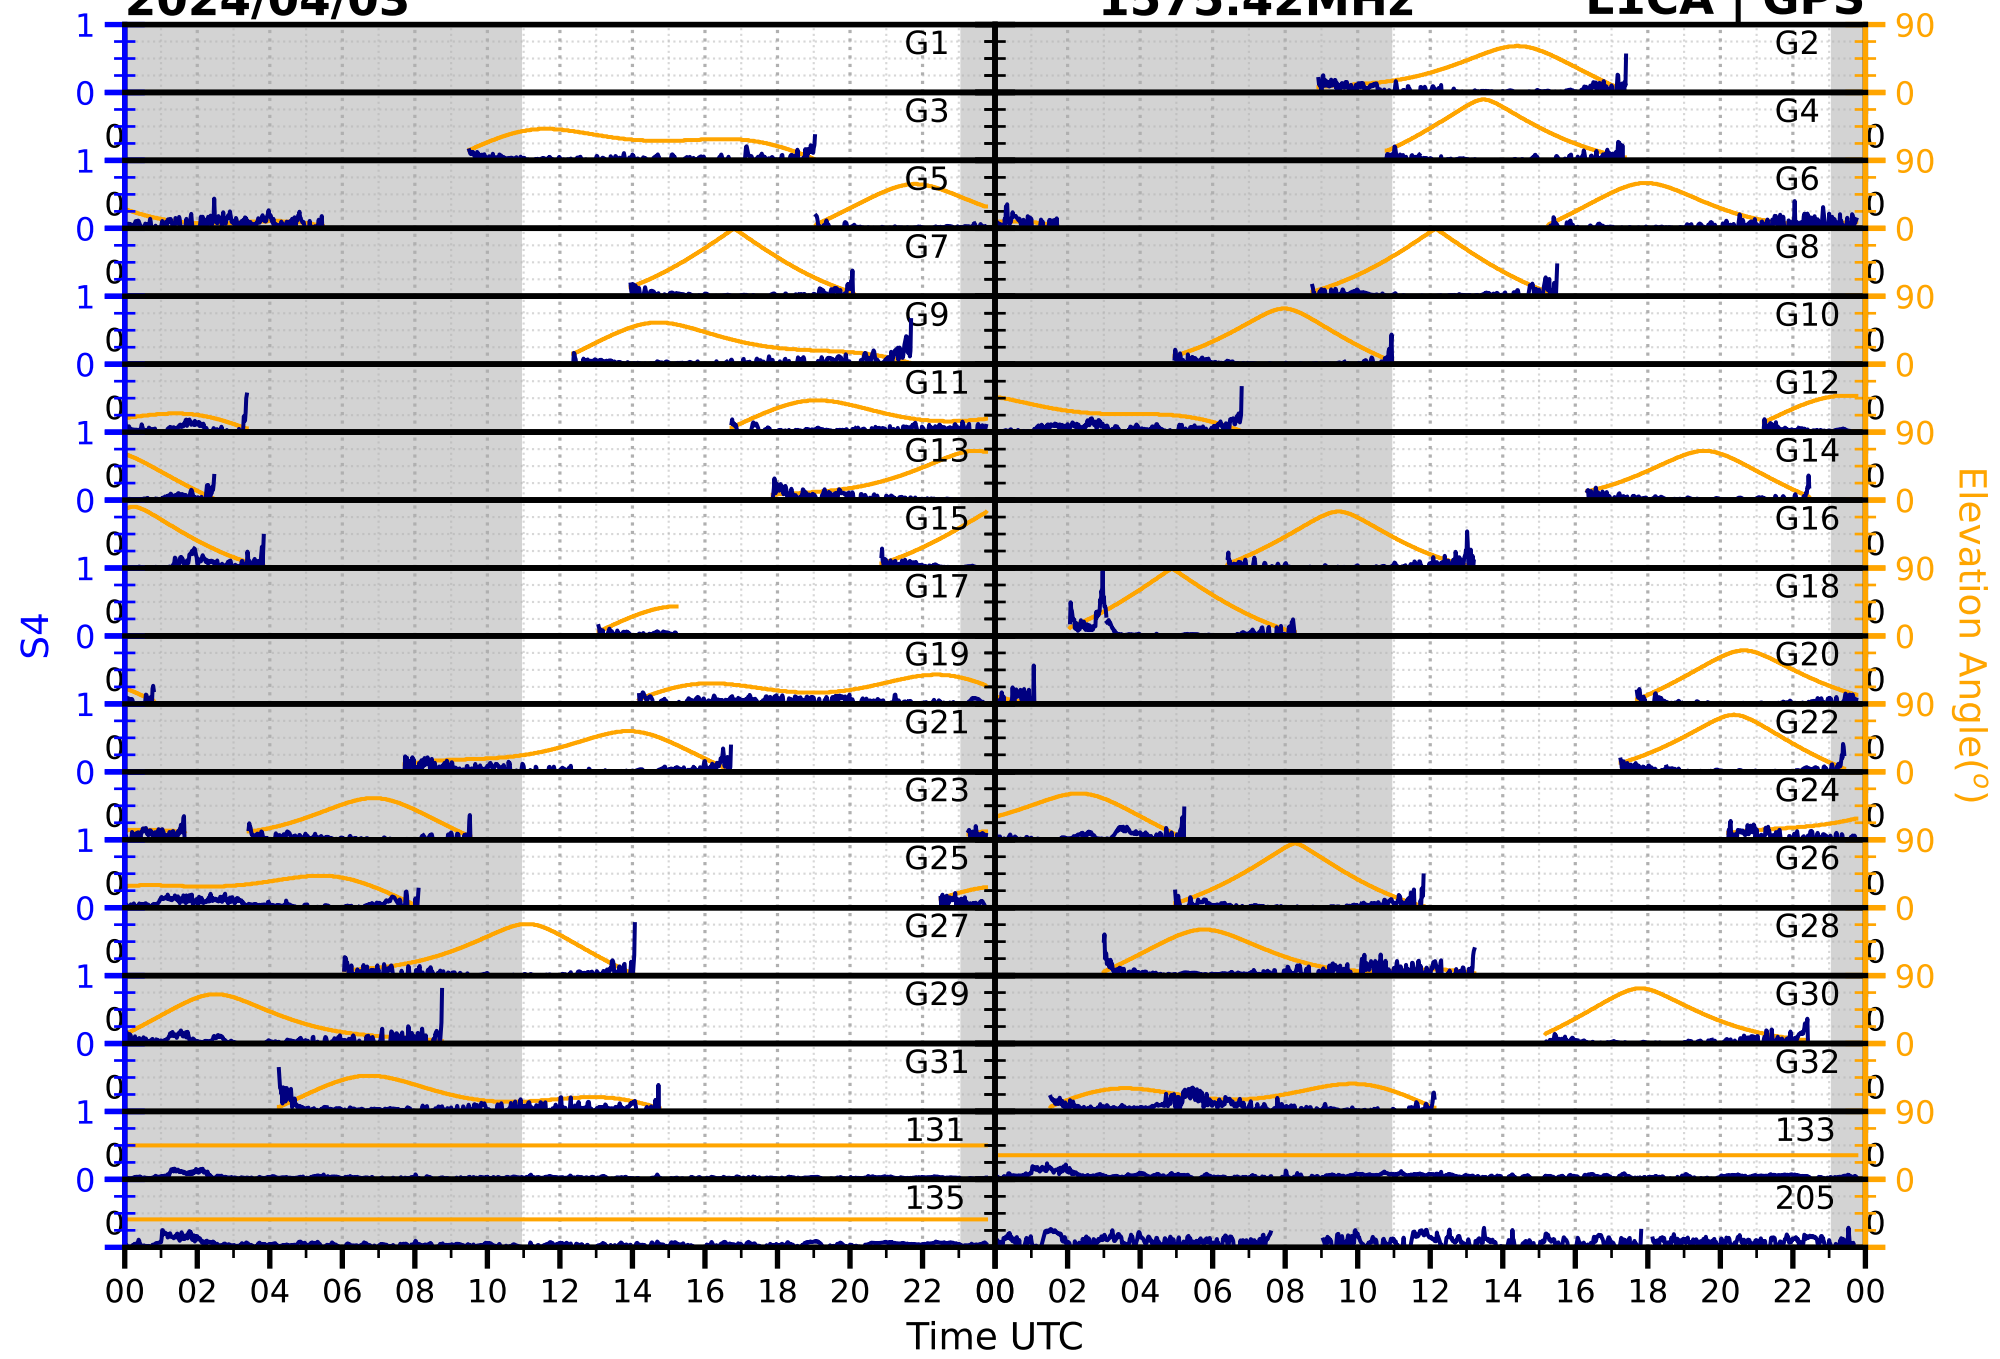

2024/04/03

S4

1575.42MHz

L1CA | GPS

2024/04/03

S4

1575.42MHz

L1BC | GALILEO

2024/04/03

S4

1602MHz

L1CA | GLONASS