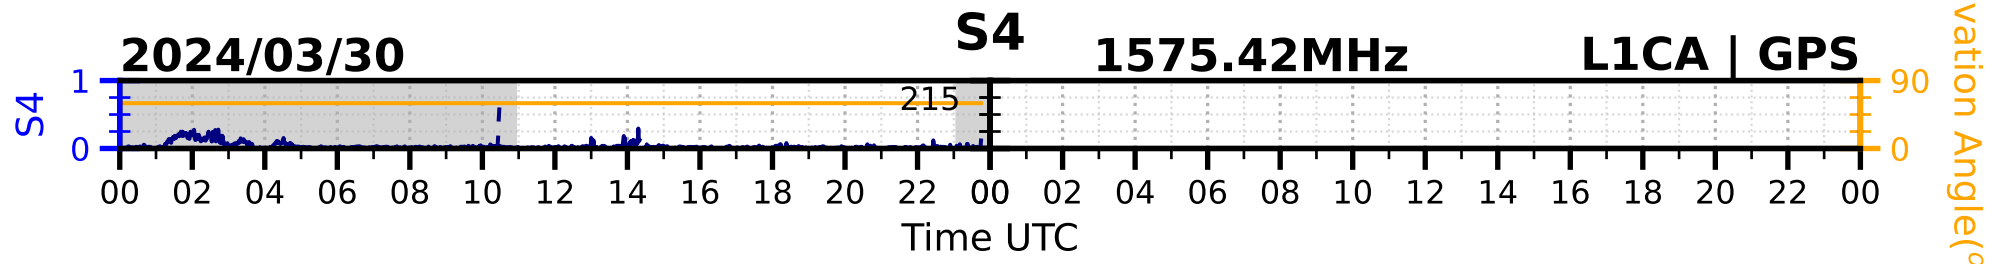

2024/03/30

S4

1575.42MHz

L1CA | GPS

2024/03/30

S4

1575.42MHz

L1BC | GALILEO

2024/03/30

S4

1602MHz

L1CA | GLONASS