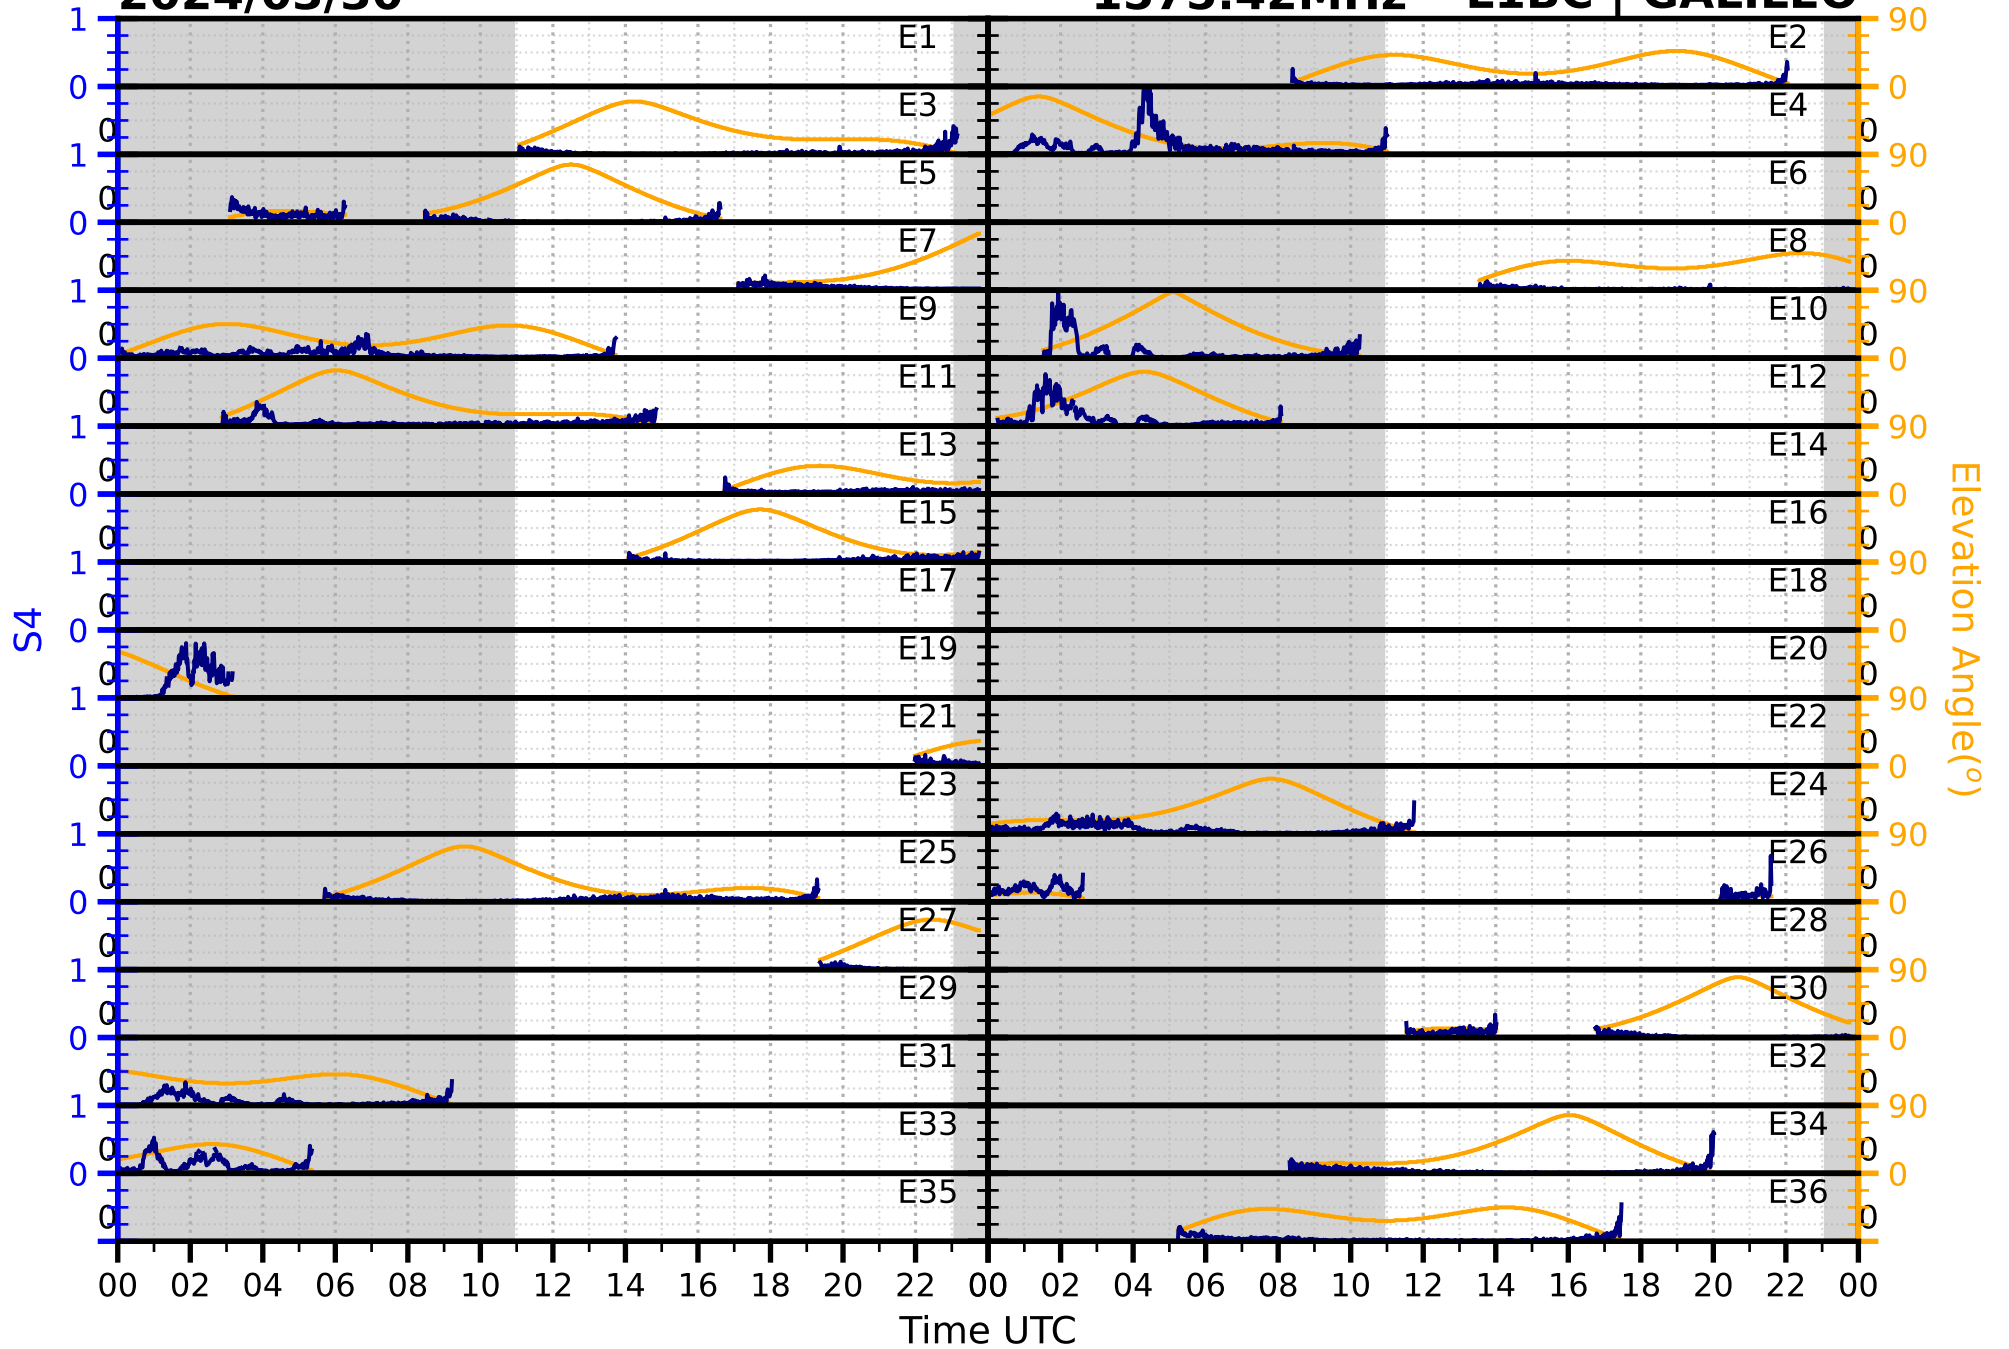

2024/03/30

S4

1575.42MHz

L1CA | GPS

2024/03/30

S4

1575.42MHz

L1BC | GALILEO

2024/03/30

S4

1602MHz

L1CA | GLONASS