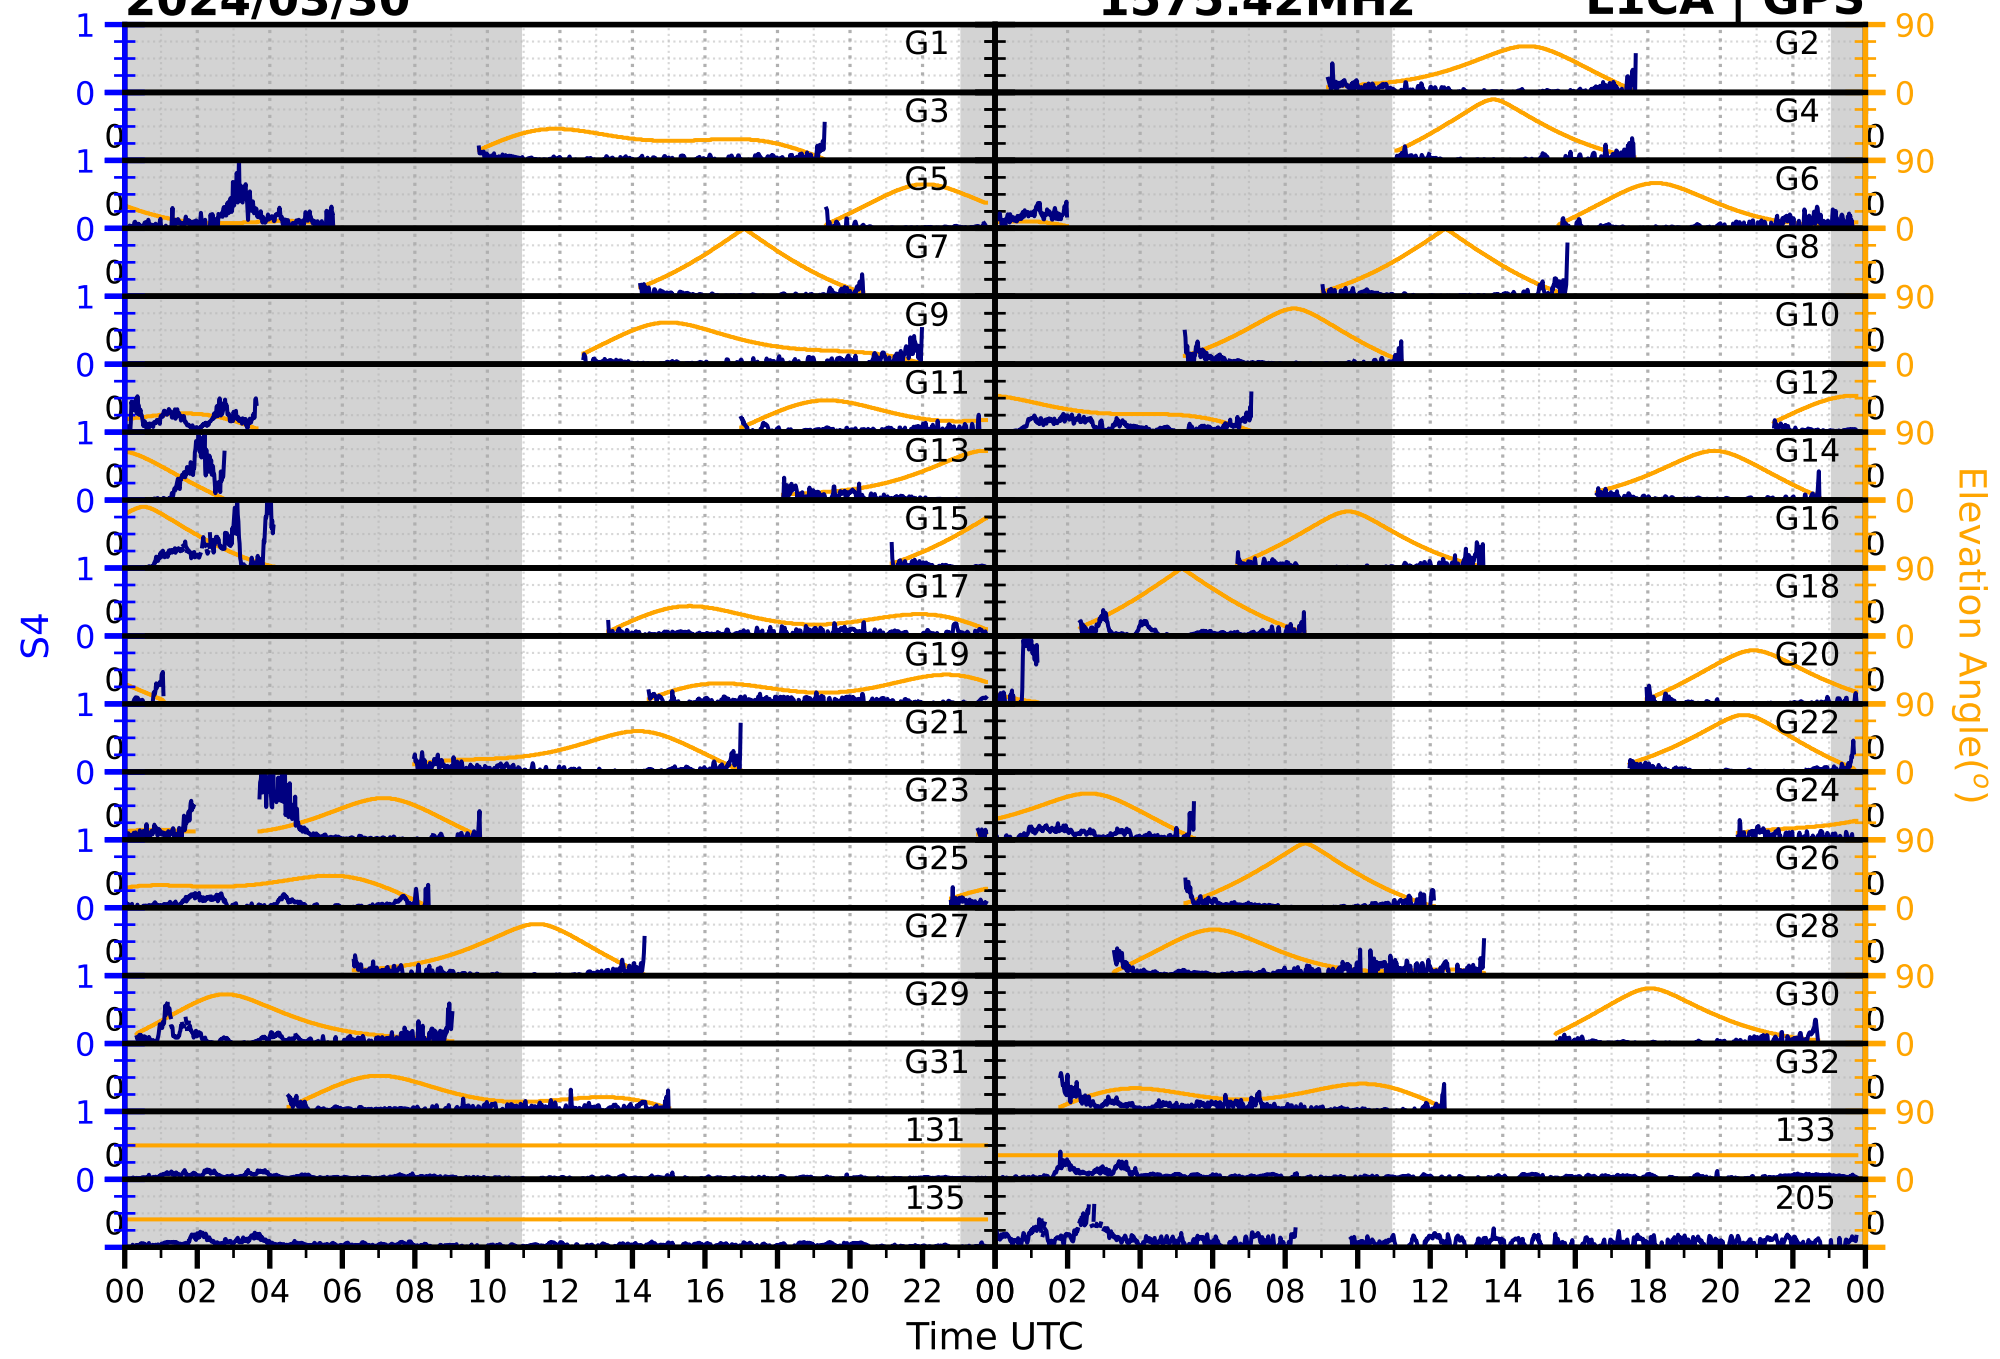

2024/03/30

S4

1575.42MHz

L1CA | GPS

2024/03/30

S4

1575.42MHz

L1BC | GALILEO

2024/03/30

S4

1602MHz

L1CA | GLONASS