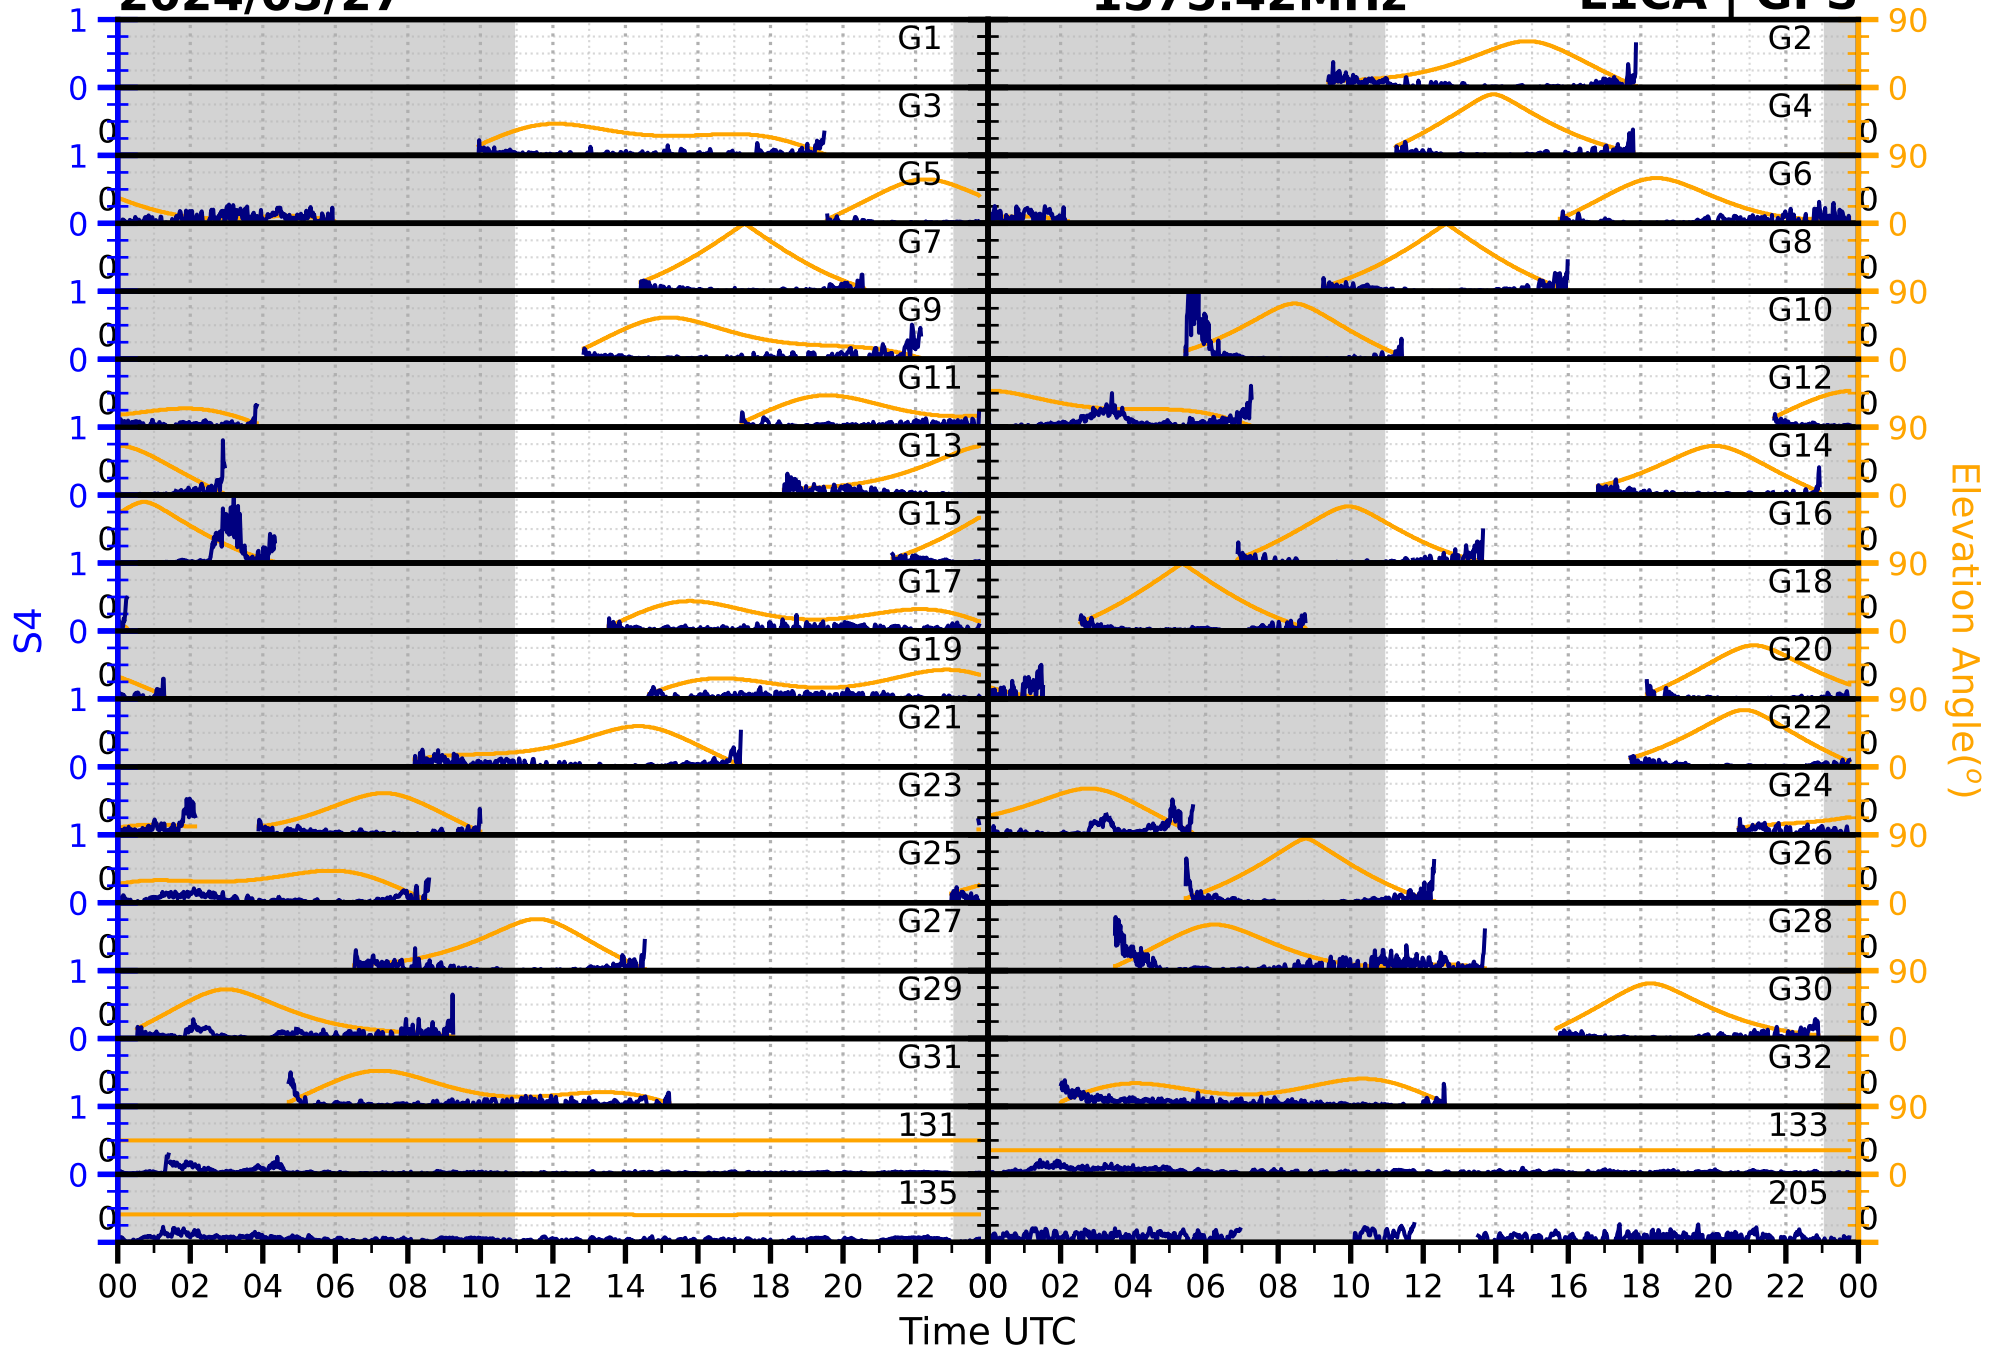

2024/03/27

S4

1575.42MHz

L1CA | GPS

2024/03/27

S4

1575.42MHz

L1BC | GALILEO

2024/03/27

S4

1602MHz

L1CA | GLONASS