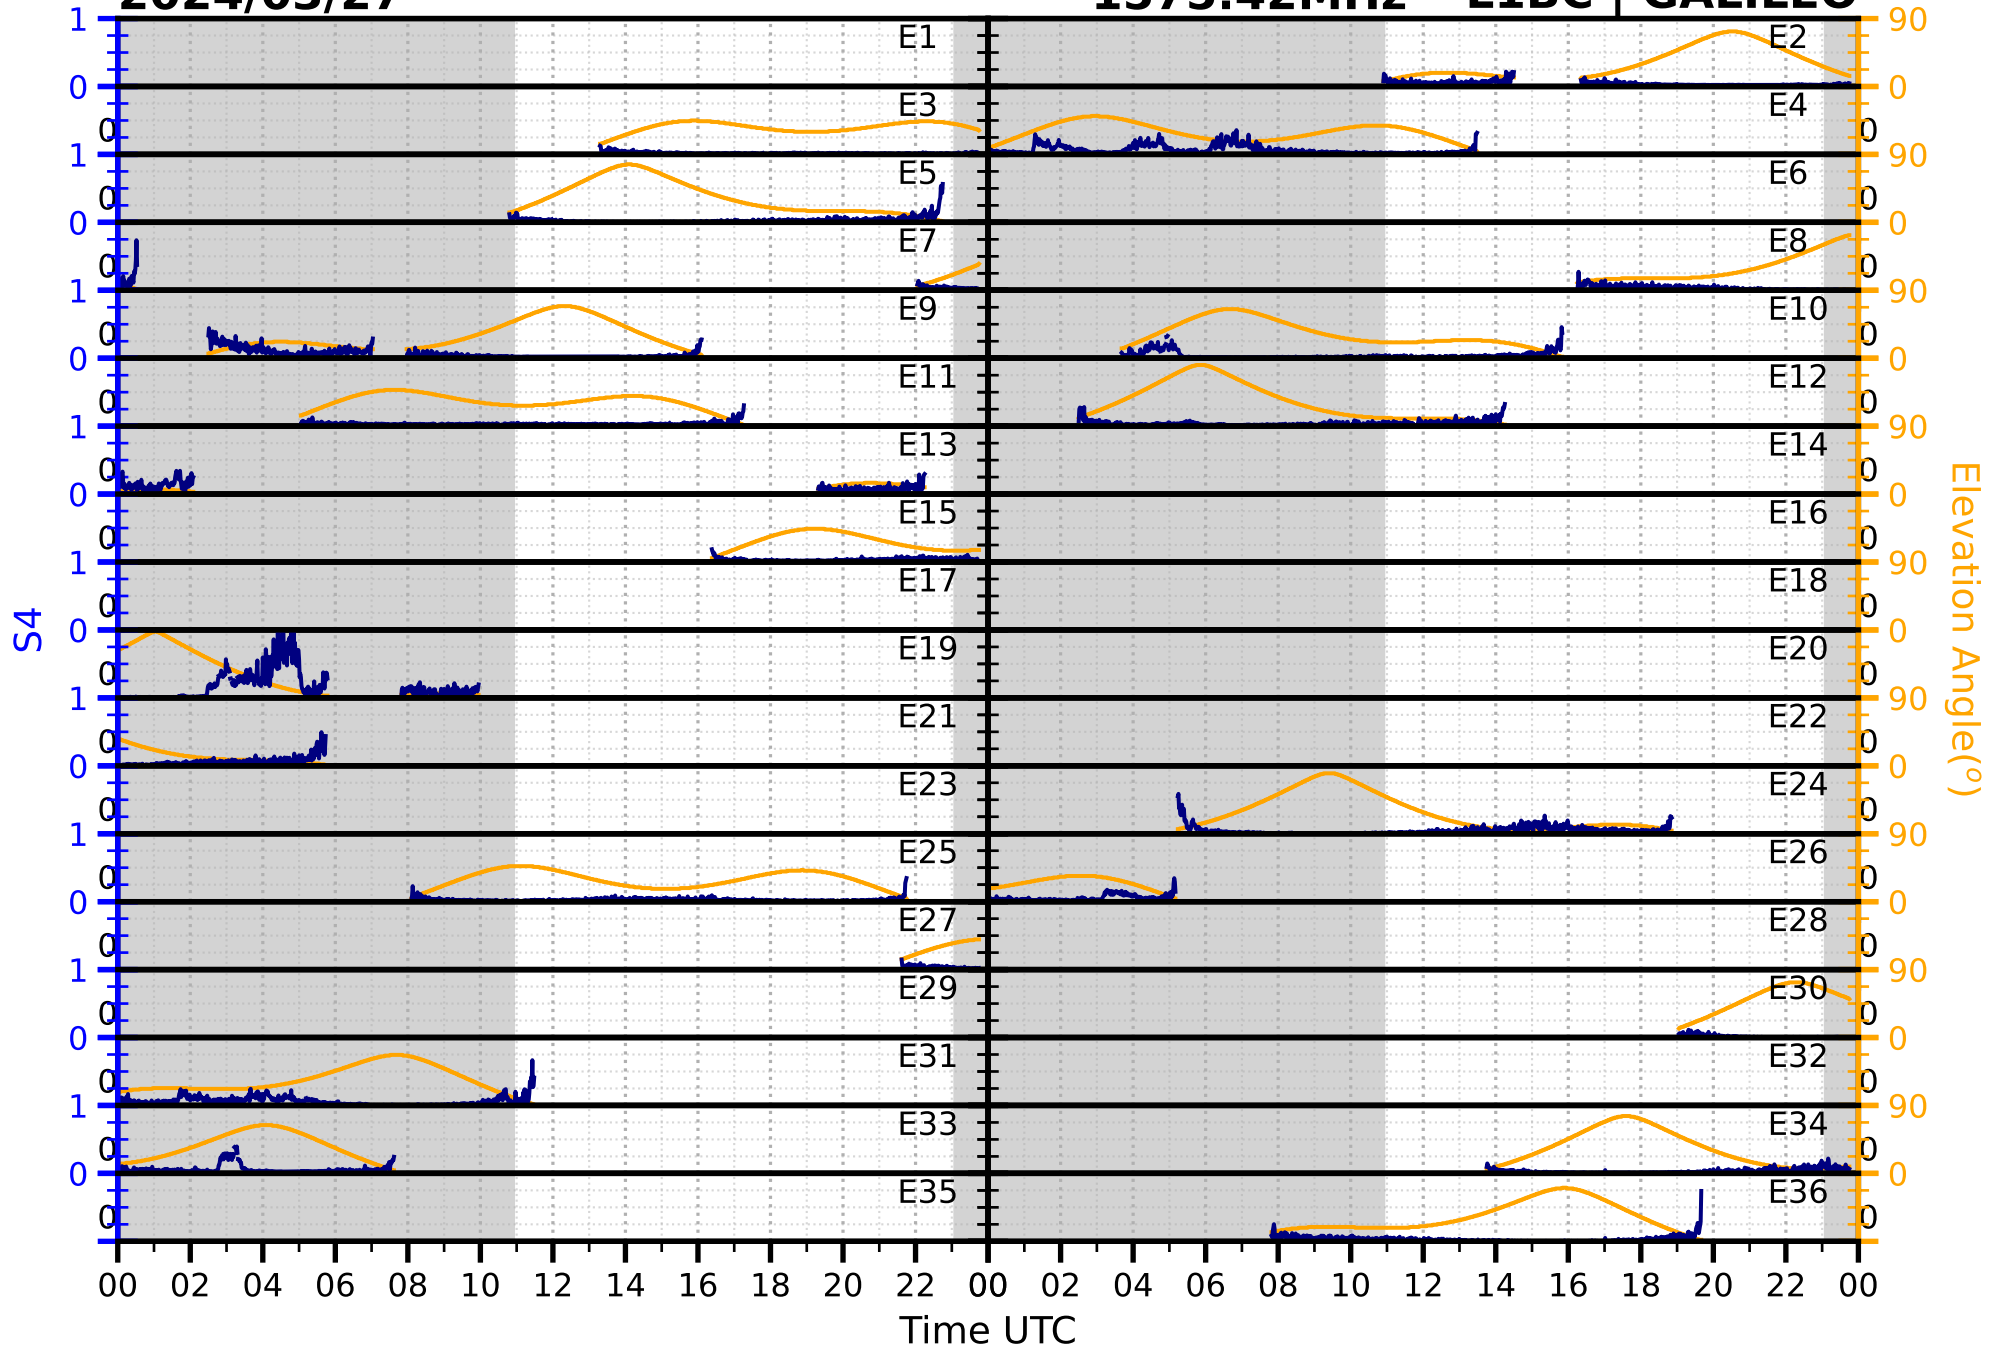

2024/03/27

S4

1575.42MHz

L1CA | GPS

2024/03/27

S4

1575.42MHz

L1BC | GALILEO

2024/03/27

S4

1602MHz

L1CA | GLONASS