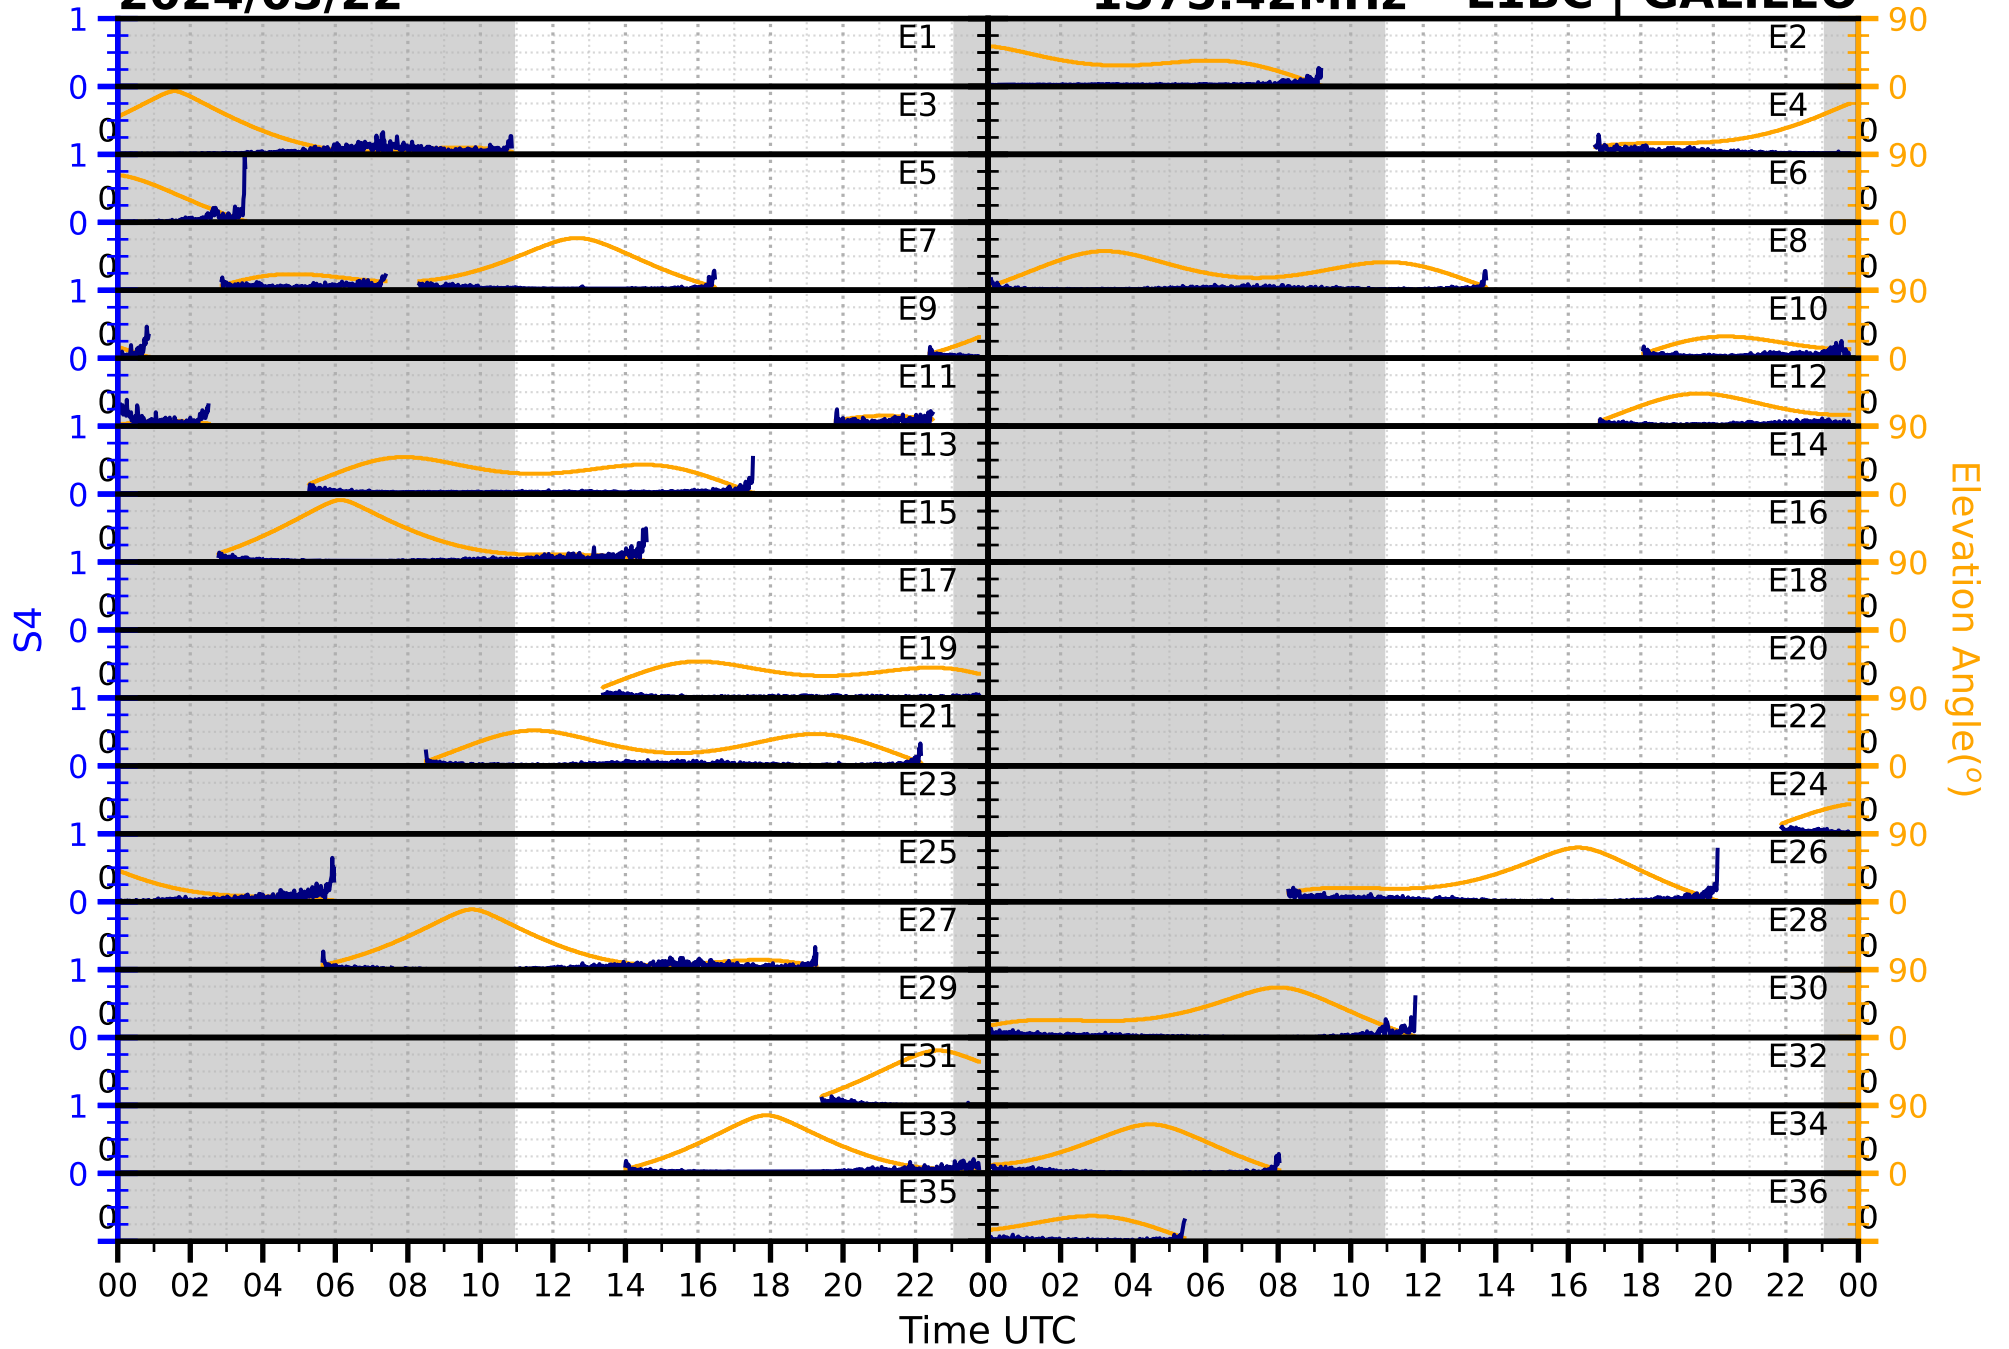

2024/03/22

S4

1575.42MHz

L1CA | GPS

2024/03/22

S4

1575.42MHz

L1BC | GALILEO

2024/03/22

S4

1602MHz

L1CA | GLONASS