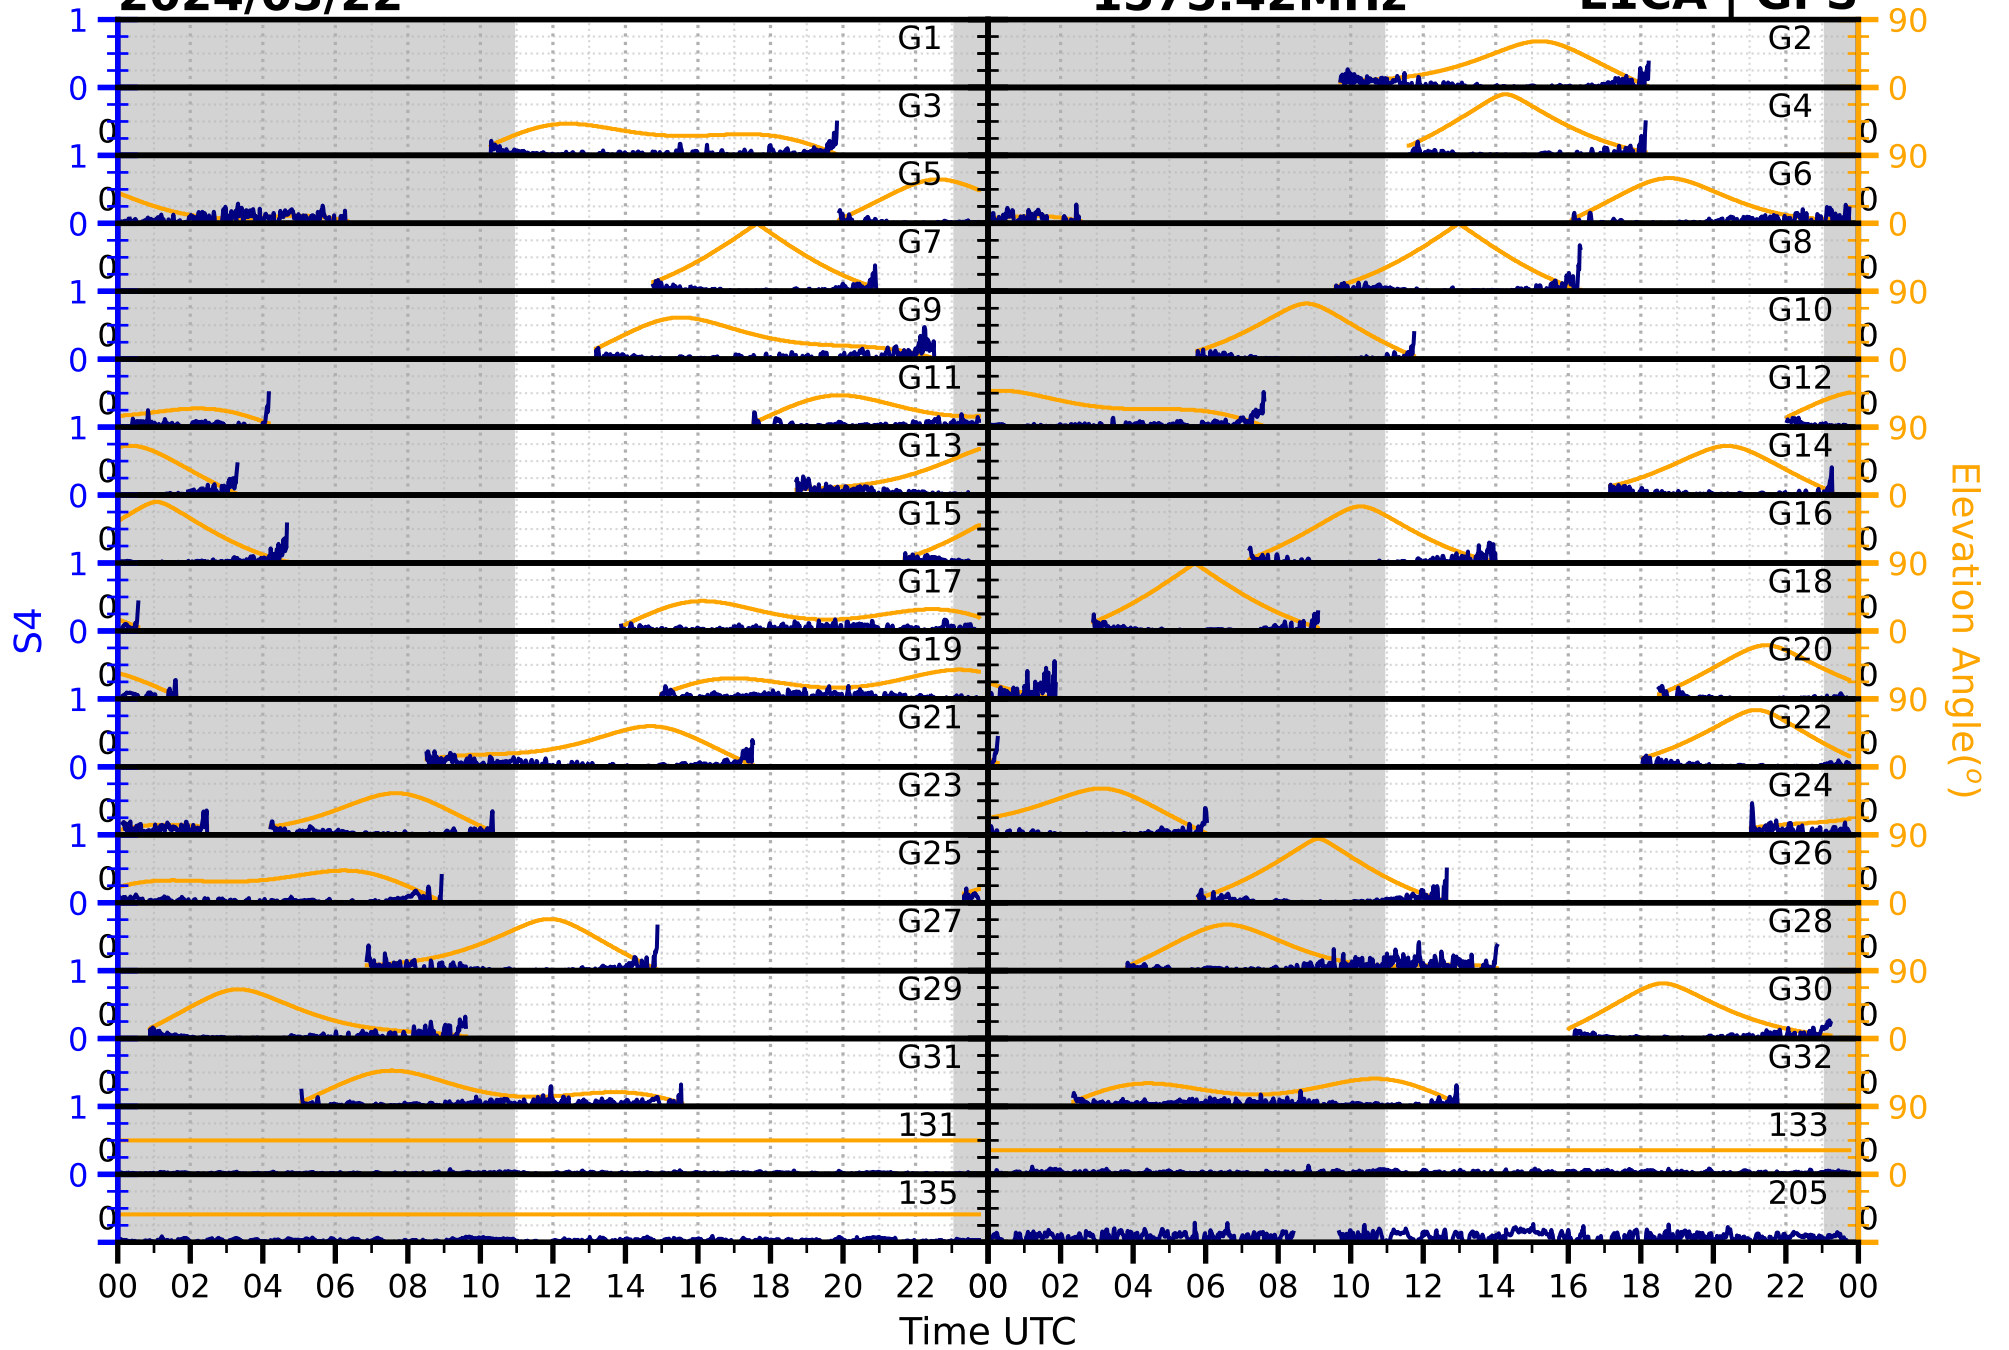

2024/03/22

S4

1575.42MHz

L1CA | GPS

2024/03/22

S4

1575.42MHz

L1BC | GALILEO

2024/03/22

S4

1602MHz

L1CA | GLONASS