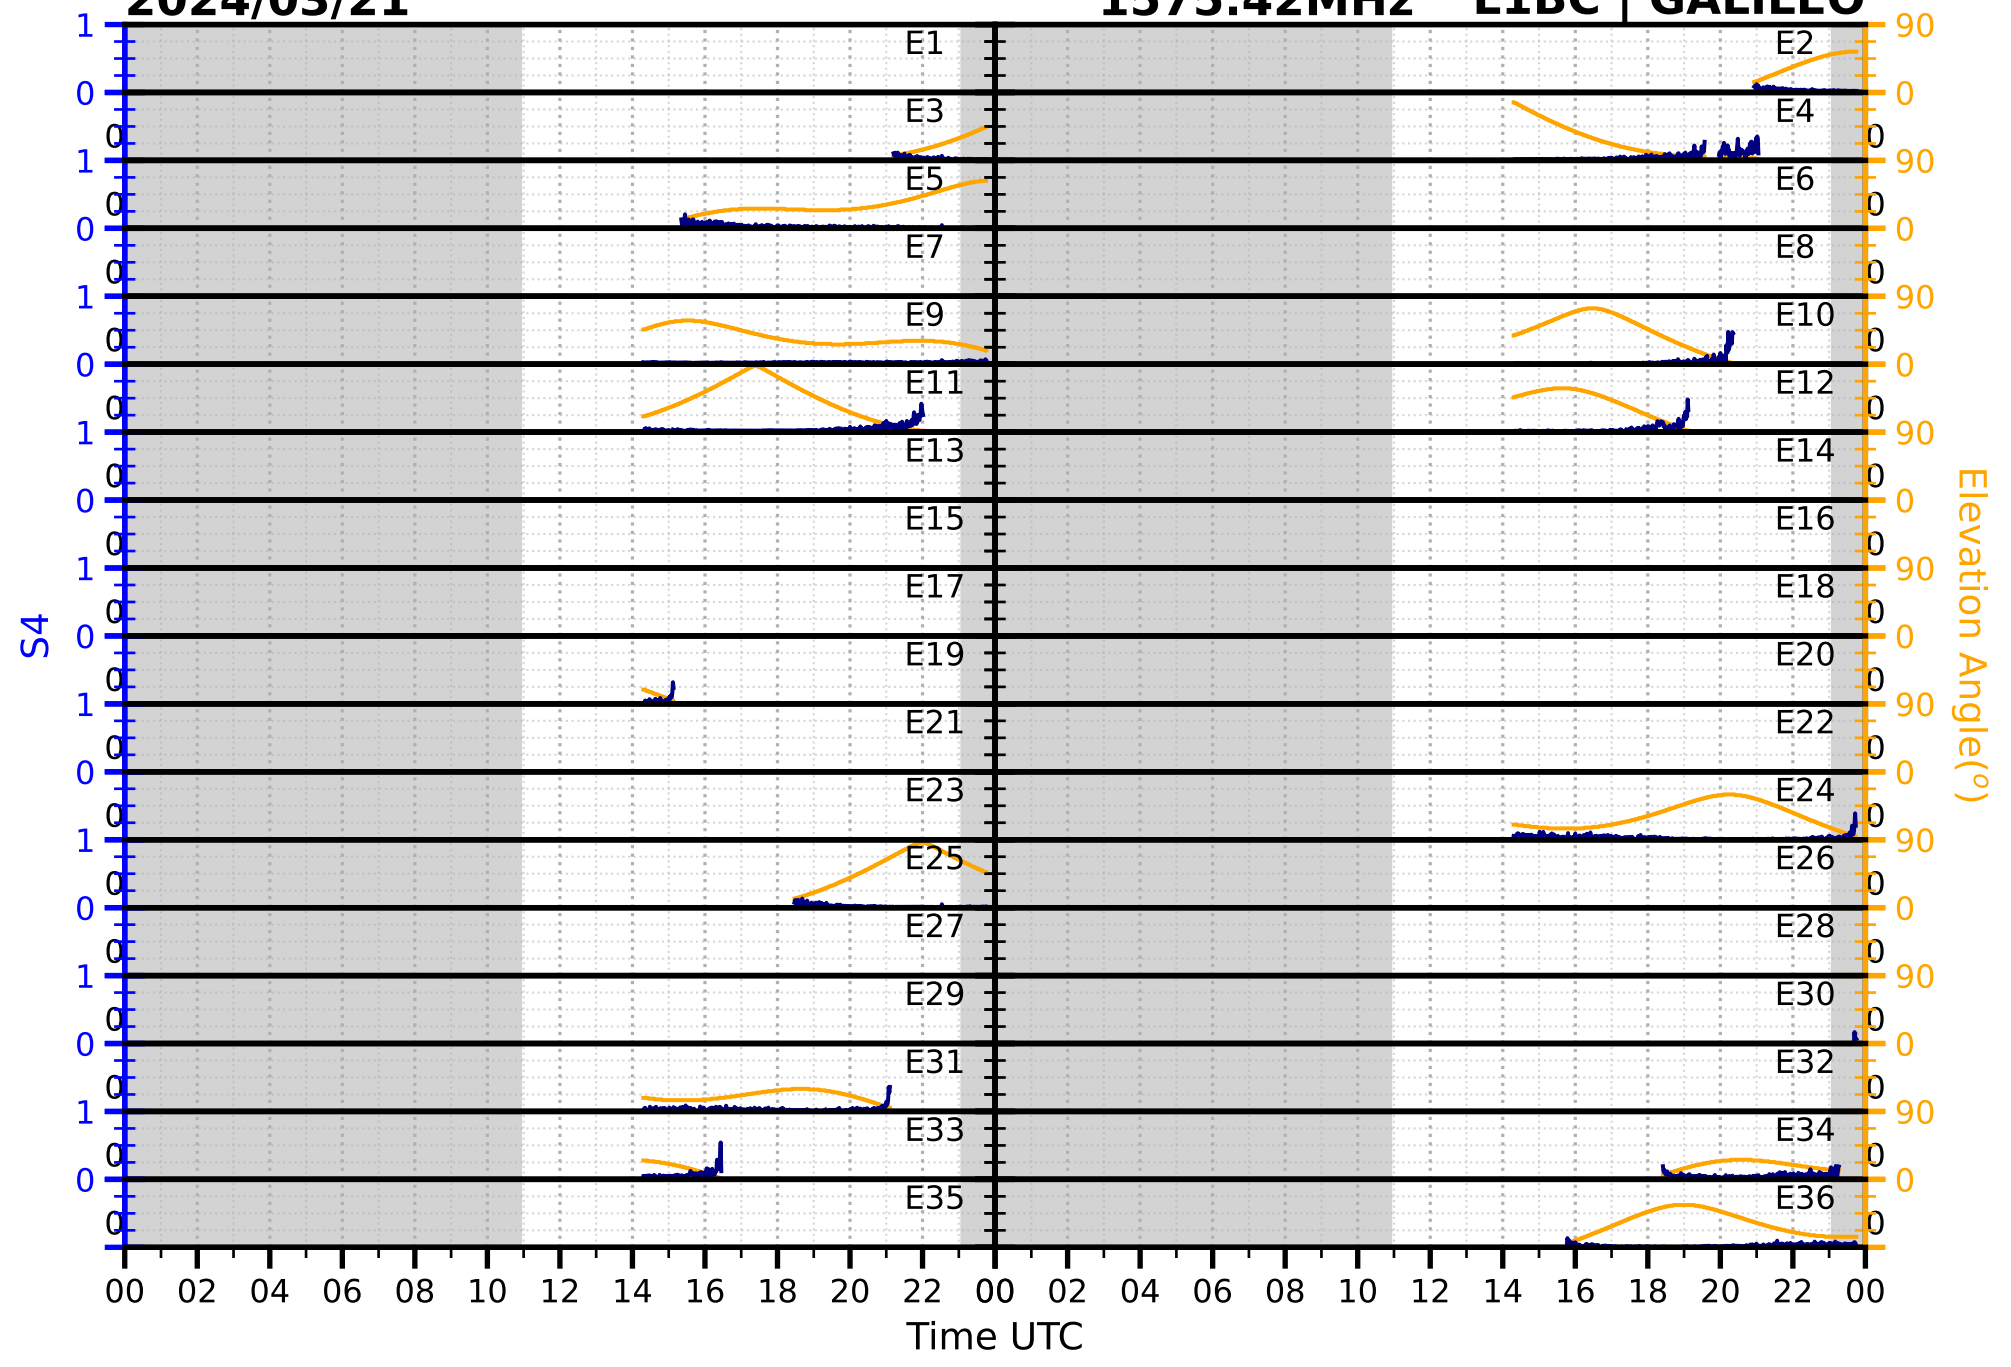

2024/03/21

S4

1575.42MHz

L1CA | GPS

2024/03/21

S4

1575.42MHz

L1BC | GALILEO

2024/03/21

S4

1602MHz

L1CA | GLONASS