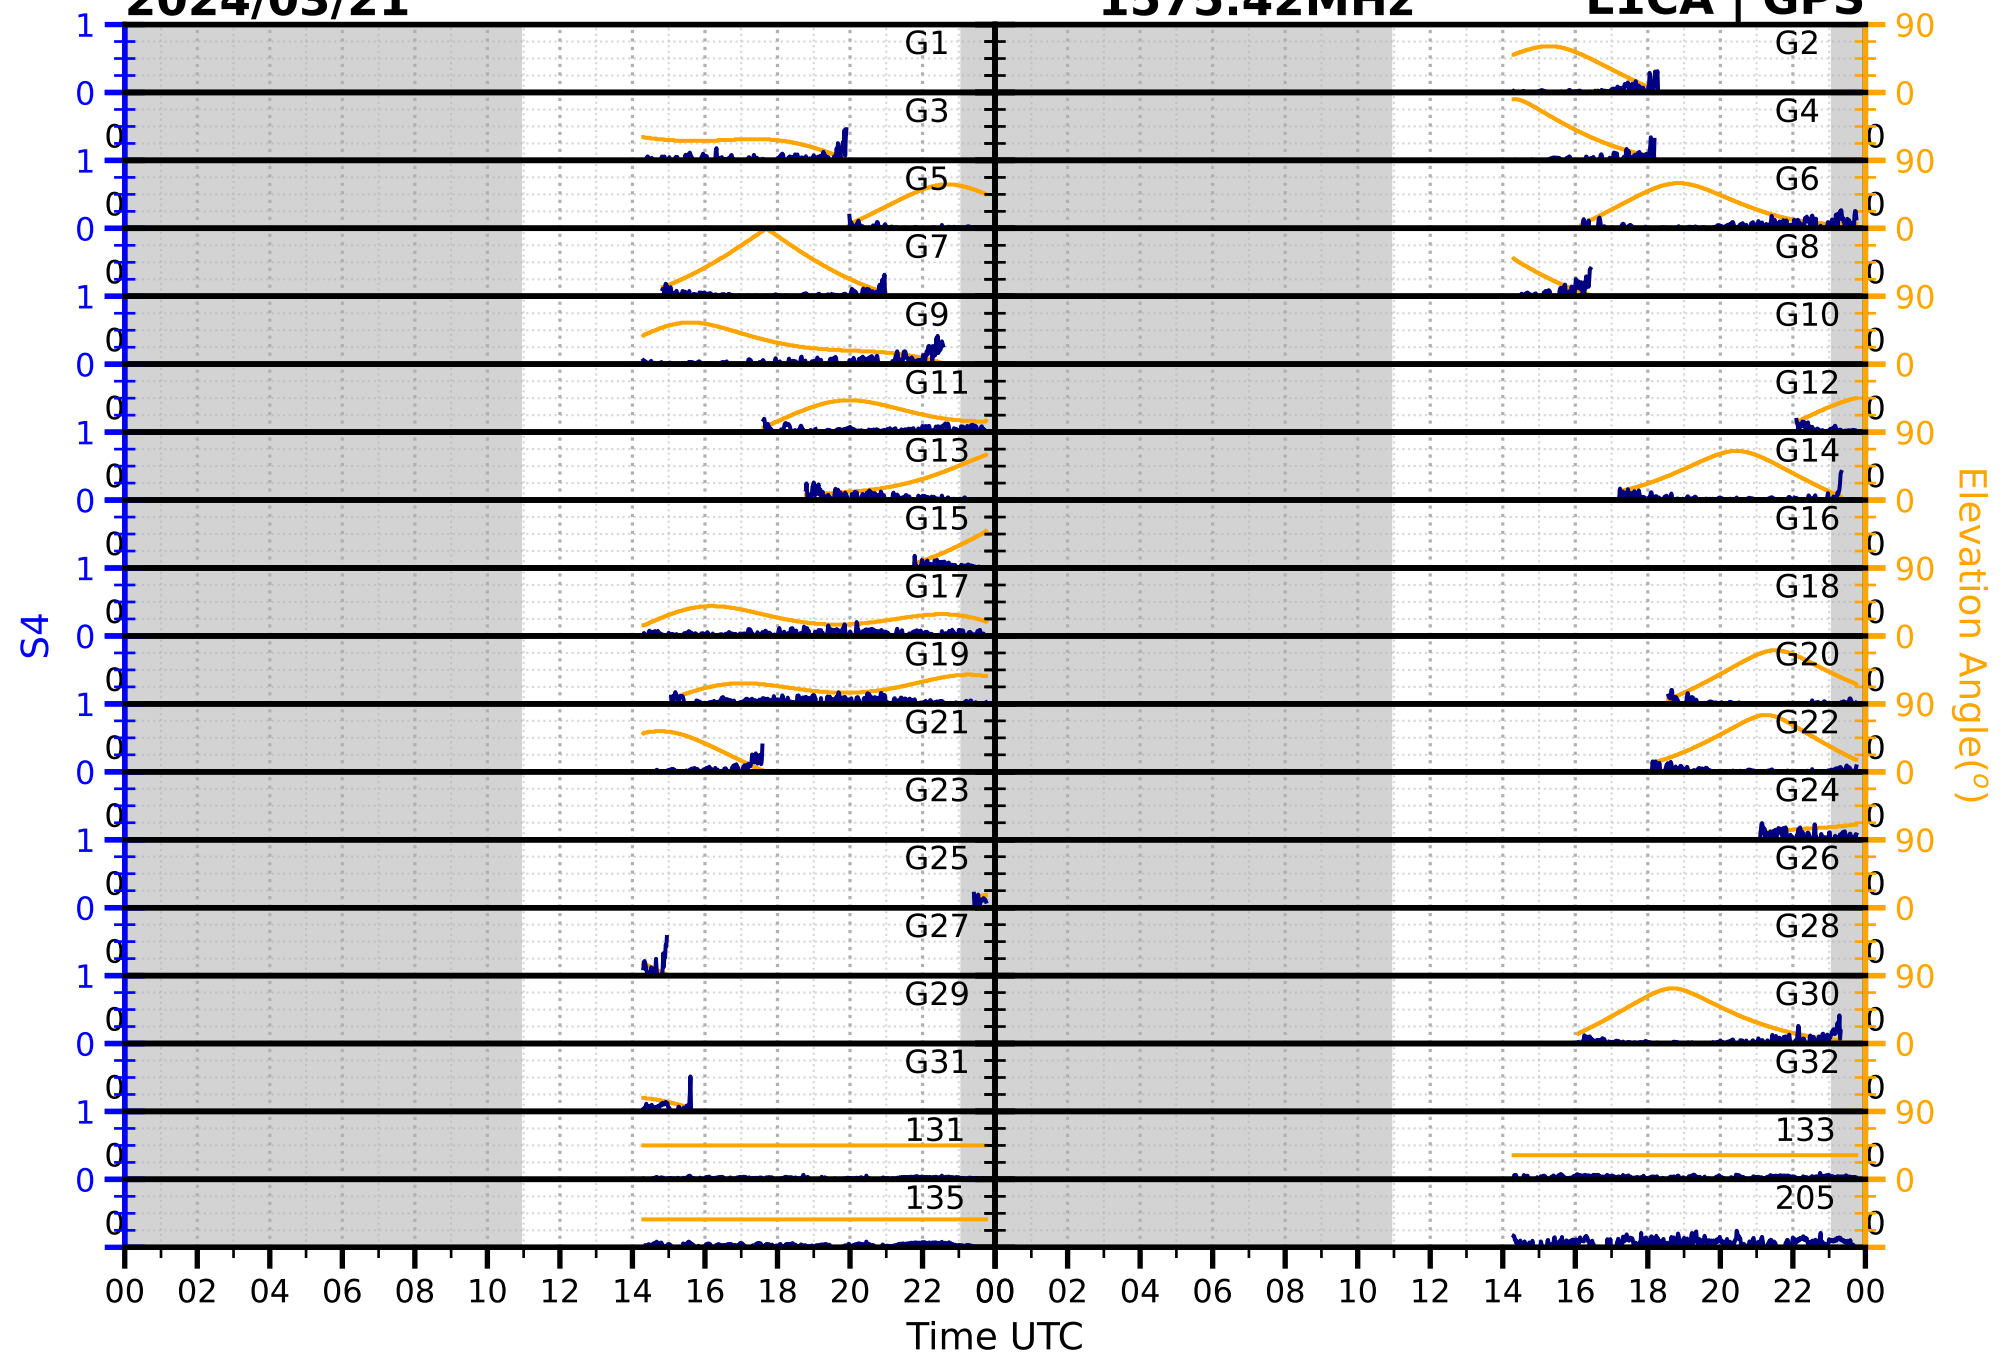

2024/03/21

S4

1575.42MHz

L1CA | GPS

2024/03/21

S4

1575.42MHz

L1BC | GALILEO

2024/03/21

S4

1602MHz

L1CA | GLONASS