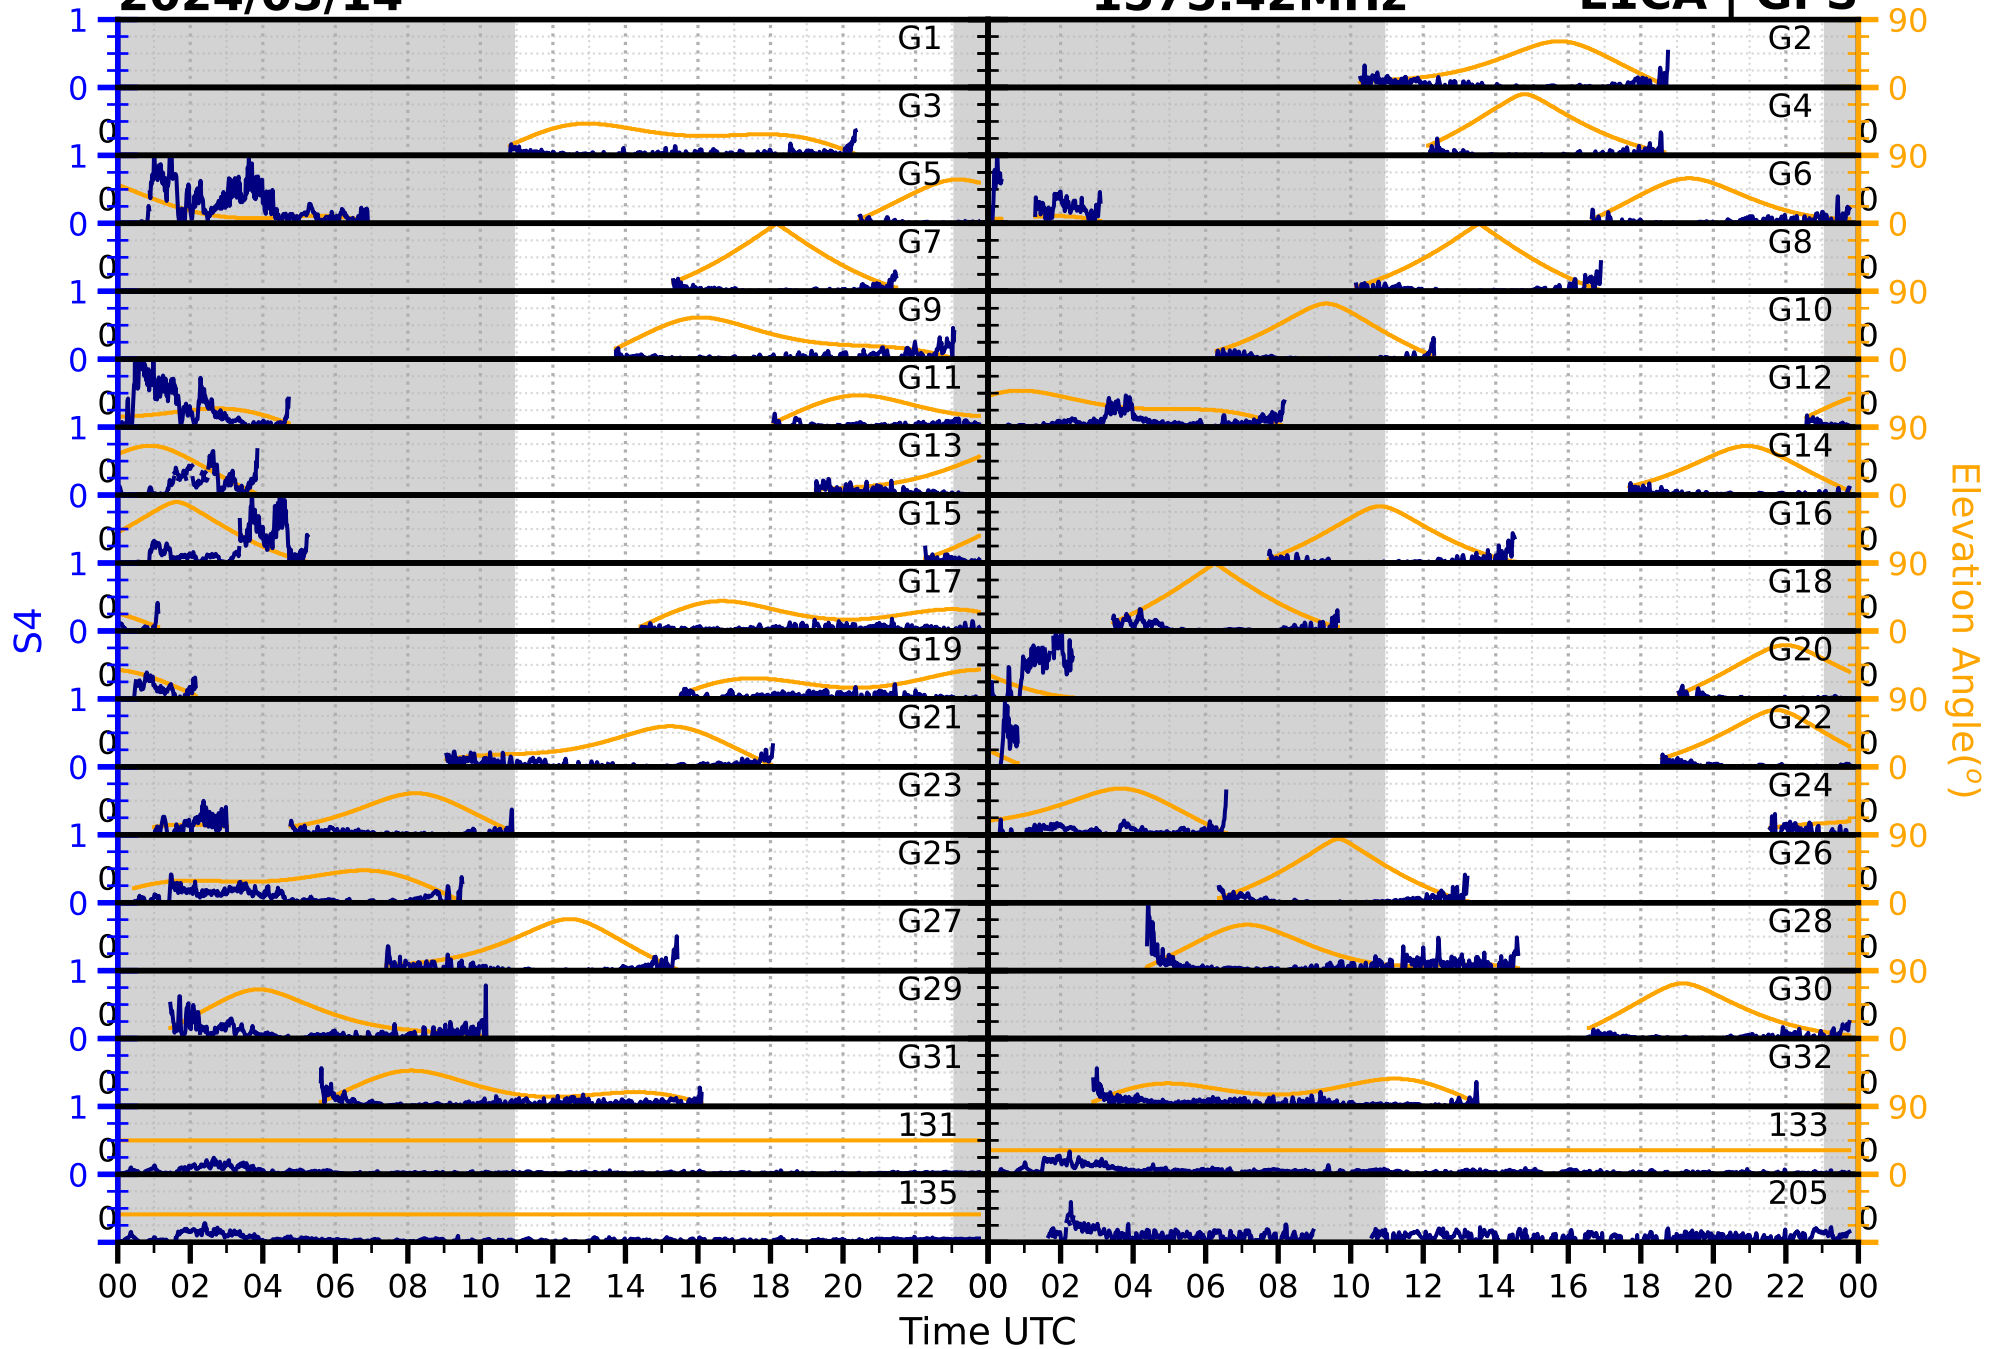

2024/03/14

S4

1575.42MHz

L1CA | GPS

2024/03/14

S4

1575.42MHz

L1BC | GALILEO

2024/03/14

S4

1602MHz

L1CA | GLONASS