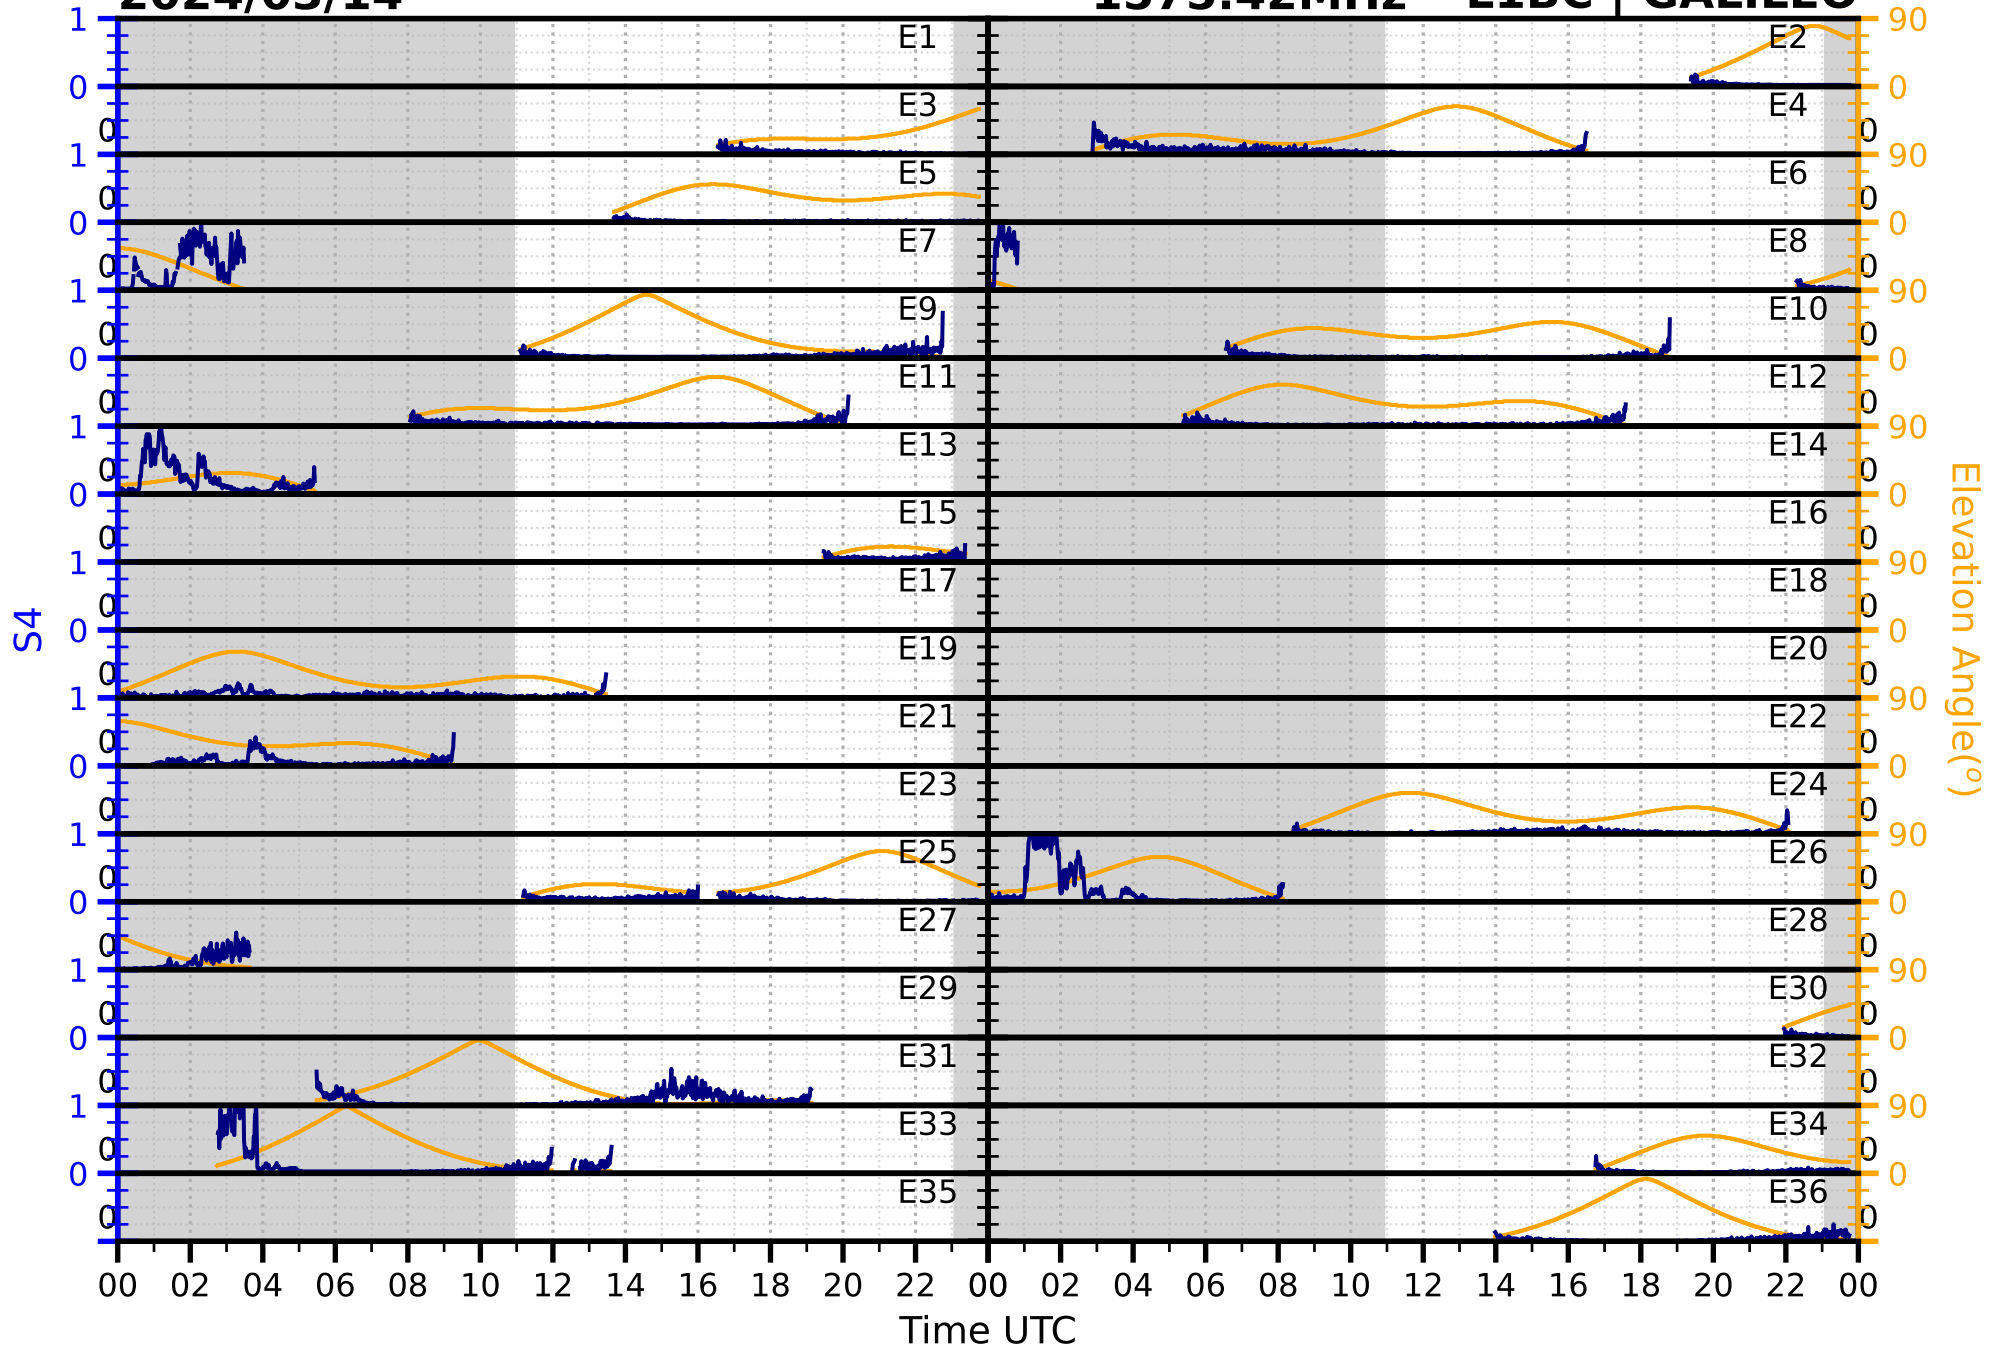

2024/03/14

S4

1575.42MHz

L1CA | GPS

2024/03/14

S4

1575.42MHz

L1BC | GALILEO

2024/03/14

S4

1602MHz

L1CA | GLONASS