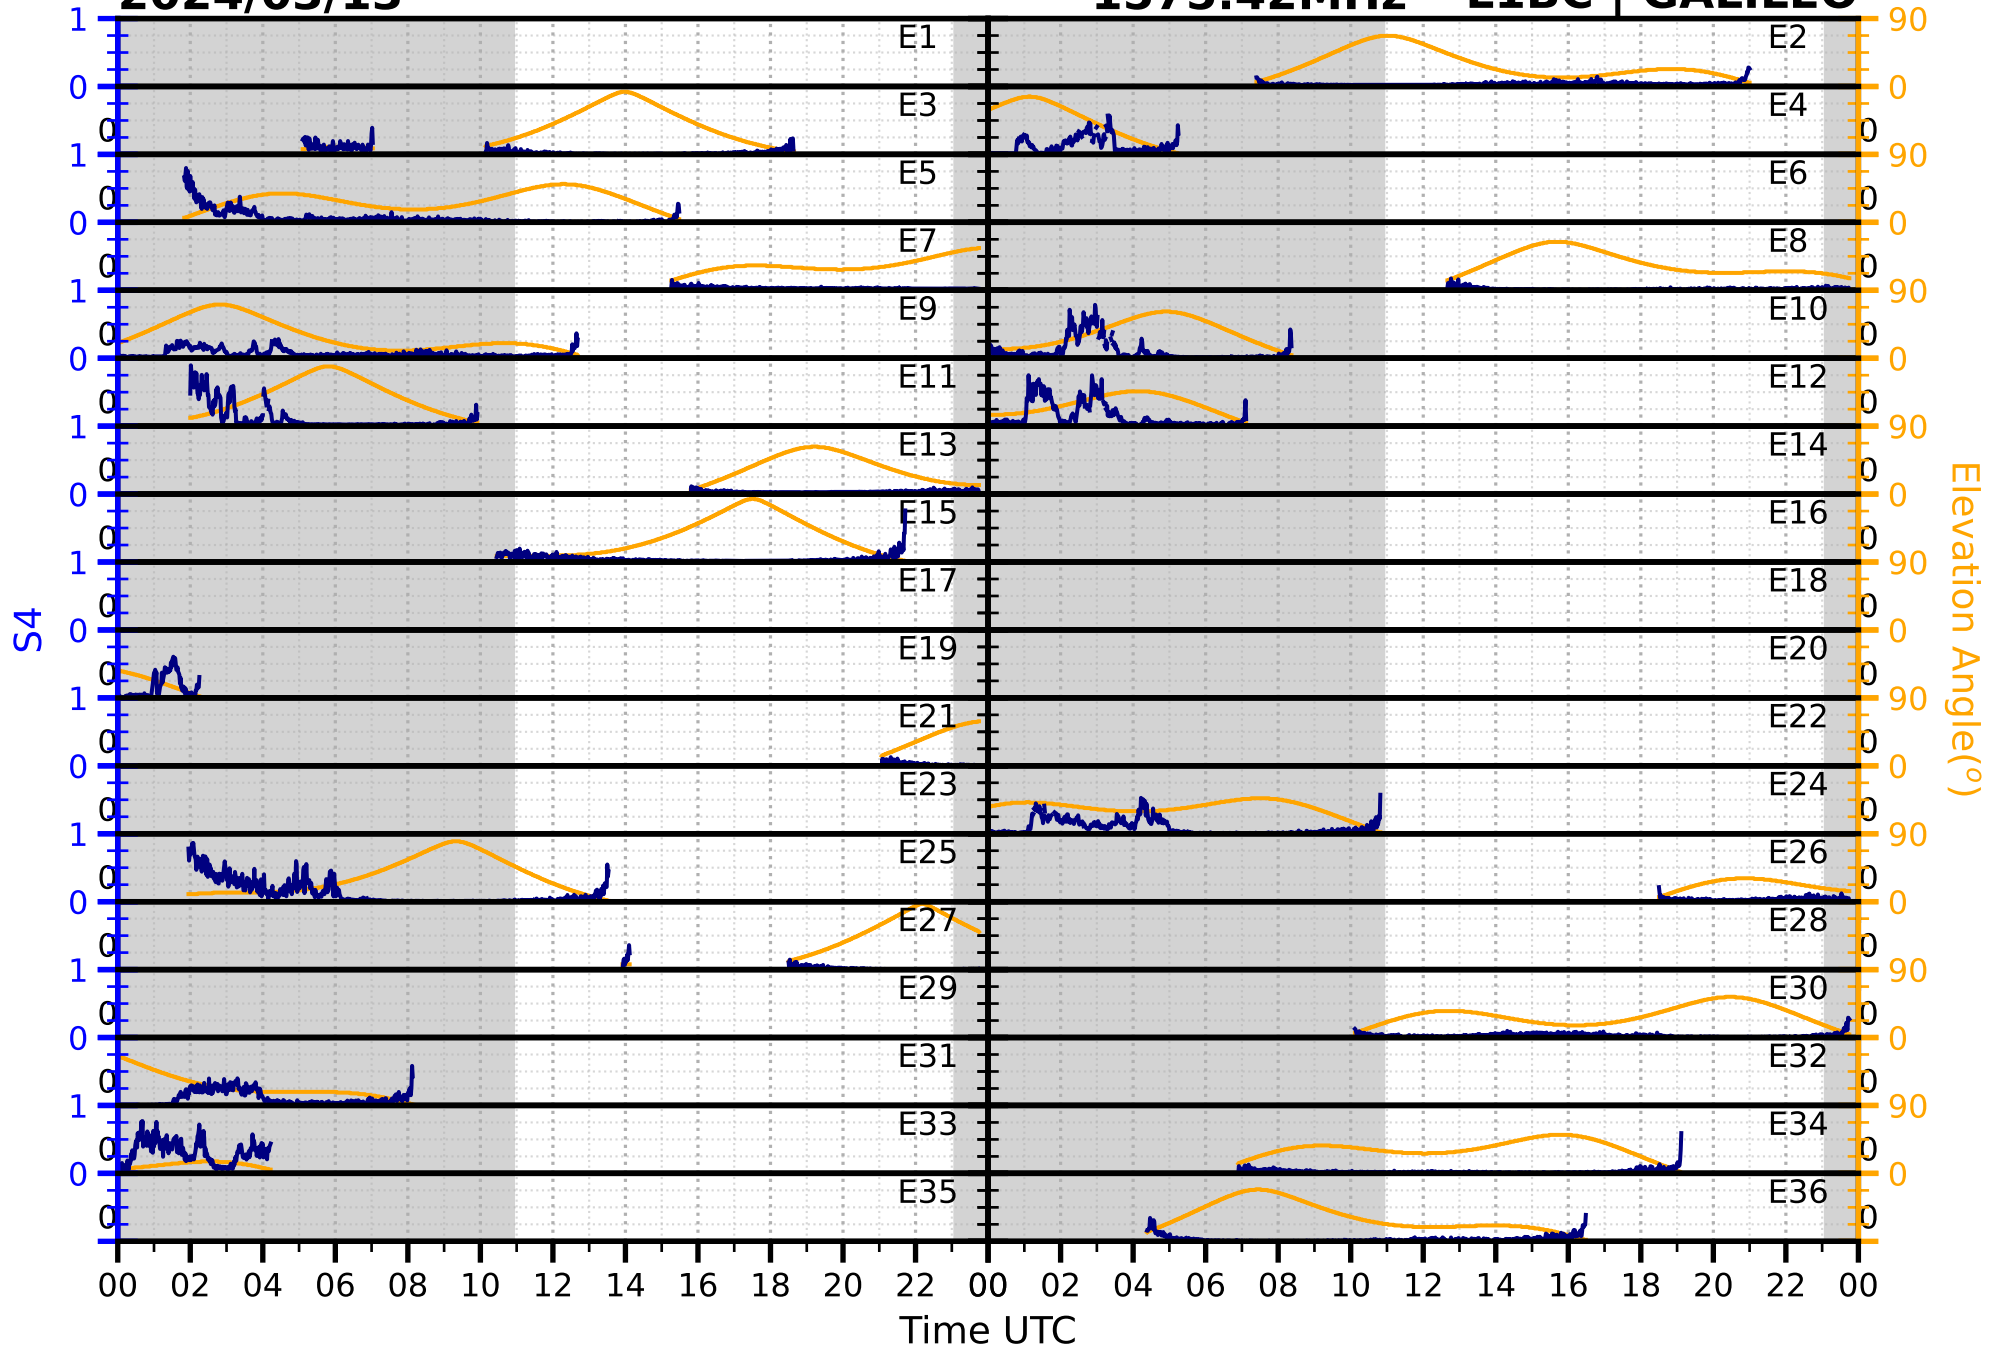

2024/03/13

S4

1575.42MHz

L1CA | GPS

2024/03/13

S4

1575.42MHz

L1BC | GALILEO

2024/03/13

S4

1602MHz

L1CA | GLONASS