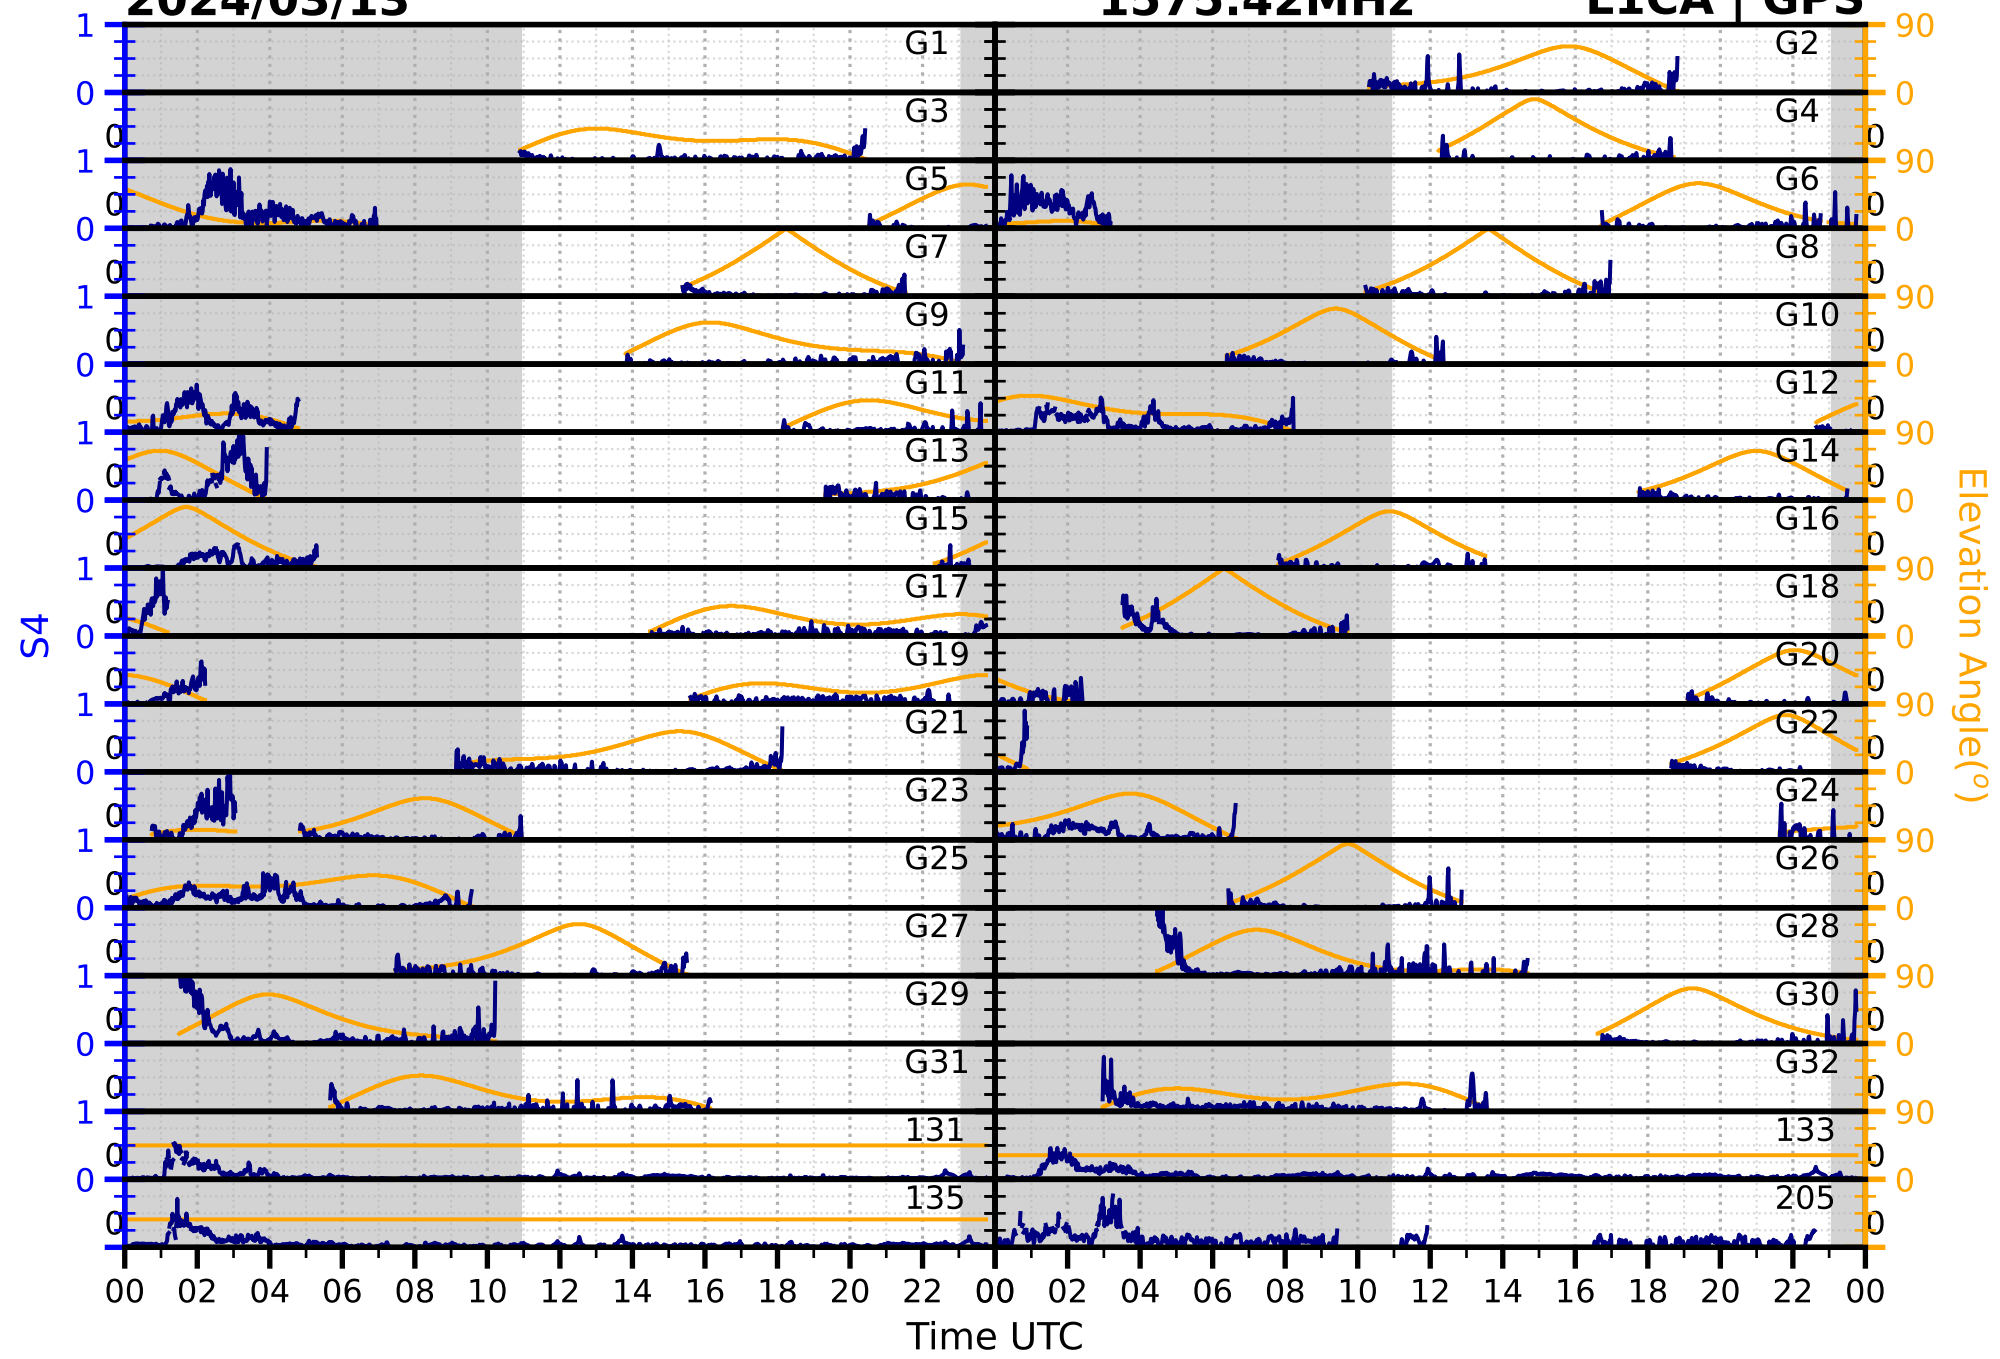

2024/03/13

S4

1575.42MHz

L1CA | GPS

2024/03/13

S4

1575.42MHz

L1BC | GALILEO

2024/03/13

S4

1602MHz

L1CA | GLONASS