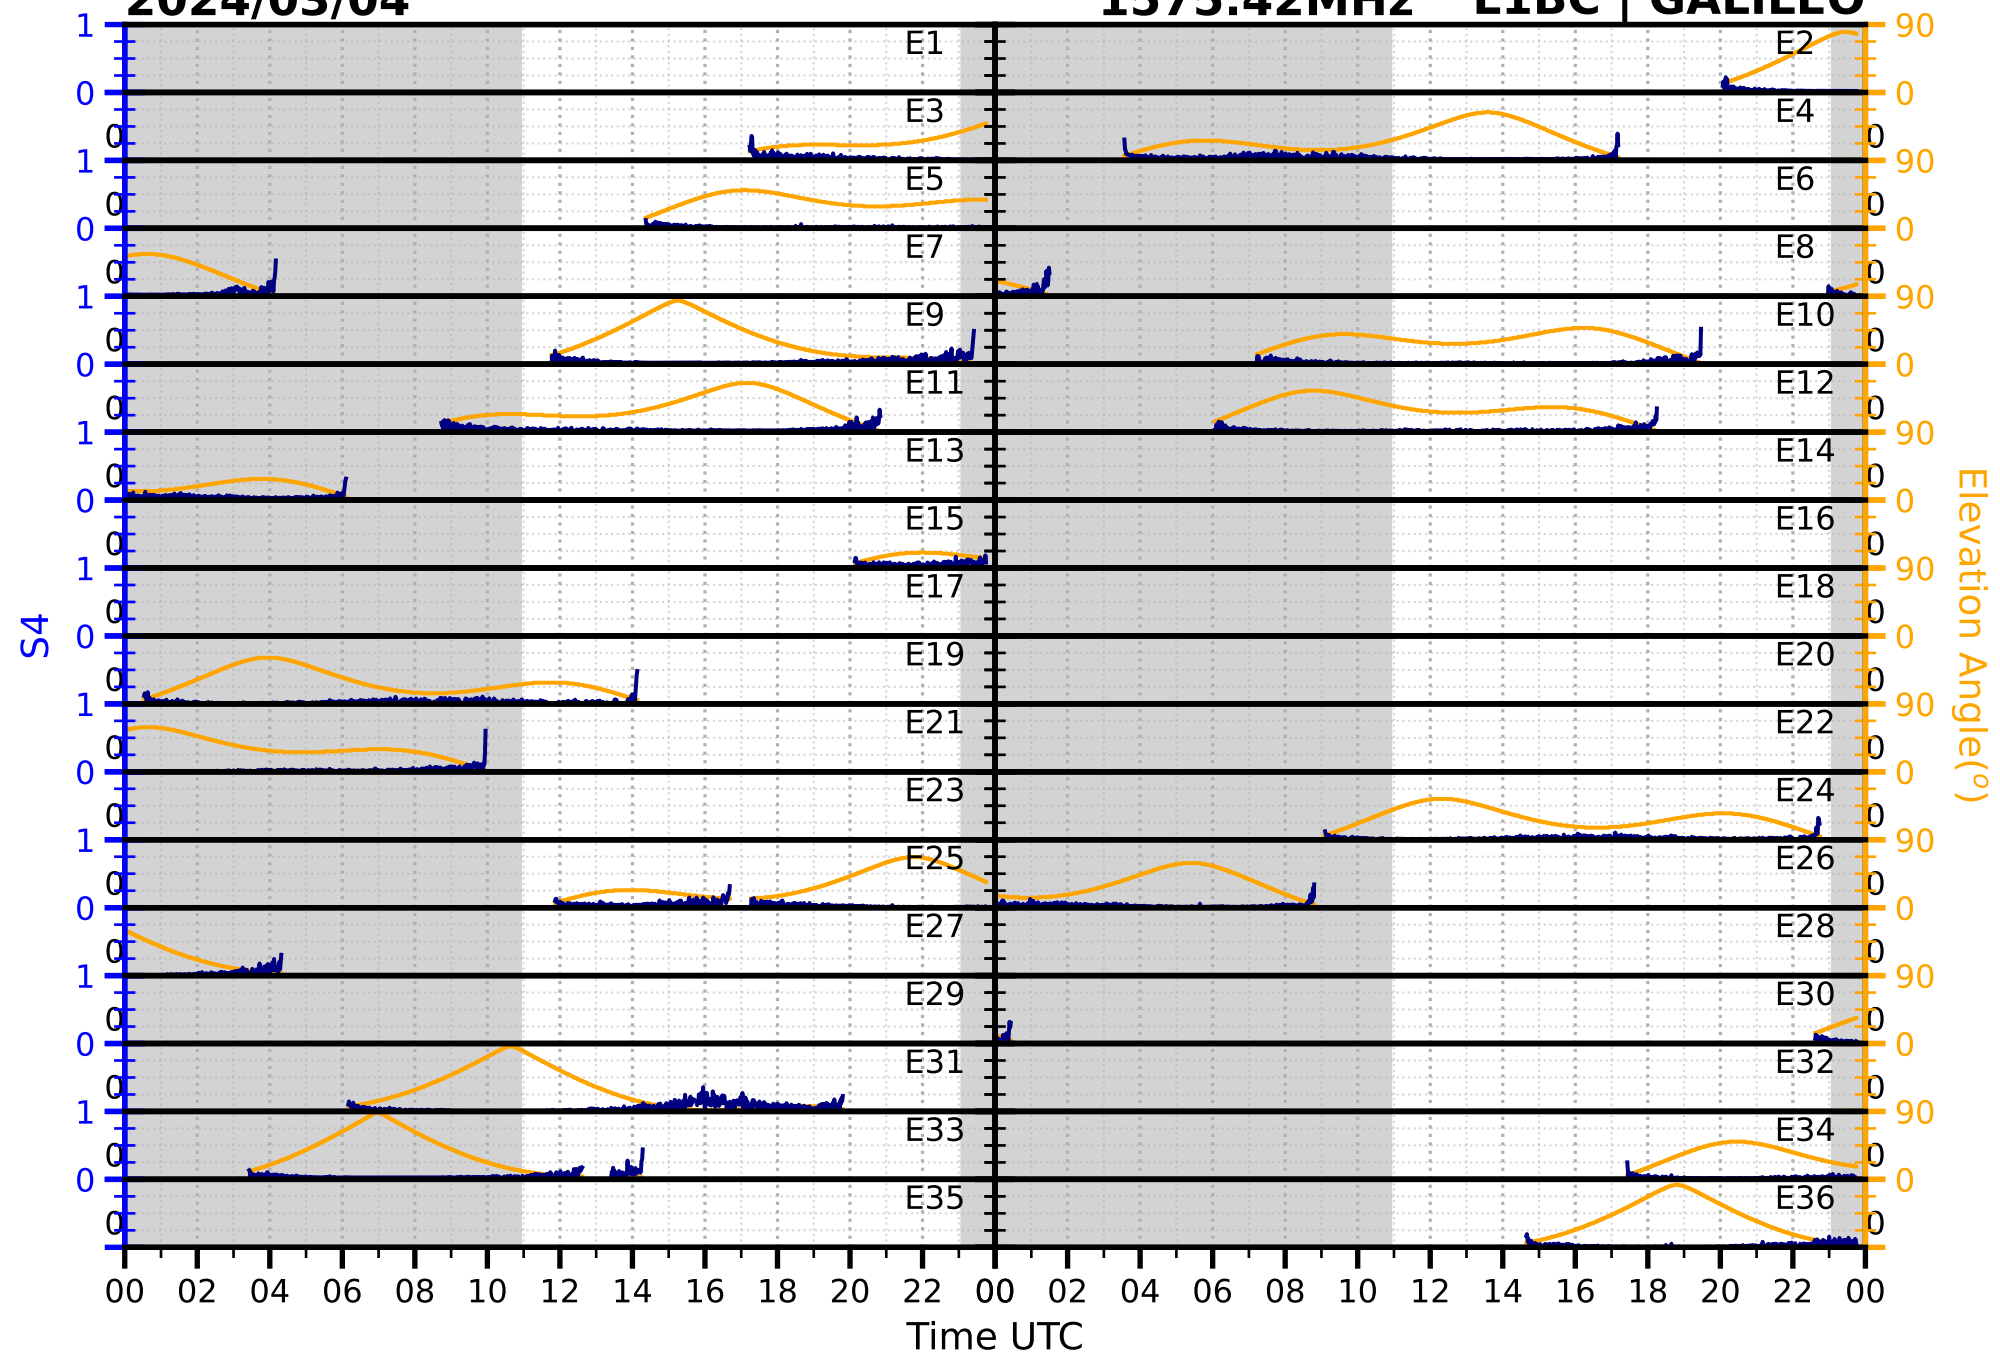

2024/03/04

S4

1575.42MHz

L1CA | GPS

2024/03/04

S4

1575.42MHz

L1BC | GALILEO

2024/03/04

S4

1602MHz

L1CA | GLONASS