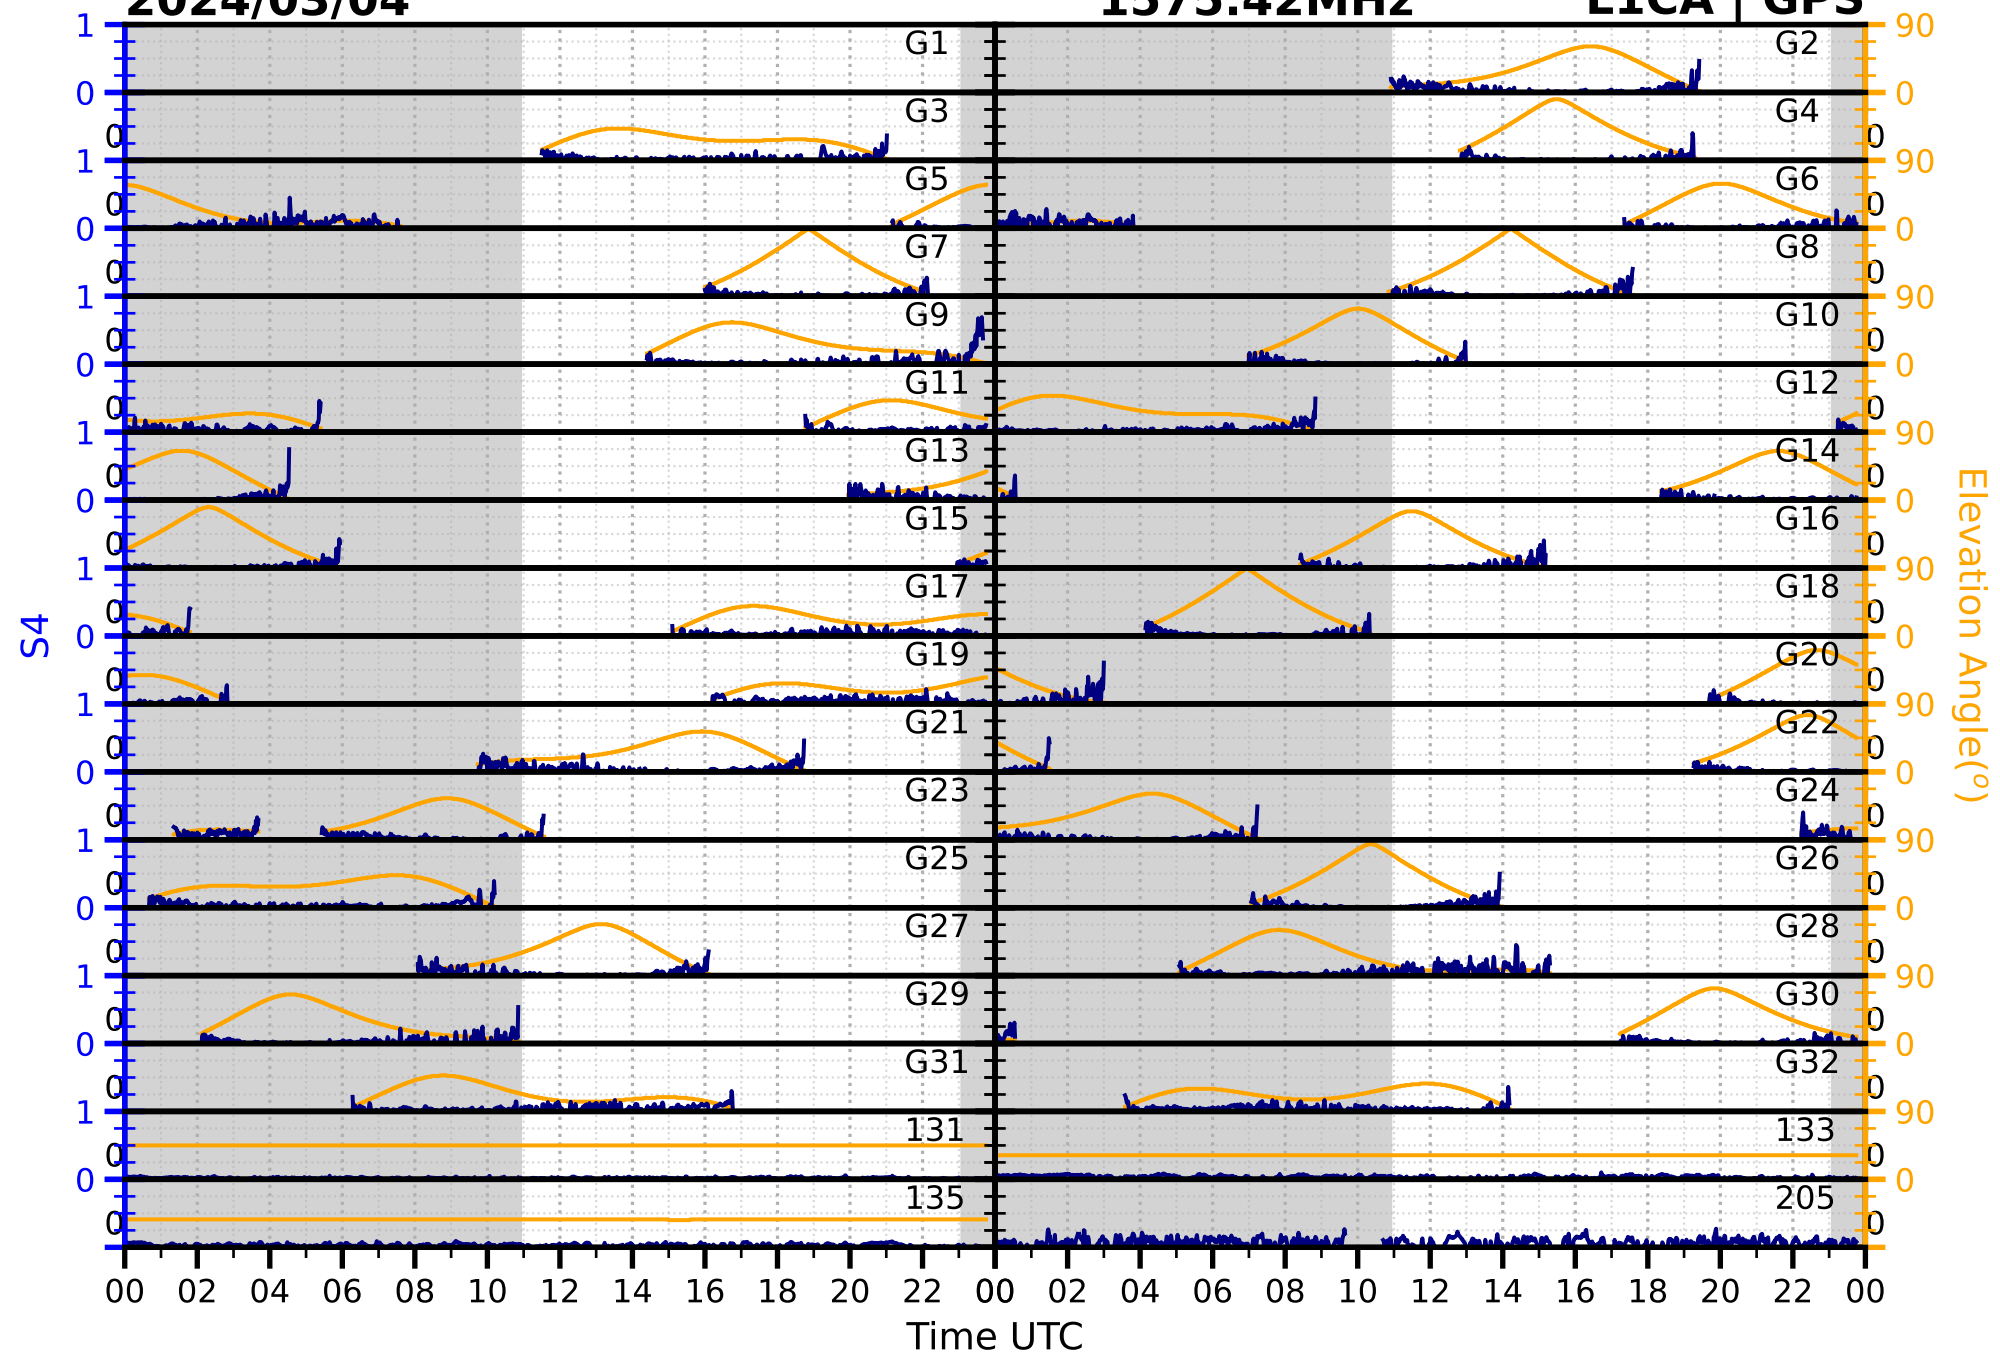

2024/03/04

S4

1575.42MHz

L1CA | GPS

2024/03/04

S4

1575.42MHz

L1BC | GALILEO

2024/03/04

S4

1602MHz

L1CA | GLONASS