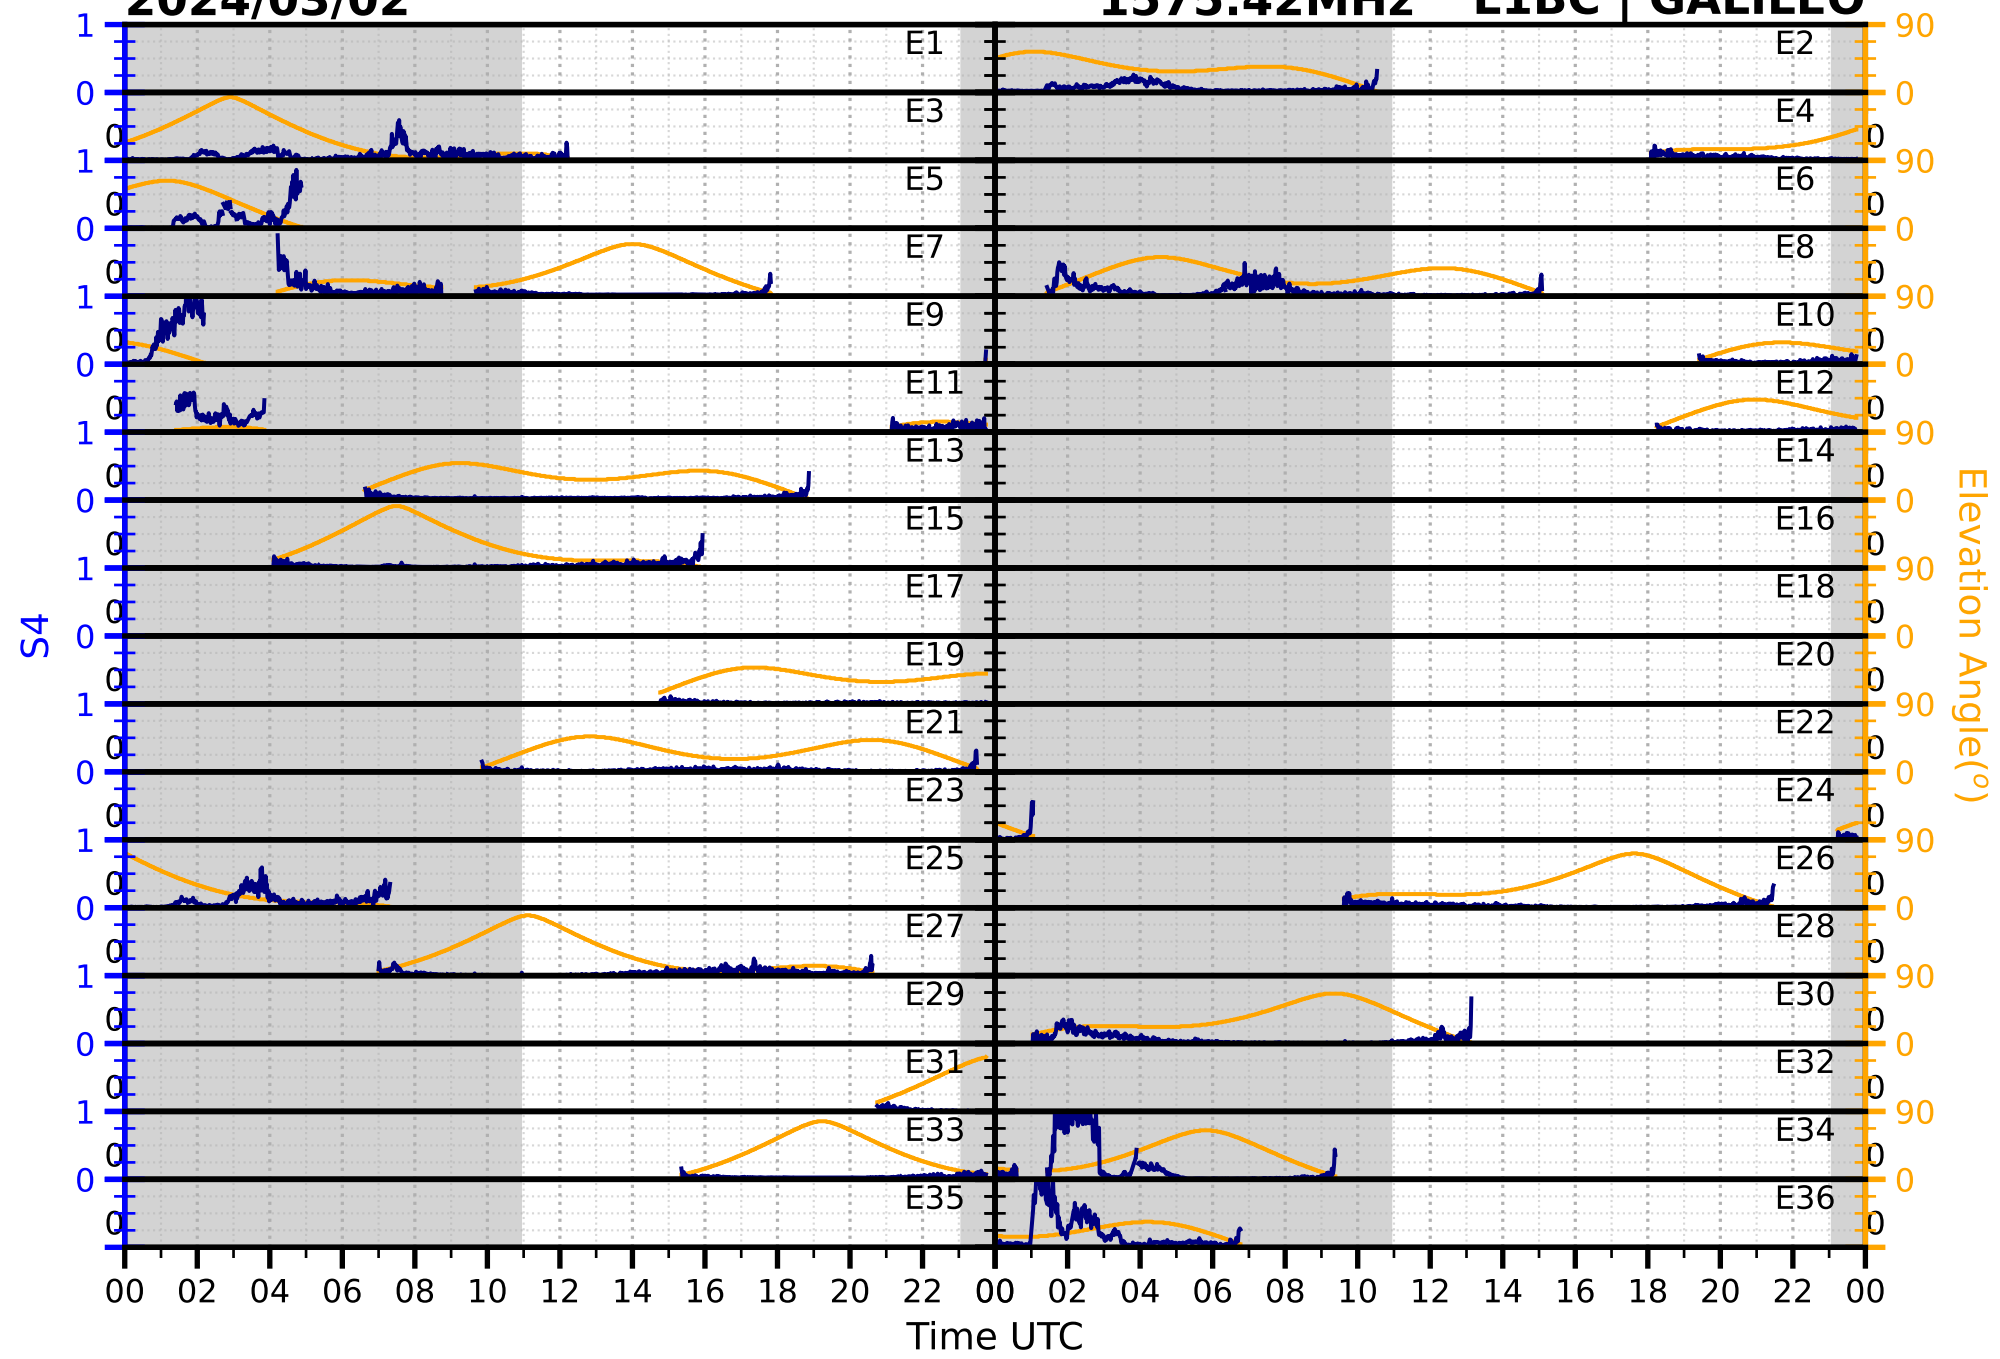

2024/03/02

S4

1575.42MHz

L1CA | GPS

2024/03/02

S4 1575.42MHz L1BC | GALILEO

2024/03/02

S4

1602MHz

L1CA | GLONASS