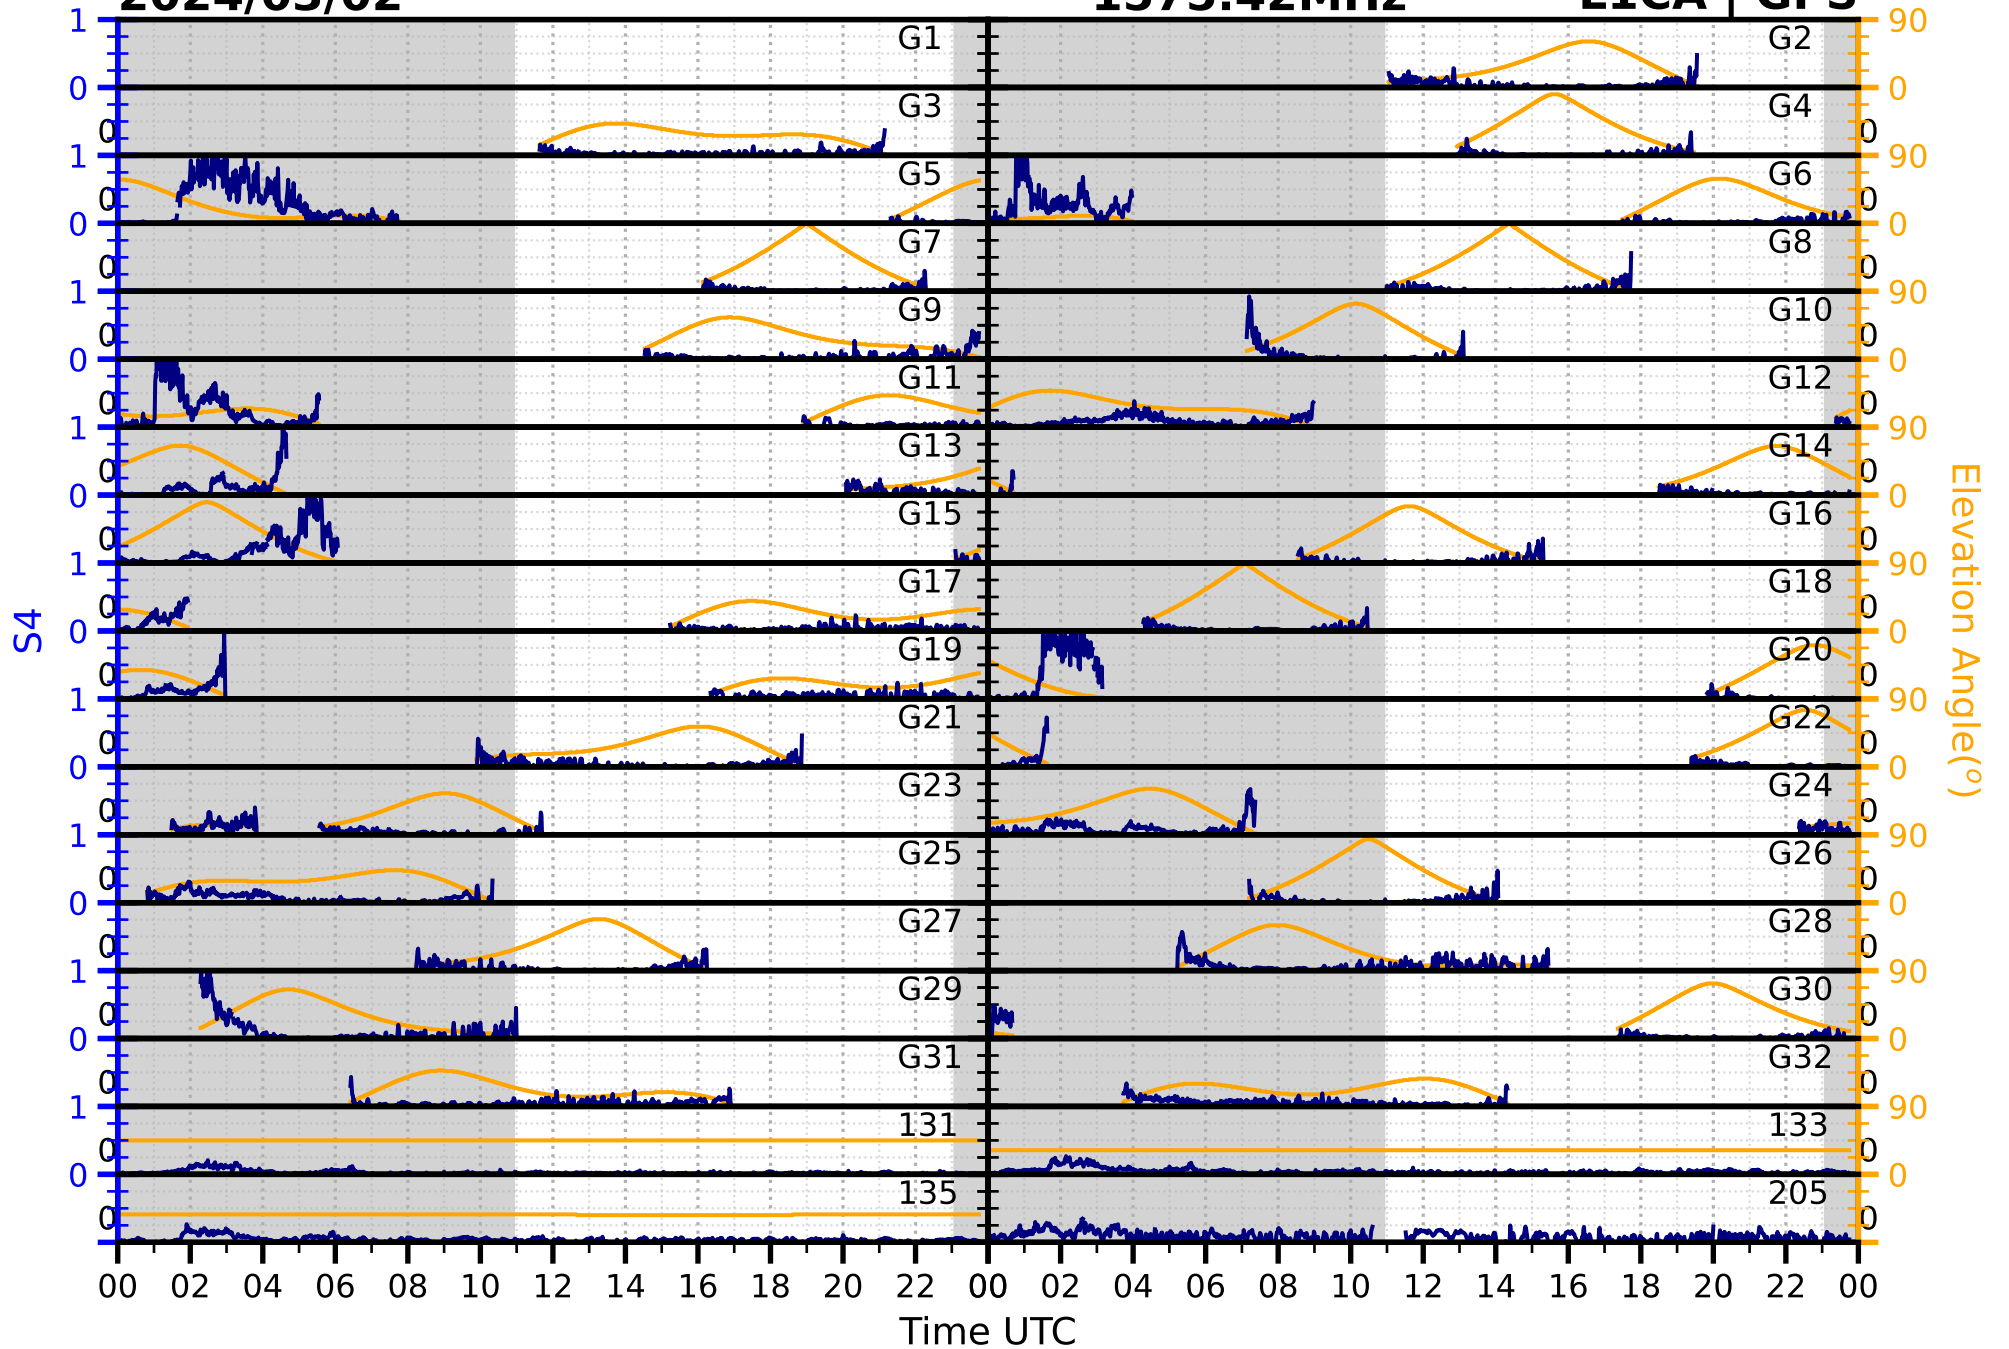

2024/03/02

S4

1575.42MHz

L1CA | GPS

2024/03/02

S4 1575.42MHz L1BC | GALILEO

2024/03/02

S4

1602MHz

L1CA | GLONASS