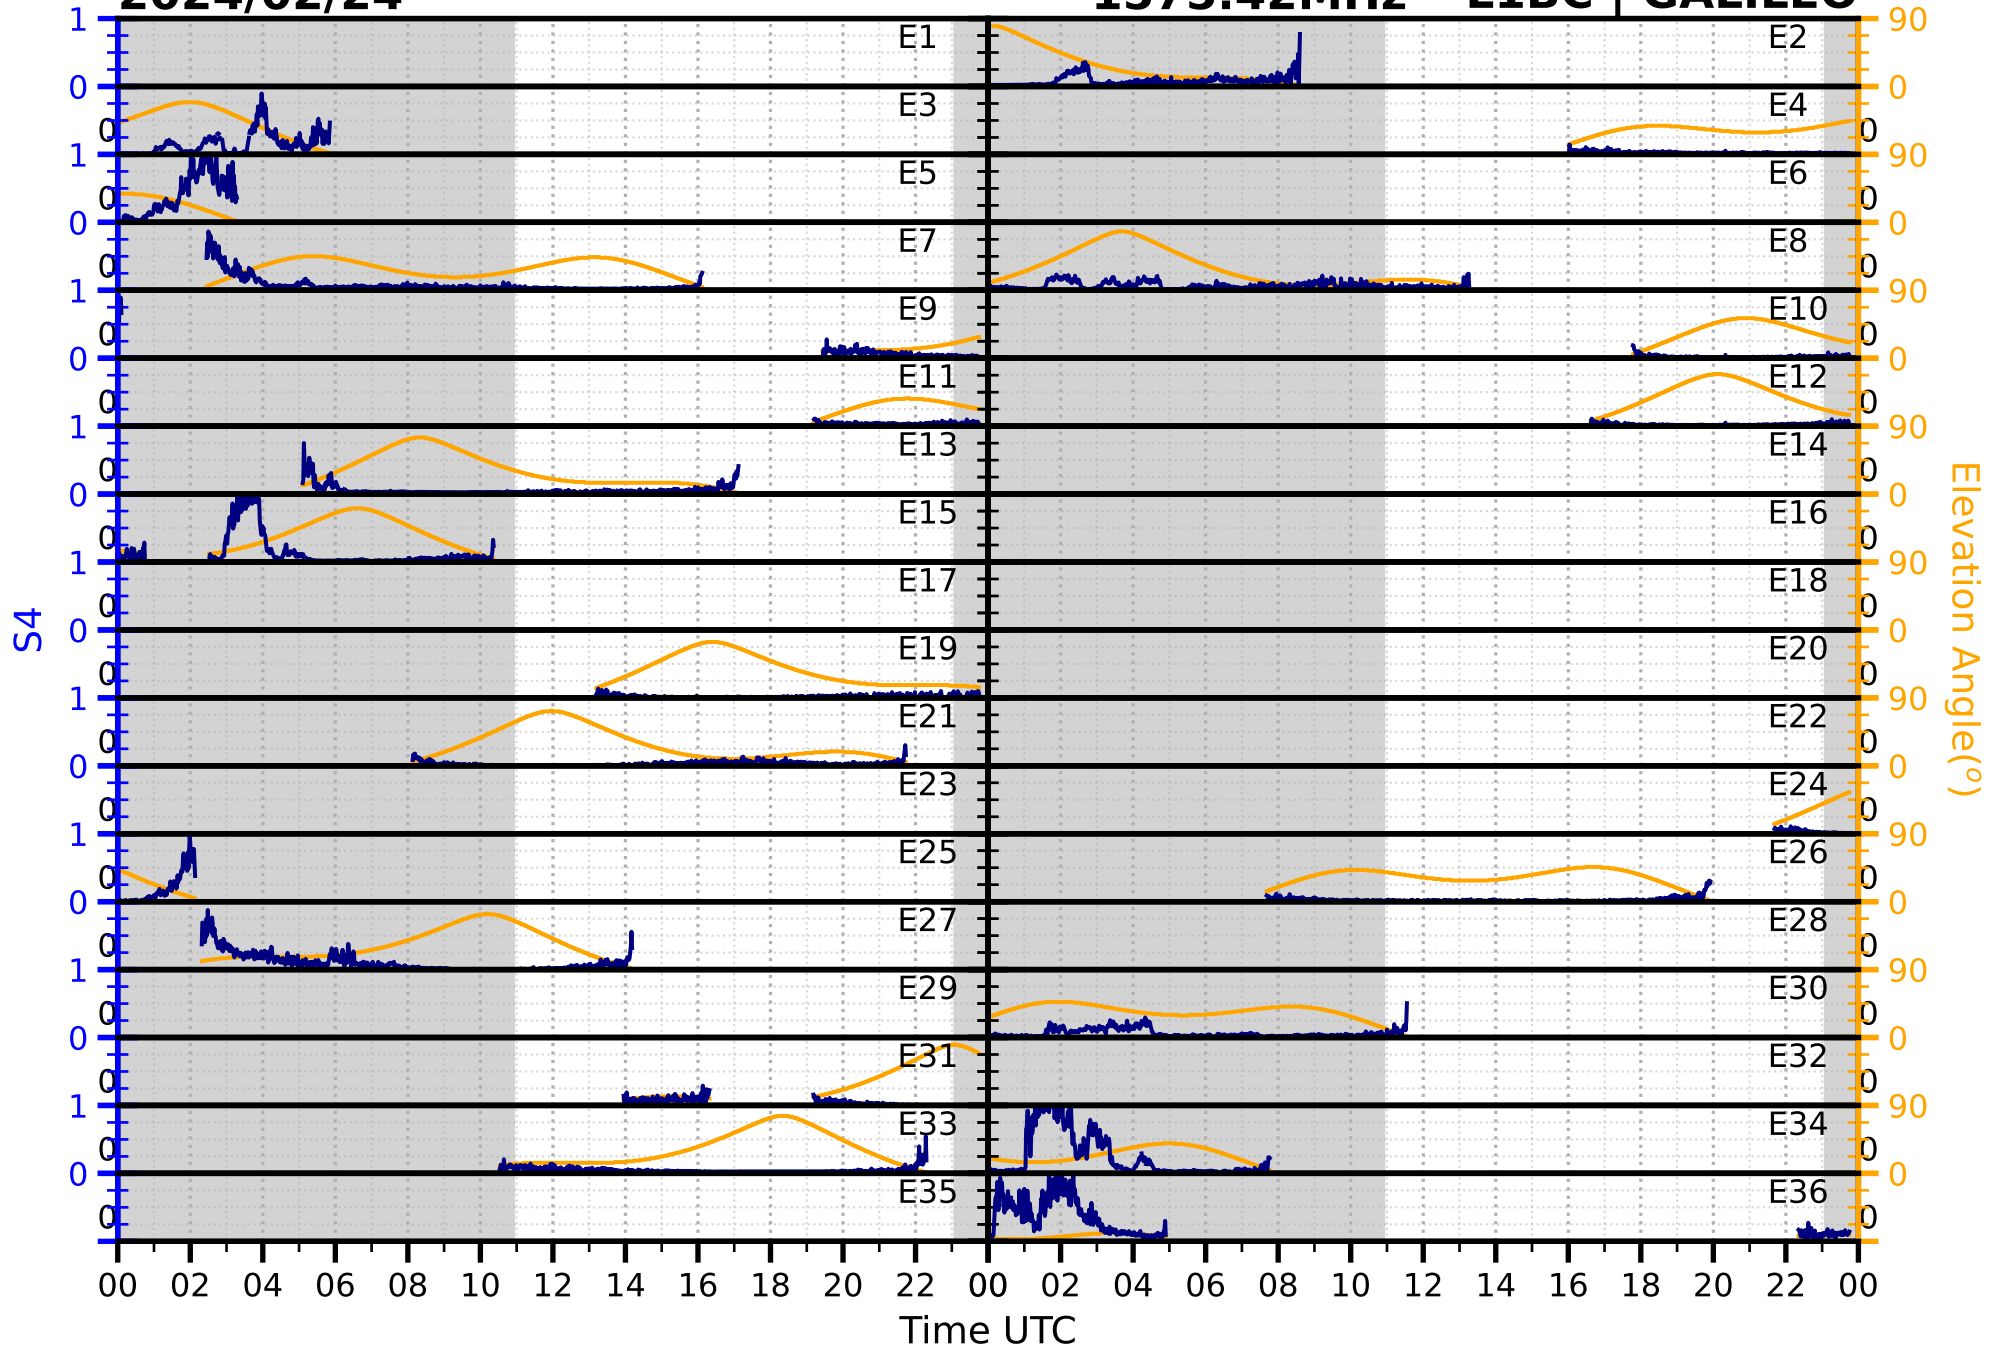

2024/02/24

S4

1575.42MHz

L1CA | GPS

2024/02/24

S4

1575.42MHz

L1BC | GALILEO

2024/02/24

S4

1602MHz

L1CA | GLONASS