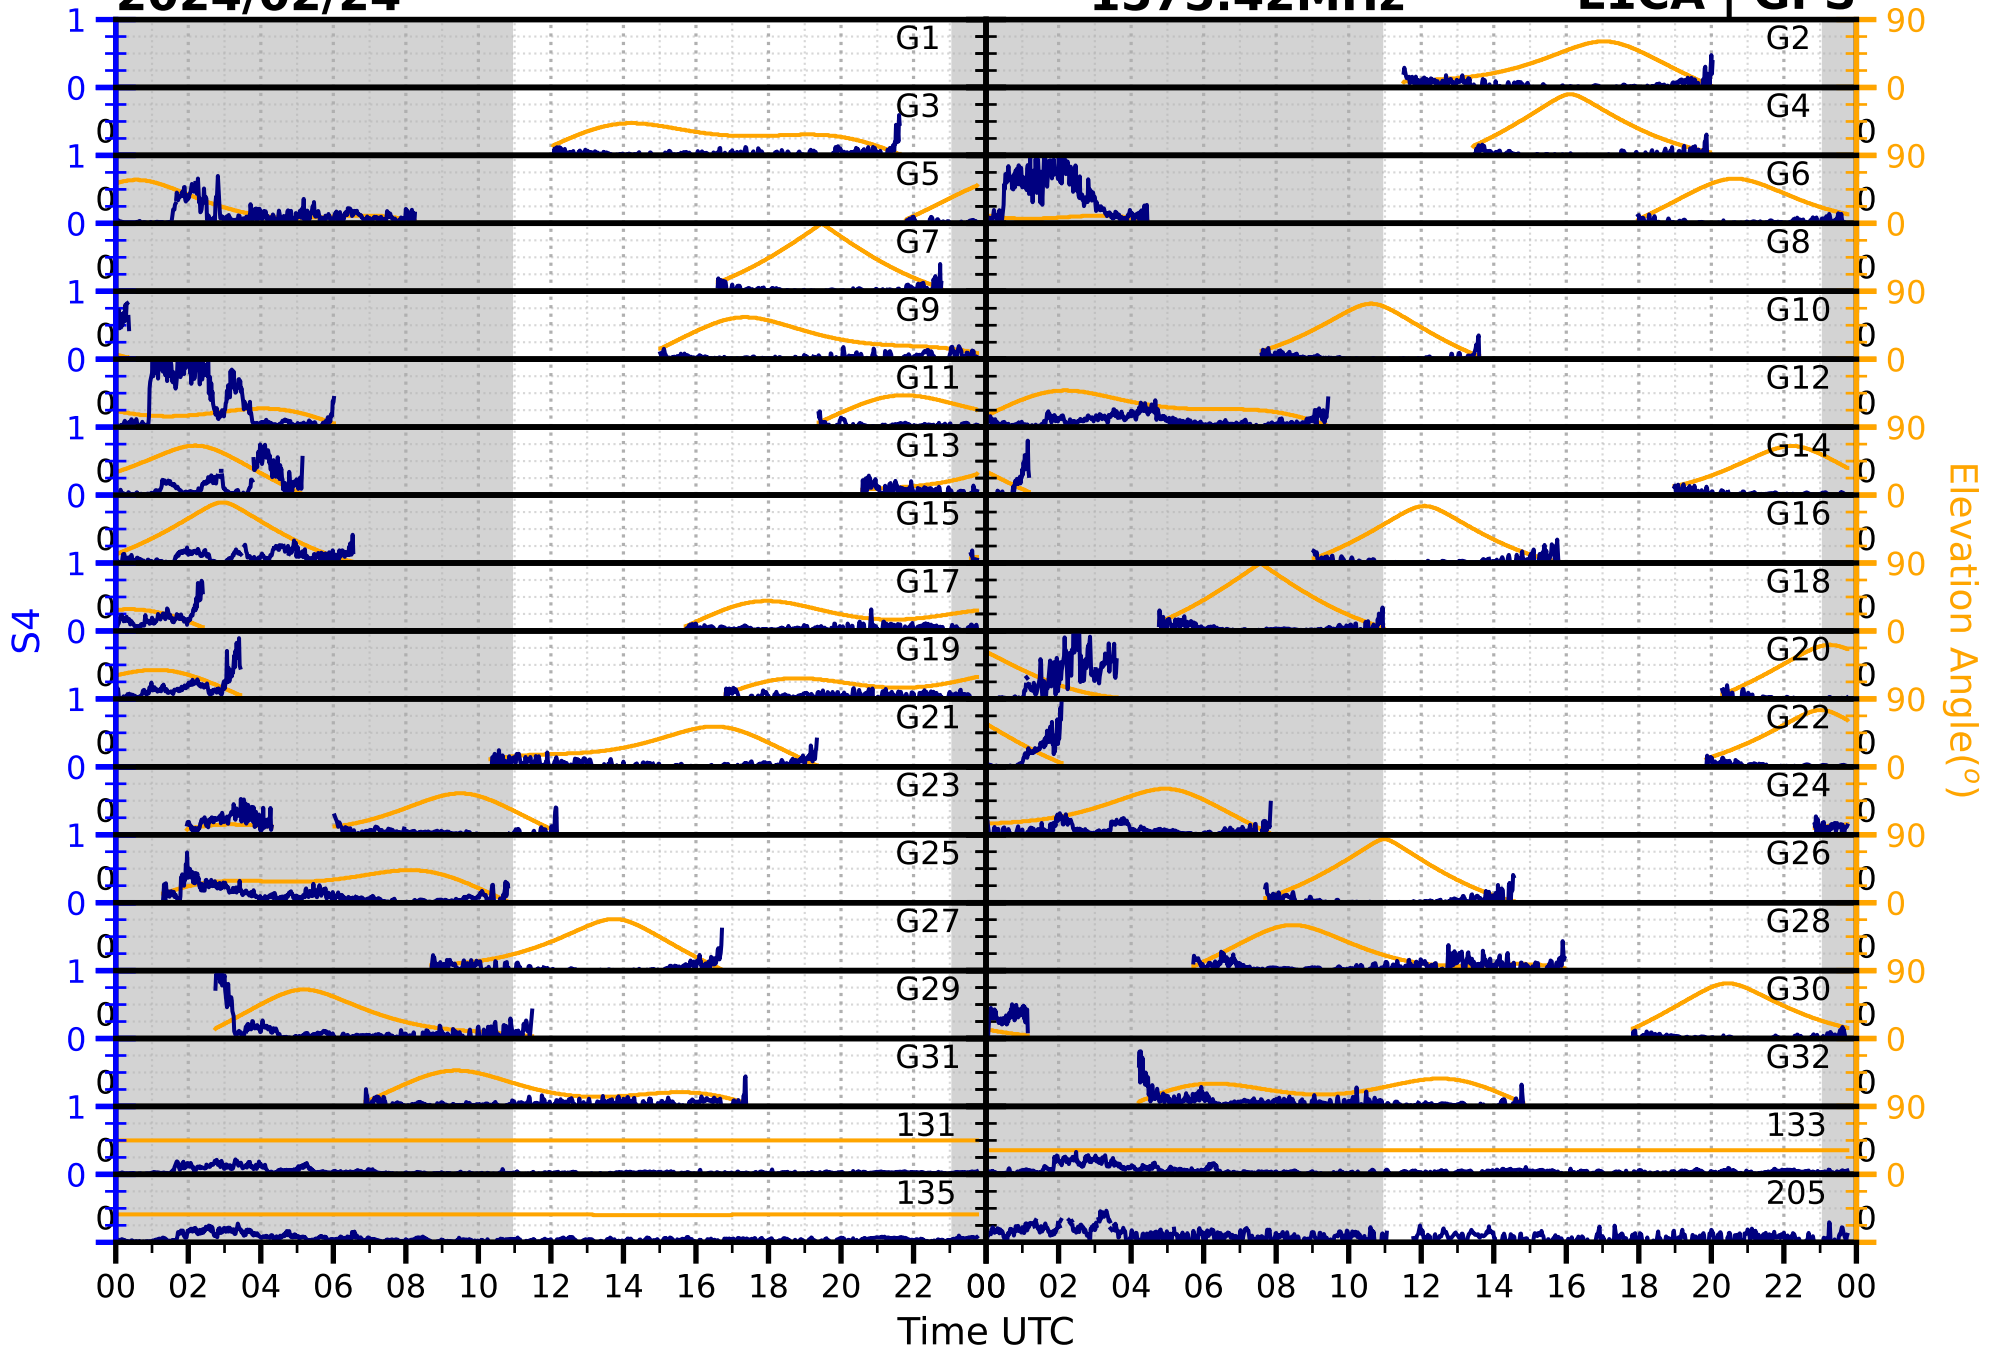

2024/02/24

S4

1575.42MHz

L1CA | GPS

2024/02/24

S4

1575.42MHz

L1BC | GALILEO

2024/02/24

S4

1602MHz

L1CA | GLONASS