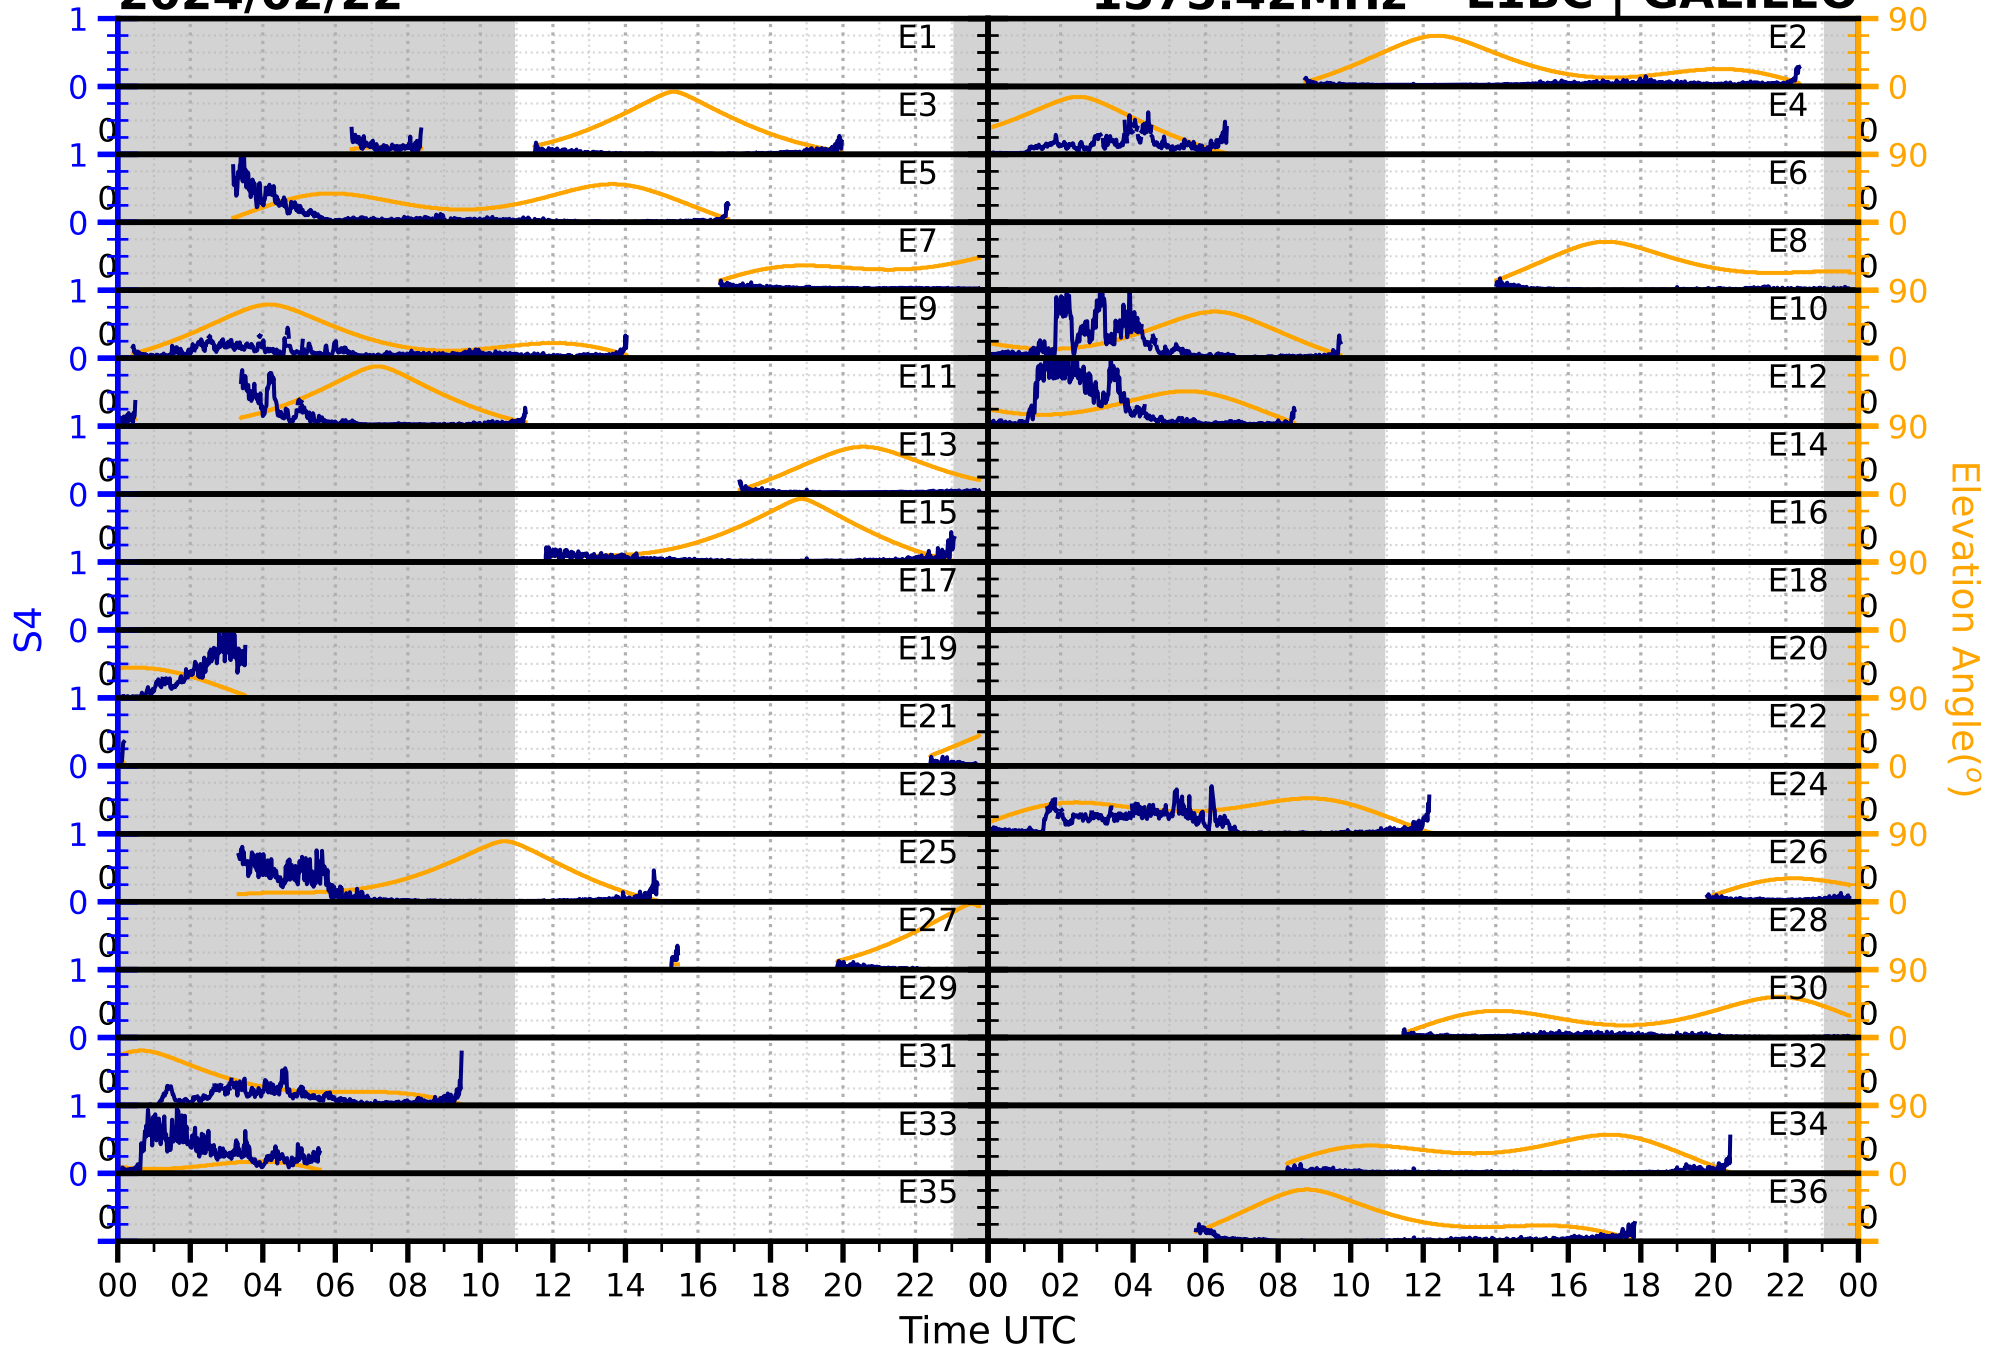

2024/02/22

S4

1575.42MHz

L1CA | GPS

2024/02/22

S4

1575.42MHz

L1BC | GALILEO

2024/02/22

S4

1602MHz

L1CA | GLONASS