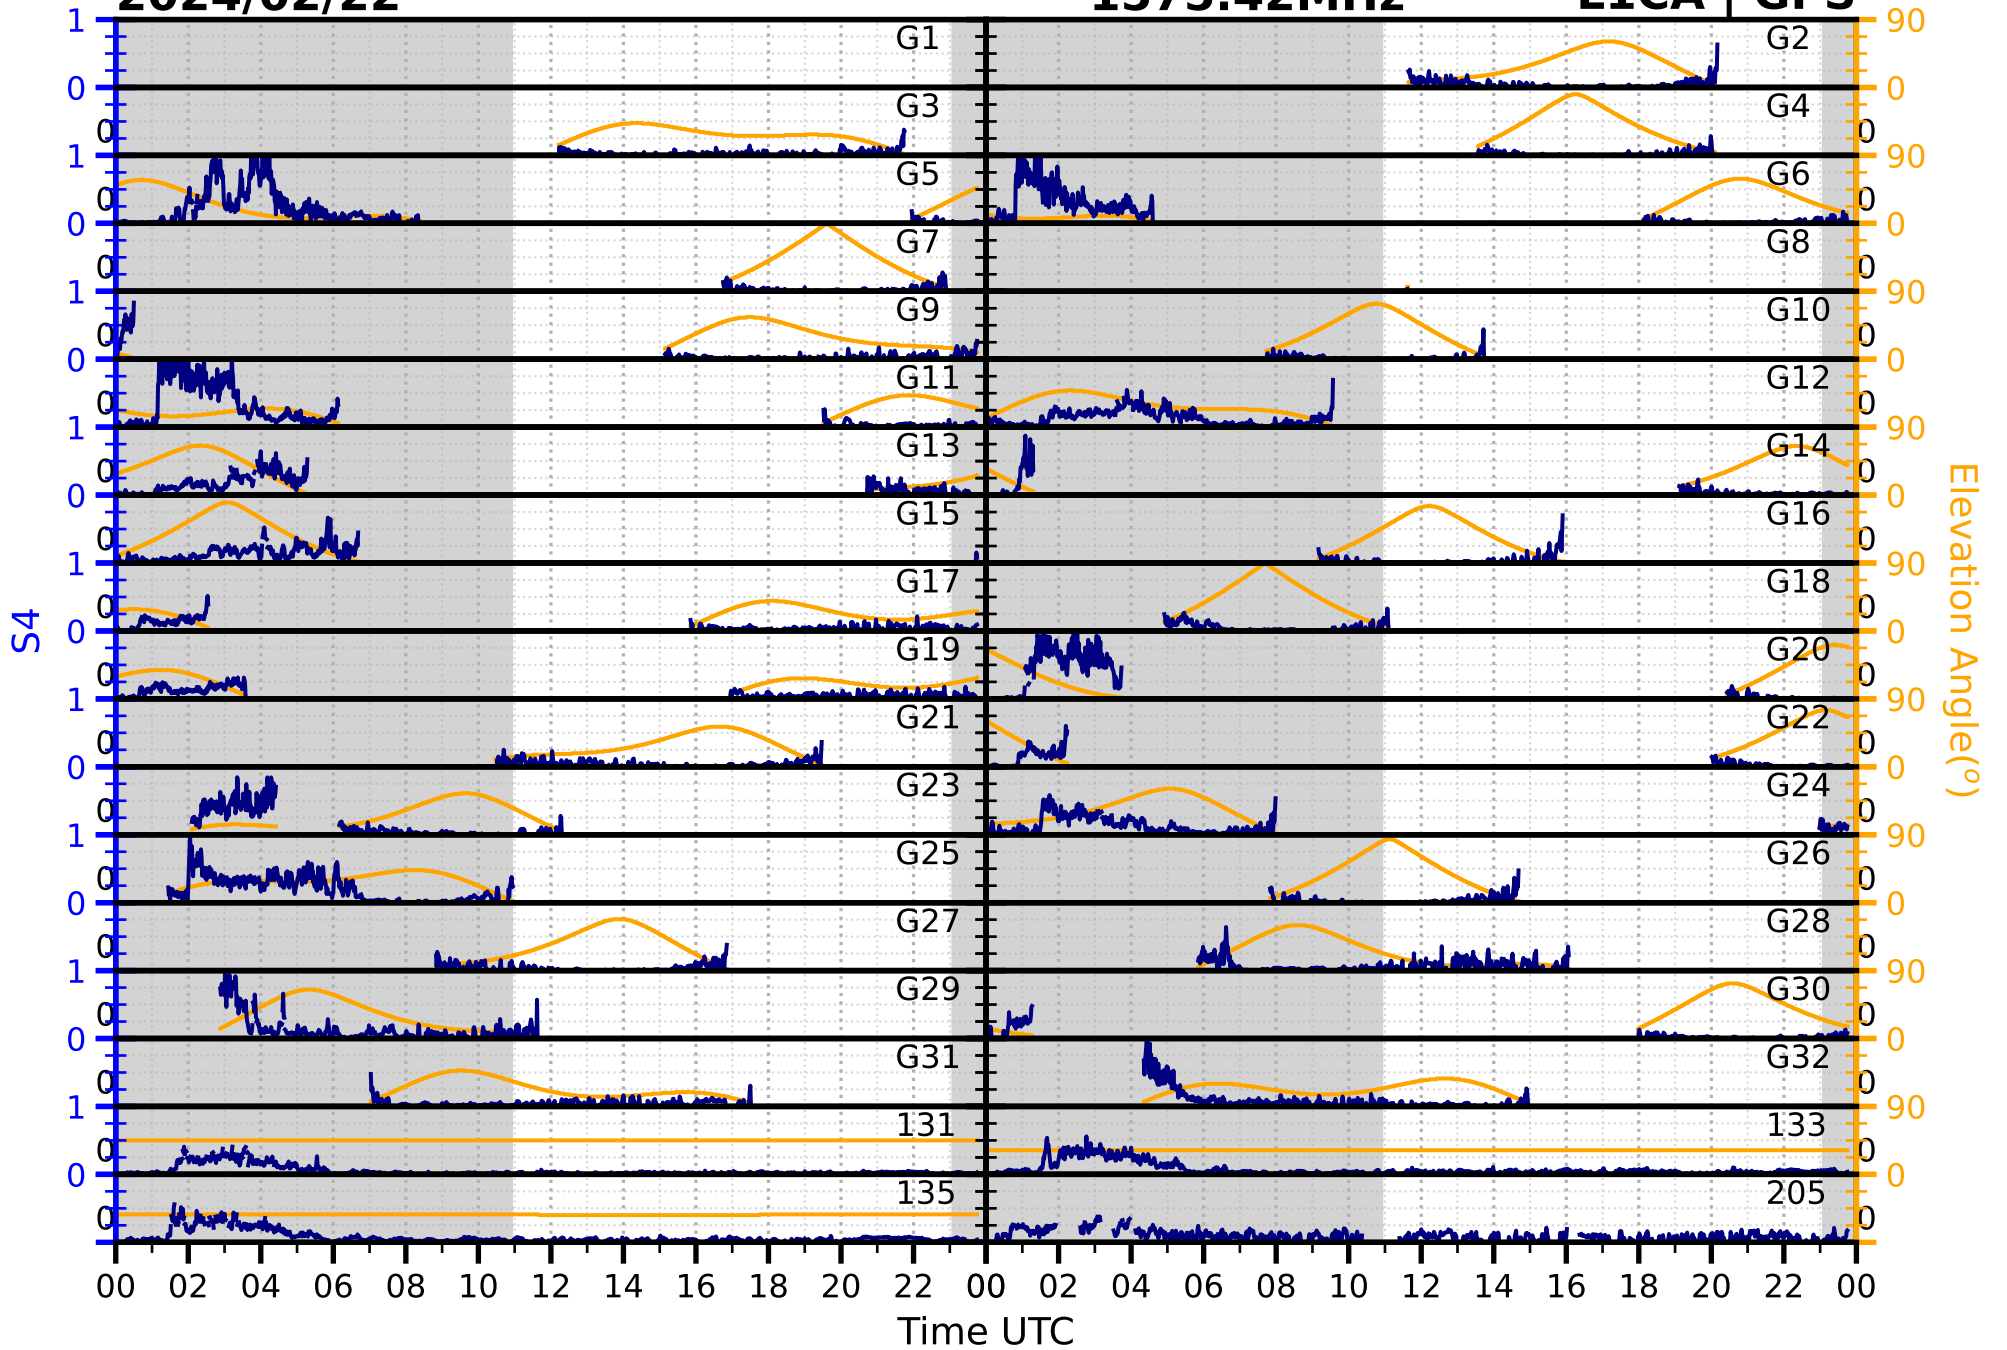

2024/02/22

S4

1575.42MHz

L1CA | GPS

2024/02/22

S4

1575.42MHz

L1BC | GALILEO

2024/02/22

S4

1602MHz

L1CA | GLONASS