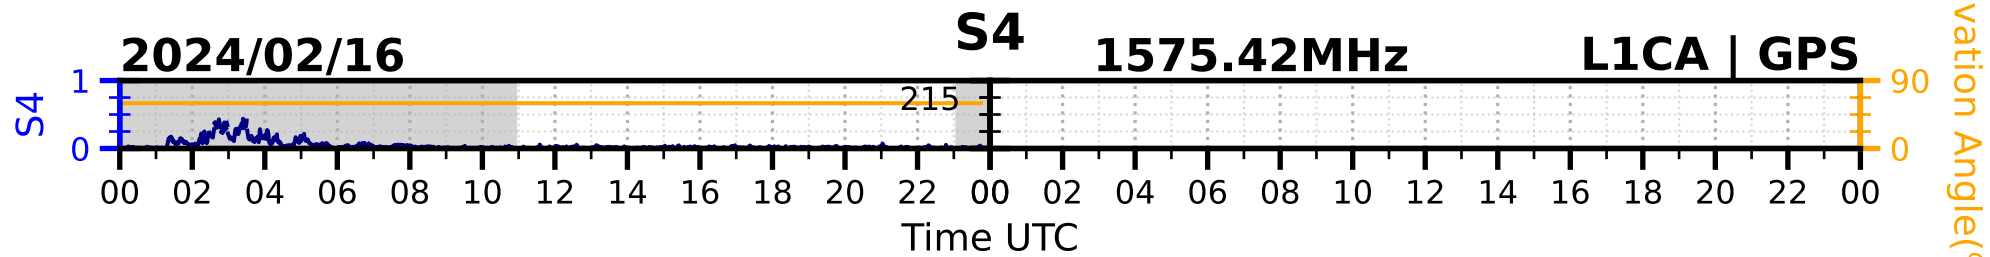

2024/02/16

S4

1575.42MHz

L1CA | GPS

2024/02/16

S4

1575.42MHz

L1BC | GALILEO

2024/02/16

S4

1602MHz

L1CA | GLONASS