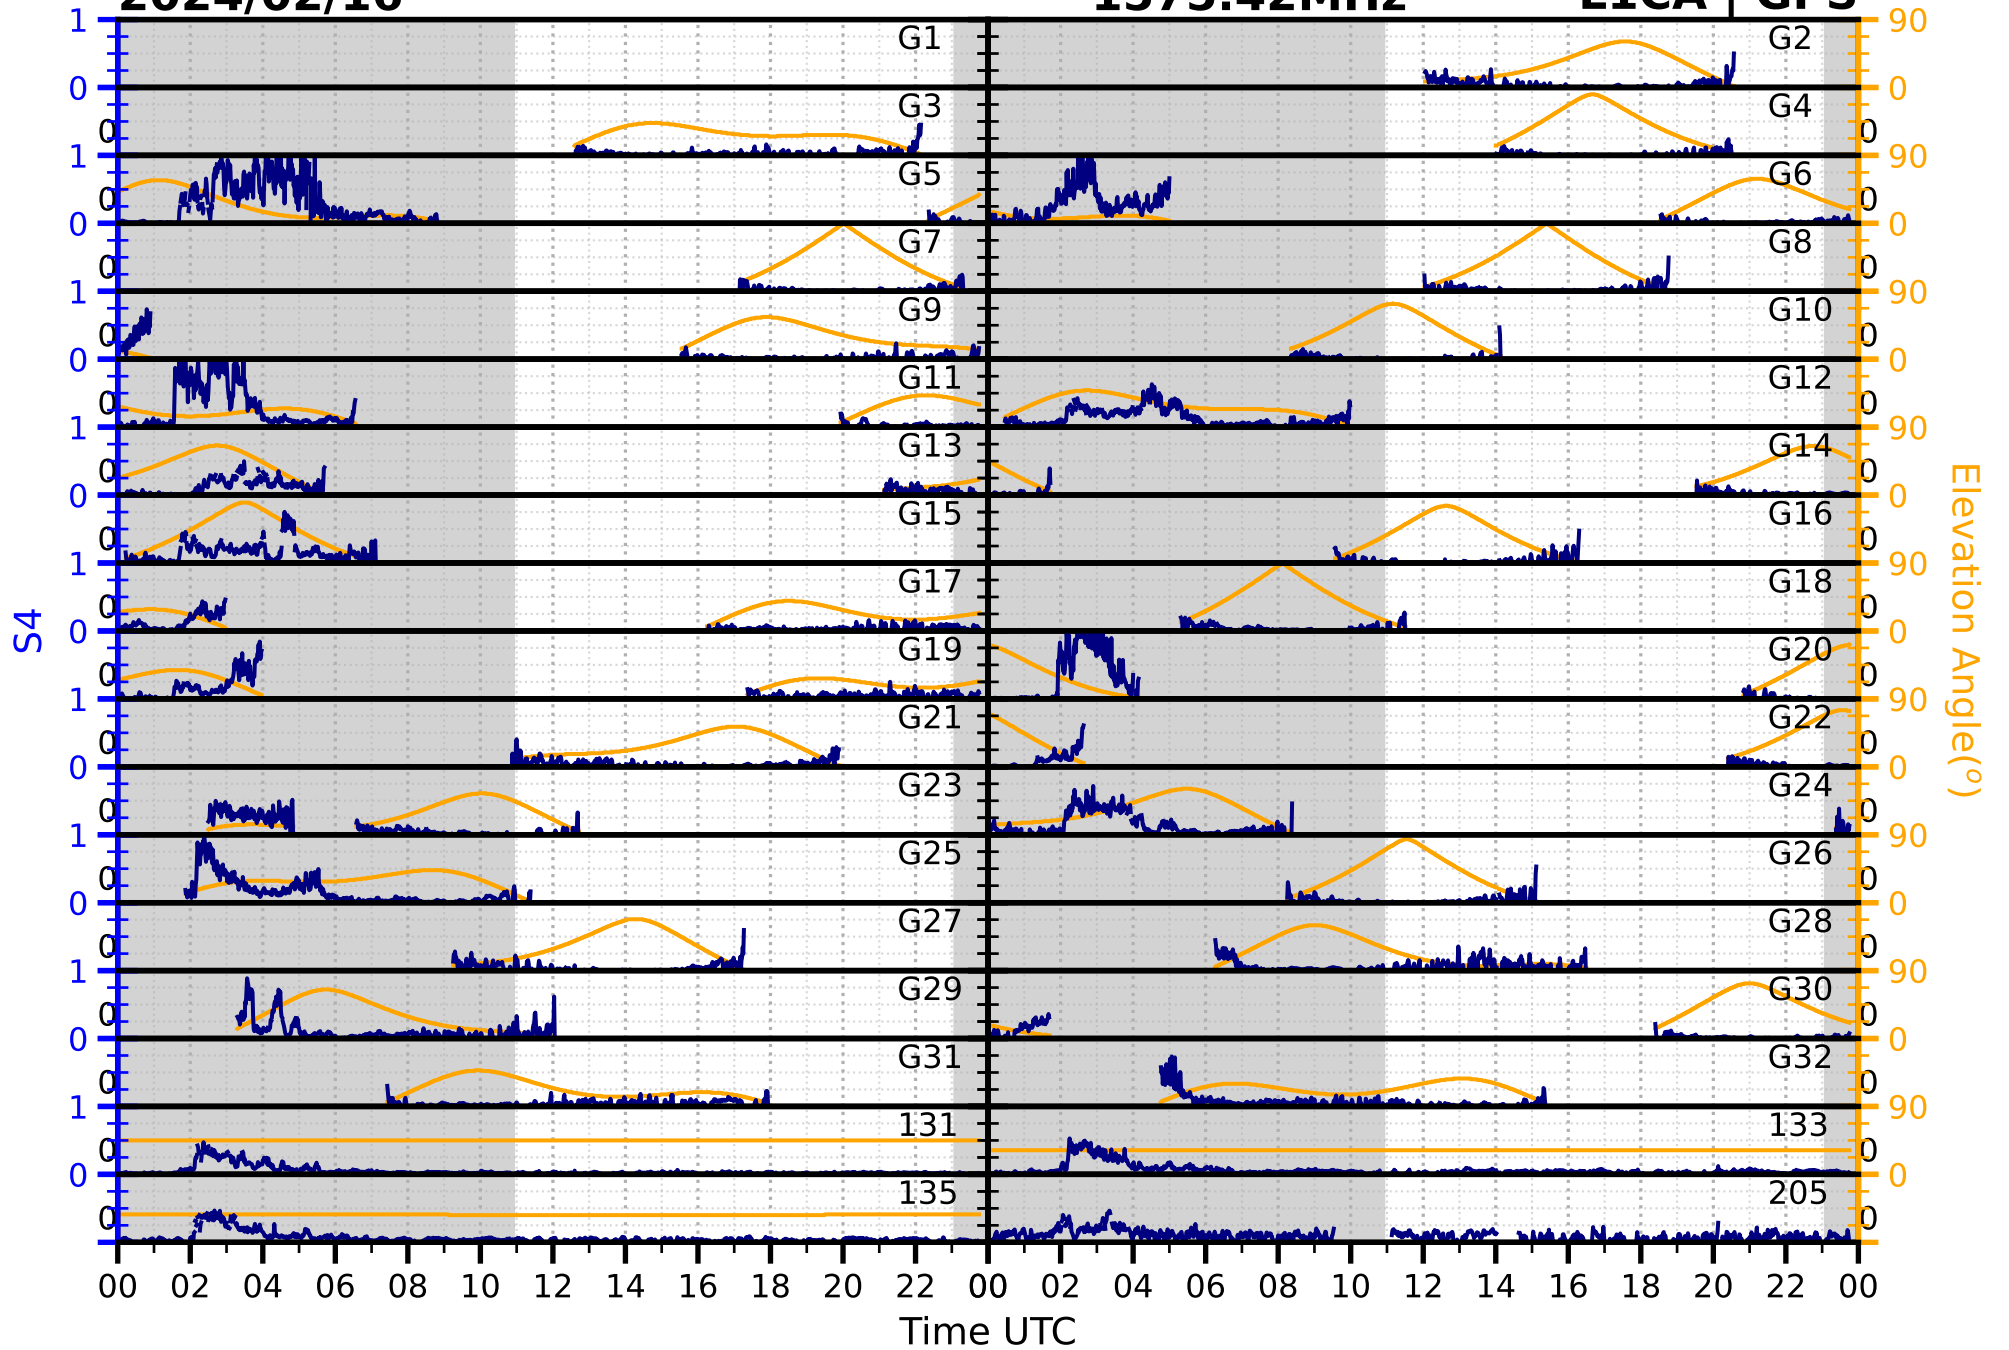

2024/02/16

S4

1575.42MHz

L1CA | GPS

2024/02/16

S4

1575.42MHz

L1BC | GALILEO

2024/02/16

S4

1602MHz

L1CA | GLONASS