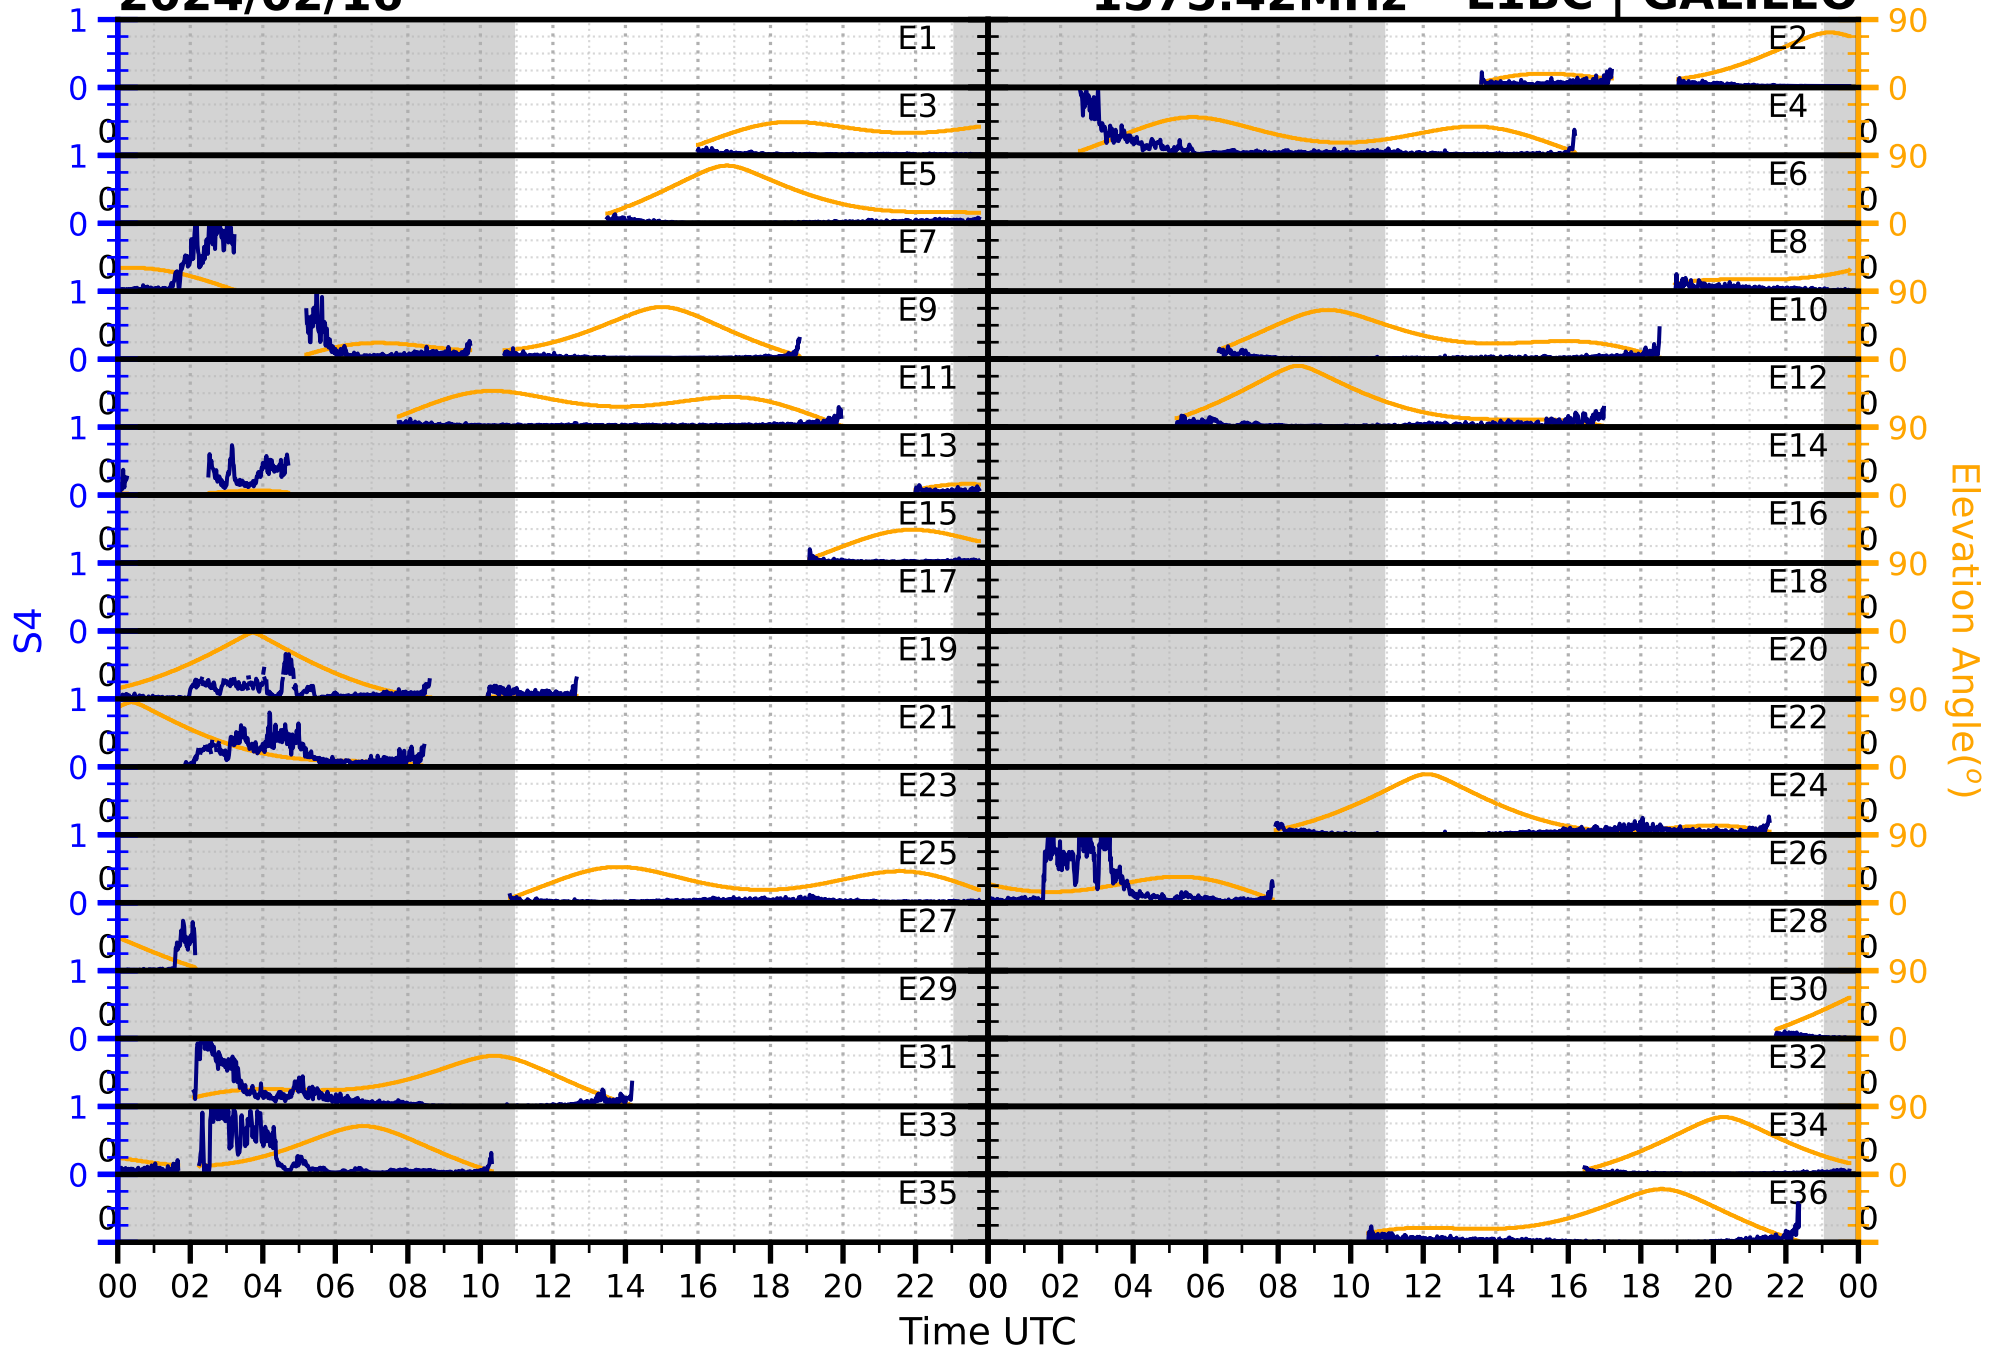

2024/02/16

S4

1575.42MHz

L1CA | GPS

2024/02/16

S4

1575.42MHz

L1BC | GALILEO

2024/02/16

S4

1602MHz

L1CA | GLONASS