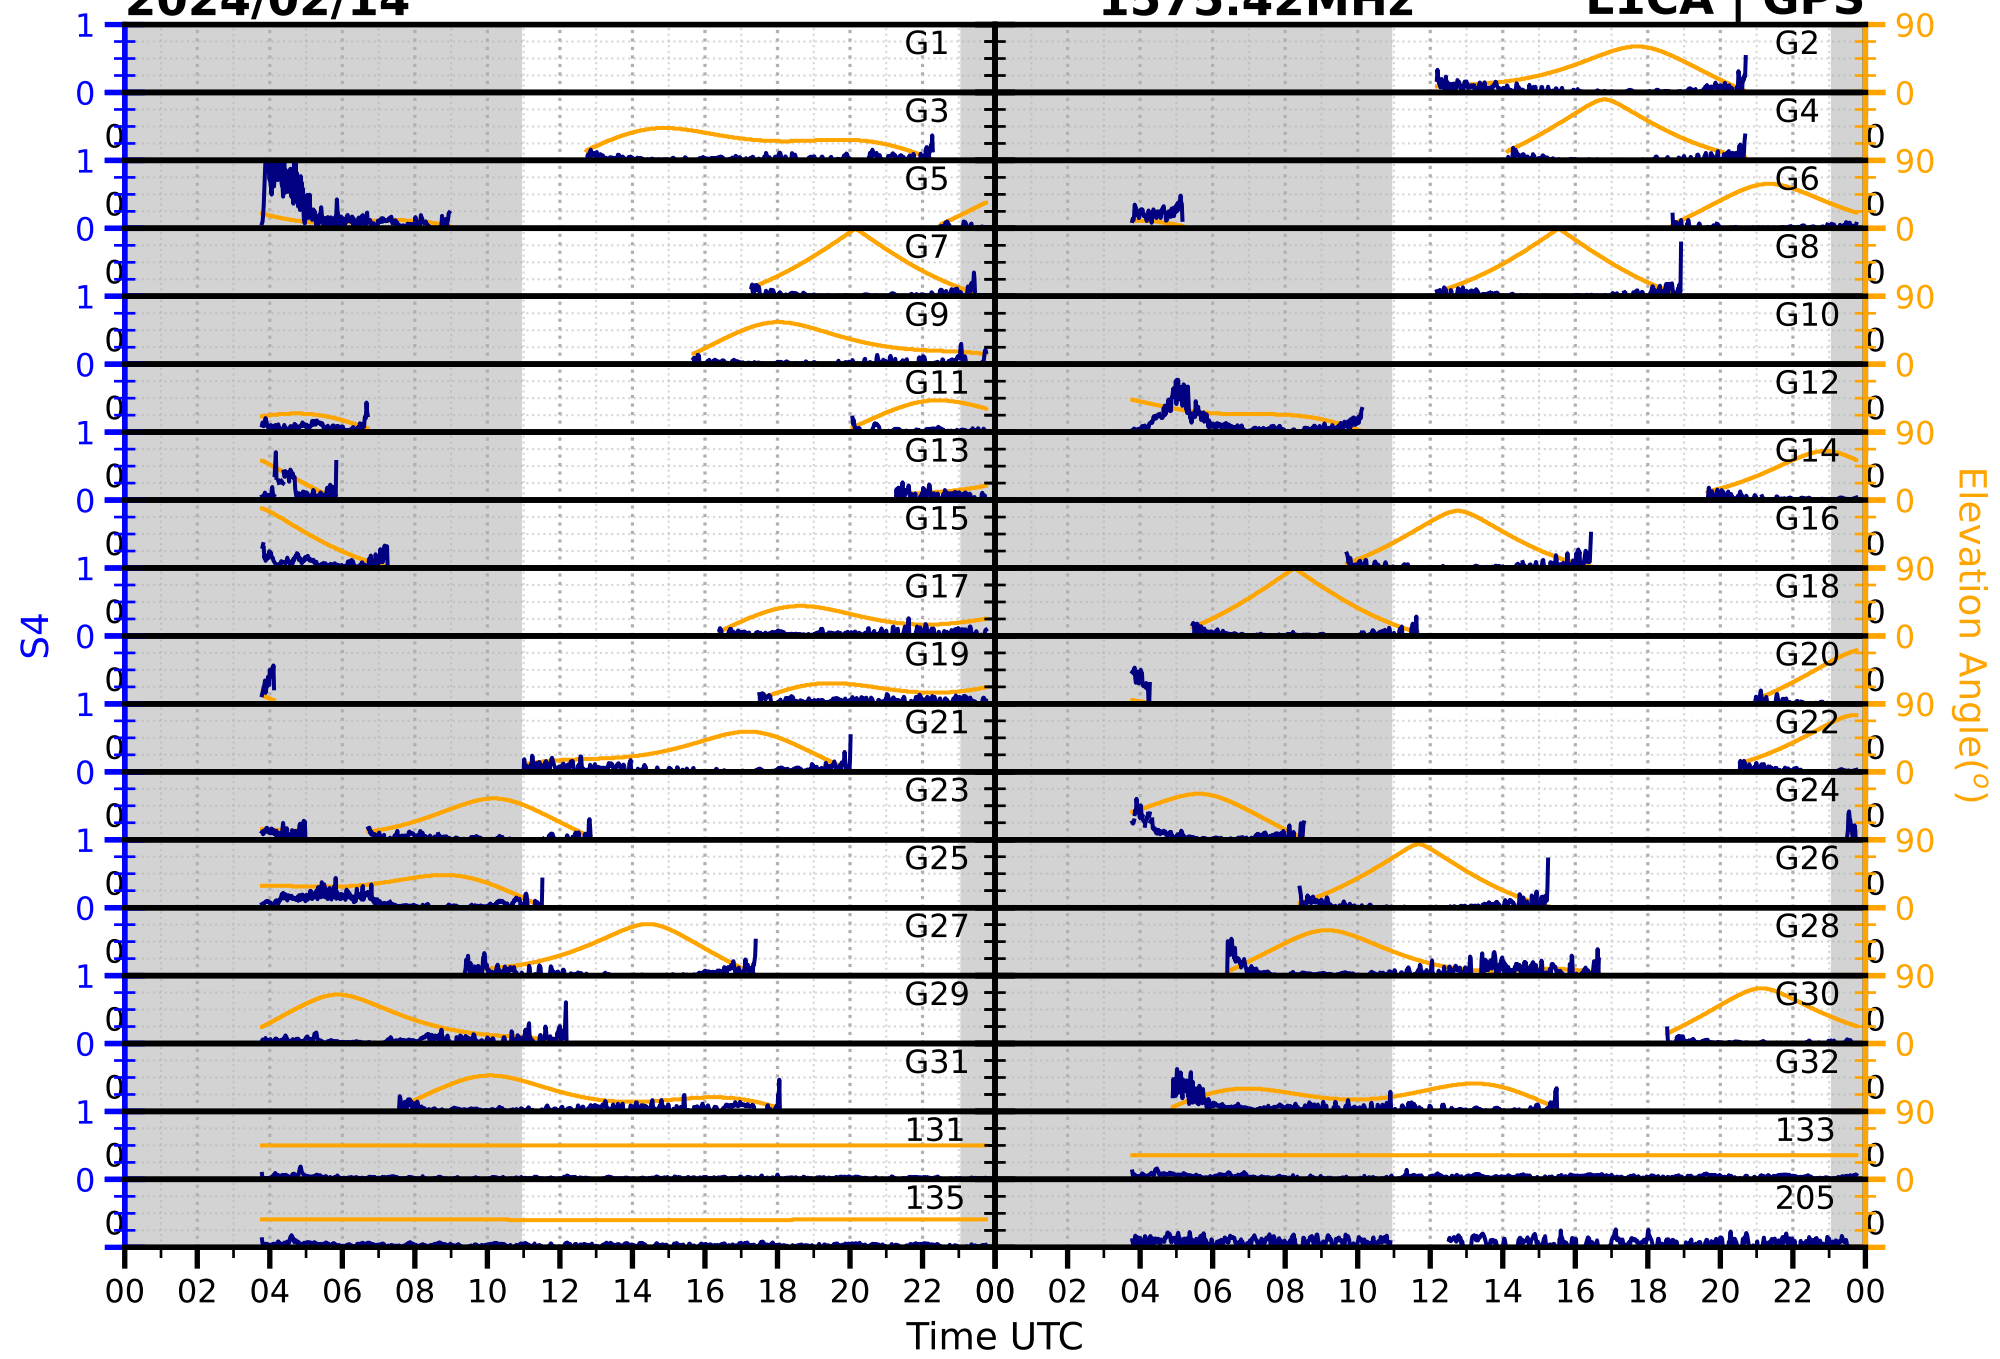

2024/02/14

S4

1575.42MHz

L1CA | GPS

2024/02/14

S4

1575.42MHz

L1BC | GALILEO

2024/02/14

S4

1602MHz

L1CA | GLONASS