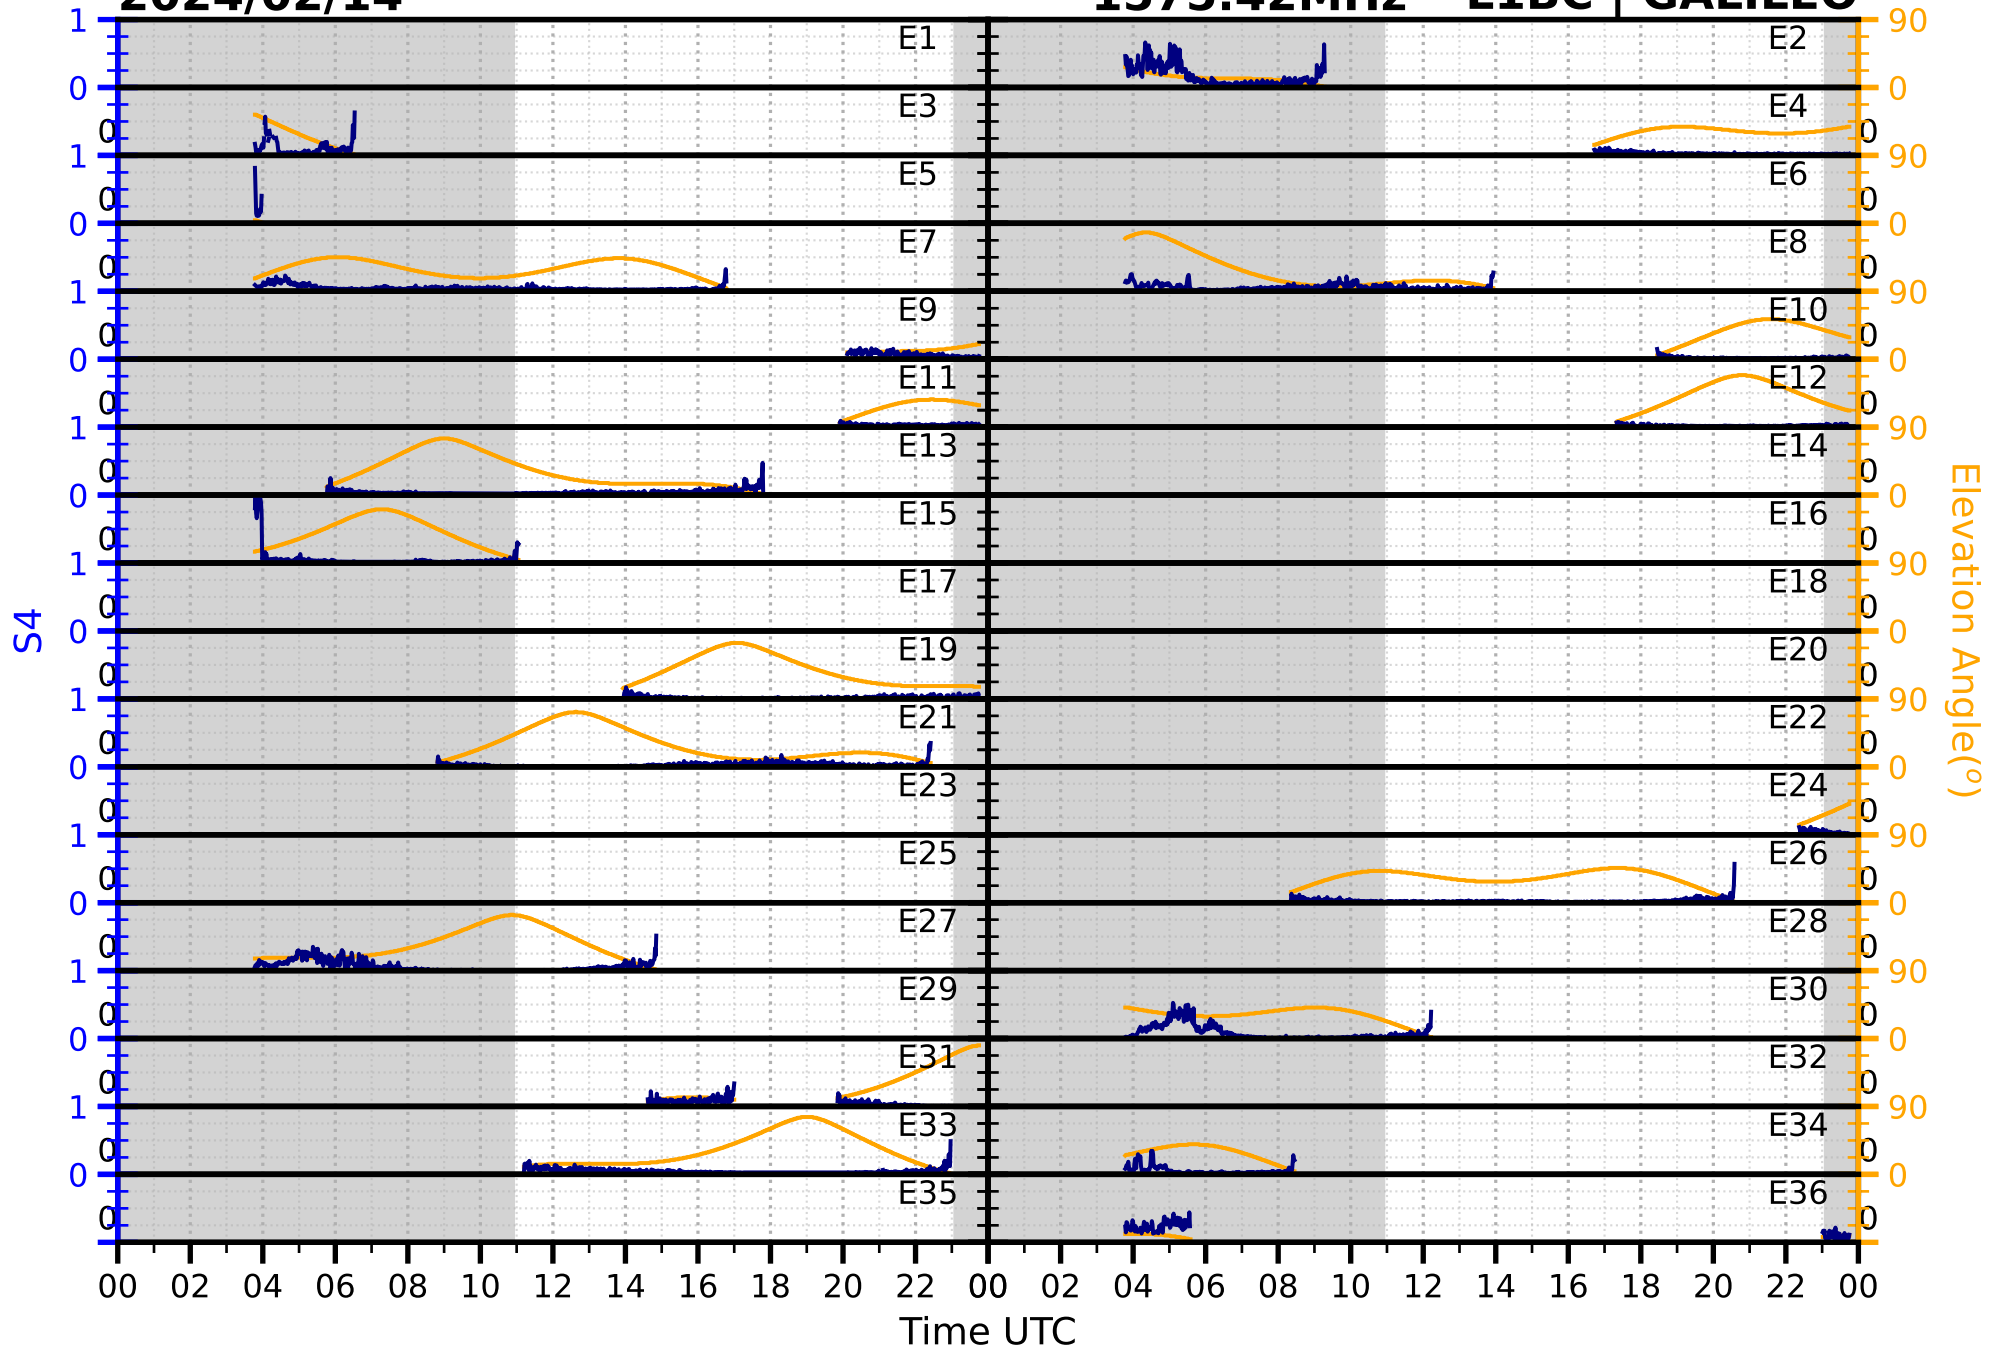

2024/02/14

S4

1575.42MHz

L1CA | GPS

2024/02/14

S4

1575.42MHz

L1BC | GALILEO

2024/02/14

S4

1602MHz

L1CA | GLONASS