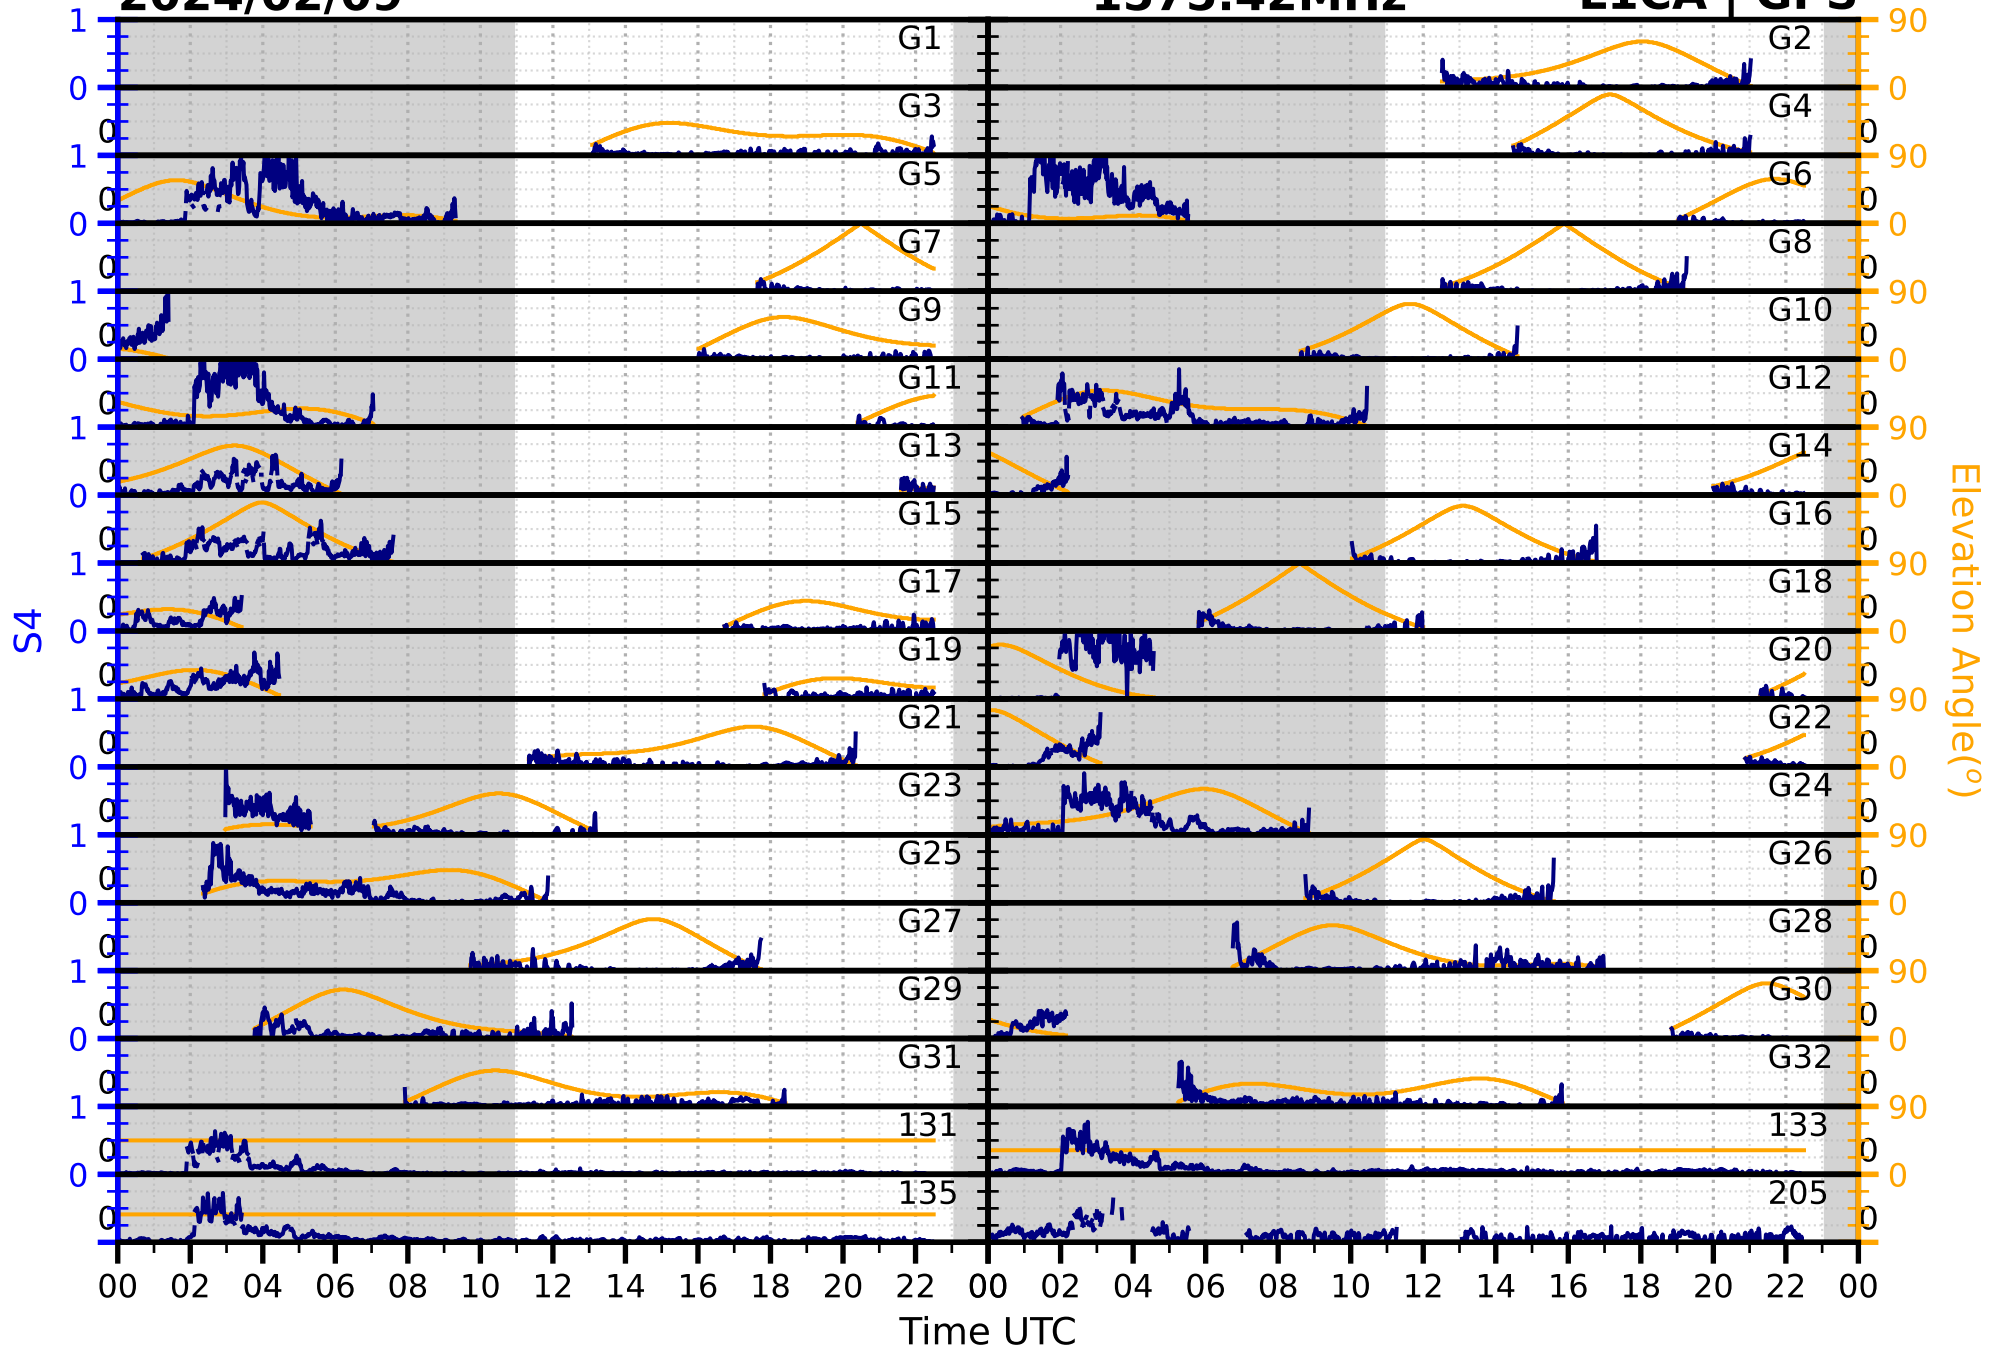

2024/02/09

S4

1575.42MHz

L1CA | GPS

2024/02/09

S4

1575.42MHz

L1BC | GALILEO

2024/02/09

S4

1602MHz

L1CA | GLONASS