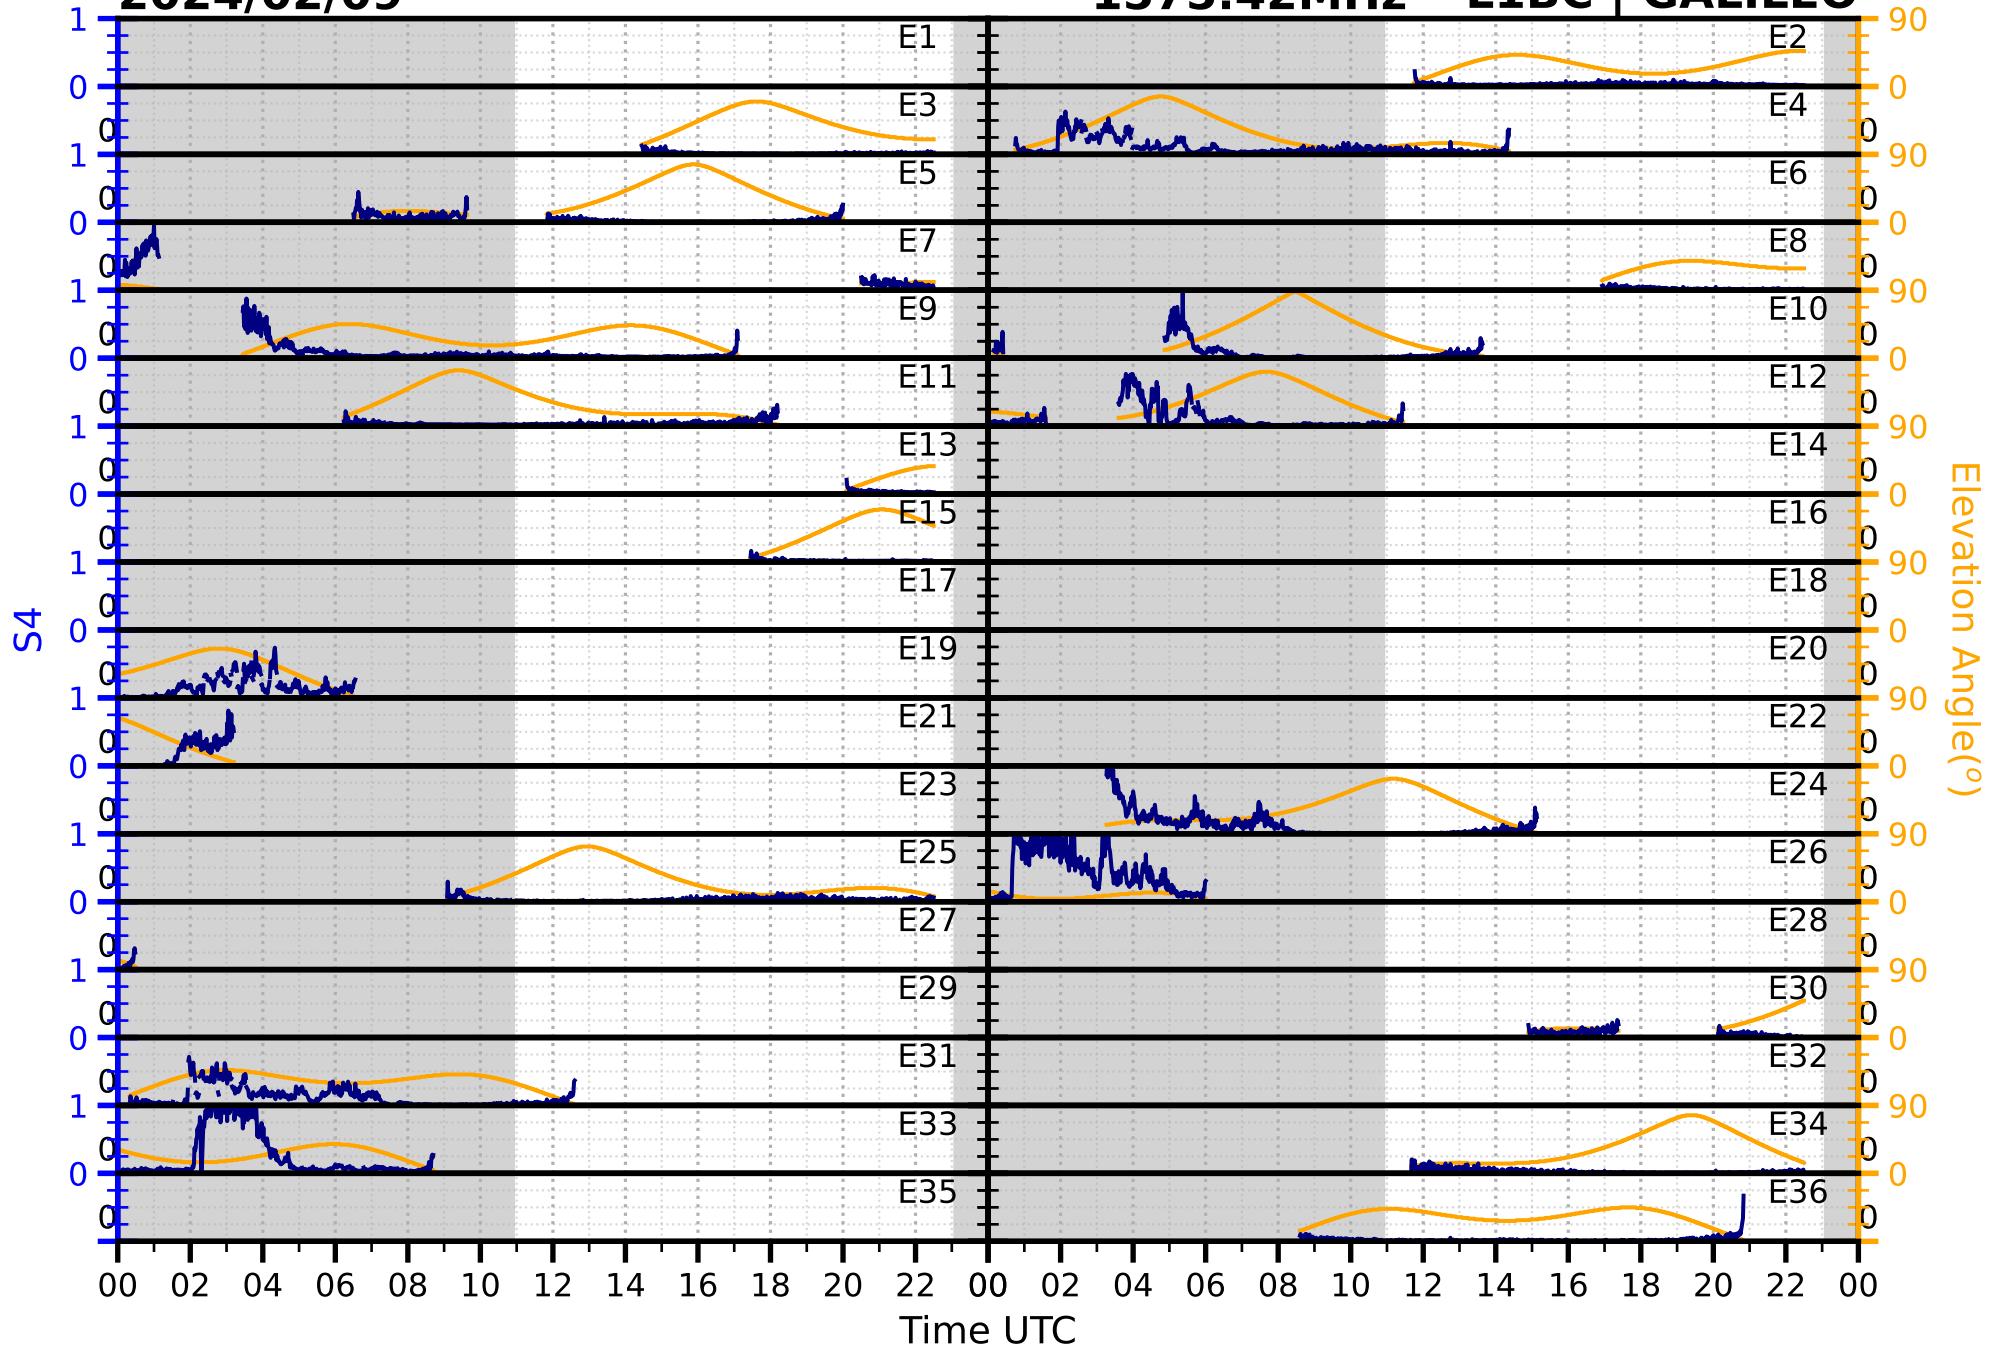

2024/02/09

S4

1575.42MHz

L1CA | GPS

2024/02/09

S4

1575.42MHz

L1BC | GALILEO

2024/02/09

S4

1602MHz

L1CA | GLONASS