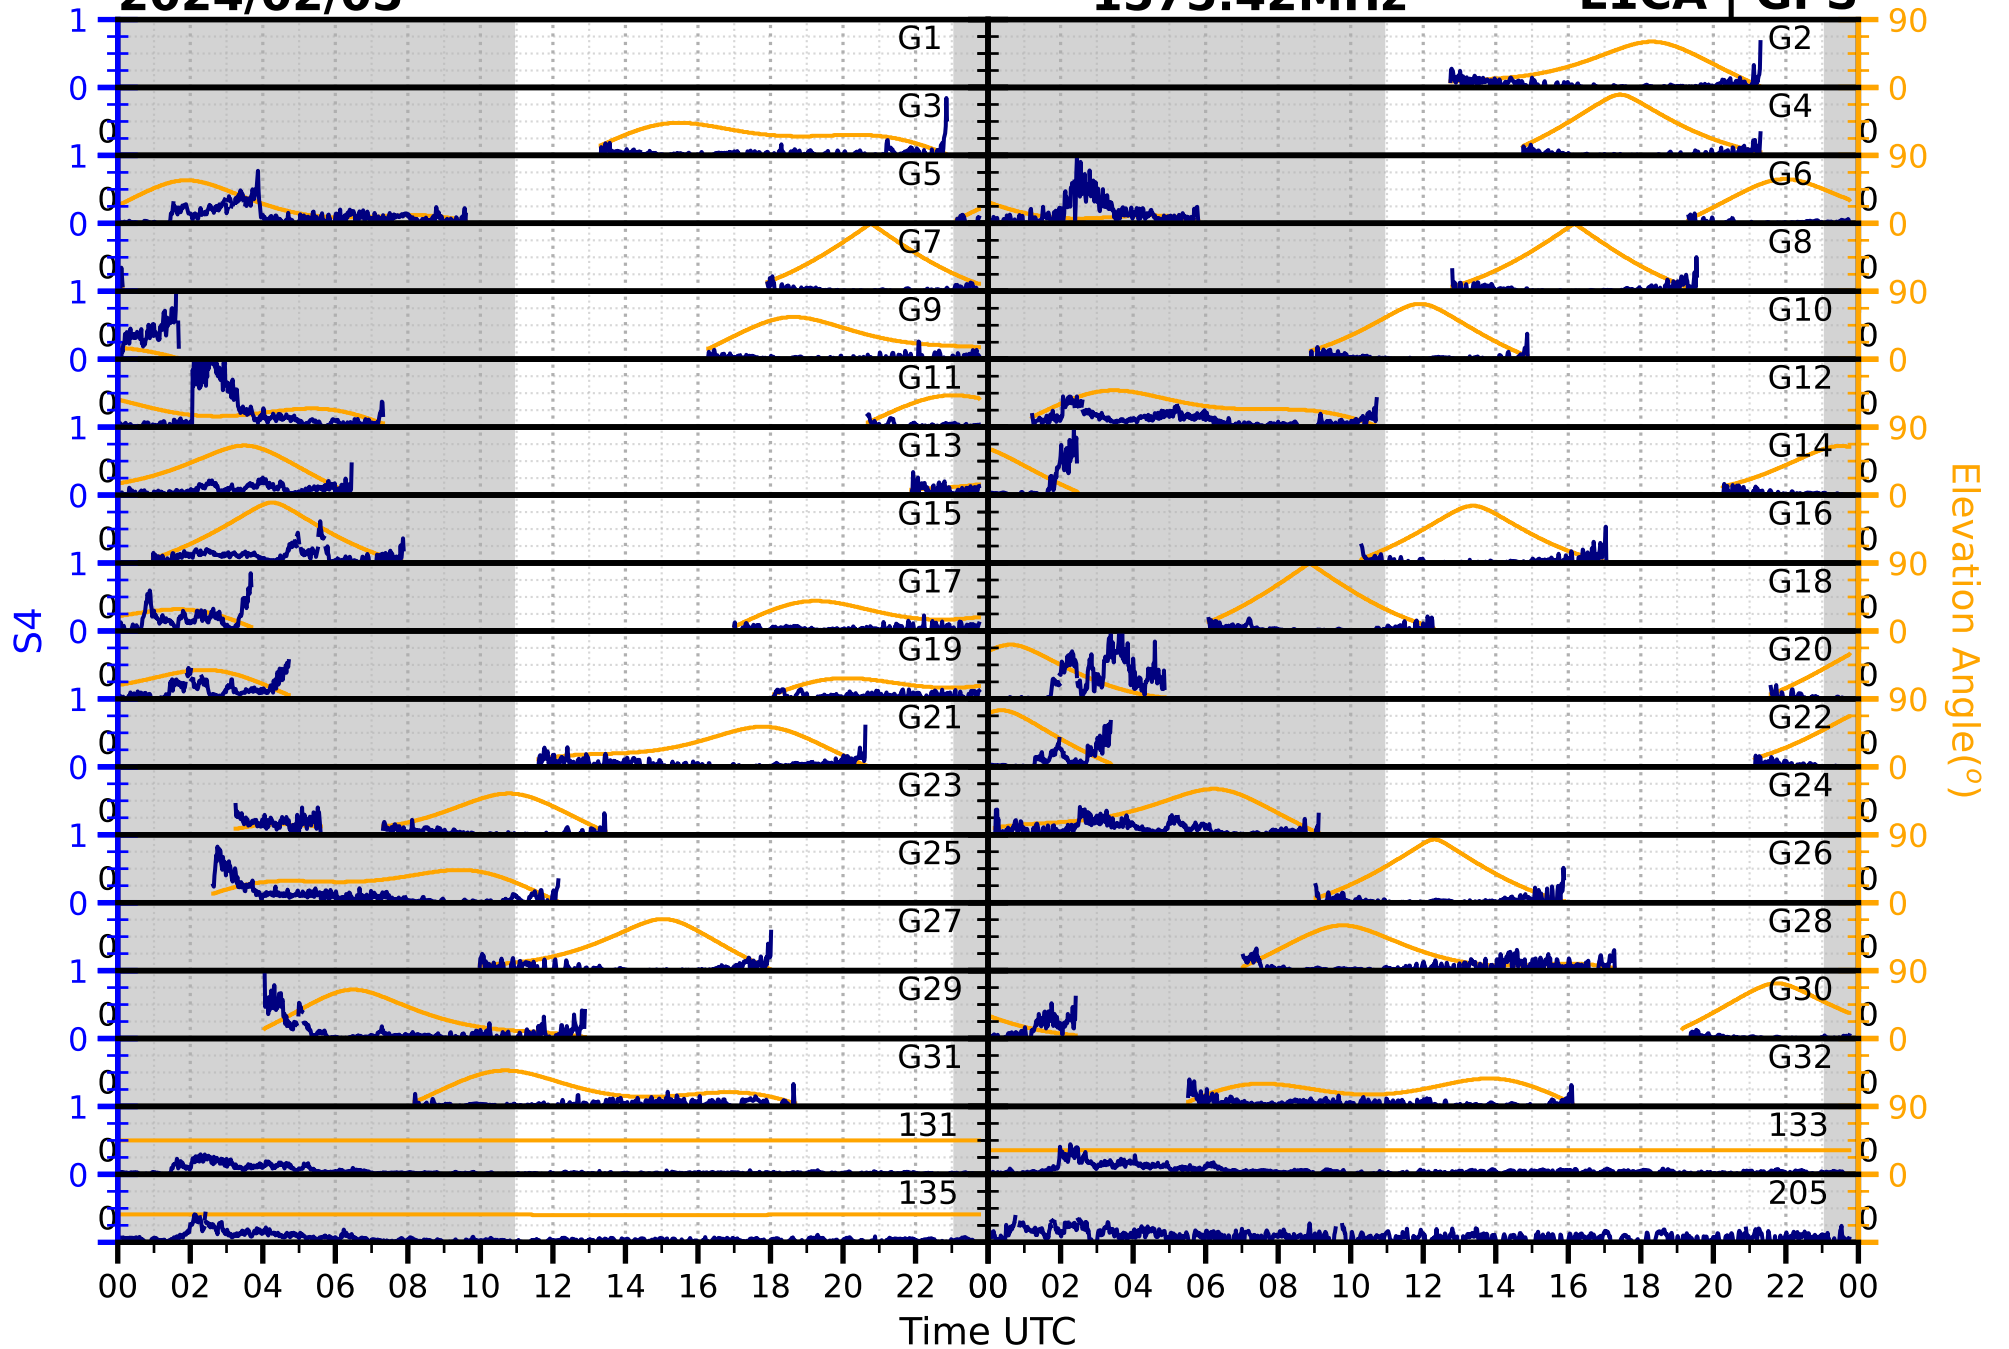

2024/02/05

S4

1575.42MHz

L1CA | GPS

2024/02/05

S4 1575.42MHz L1BC | GALILEO

2024/02/05

S4

1602MHz

L1CA | GLONASS