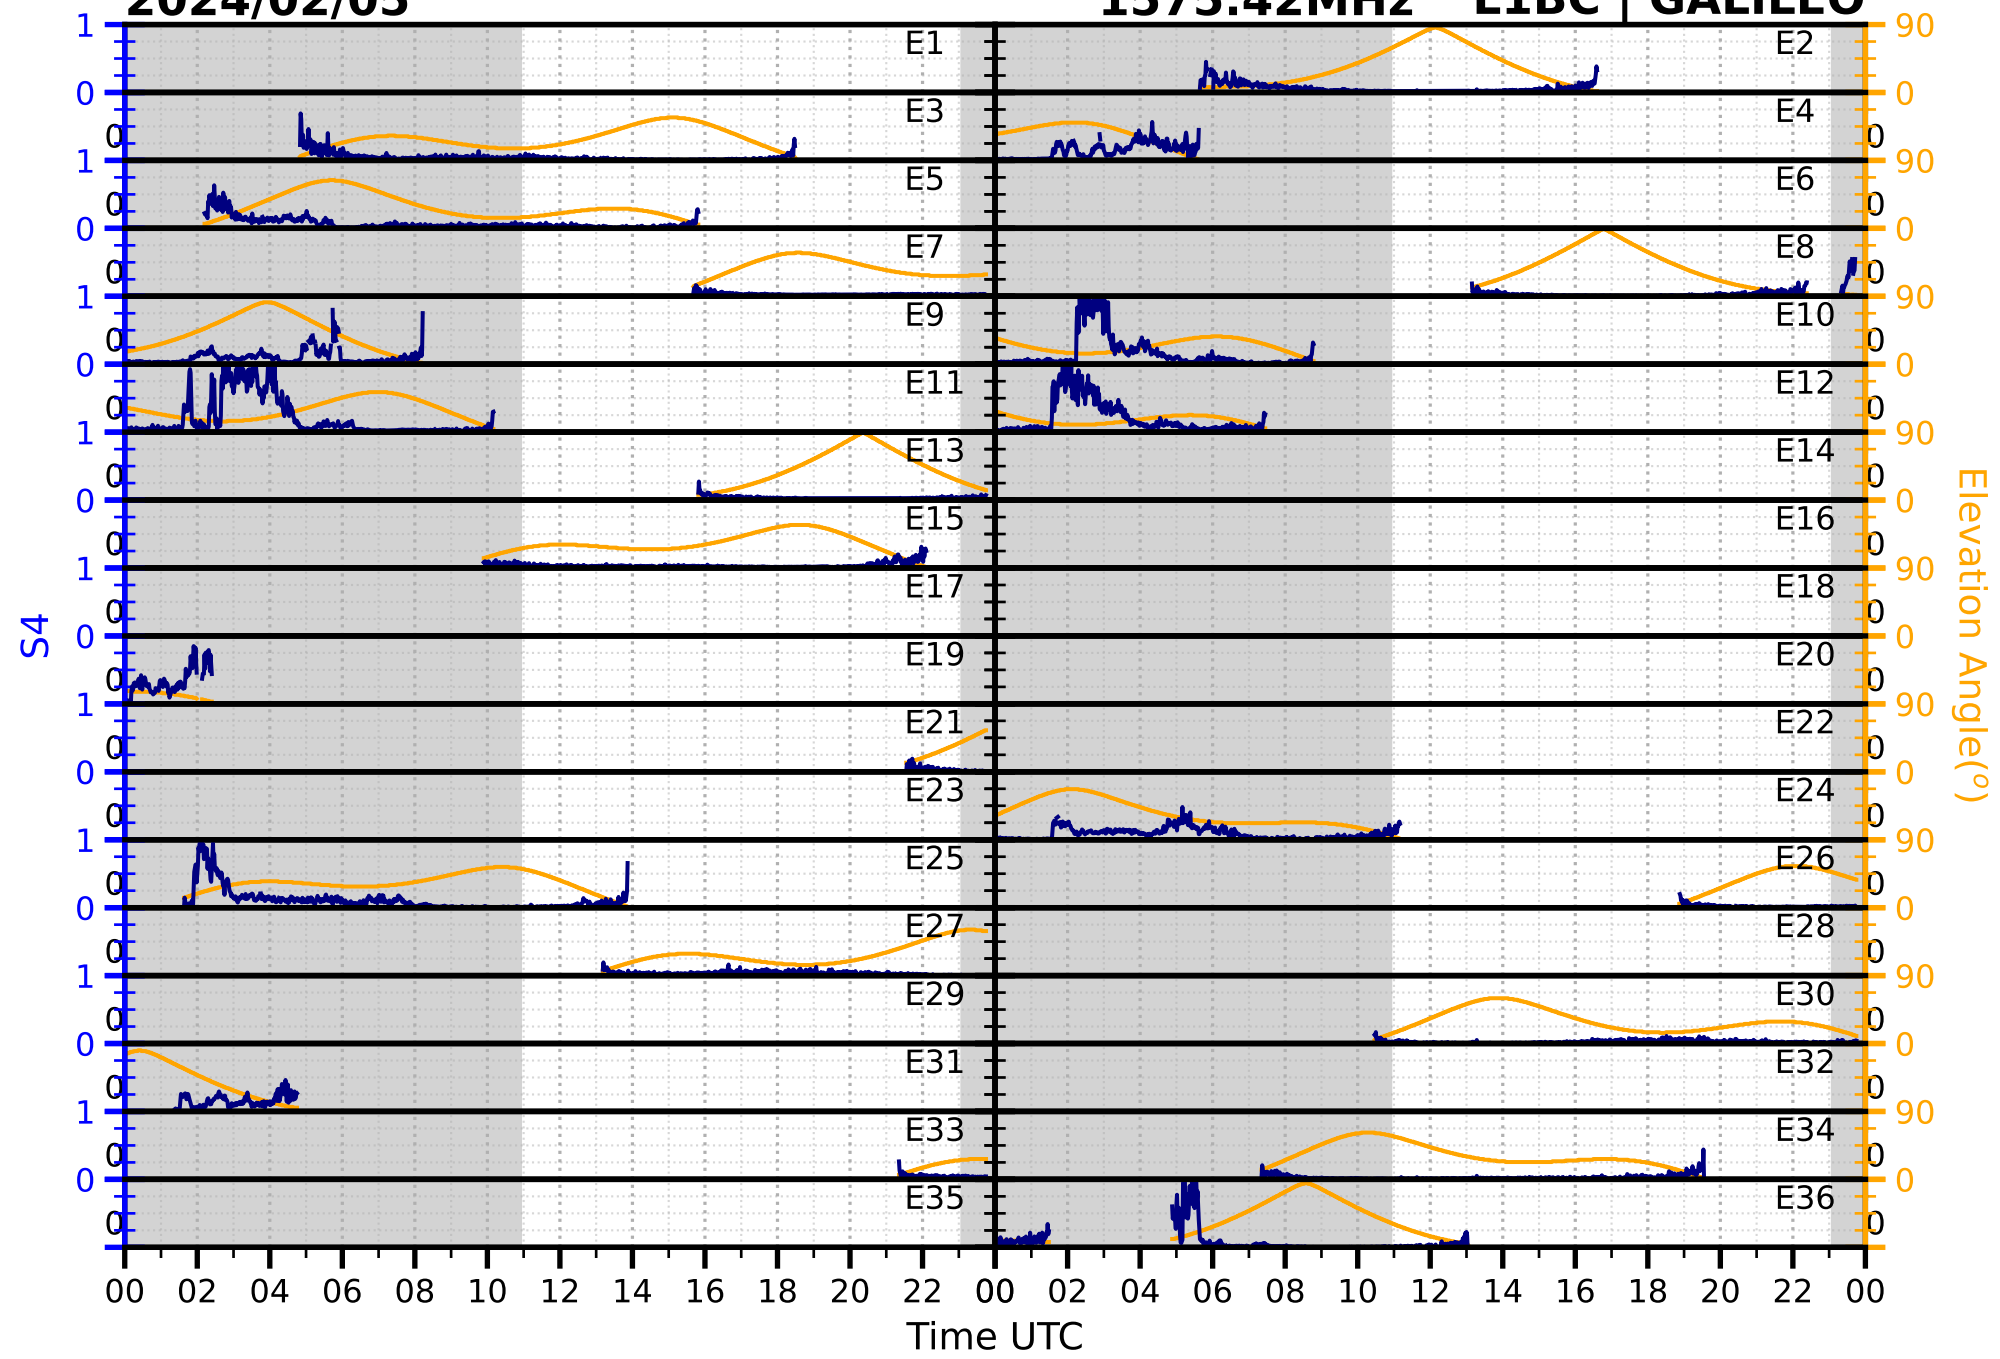

2024/02/05

S4

1575.42MHz

L1CA | GPS

2024/02/05

S4 1575.42MHz L1BC | GALILEO

2024/02/05

S4

1602MHz

L1CA | GLONASS