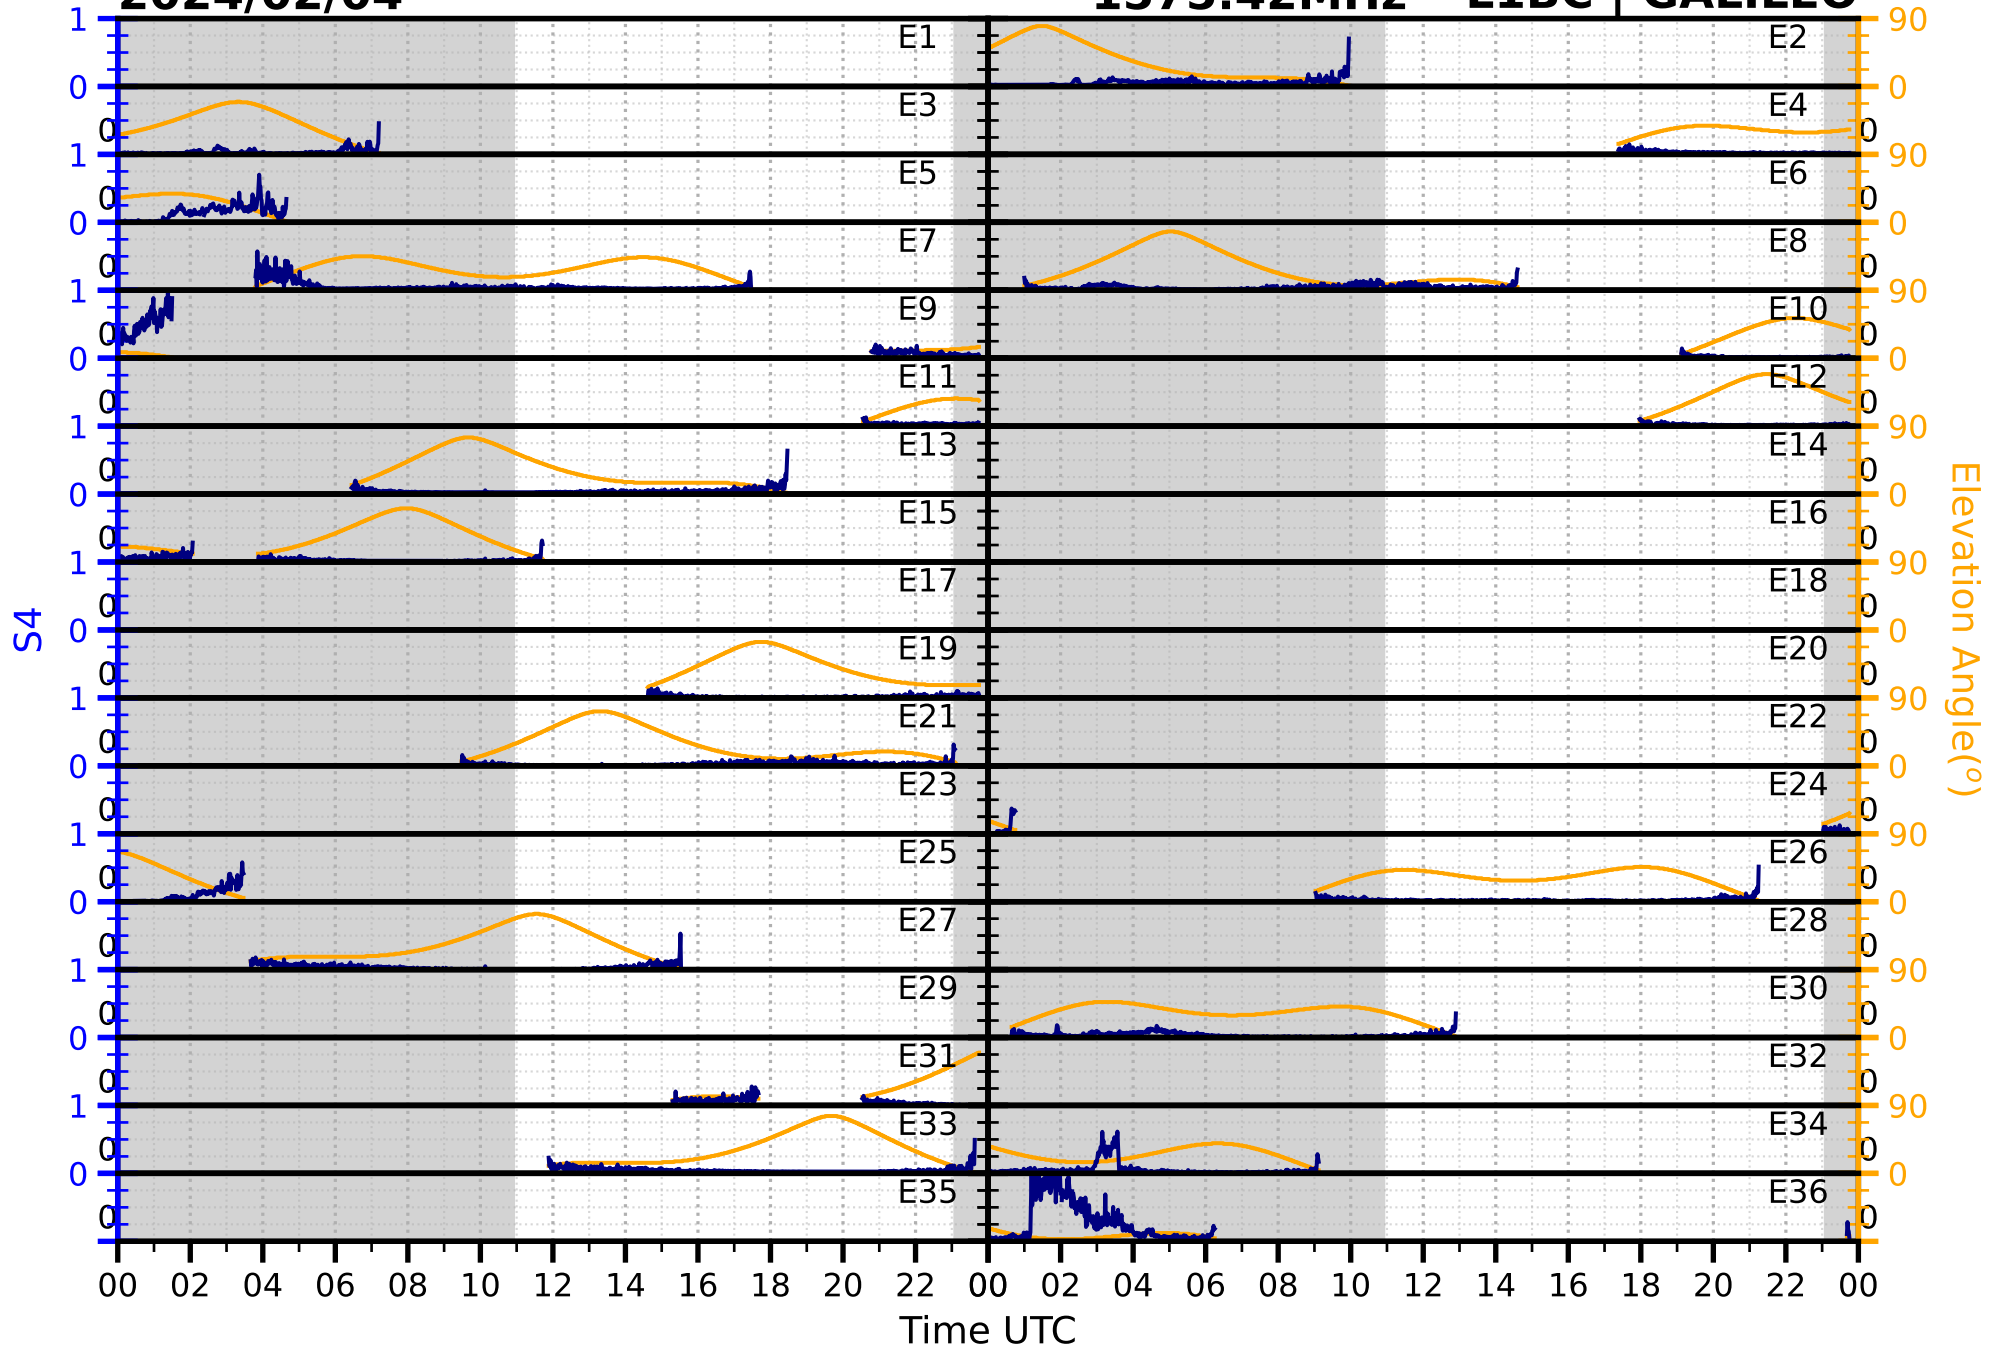

2024/02/04

S4

1575.42MHz

L1CA | GPS

2024/02/04

S4

1575.42MHz

L1BC | GALILEO

2024/02/04

S4

1602MHz

L1CA | GLONASS