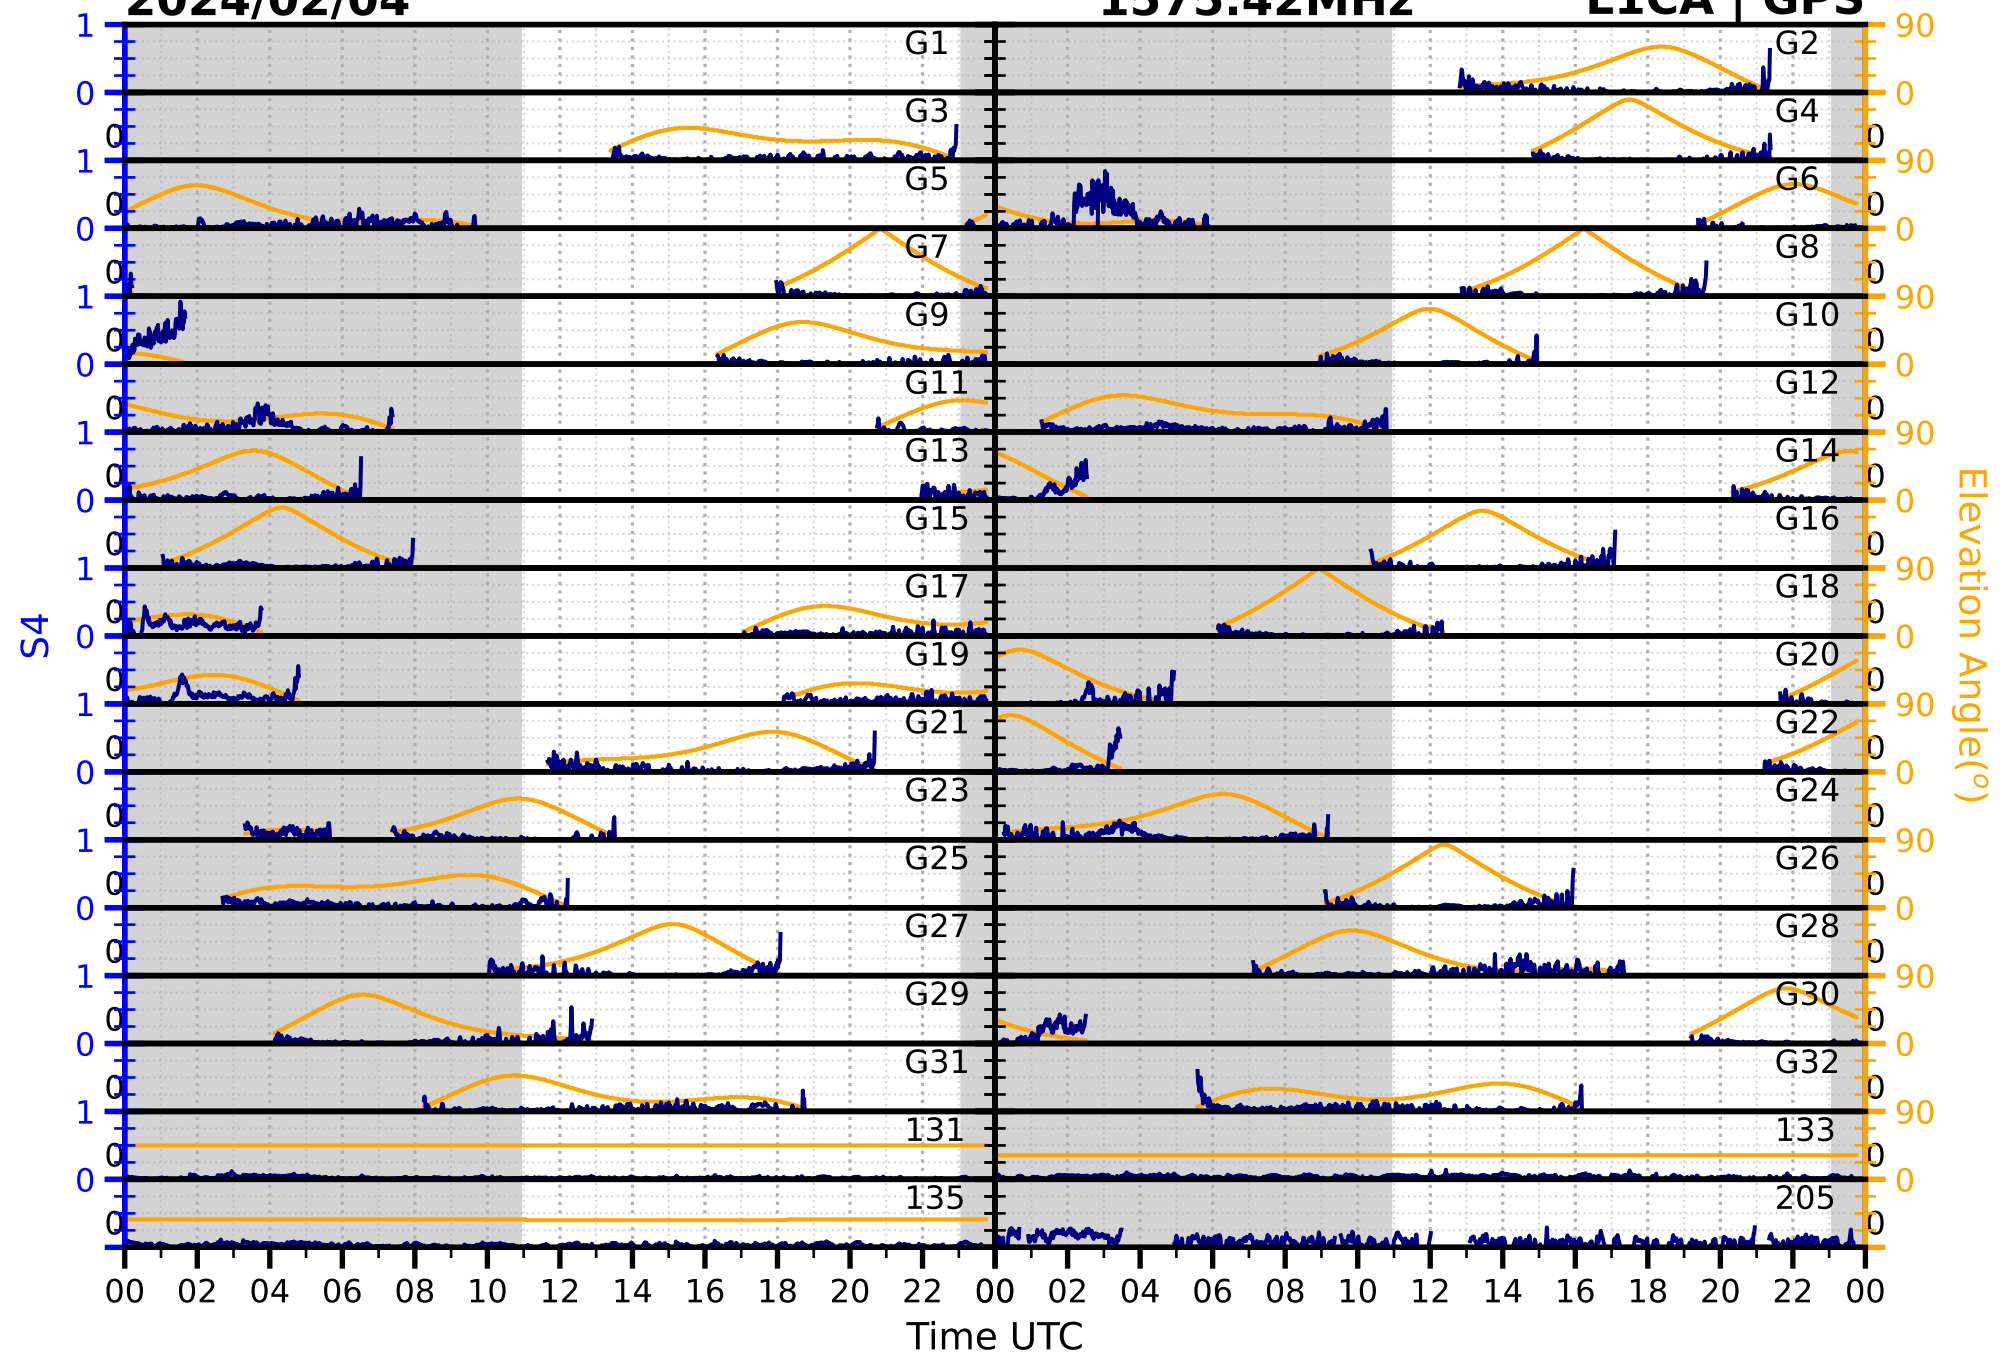

2024/02/04

S4

1575.42MHz

L1CA | GPS

2024/02/04

S4

1575.42MHz

L1BC | GALILEO

2024/02/04

S4

1602MHz

L1CA | GLONASS