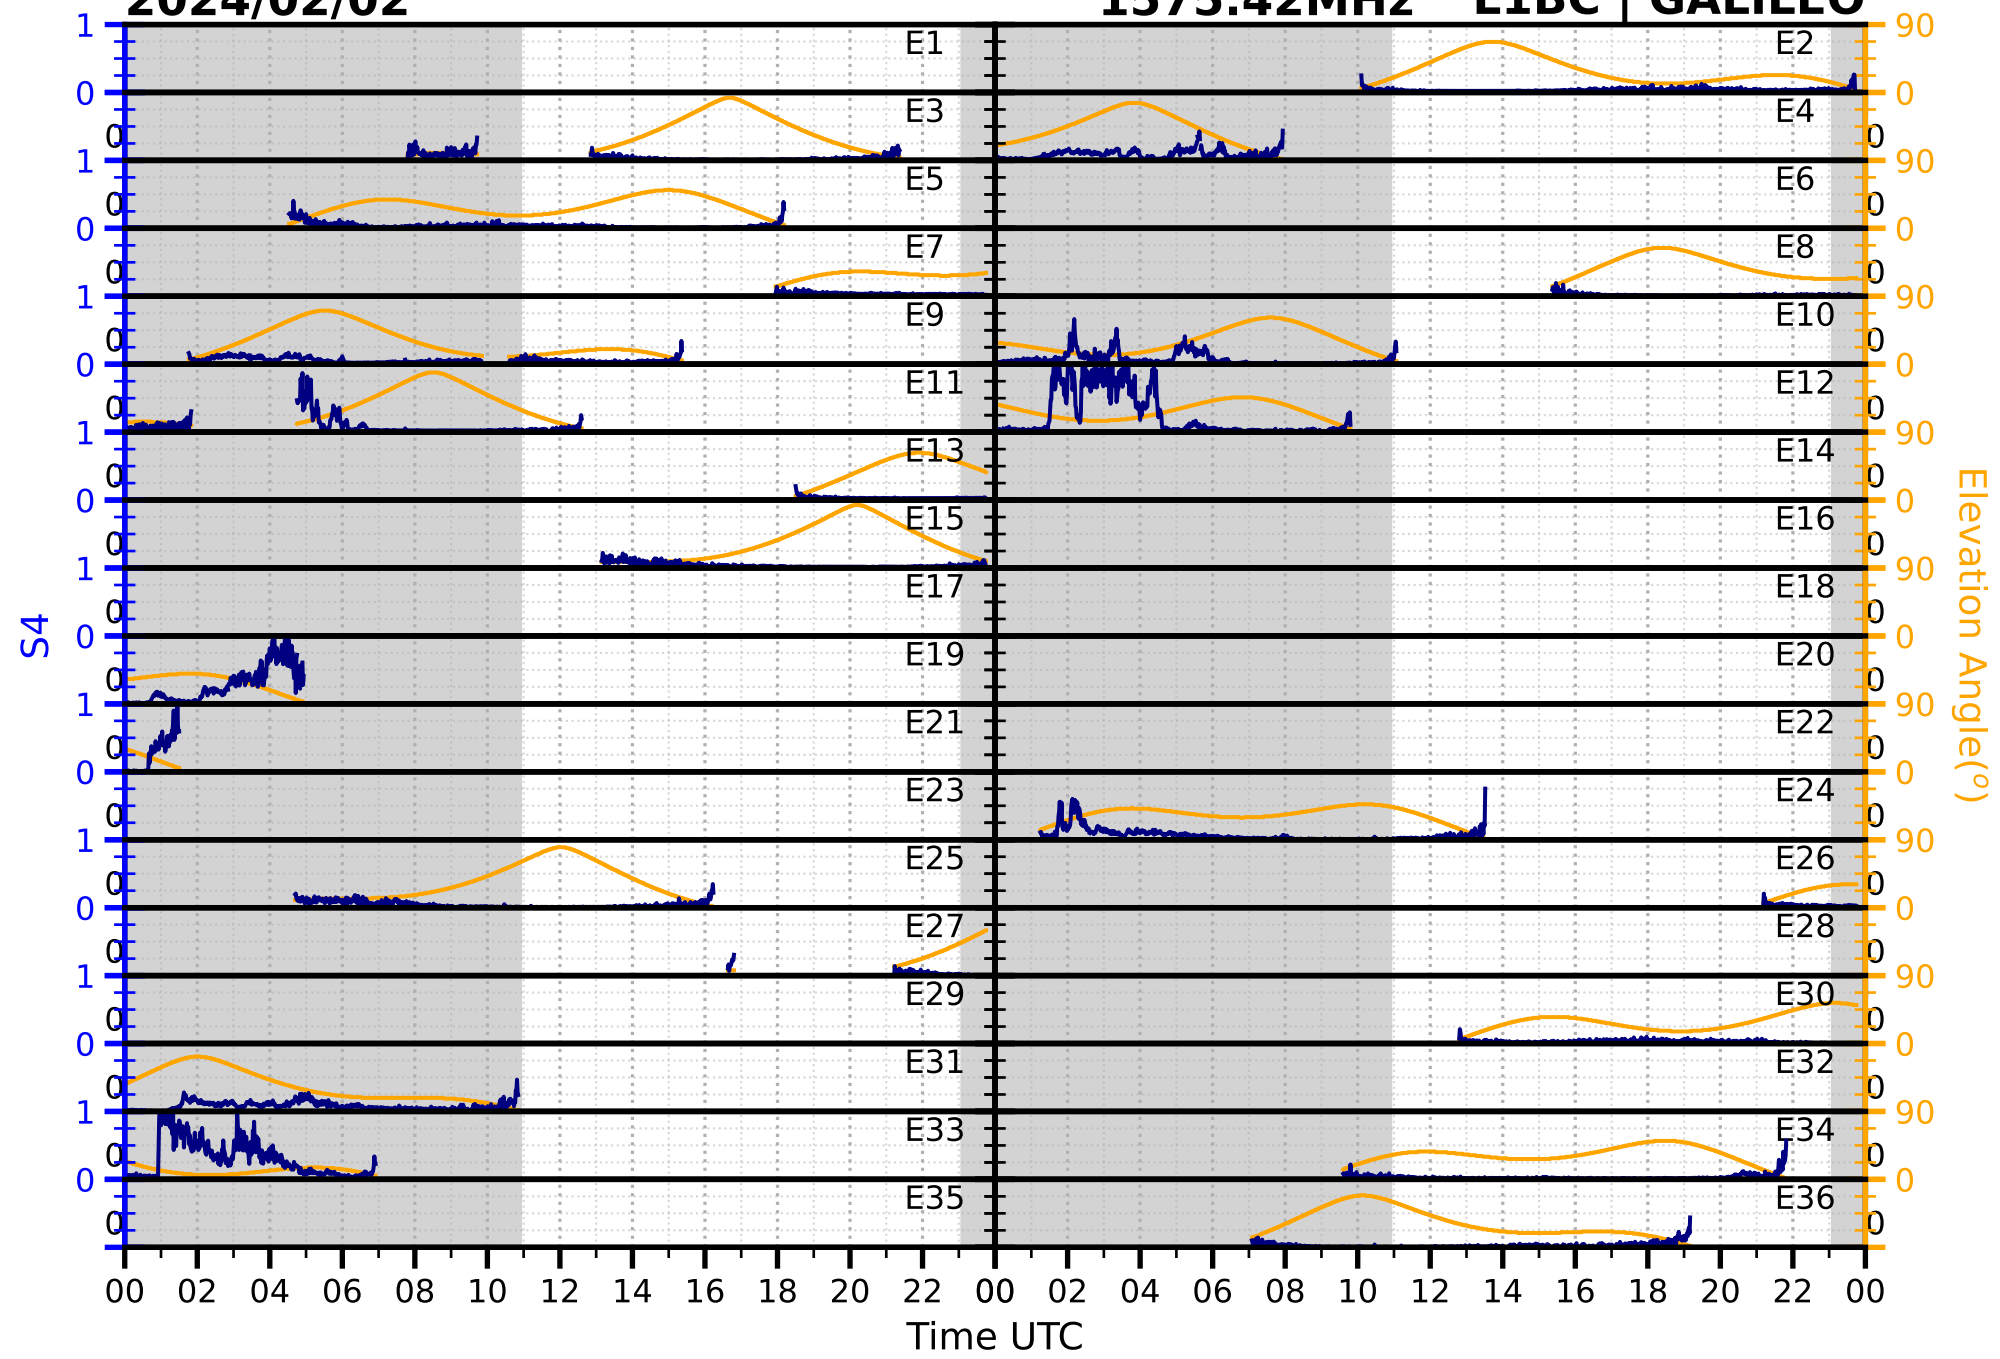

2024/02/02

S4

1575.42MHz

L1CA | GPS

2024/02/02

S4 1575.42MHz L1BC | GALILEO

2024/02/02

S4

1602MHz

L1CA | GLONASS