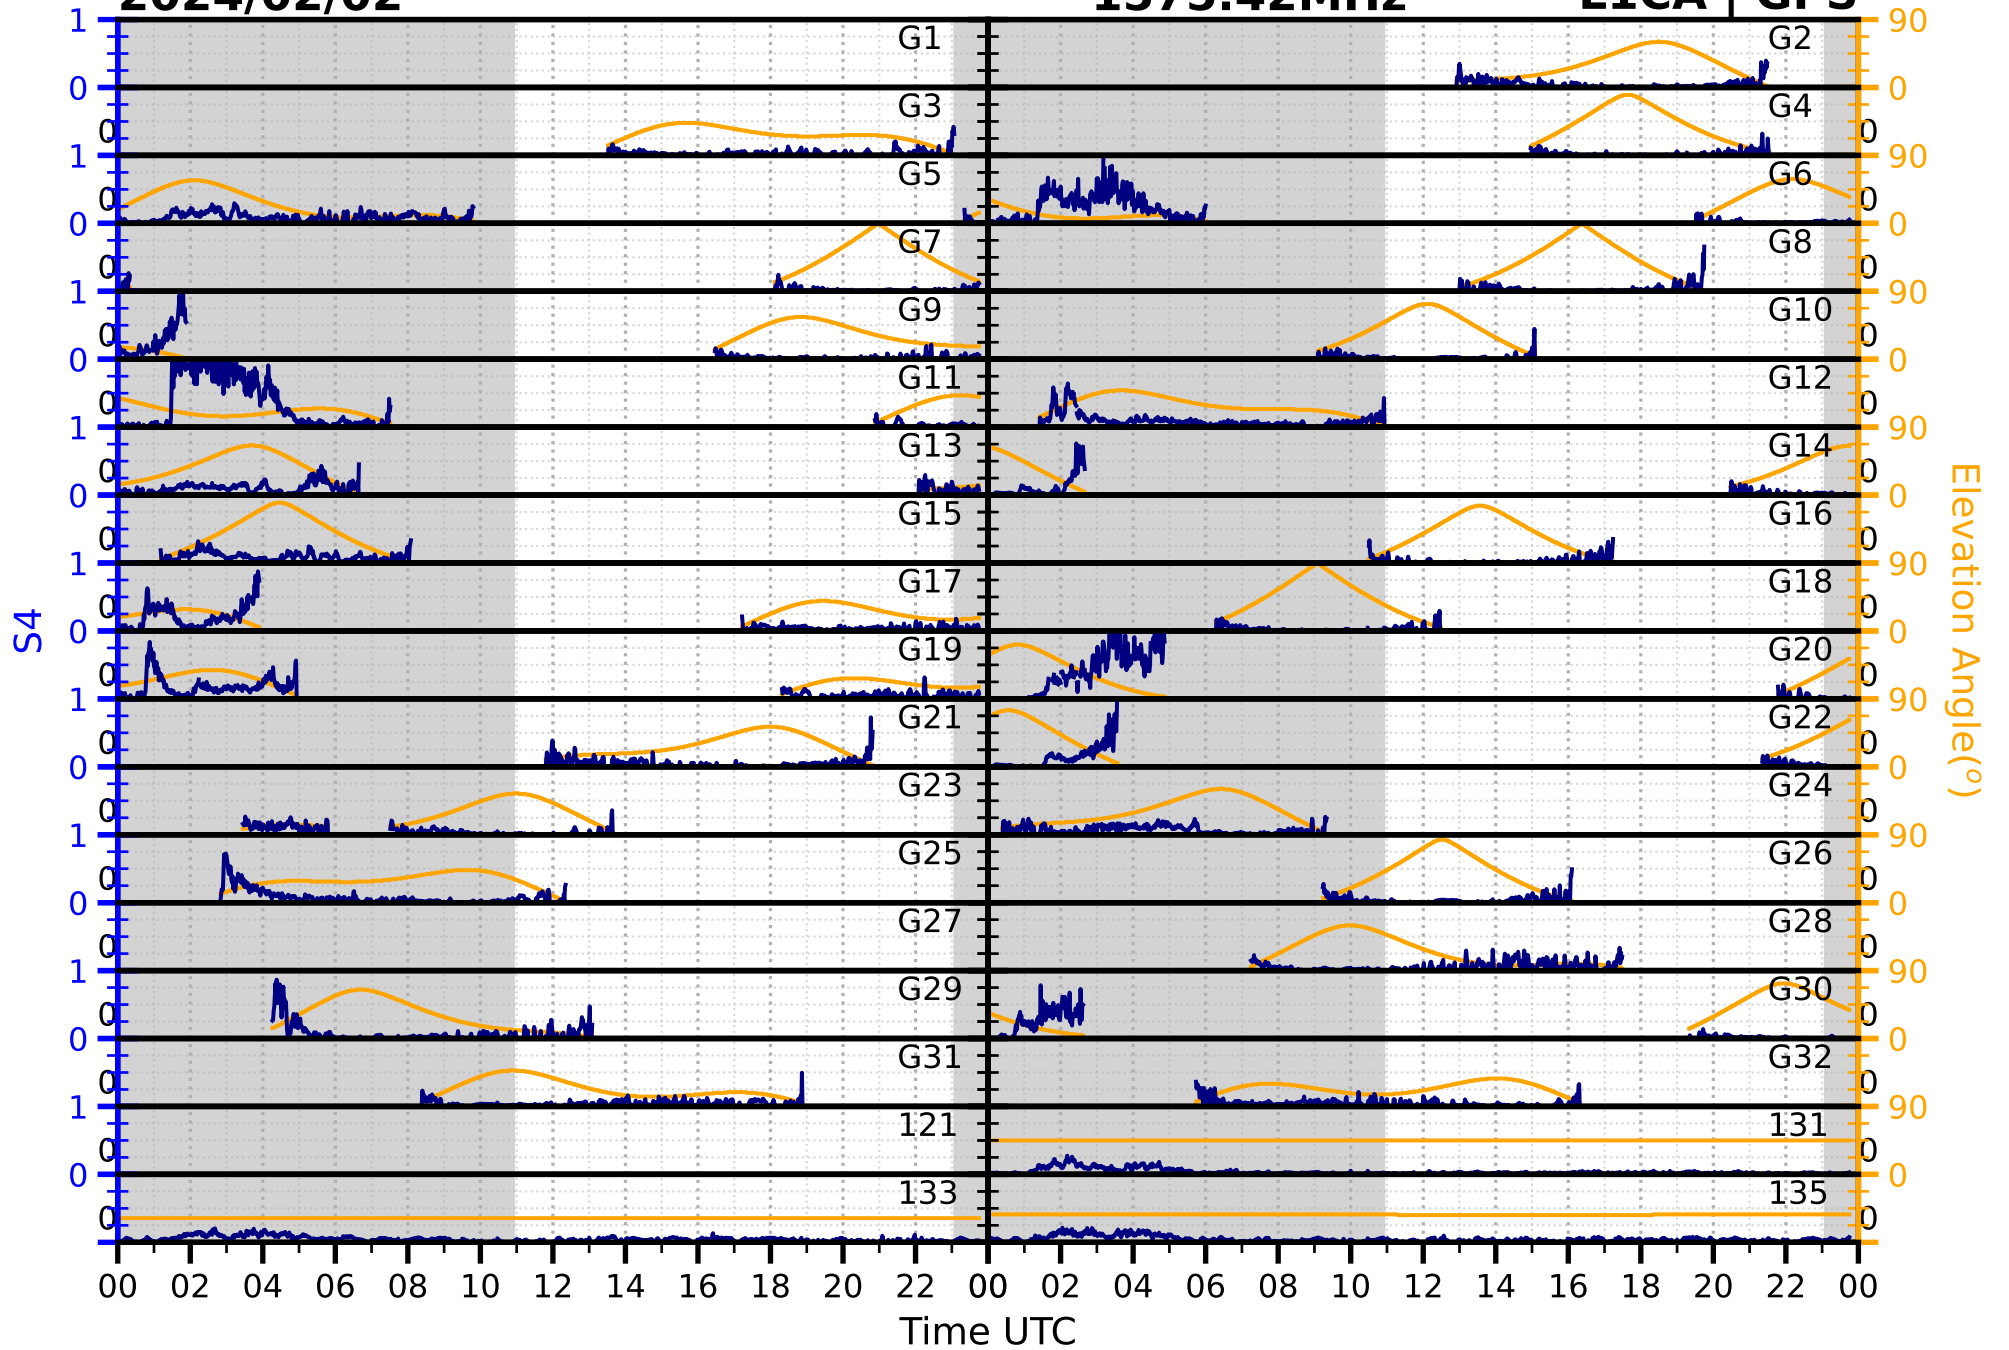

2024/02/02

S4

1575.42MHz

L1CA | GPS

2024/02/02

S4 1575.42MHz L1BC | GALILEO

2024/02/02

S4

1602MHz

L1CA | GLONASS