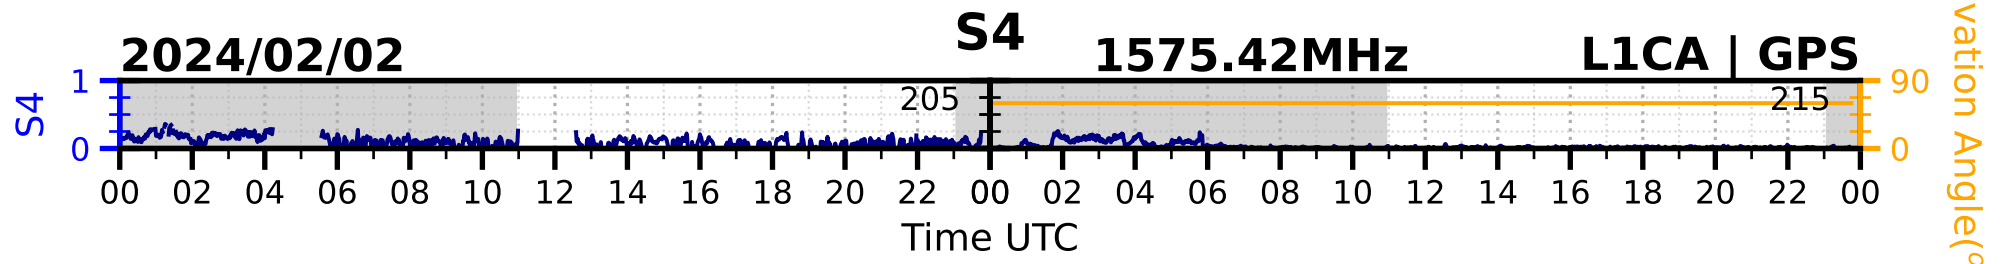

2024/02/02

S4

1575.42MHz

L1CA | GPS

2024/02/02

S4 1575.42MHz L1BC | GALILEO

2024/02/02

S4

1602MHz

L1CA | GLONASS