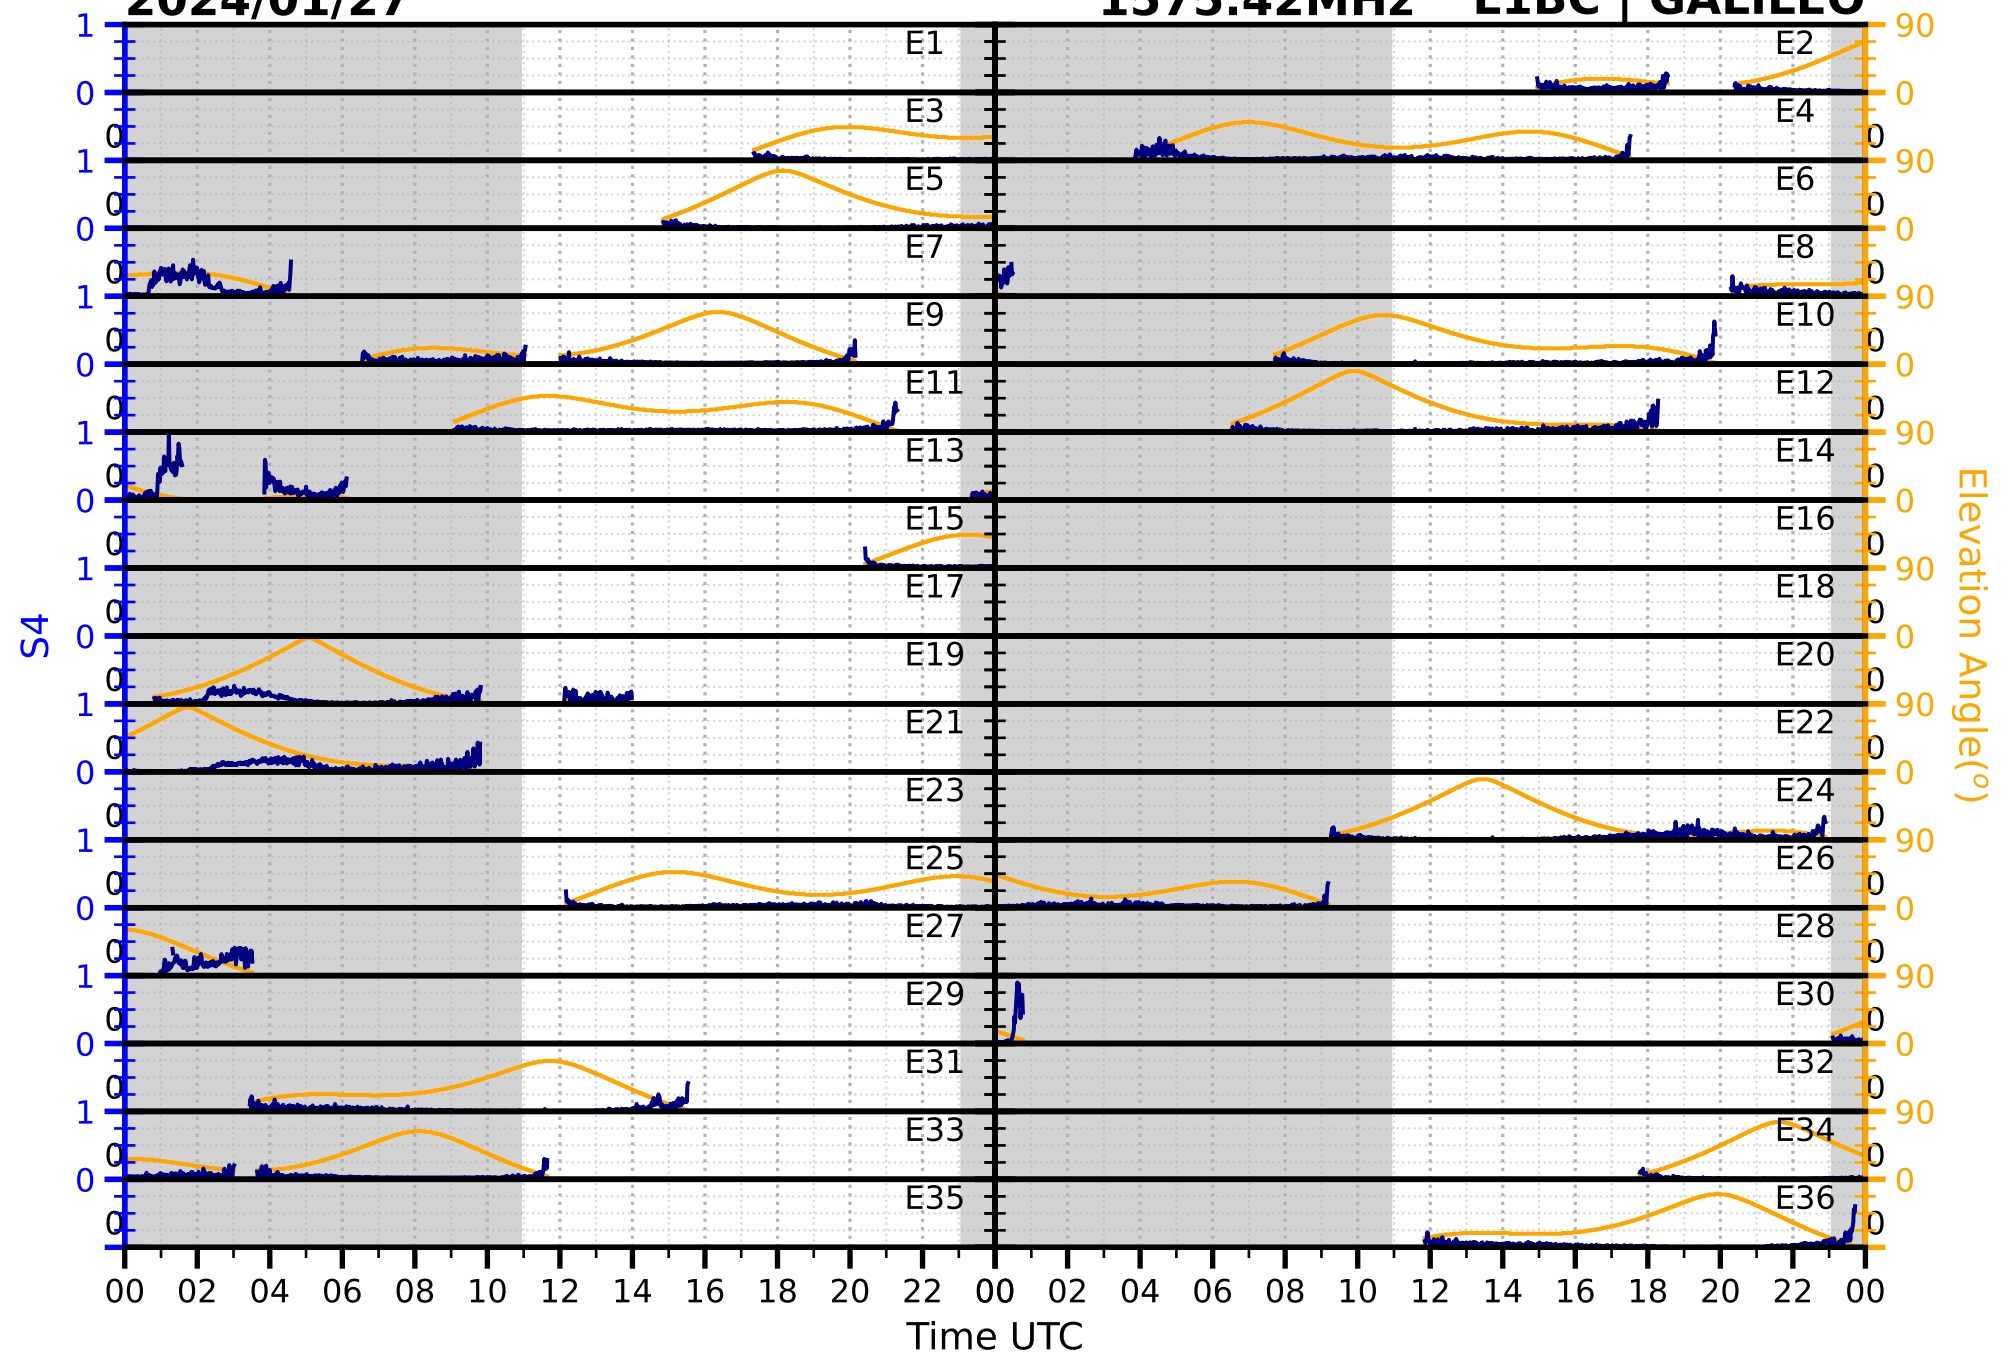

2024/01/27

S4

1575.42MHz

L1CA | GPS

2024/01/27

S4

1575.42MHz

L1BC | GALILEO

2024/01/27

S4

1602MHz

L1CA | GLONASS