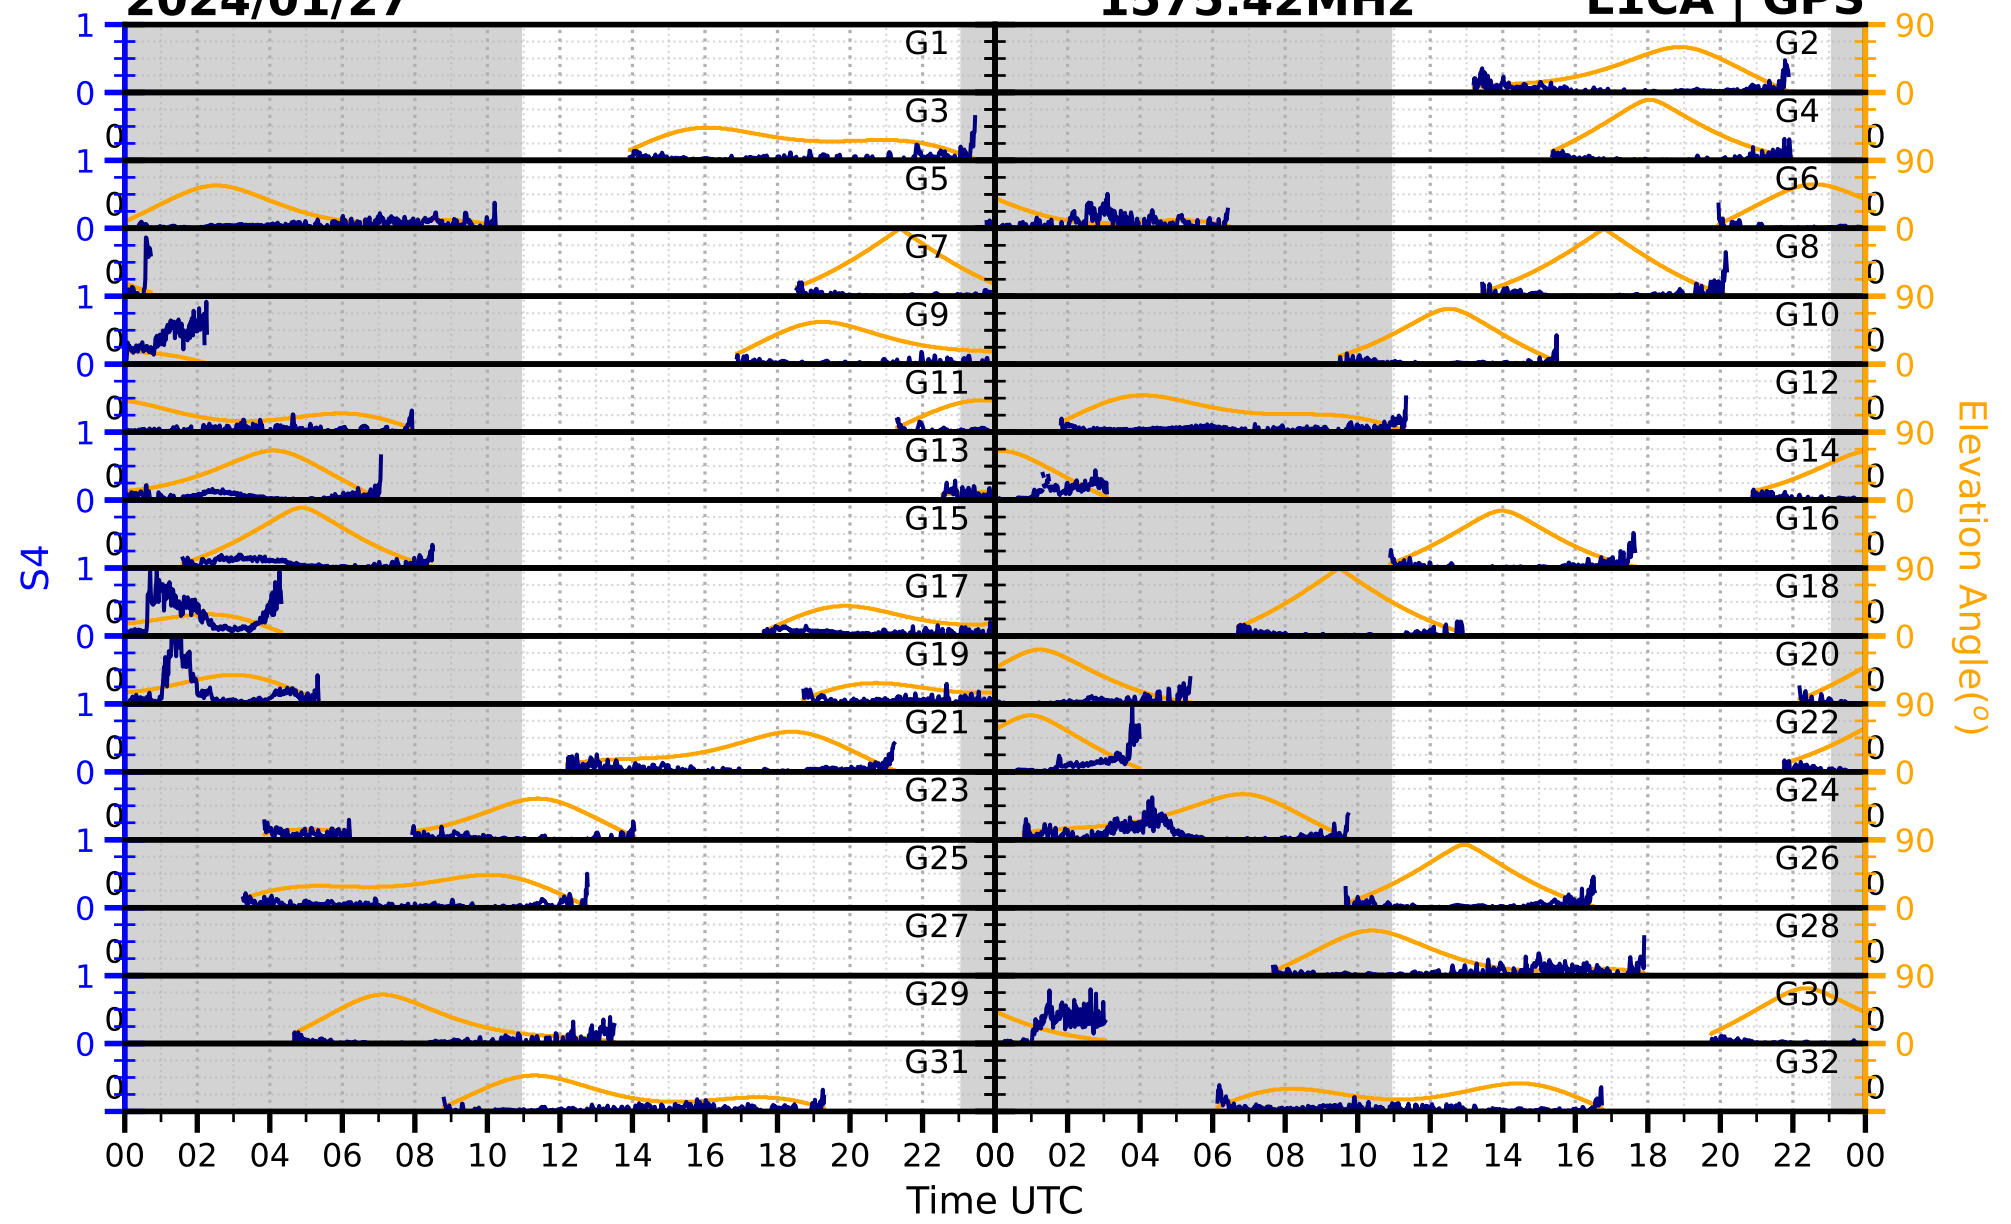

2024/01/27

S4

1575.42MHz

L1CA | GPS

2024/01/27

S4

1575.42MHz

L1BC | GALILEO

2024/01/27

S4

1602MHz

L1CA | GLONASS