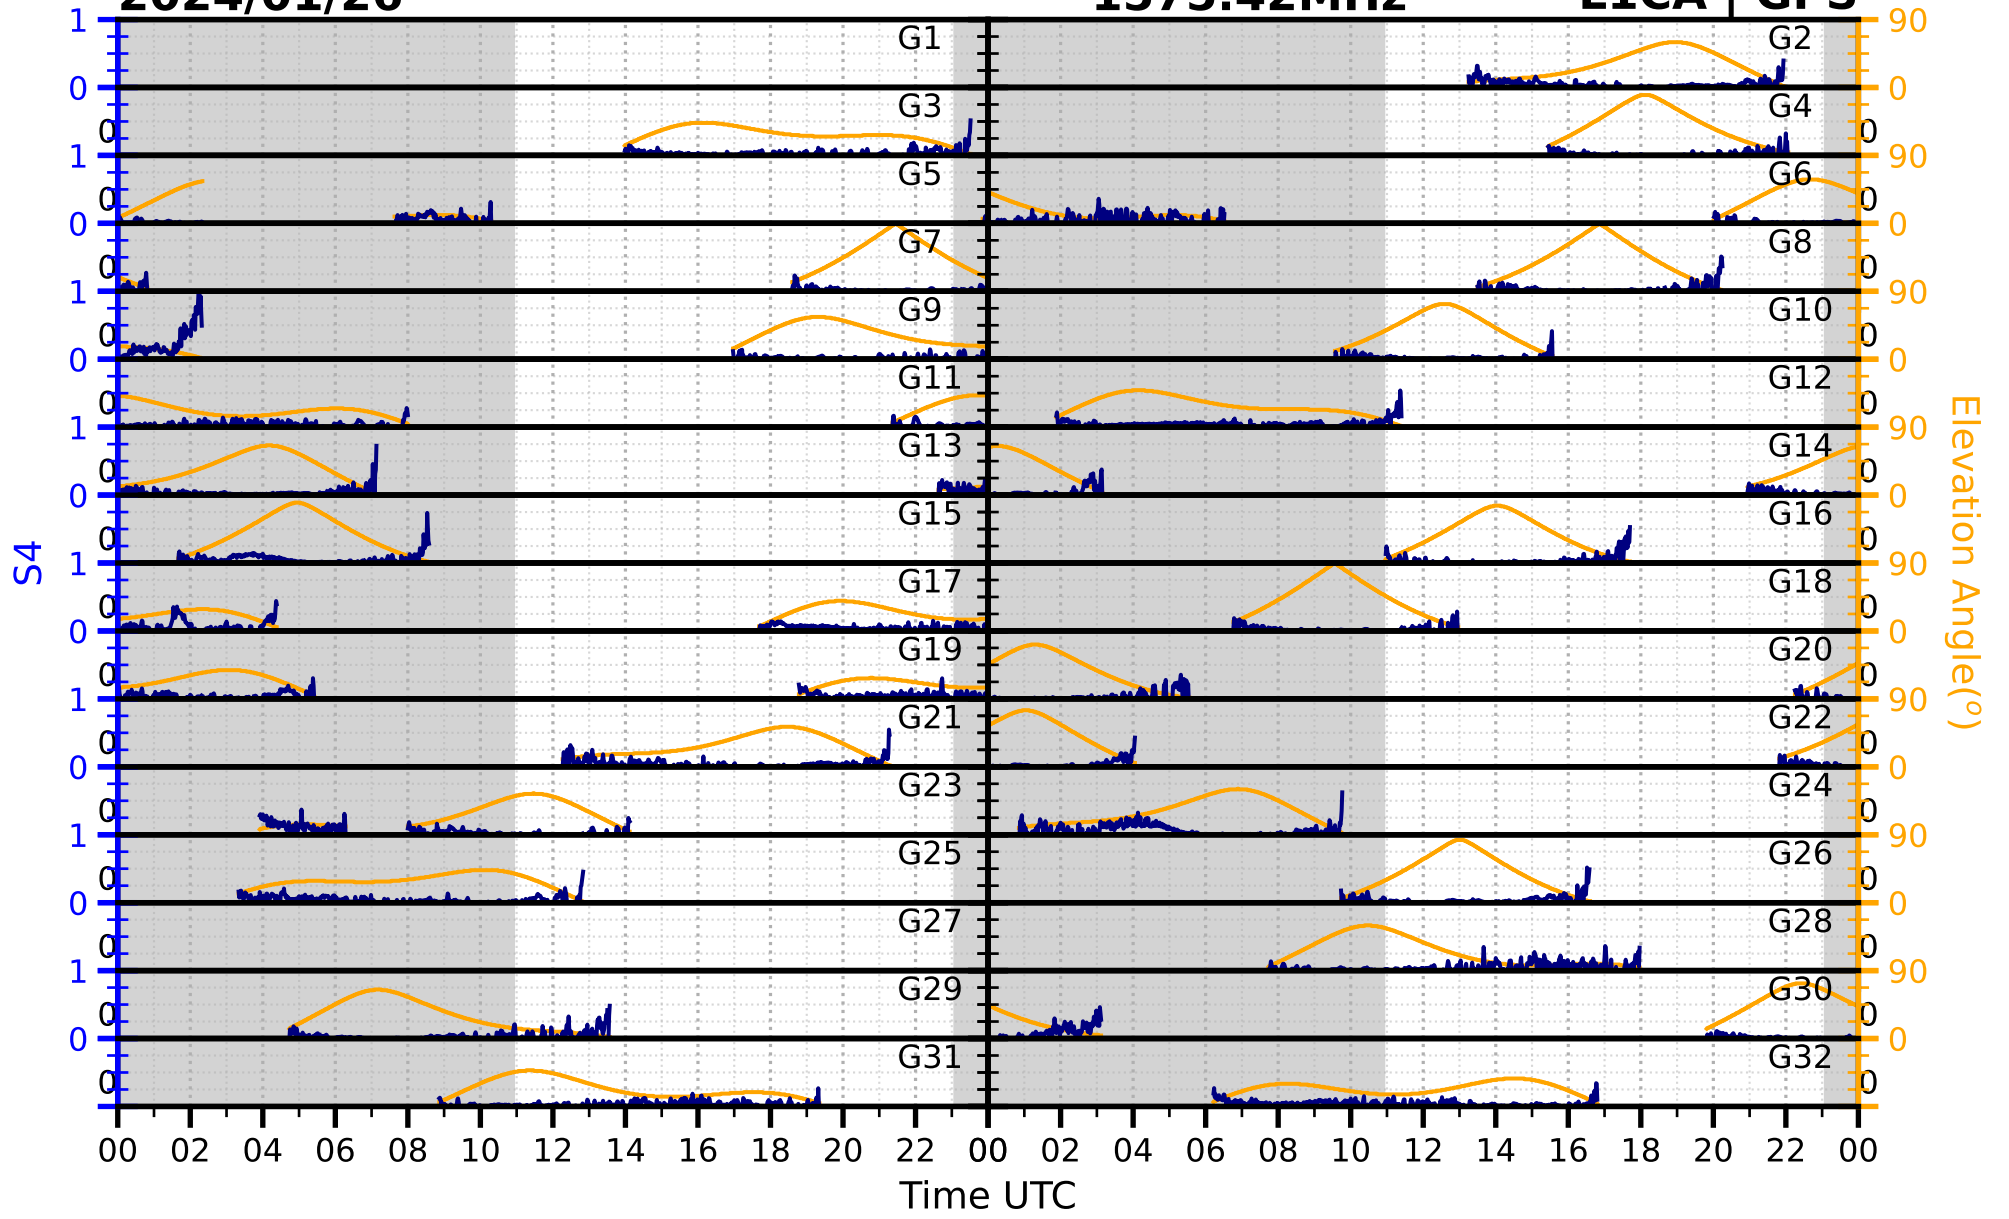

2024/01/26

S4

1575.42MHz

L1CA | GPS

2024/01/26

S4 1575.42MHz L1BC | GALILEO

2024/01/26

S4

1602MHz

L1CA | GLONASS