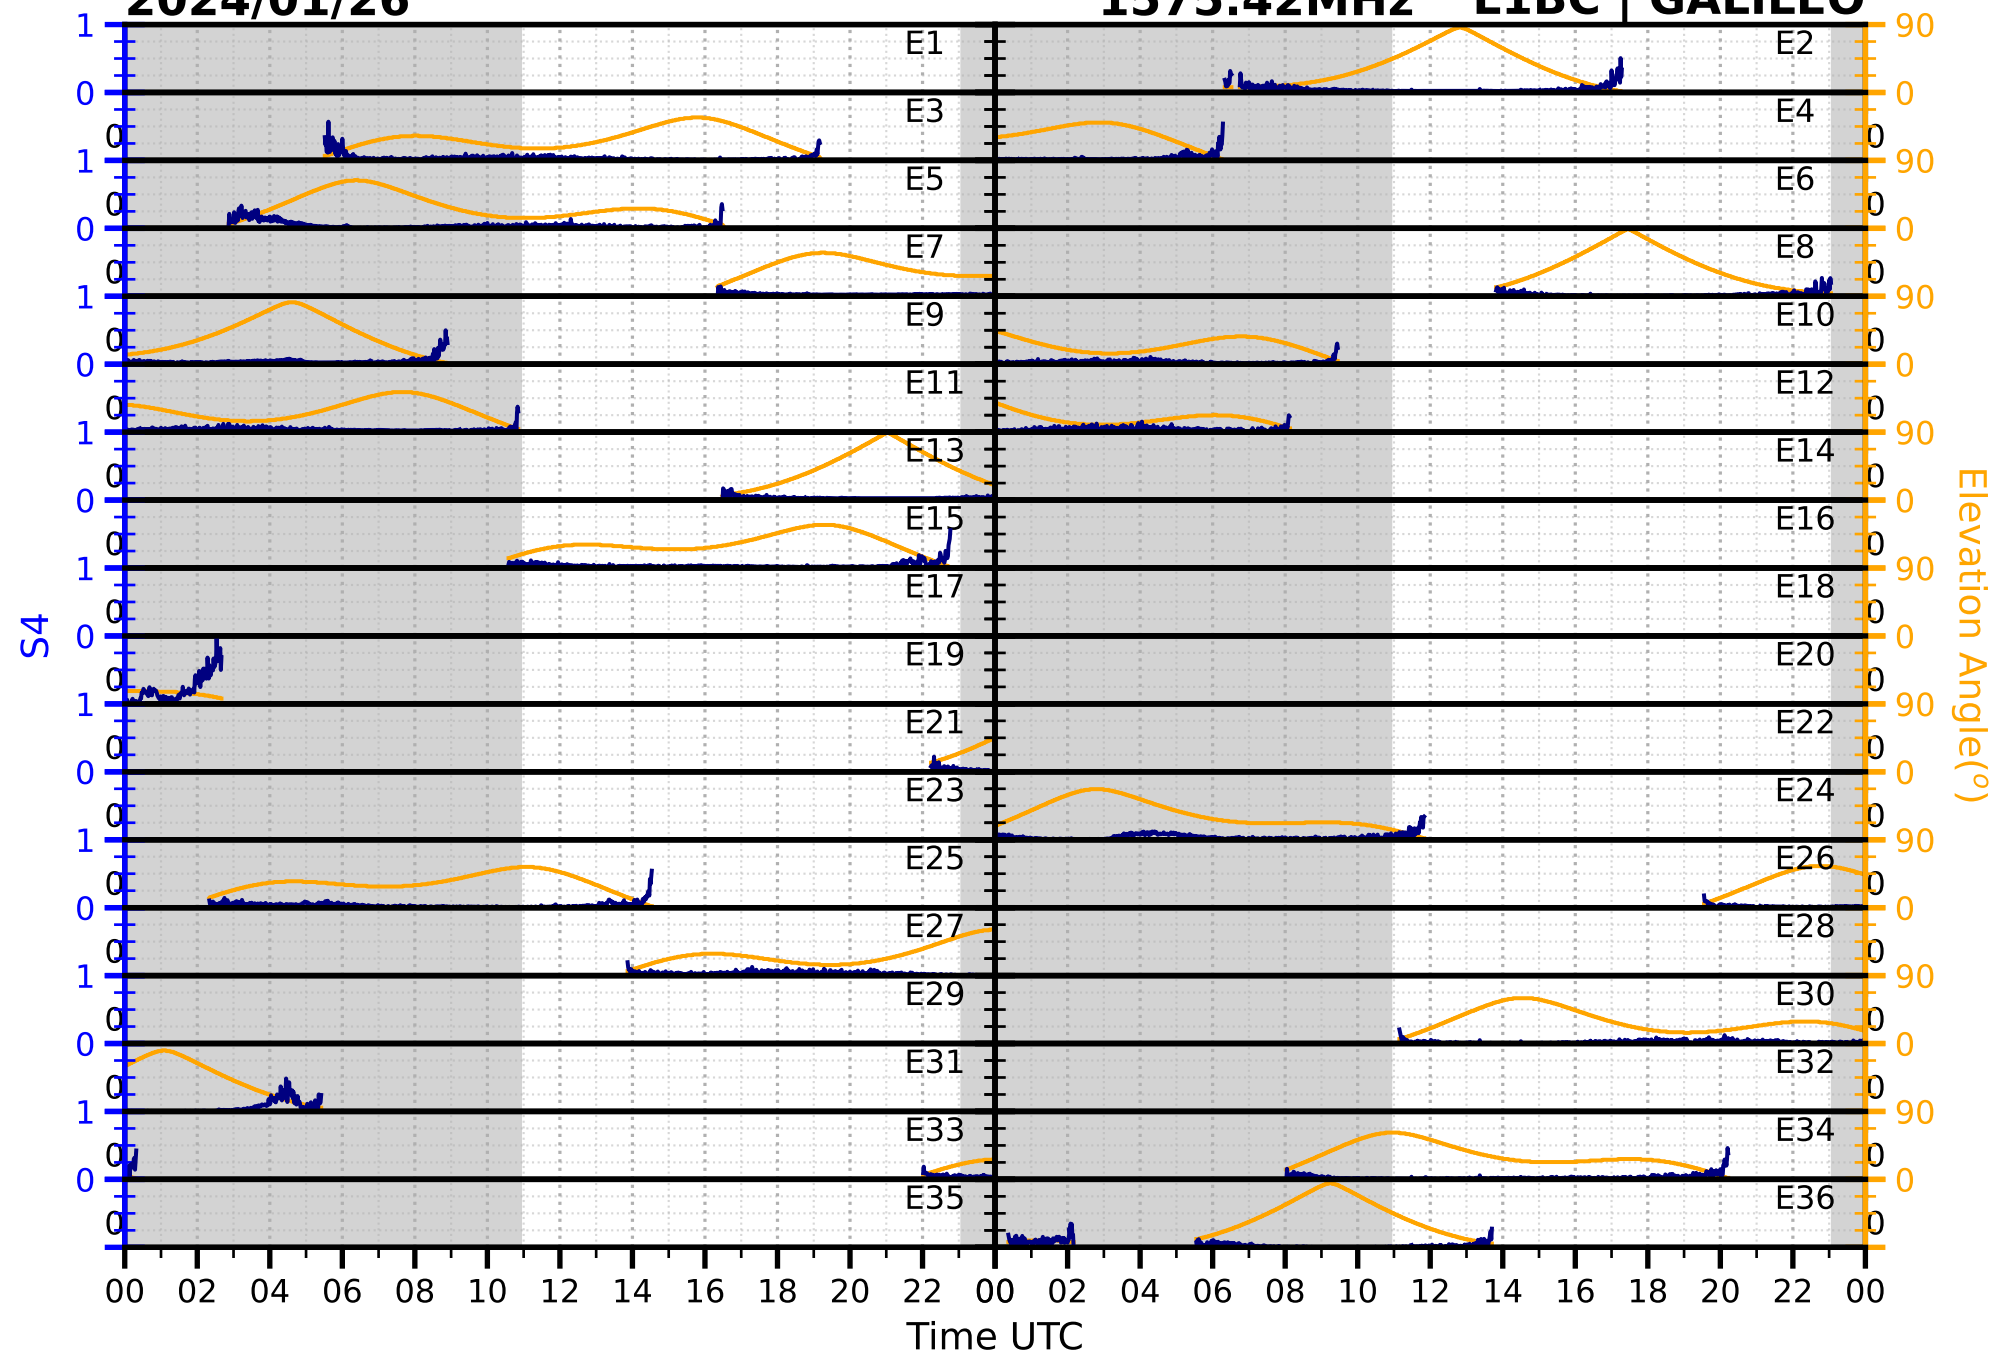

2024/01/26

S4

1575.42MHz

L1CA | GPS

2024/01/26

S4 1575.42MHz L1BC | GALILEO

2024/01/26

S4

1602MHz

L1CA | GLONASS