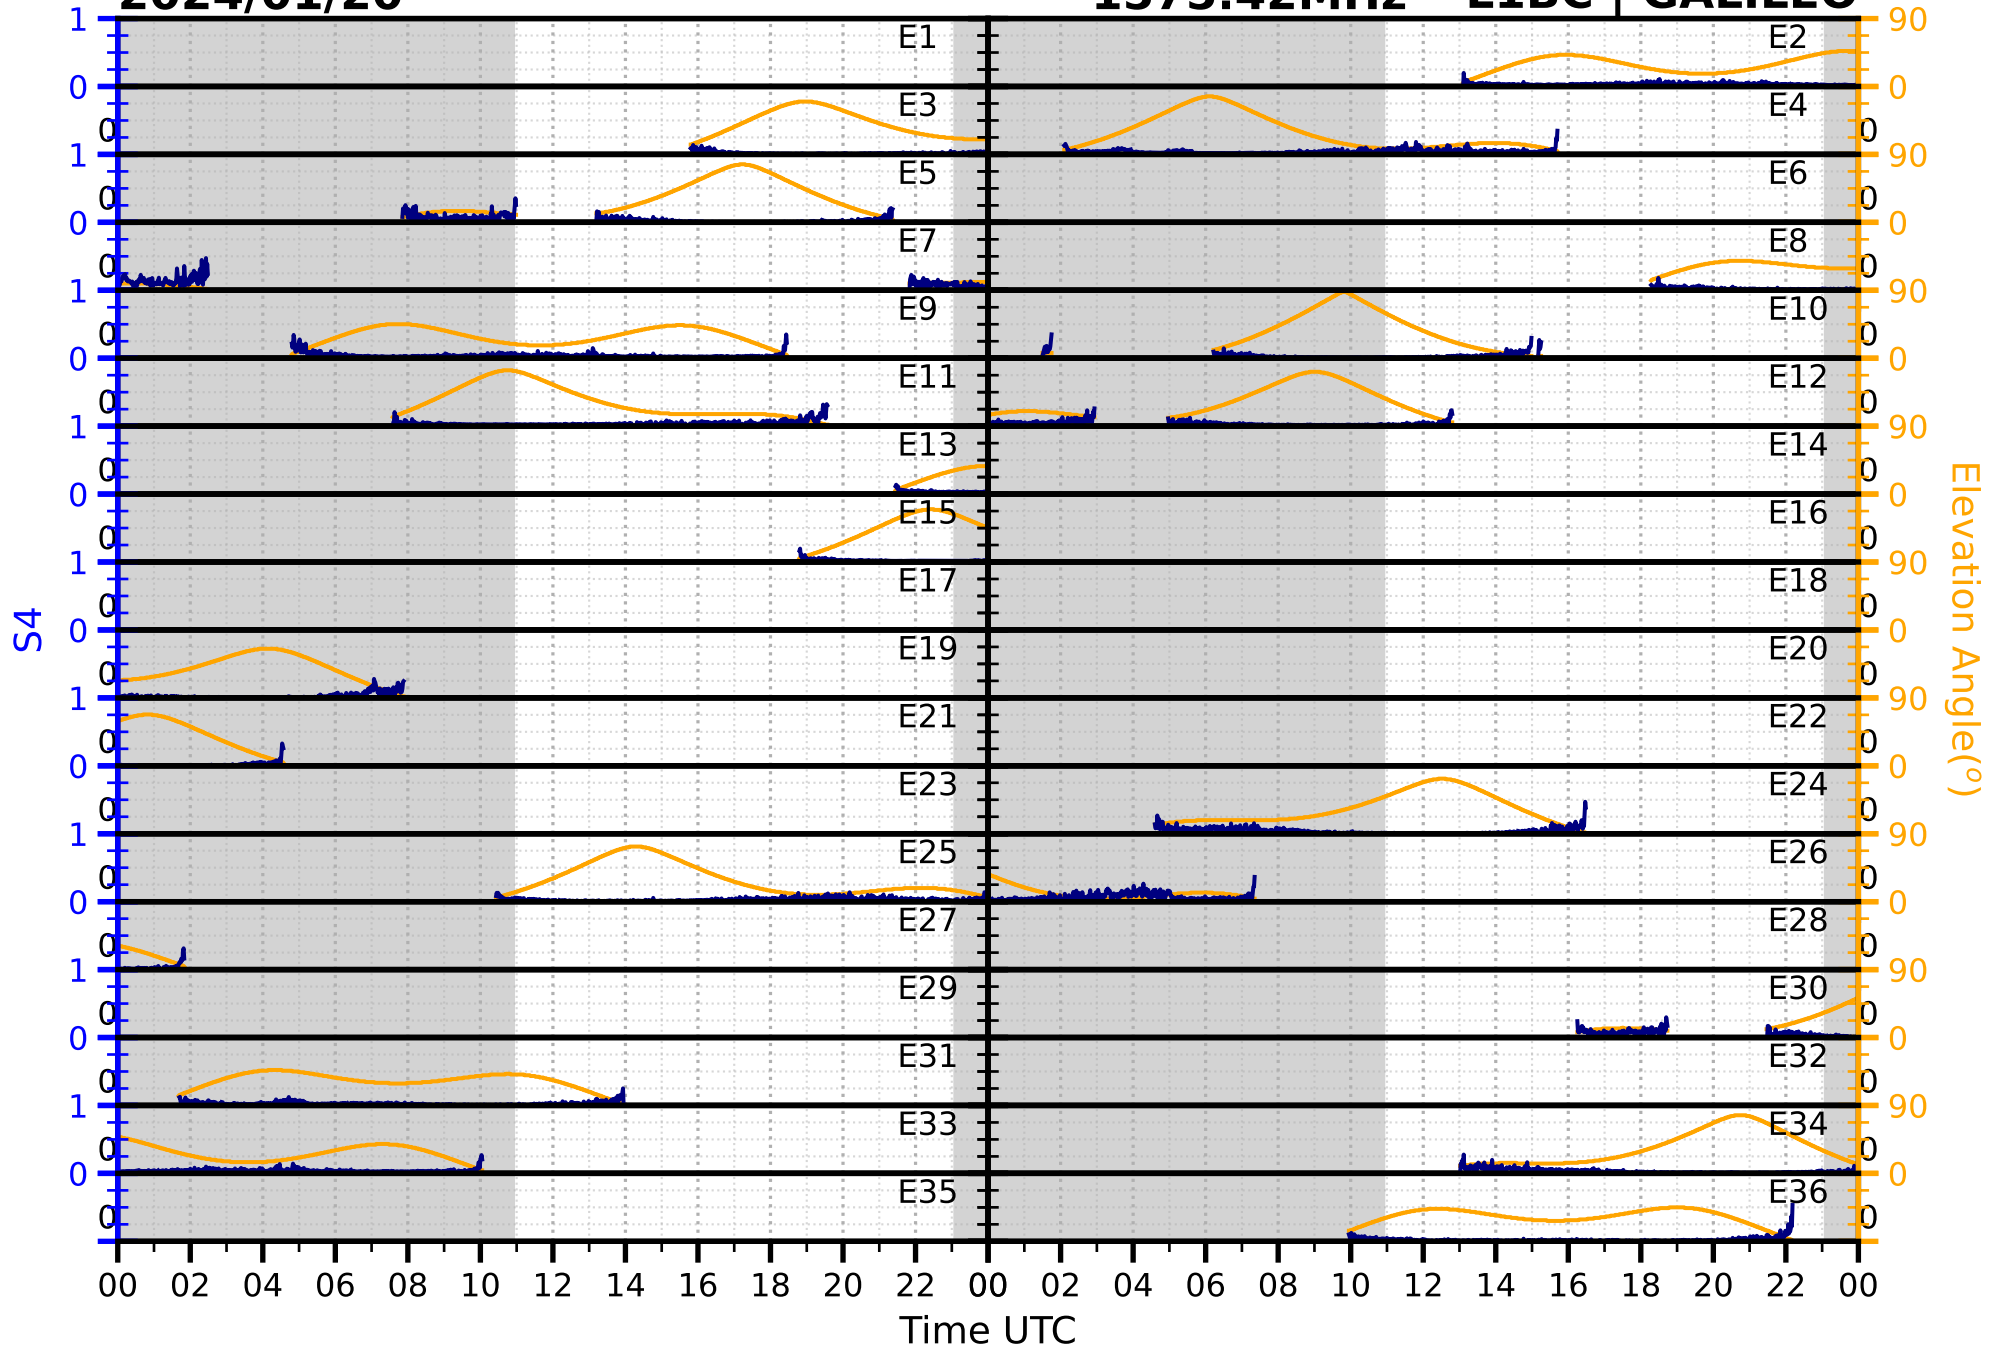

2024/01/20

S4

1575.42MHz

L1CA | GPS

2024/01/20

S4

1575.42MHz

L1BC | GALILEO

2024/01/20

S4

1602MHz

L1CA | GLONASS