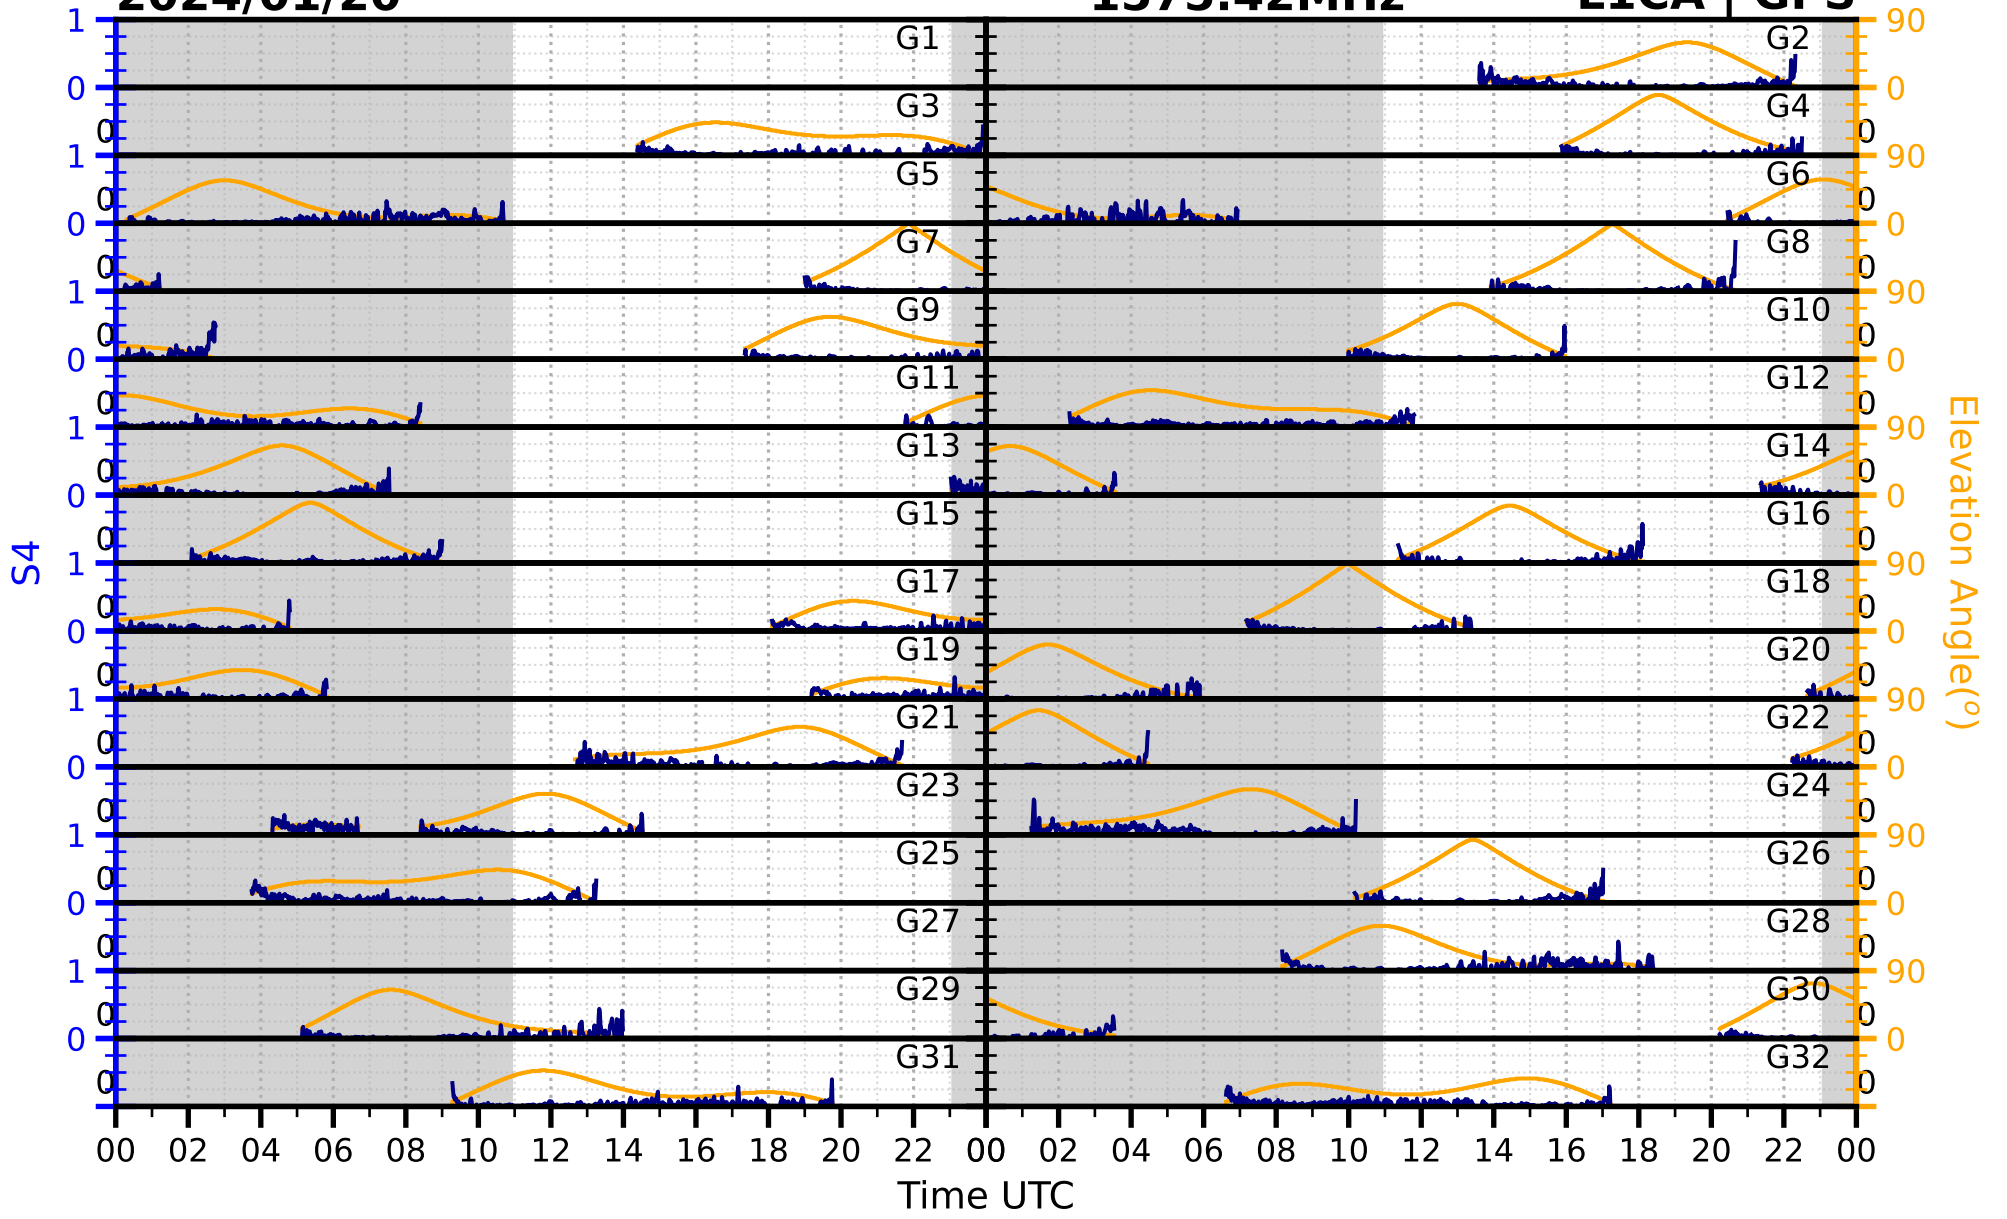

2024/01/20

S4

1575.42MHz

L1CA | GPS

2024/01/20

S4

1575.42MHz

L1BC | GALILEO

2024/01/20

S4

1602MHz

L1CA | GLONASS