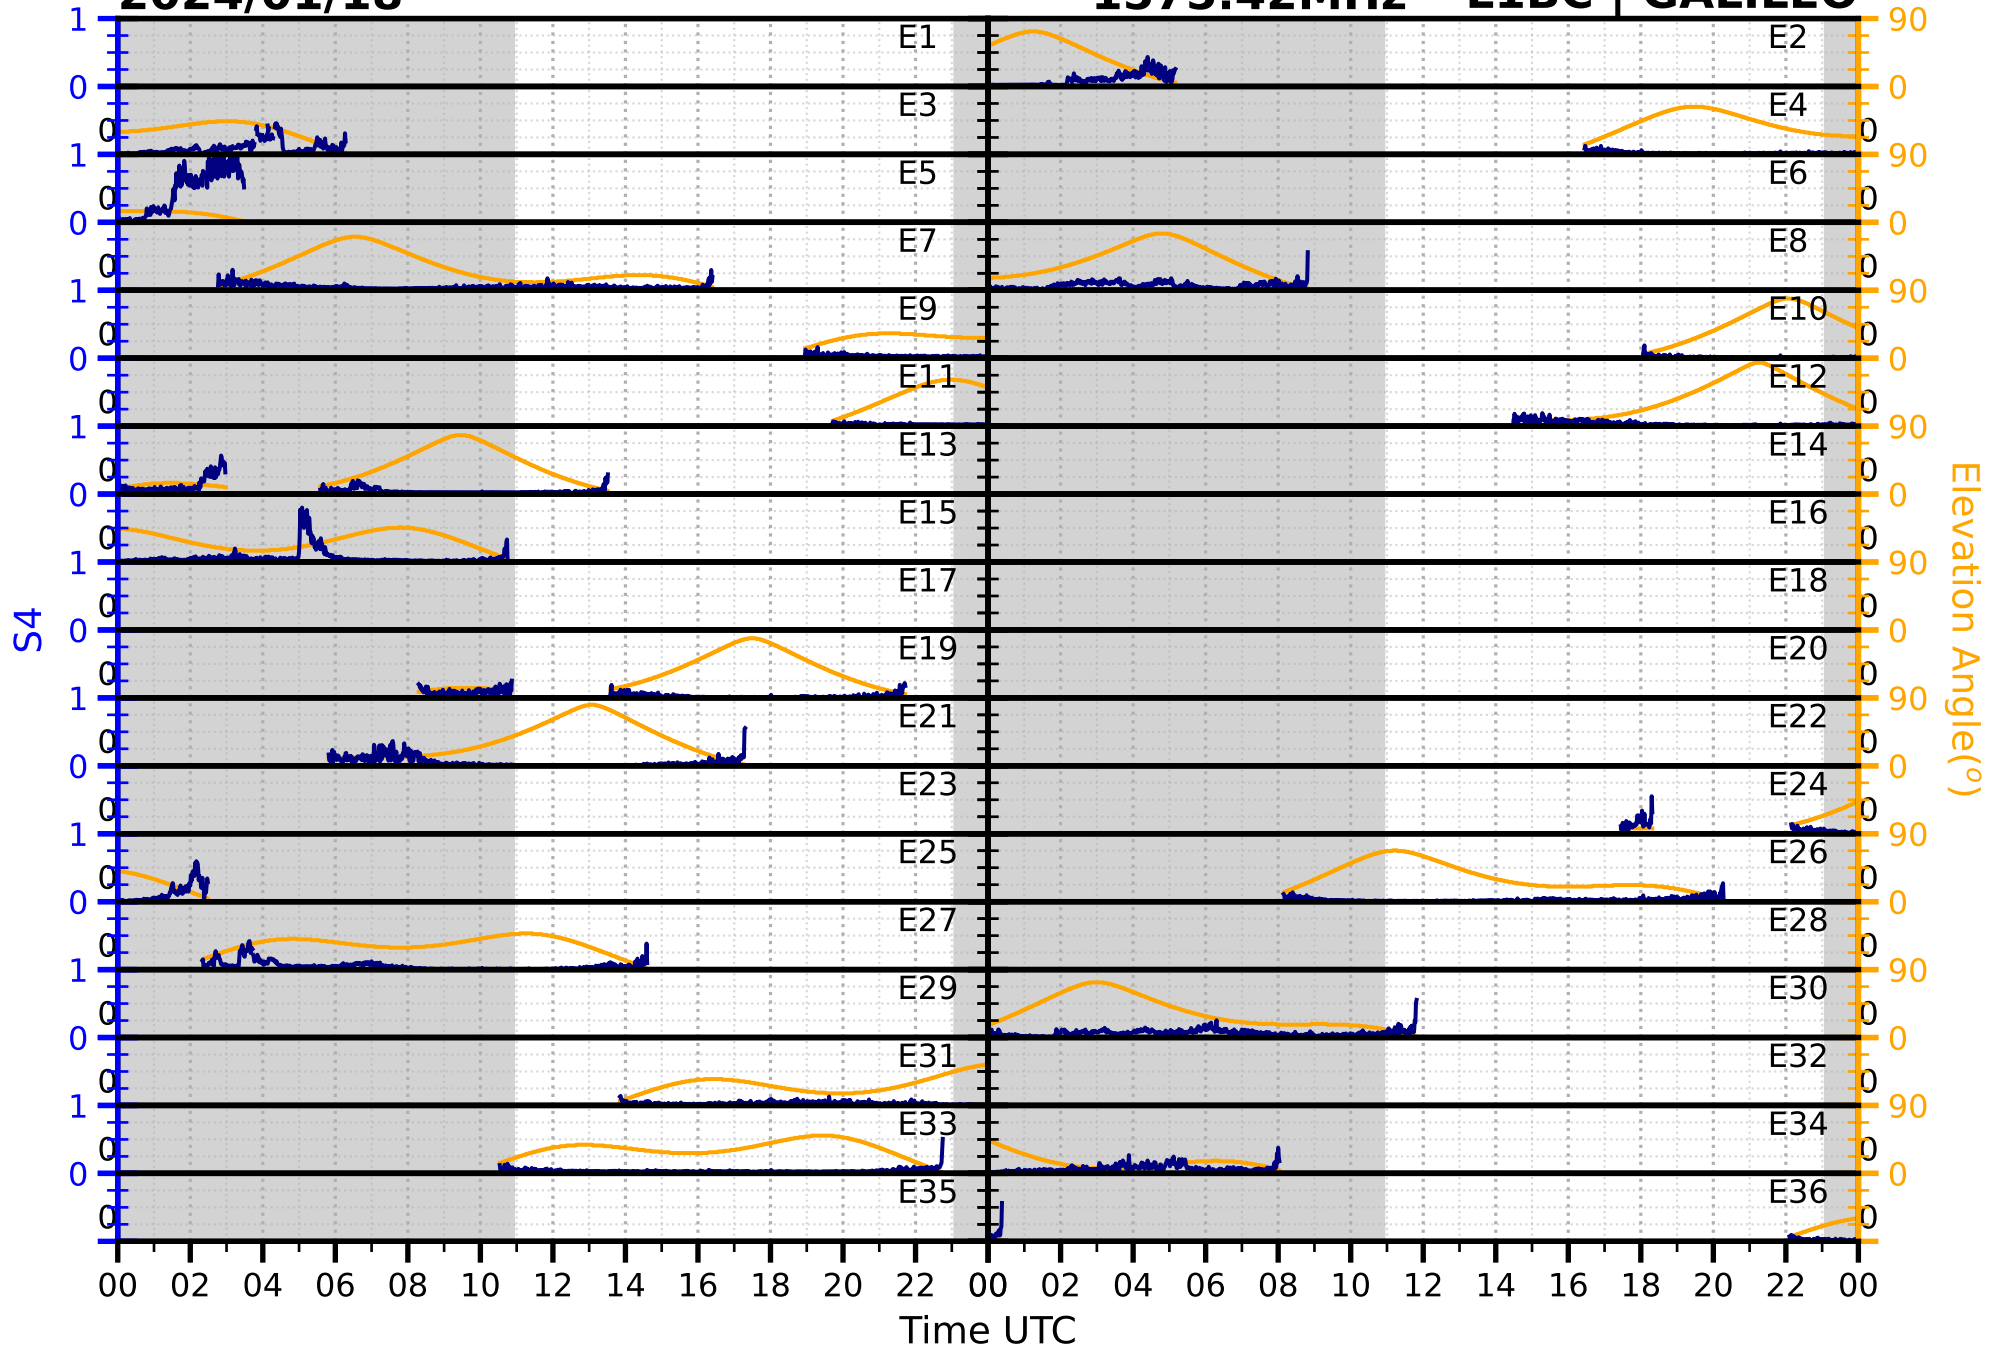

2024/01/18

S4

1575.42MHz

L1CA | GPS

2024/01/18

S4

1575.42MHz

L1BC | GALILEO

2024/01/18

S4

1602MHz

L1CA | GLONASS