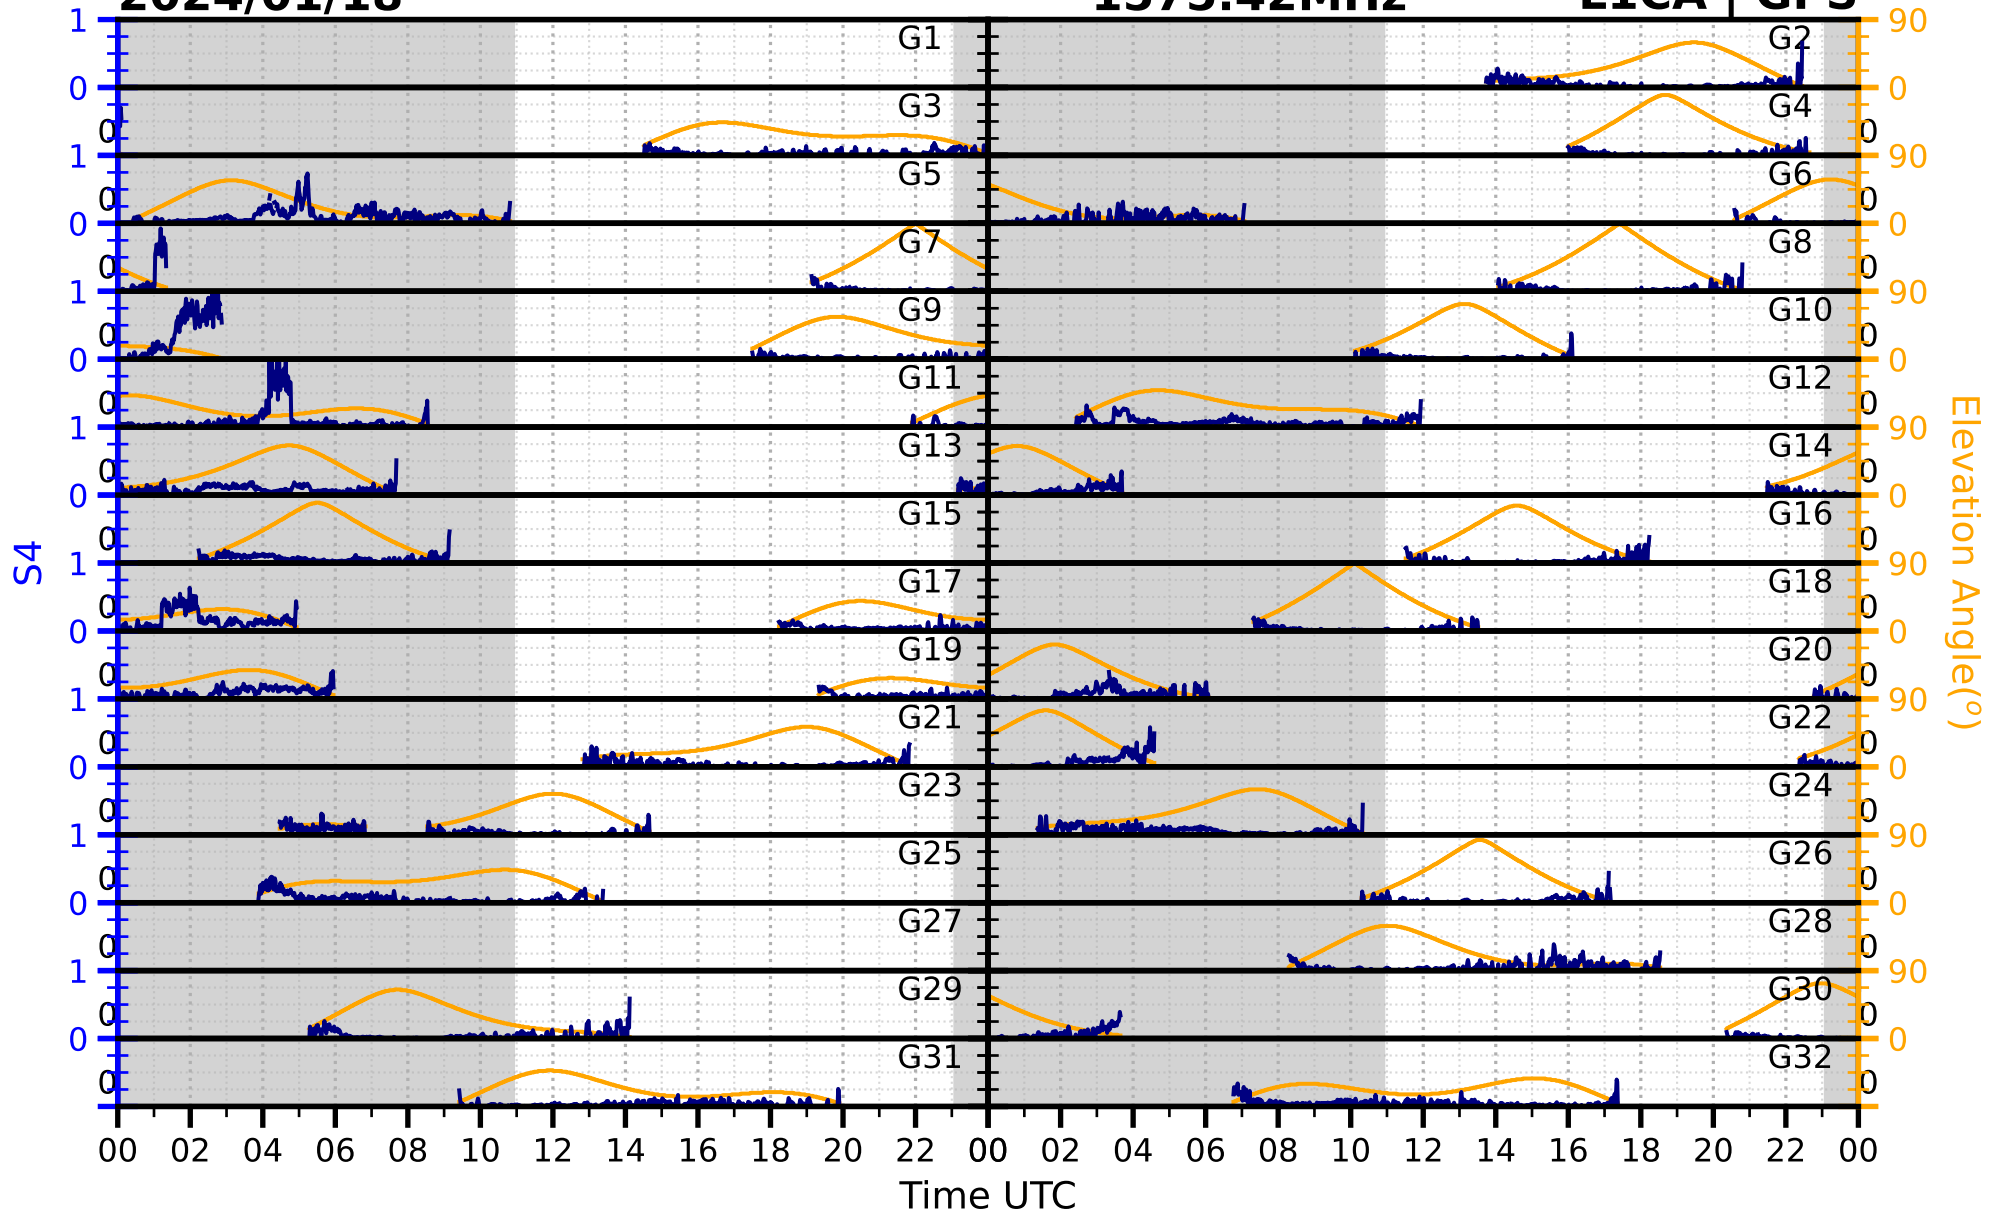

2024/01/18

S4

1575.42MHz

L1CA | GPS

2024/01/18

S4

1575.42MHz

L1BC | GALILEO

2024/01/18

S4

1602MHz

L1CA | GLONASS