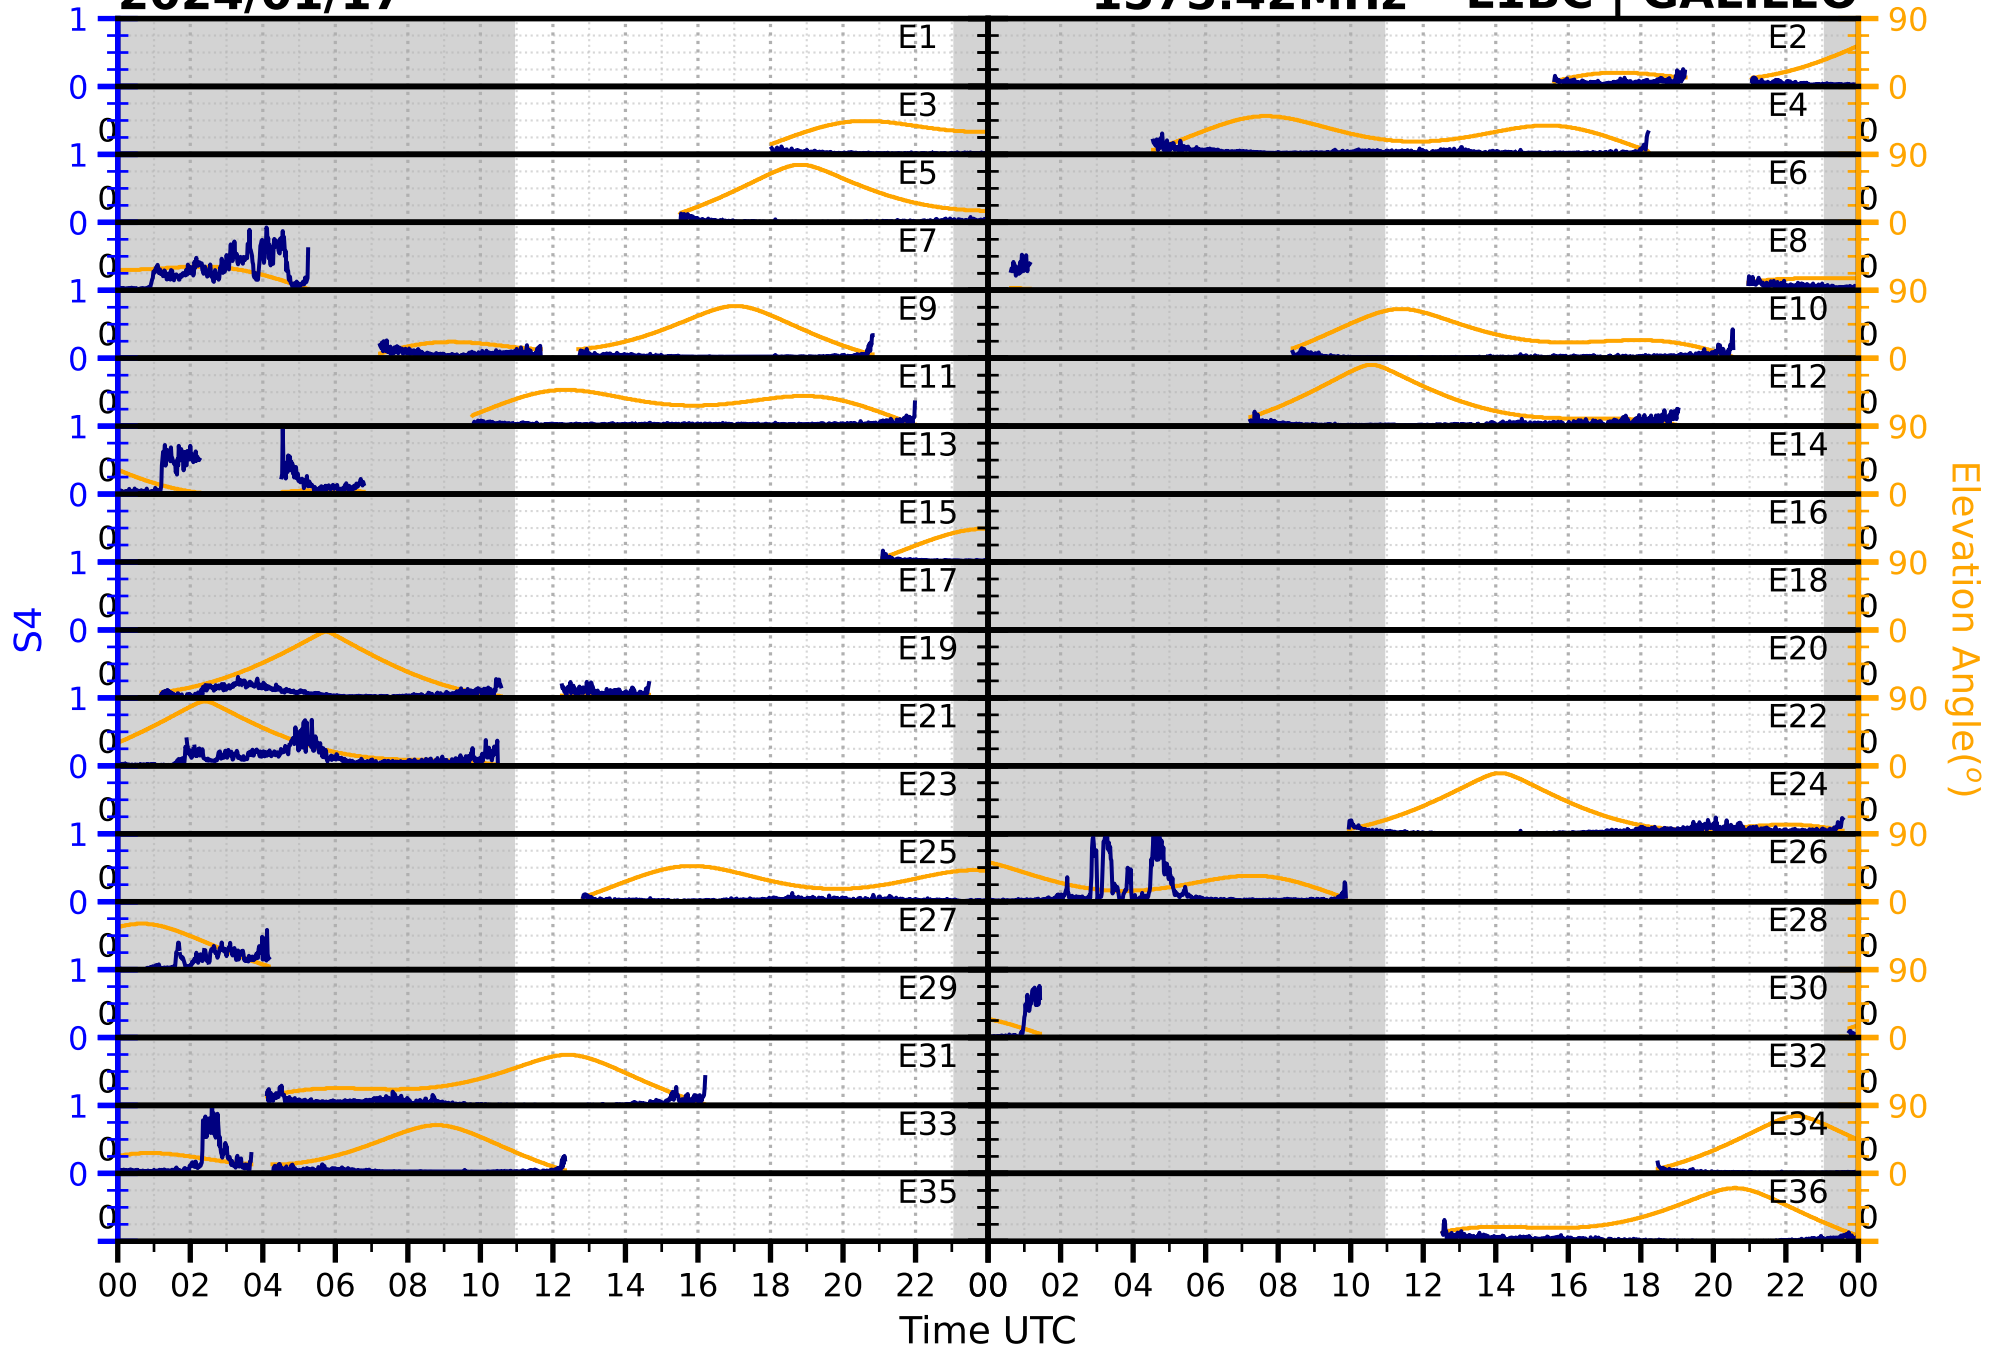

2024/01/17

S4

1575.42MHz

L1CA | GPS

2024/01/17

S4

1575.42MHz

L1BC | GALILEO

2024/01/17

S4

1602MHz

L1CA | GLONASS