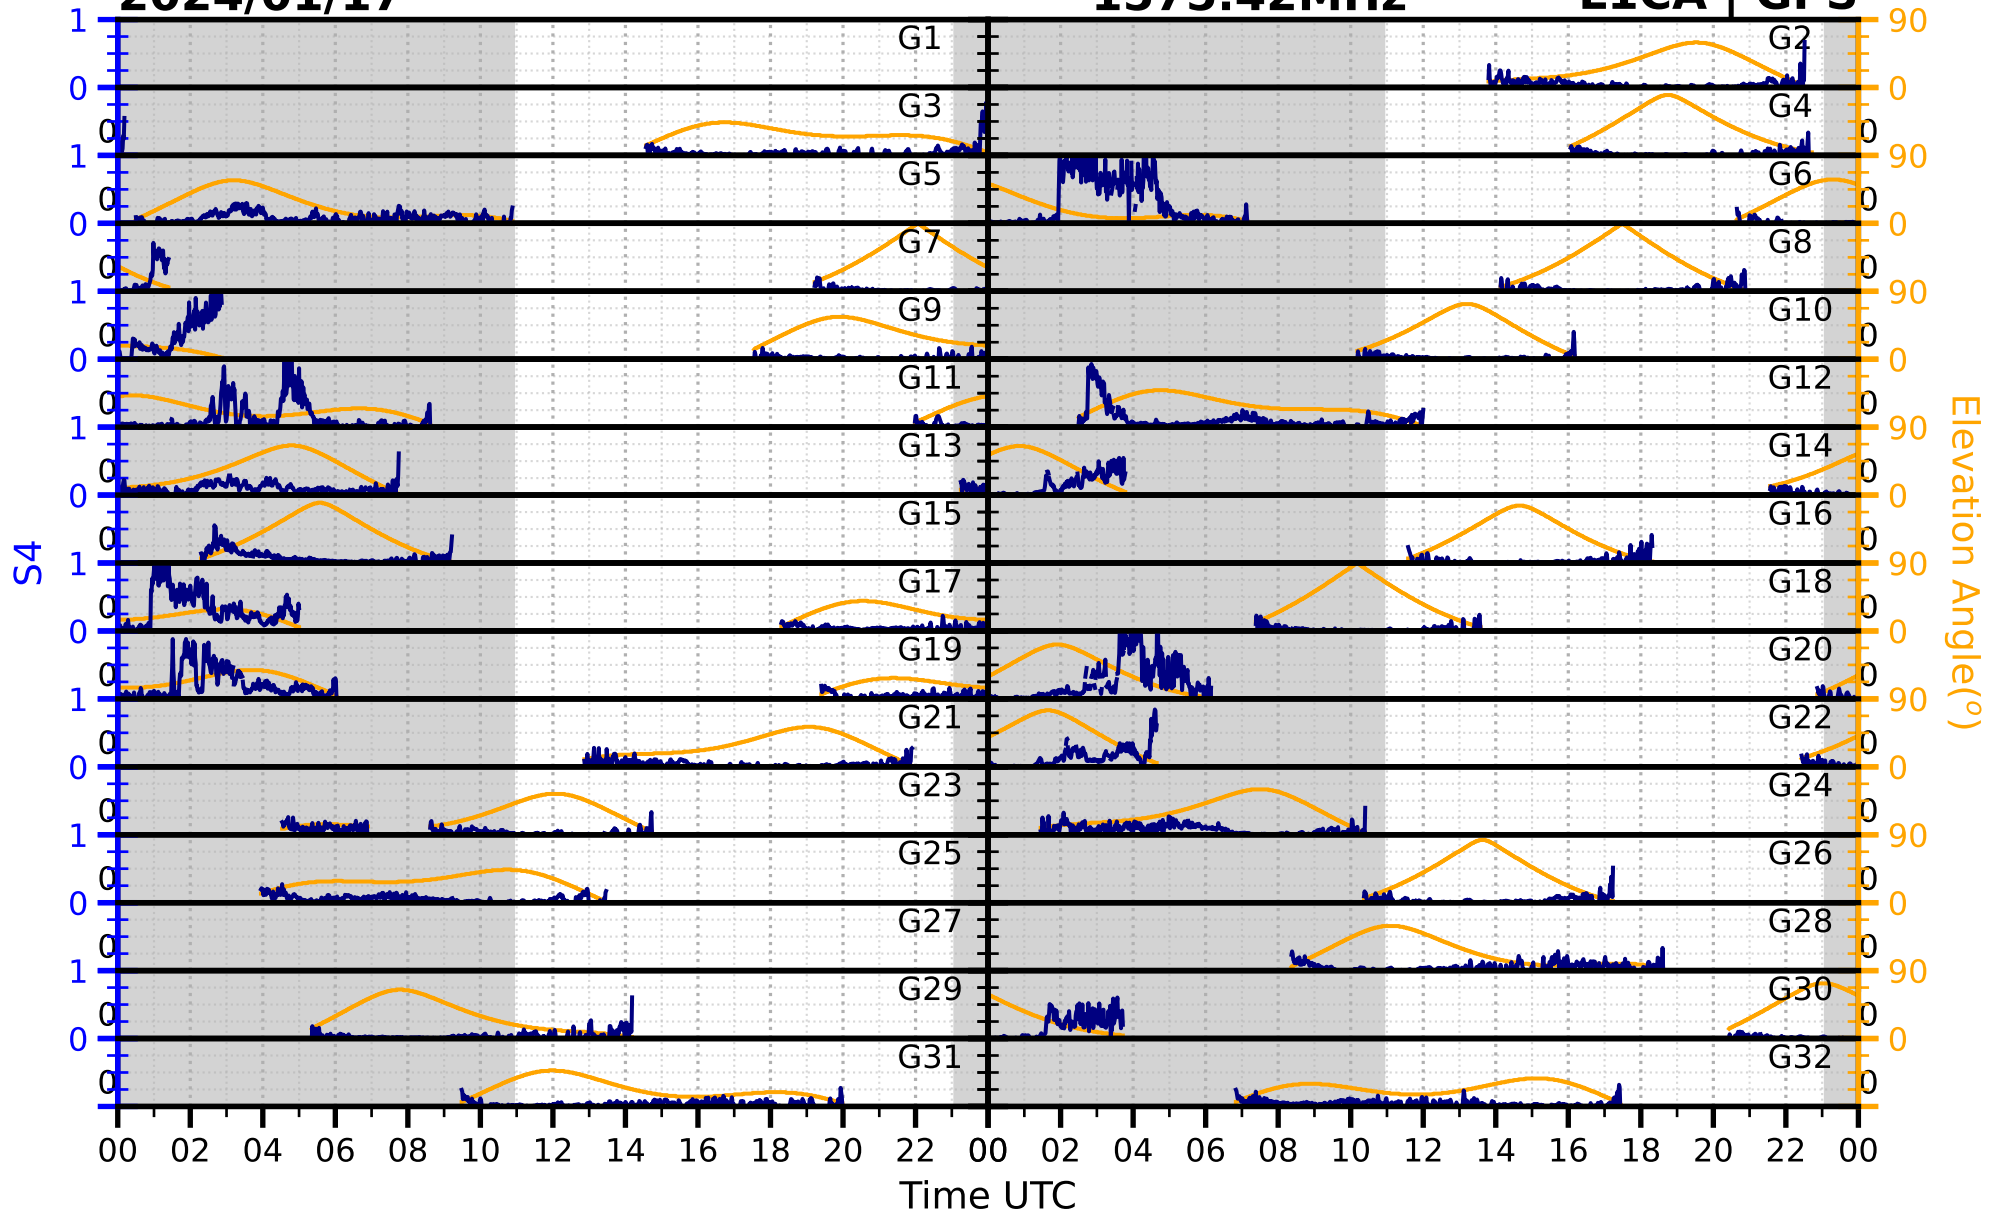

2024/01/17

S4

1575.42MHz

L1CA | GPS

2024/01/17

S4

1575.42MHz

L1BC | GALILEO

2024/01/17

S4

1602MHz

L1CA | GLONASS