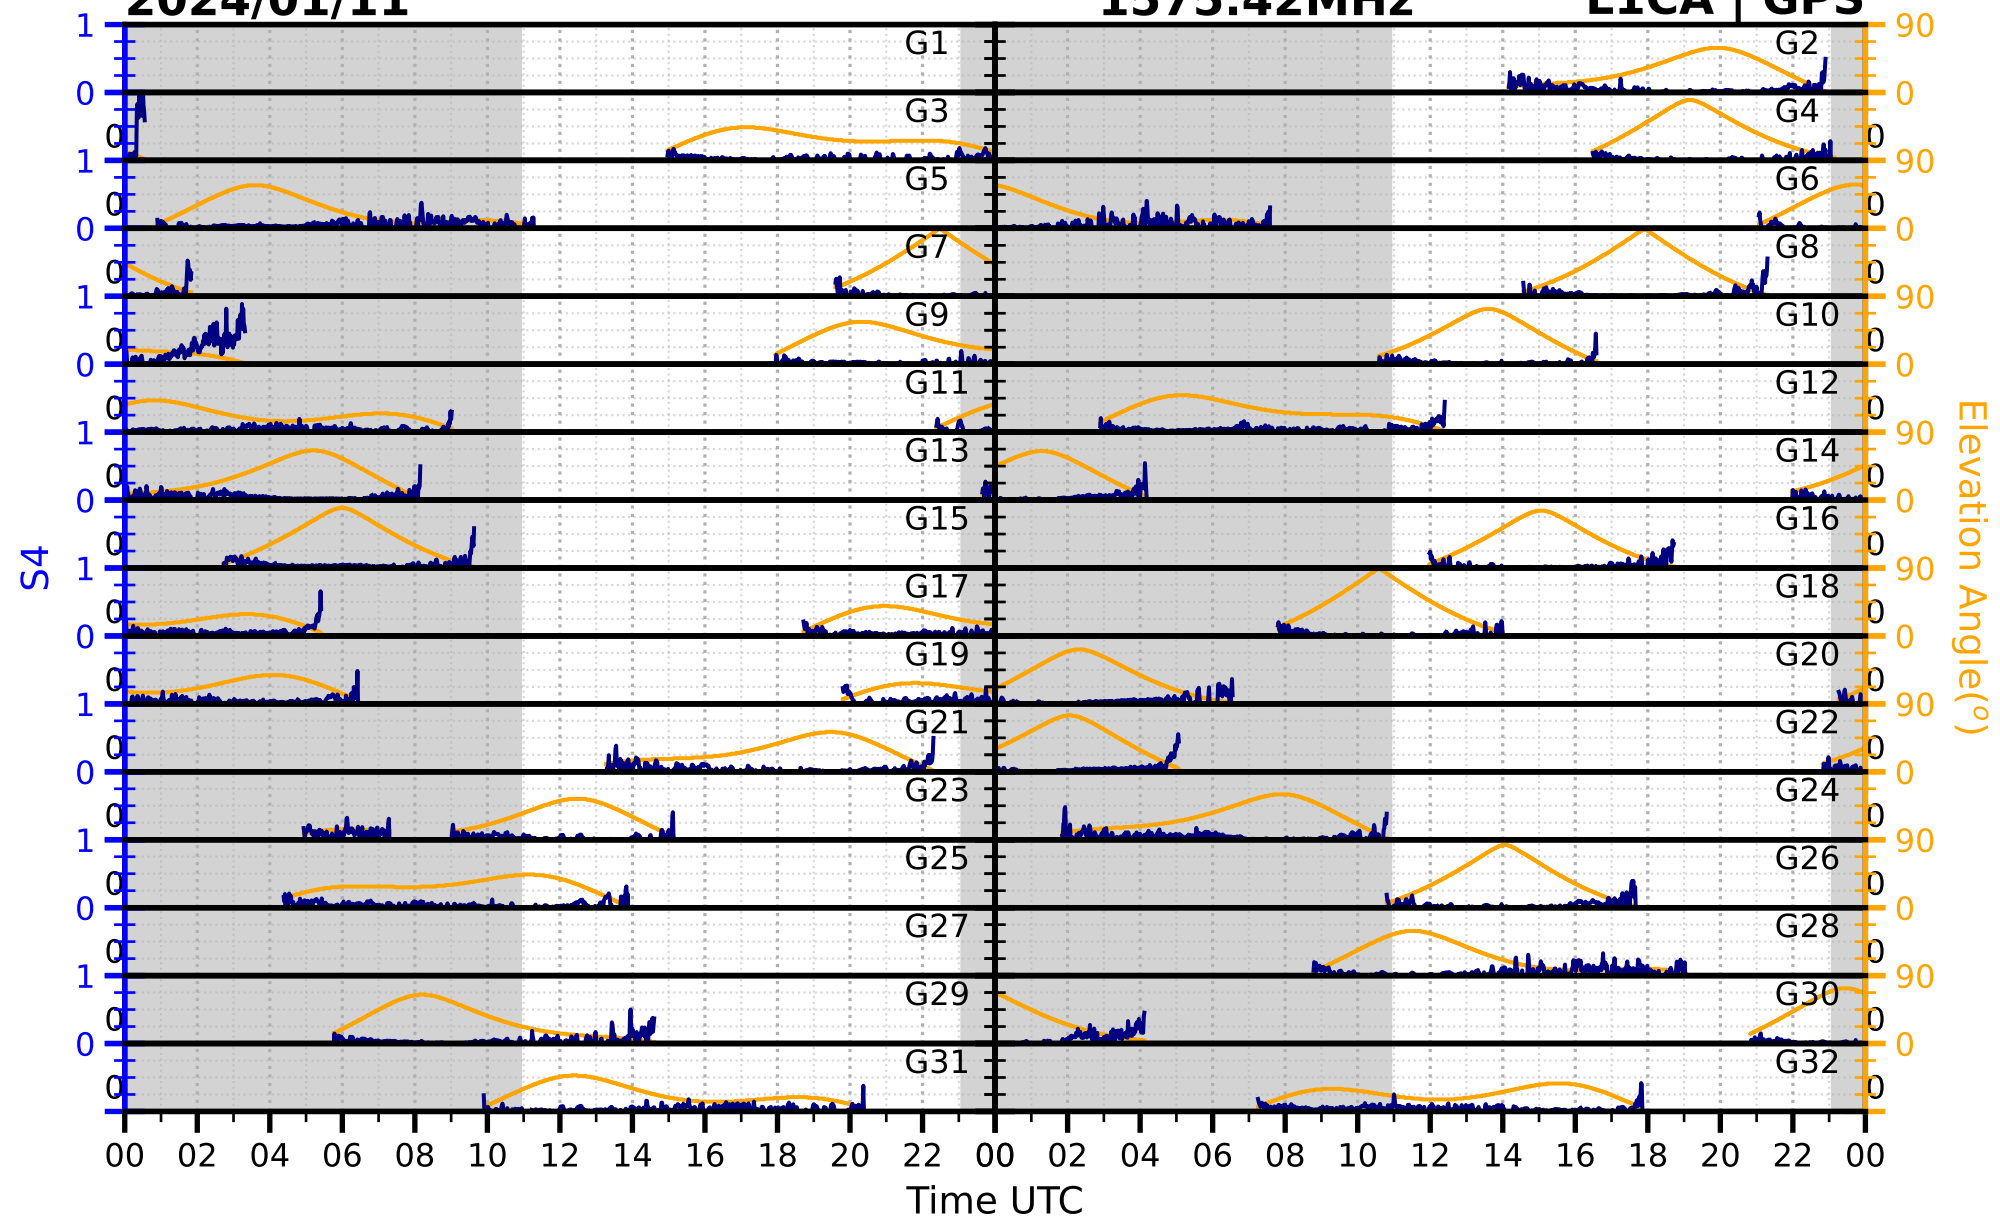

2024/01/11

S4

1575.42MHz

L1CA | GPS

2024/01/11

S4

1575.42MHz

L1BC | GALILEO

2024/01/11

S4

1602MHz

L1CA | GLONASS