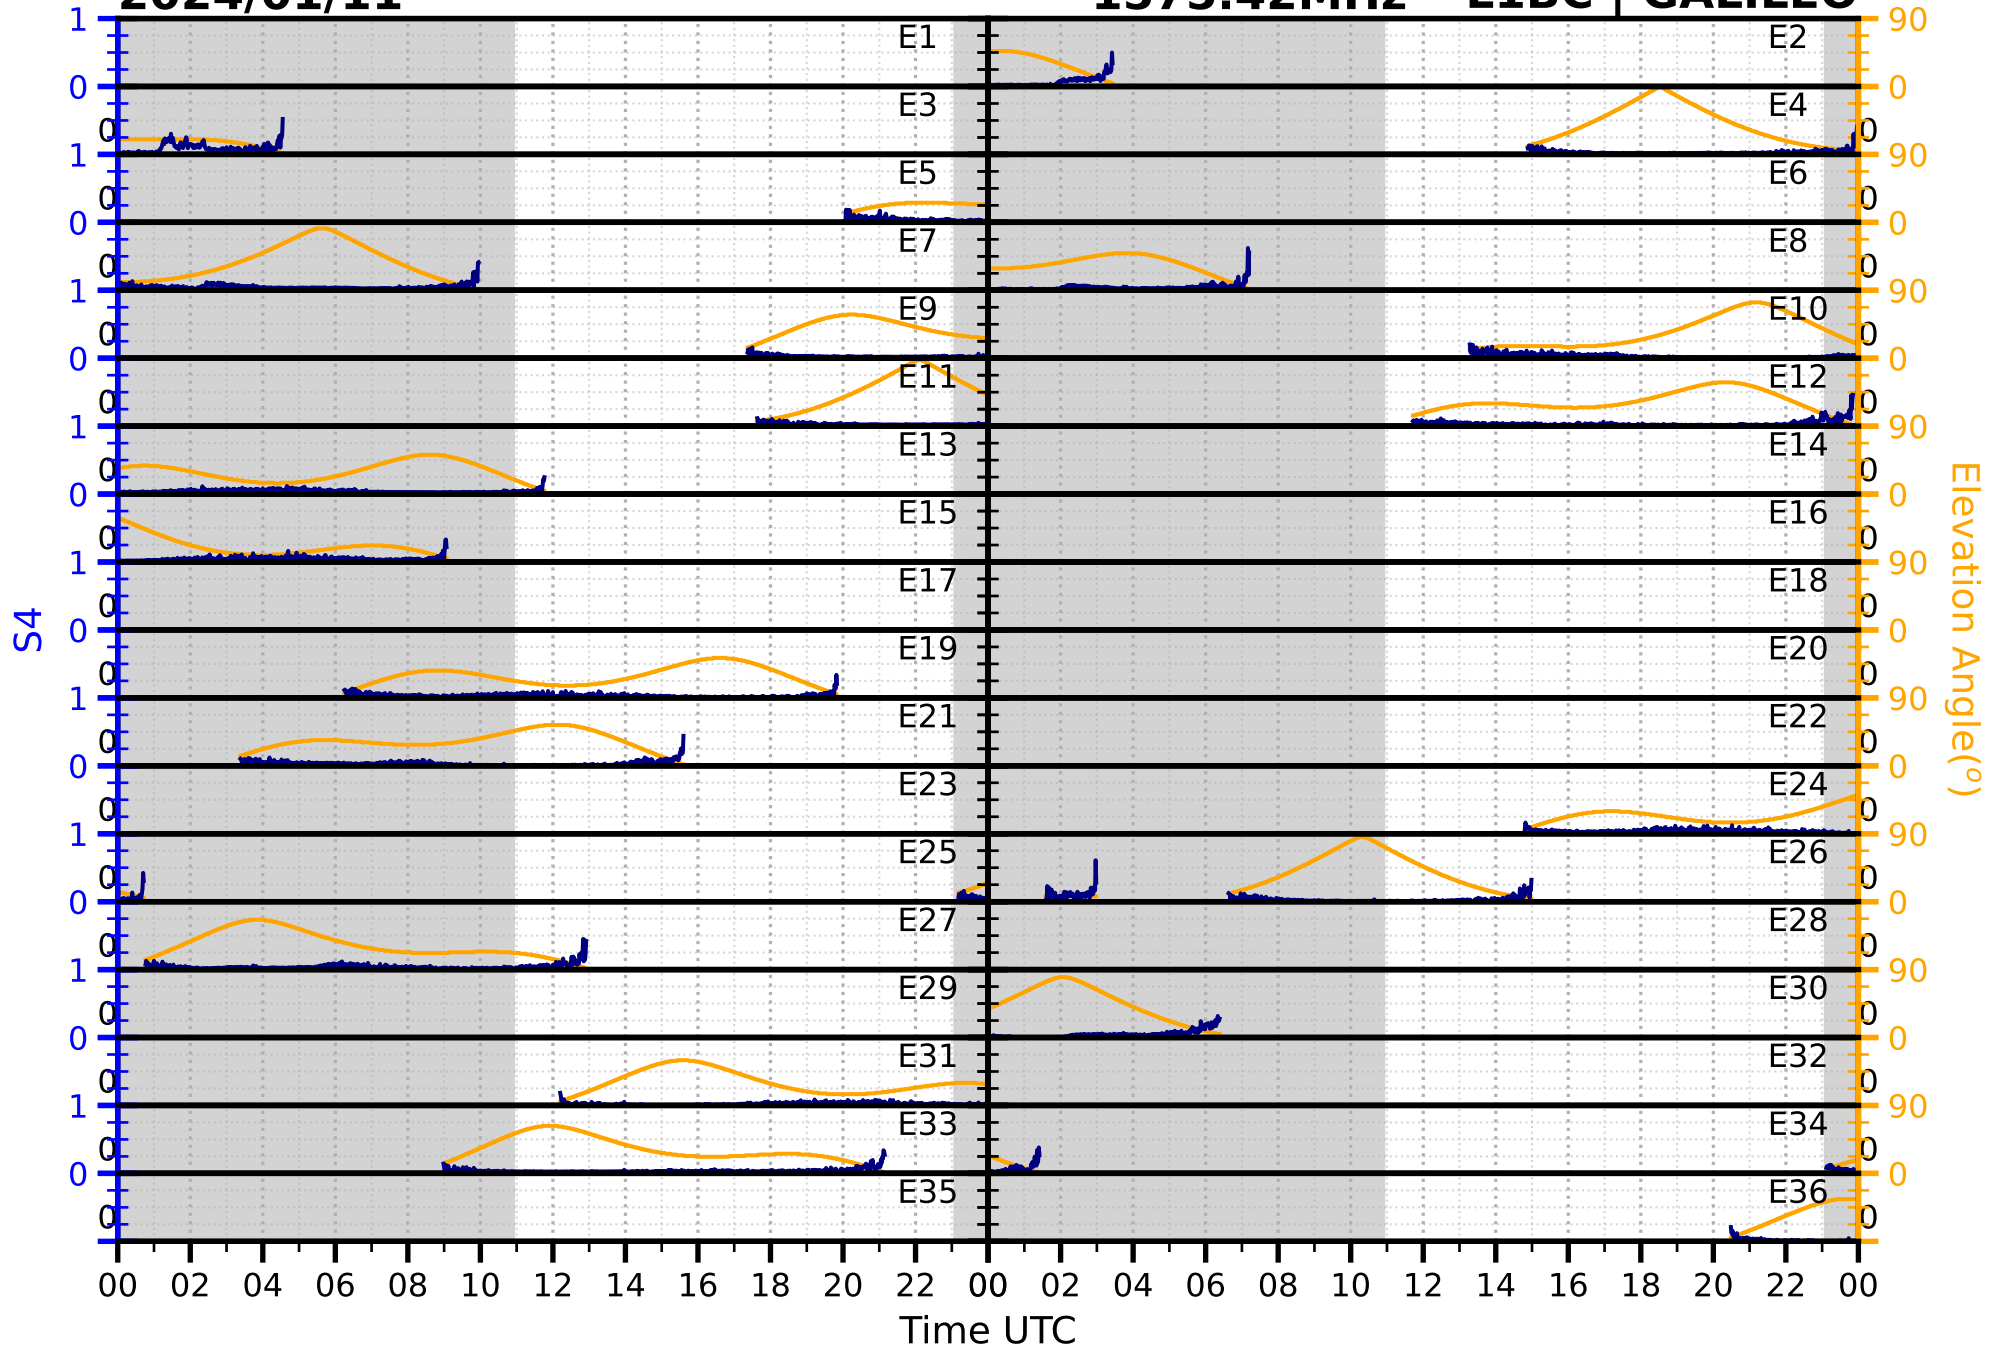

2024/01/11

S4

1575.42MHz

L1CA | GPS

2024/01/11

S4

1575.42MHz

L1BC | GALILEO

2024/01/11

S4

1602MHz

L1CA | GLONASS