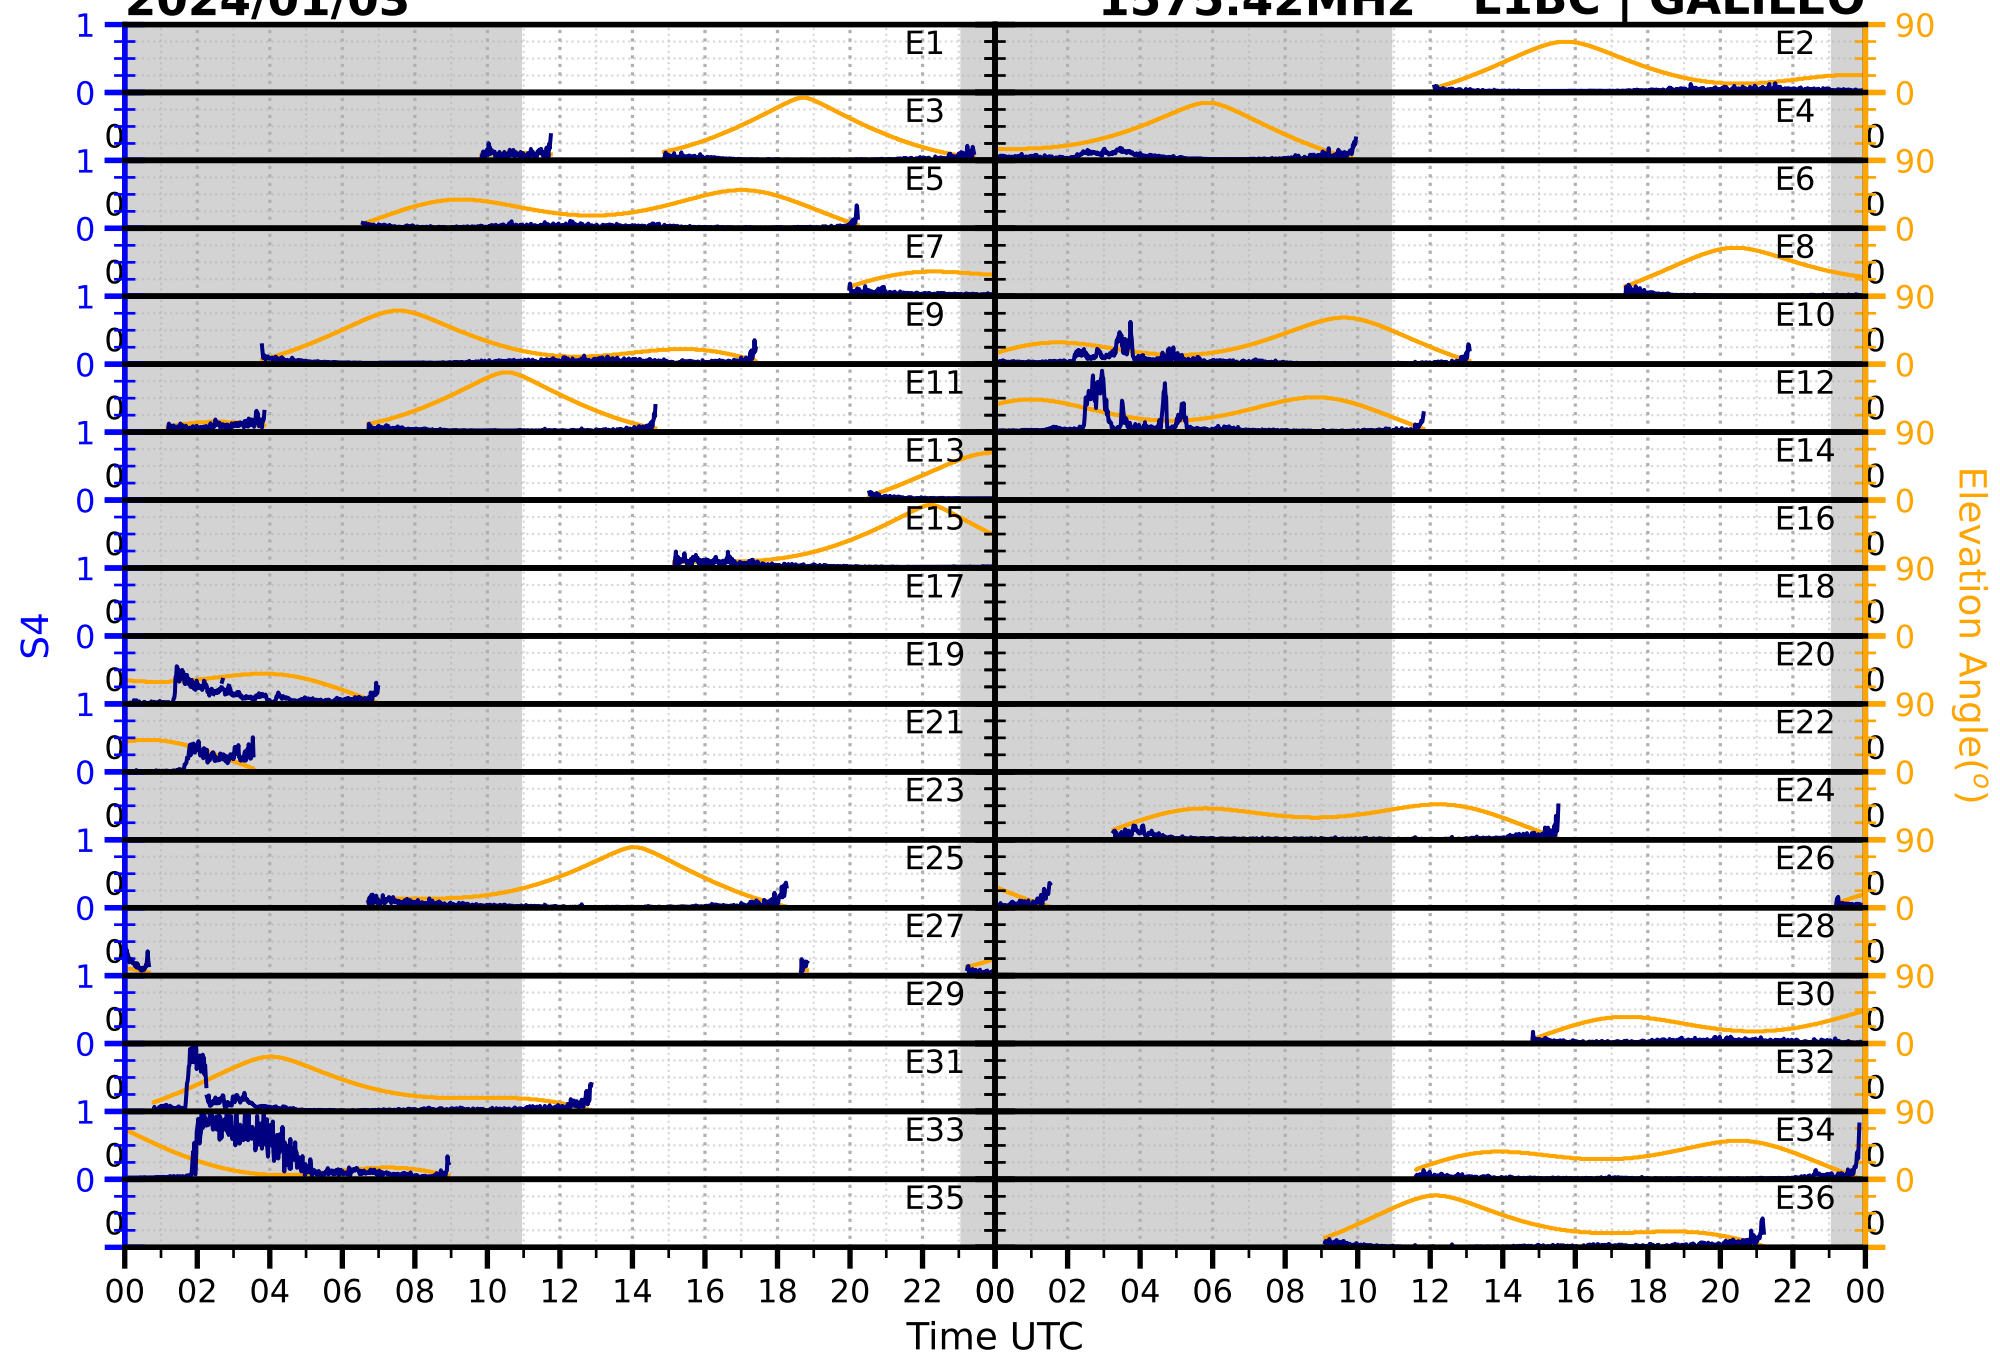

2024/01/03

S4

1575.42MHz

L1CA | GPS

2024/01/03

S4 1575.42MHz L1BC | GALILEO

2024/01/03

S4

1602MHz

L1CA | GLONASS