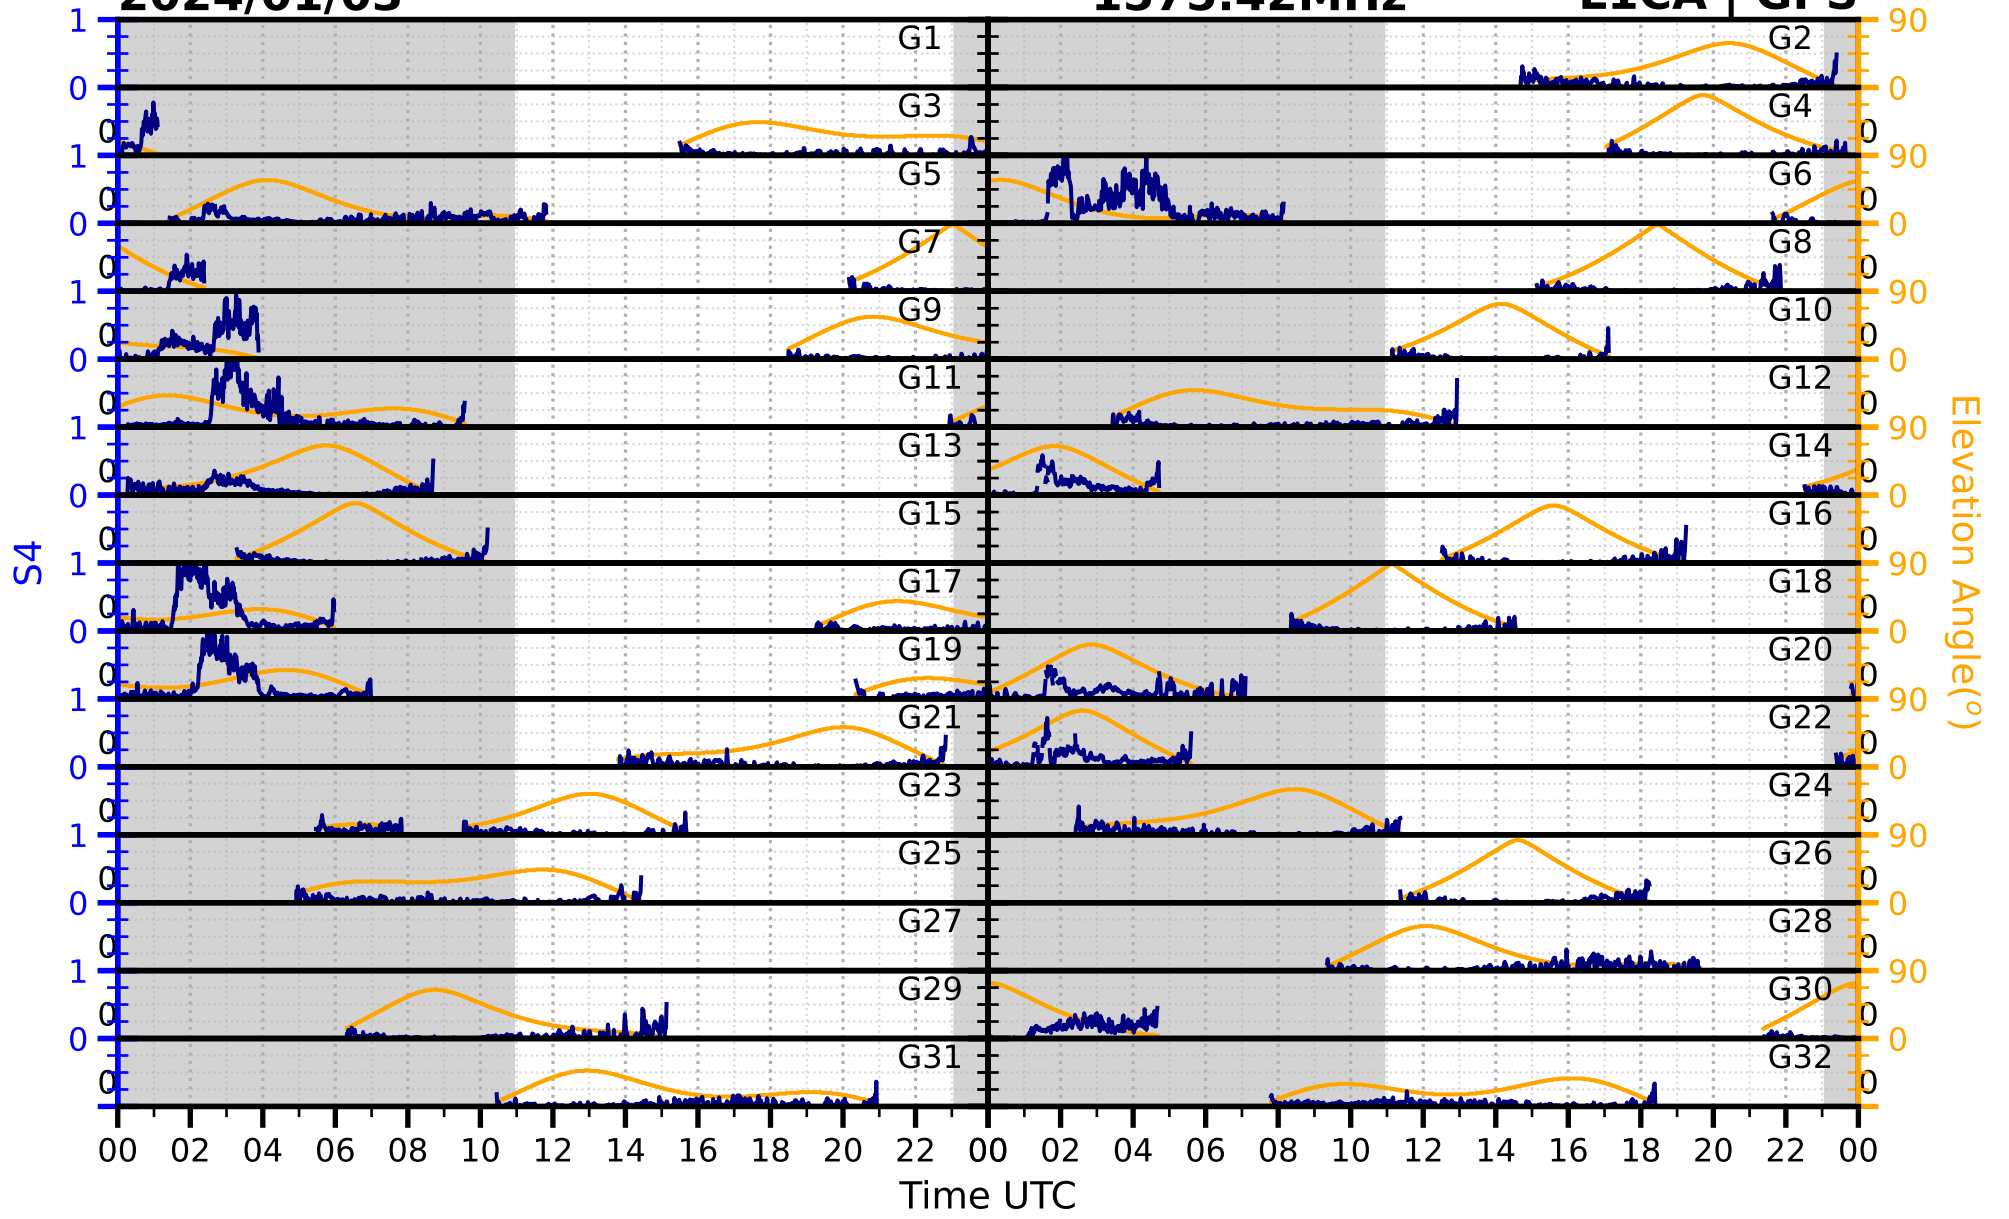

2024/01/03

S4

1575.42MHz

L1CA | GPS

2024/01/03

S4 1575.42MHz L1BC | GALILEO

2024/01/03

S4

1602MHz

L1CA | GLONASS