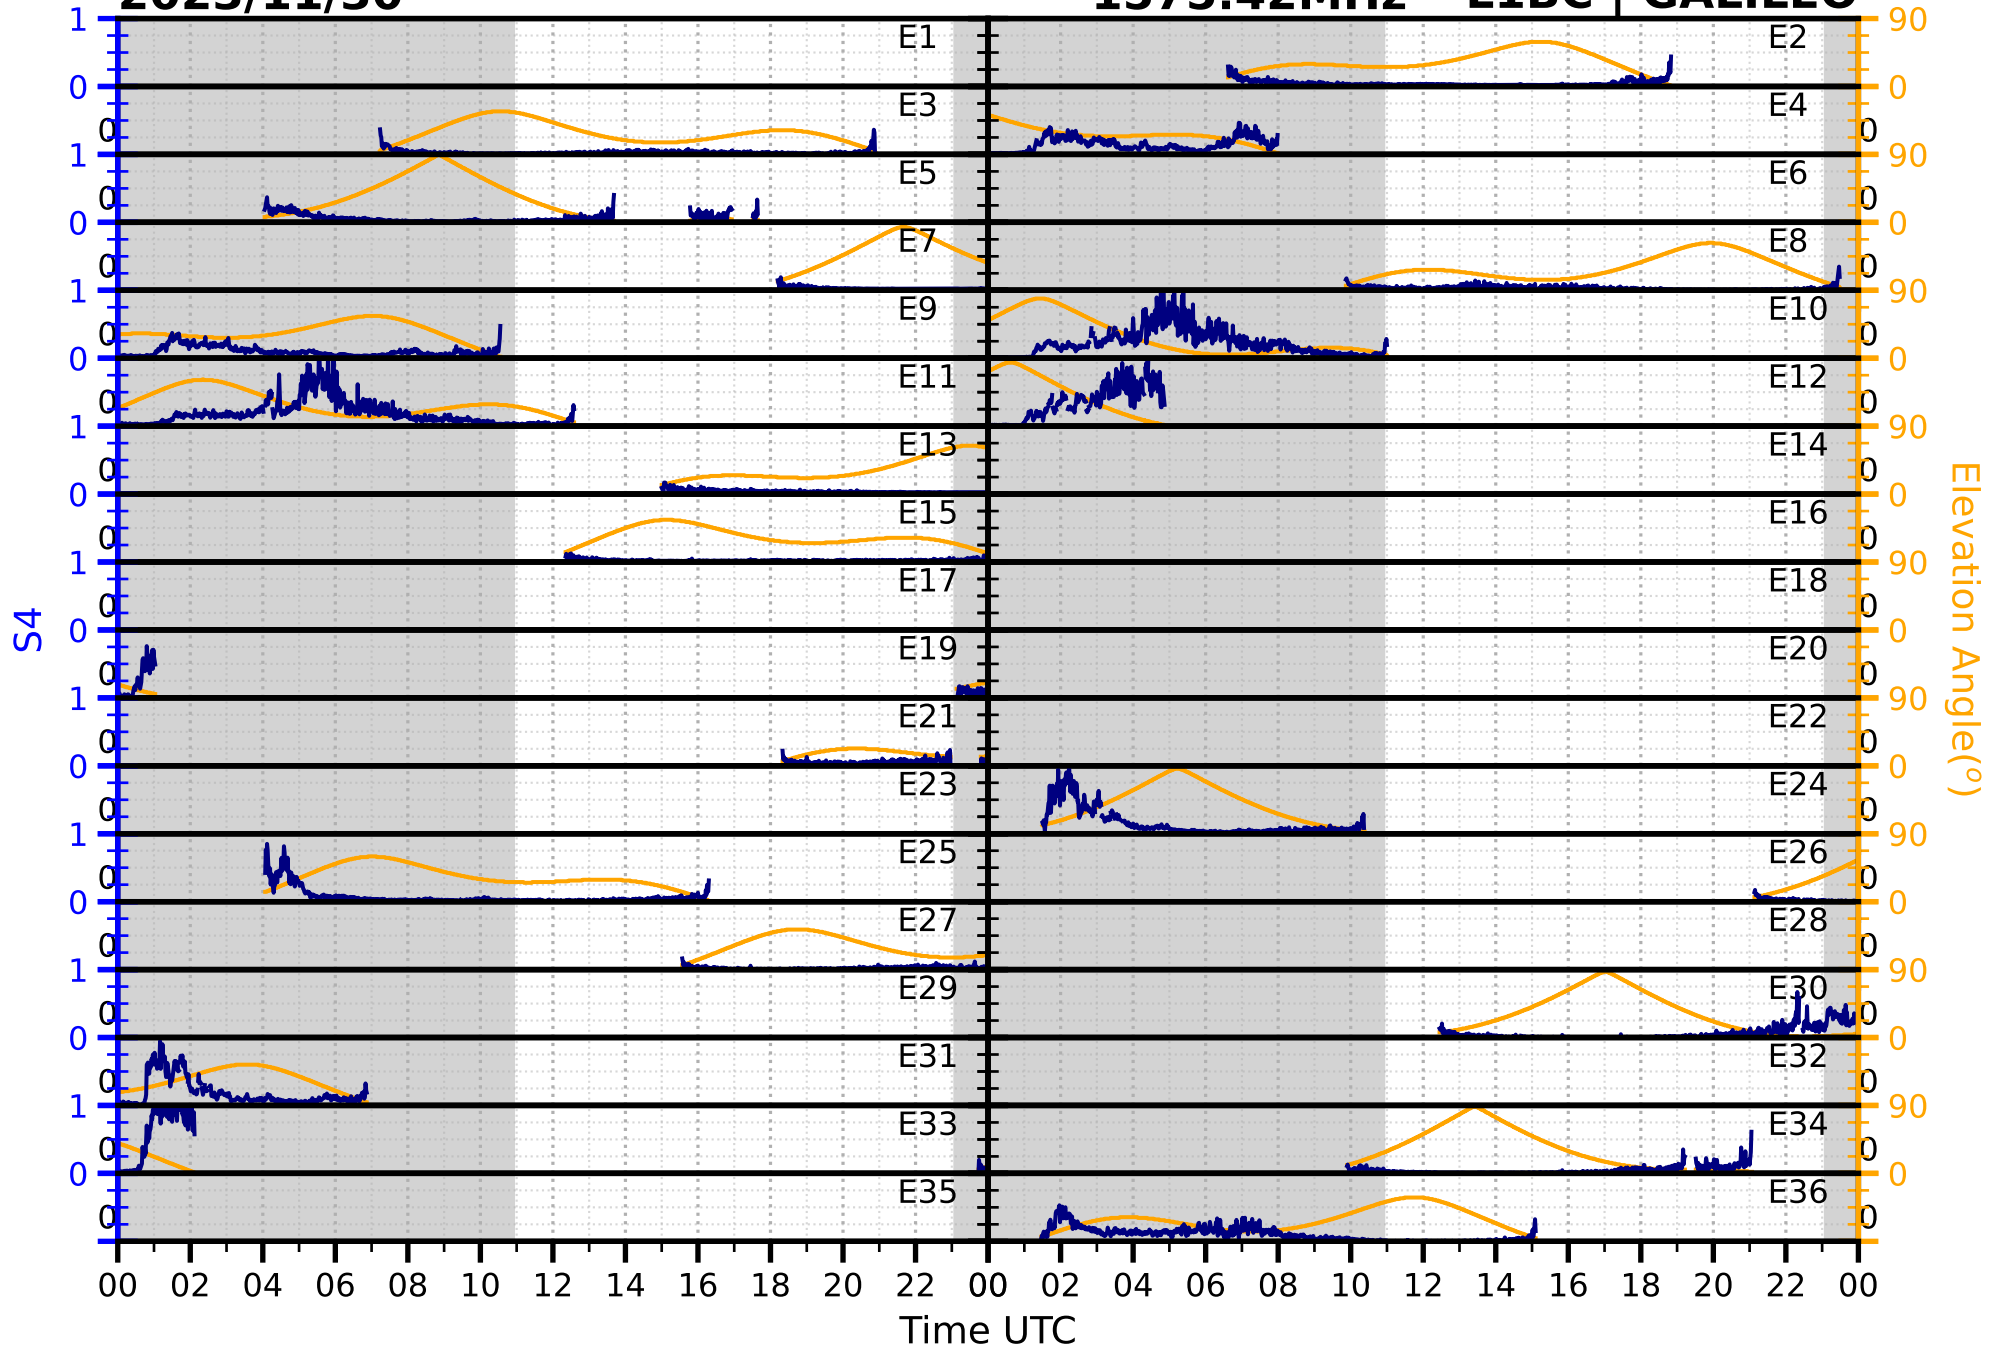

2023/11/30

S4

1575.42MHz

L1CA | GPS

2023/11/30

S4

1575.42MHz

L1BC | GALILEO

2023/11/30

S4

1602MHz

L1CA | GLONASS