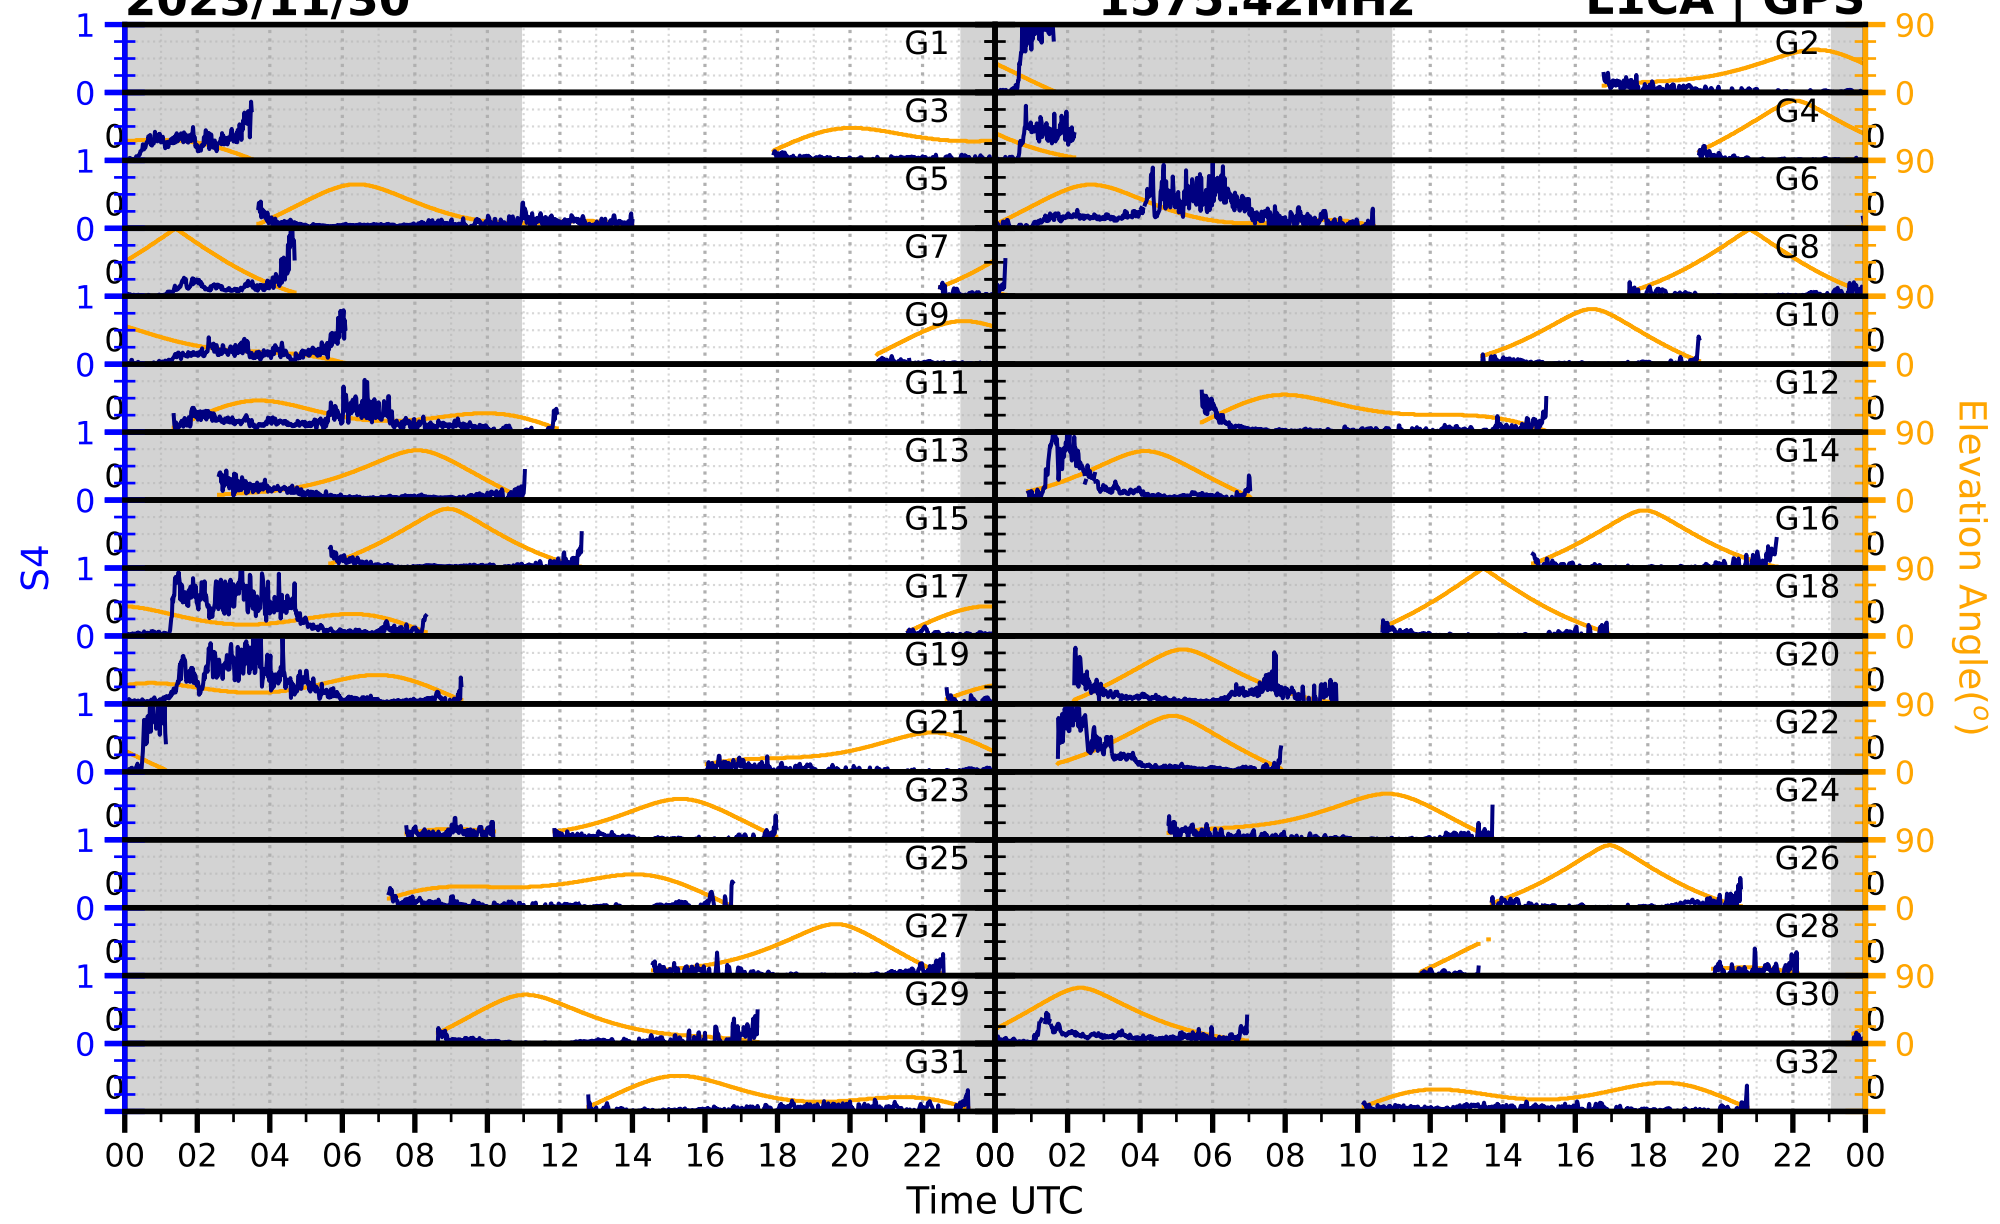

2023/11/30

S4

1575.42MHz

L1CA | GPS

2023/11/30

S4

1575.42MHz

L1BC | GALILEO

2023/11/30

S4

1602MHz

L1CA | GLONASS