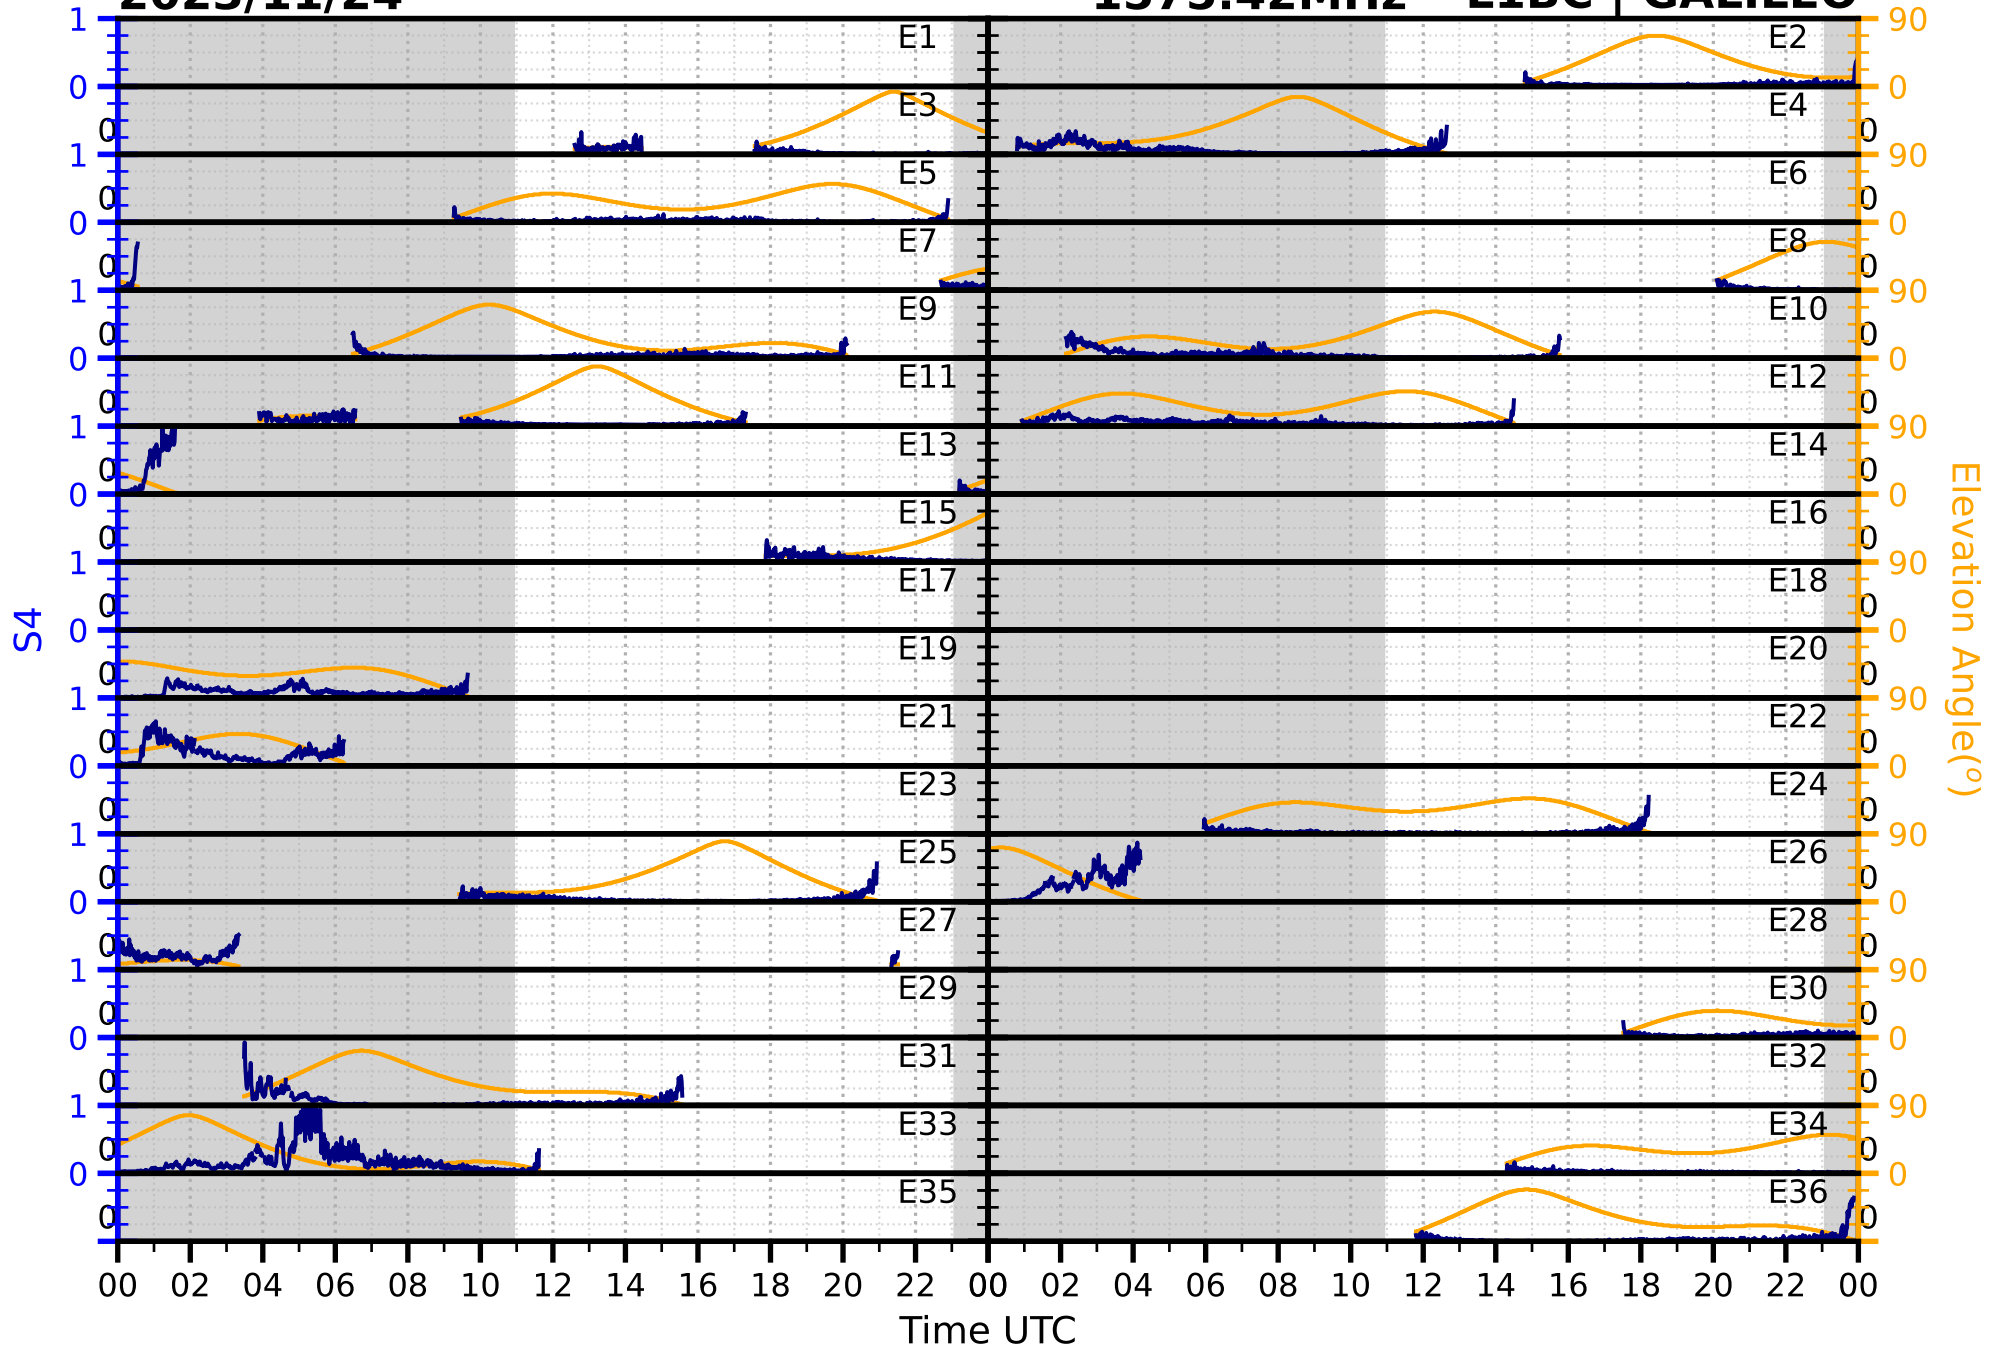

2023/11/24

S4 1575.42MHz

L1CA | GPS

2023/11/24

S4

1575.42MHz

L1BC | GALILEO

2023/11/24

S4

1602MHz

L1CA | GLONASS