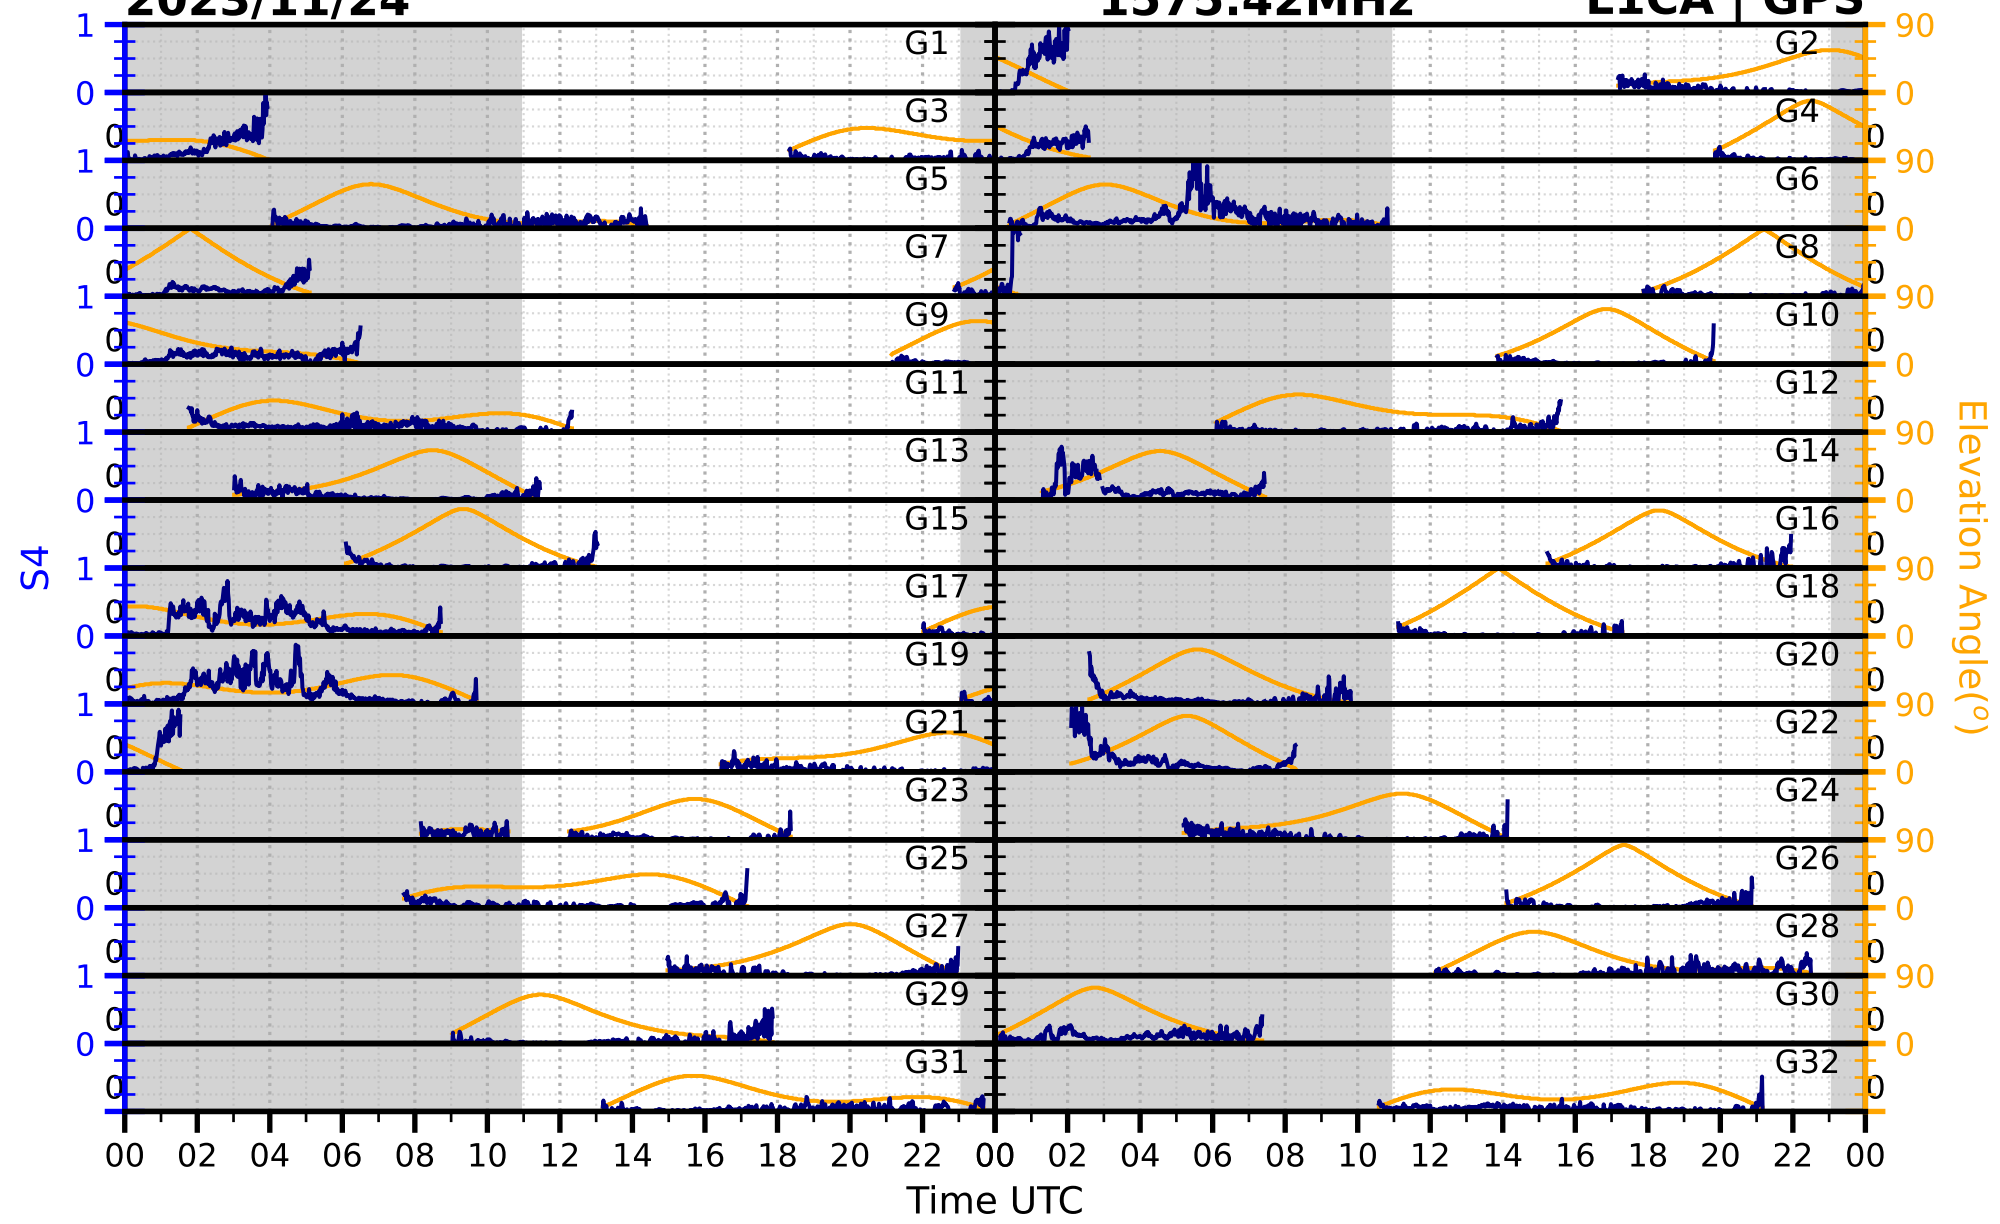

2023/11/24

S4 1575.42MHz

L1CA | GPS

2023/11/24

S4

1575.42MHz

L1BC | GALILEO

2023/11/24

S4

1602MHz

L1CA | GLONASS