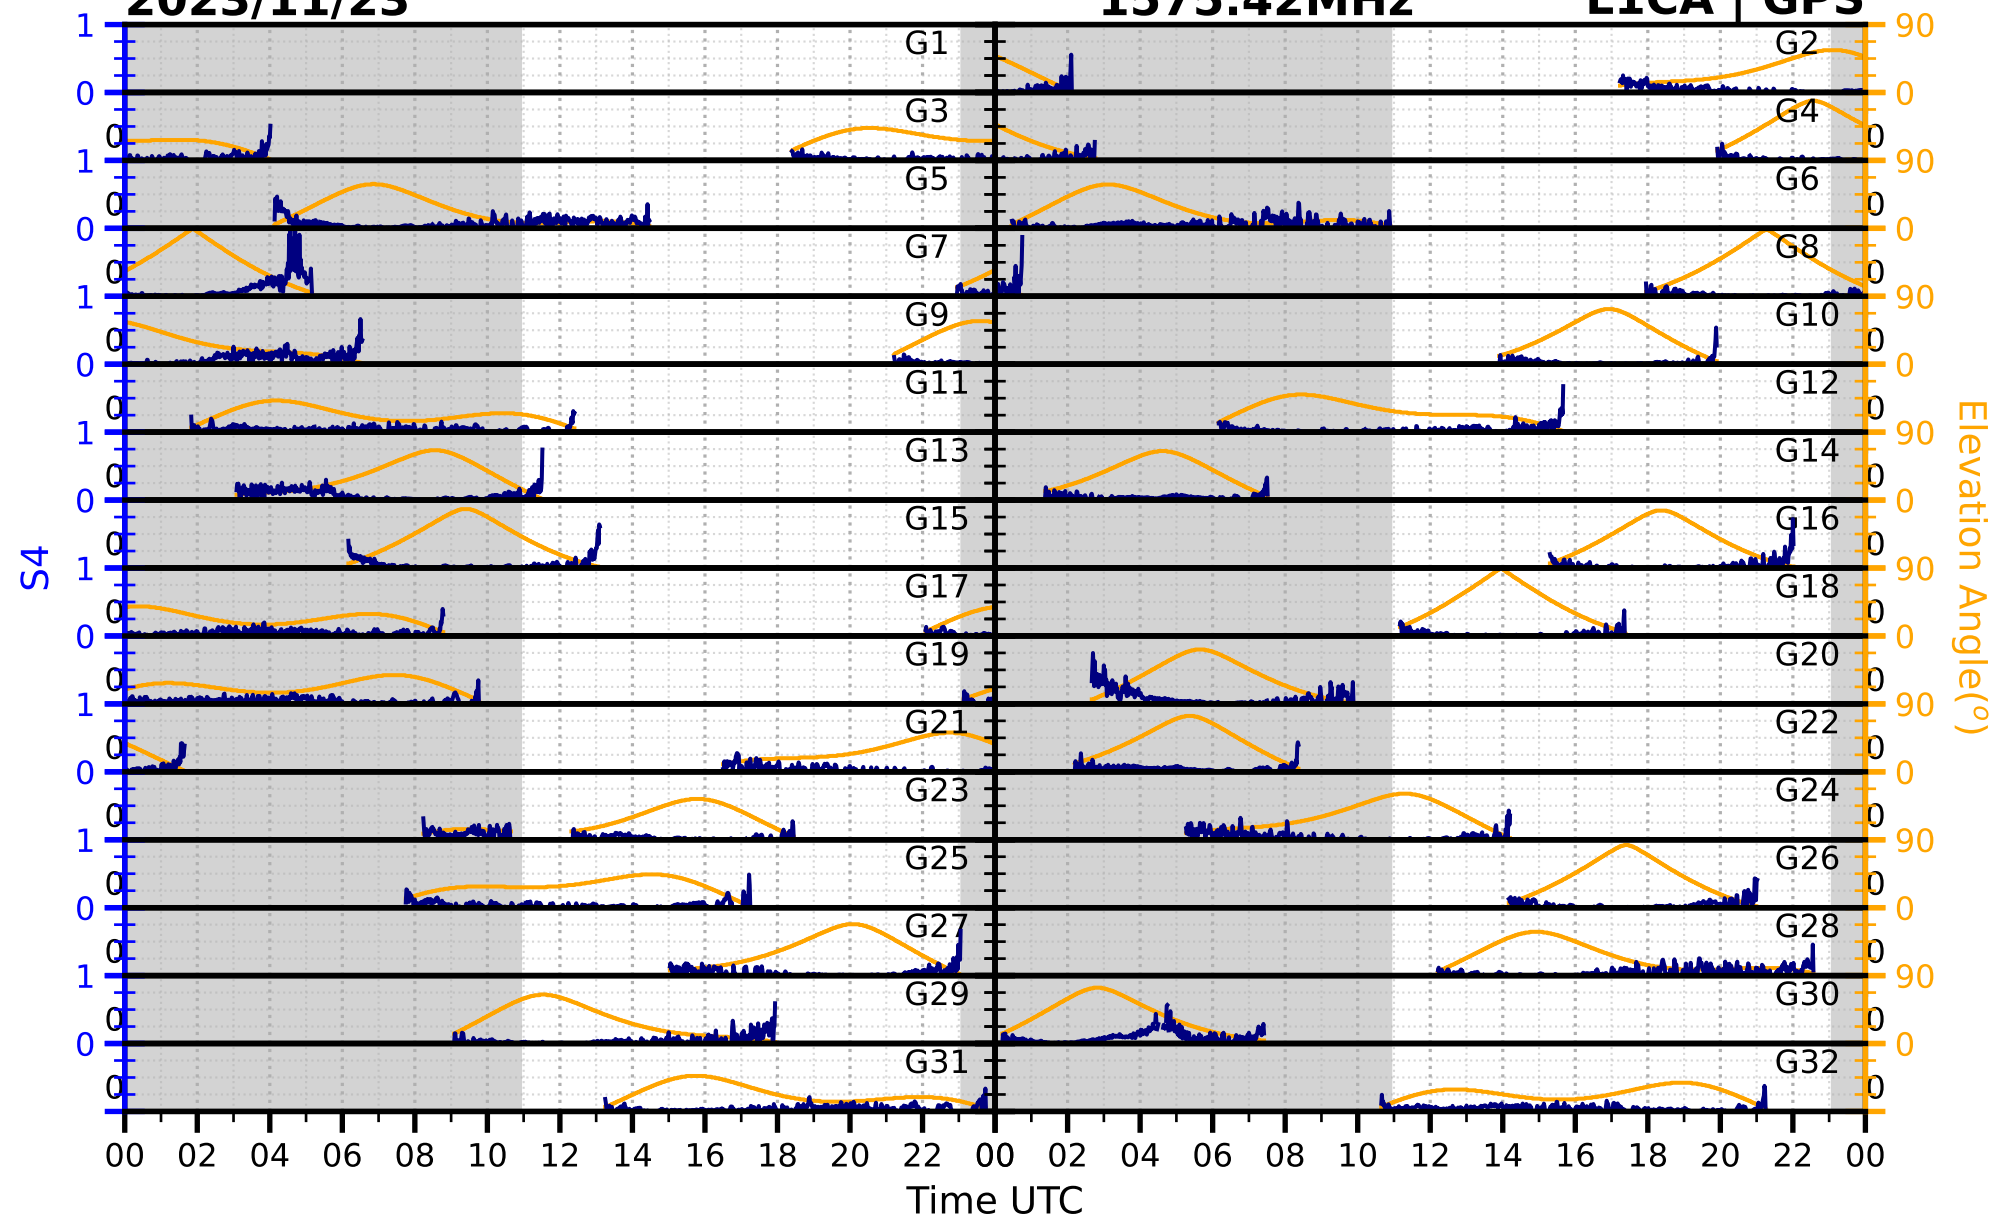

2023/11/23

S4

1575.42MHz

L1CA | GPS

2023/11/23

S4

1575.42MHz

L1BC

GALILEO

2023/11/23

S4

1602MHz

L1CA | GLONASS