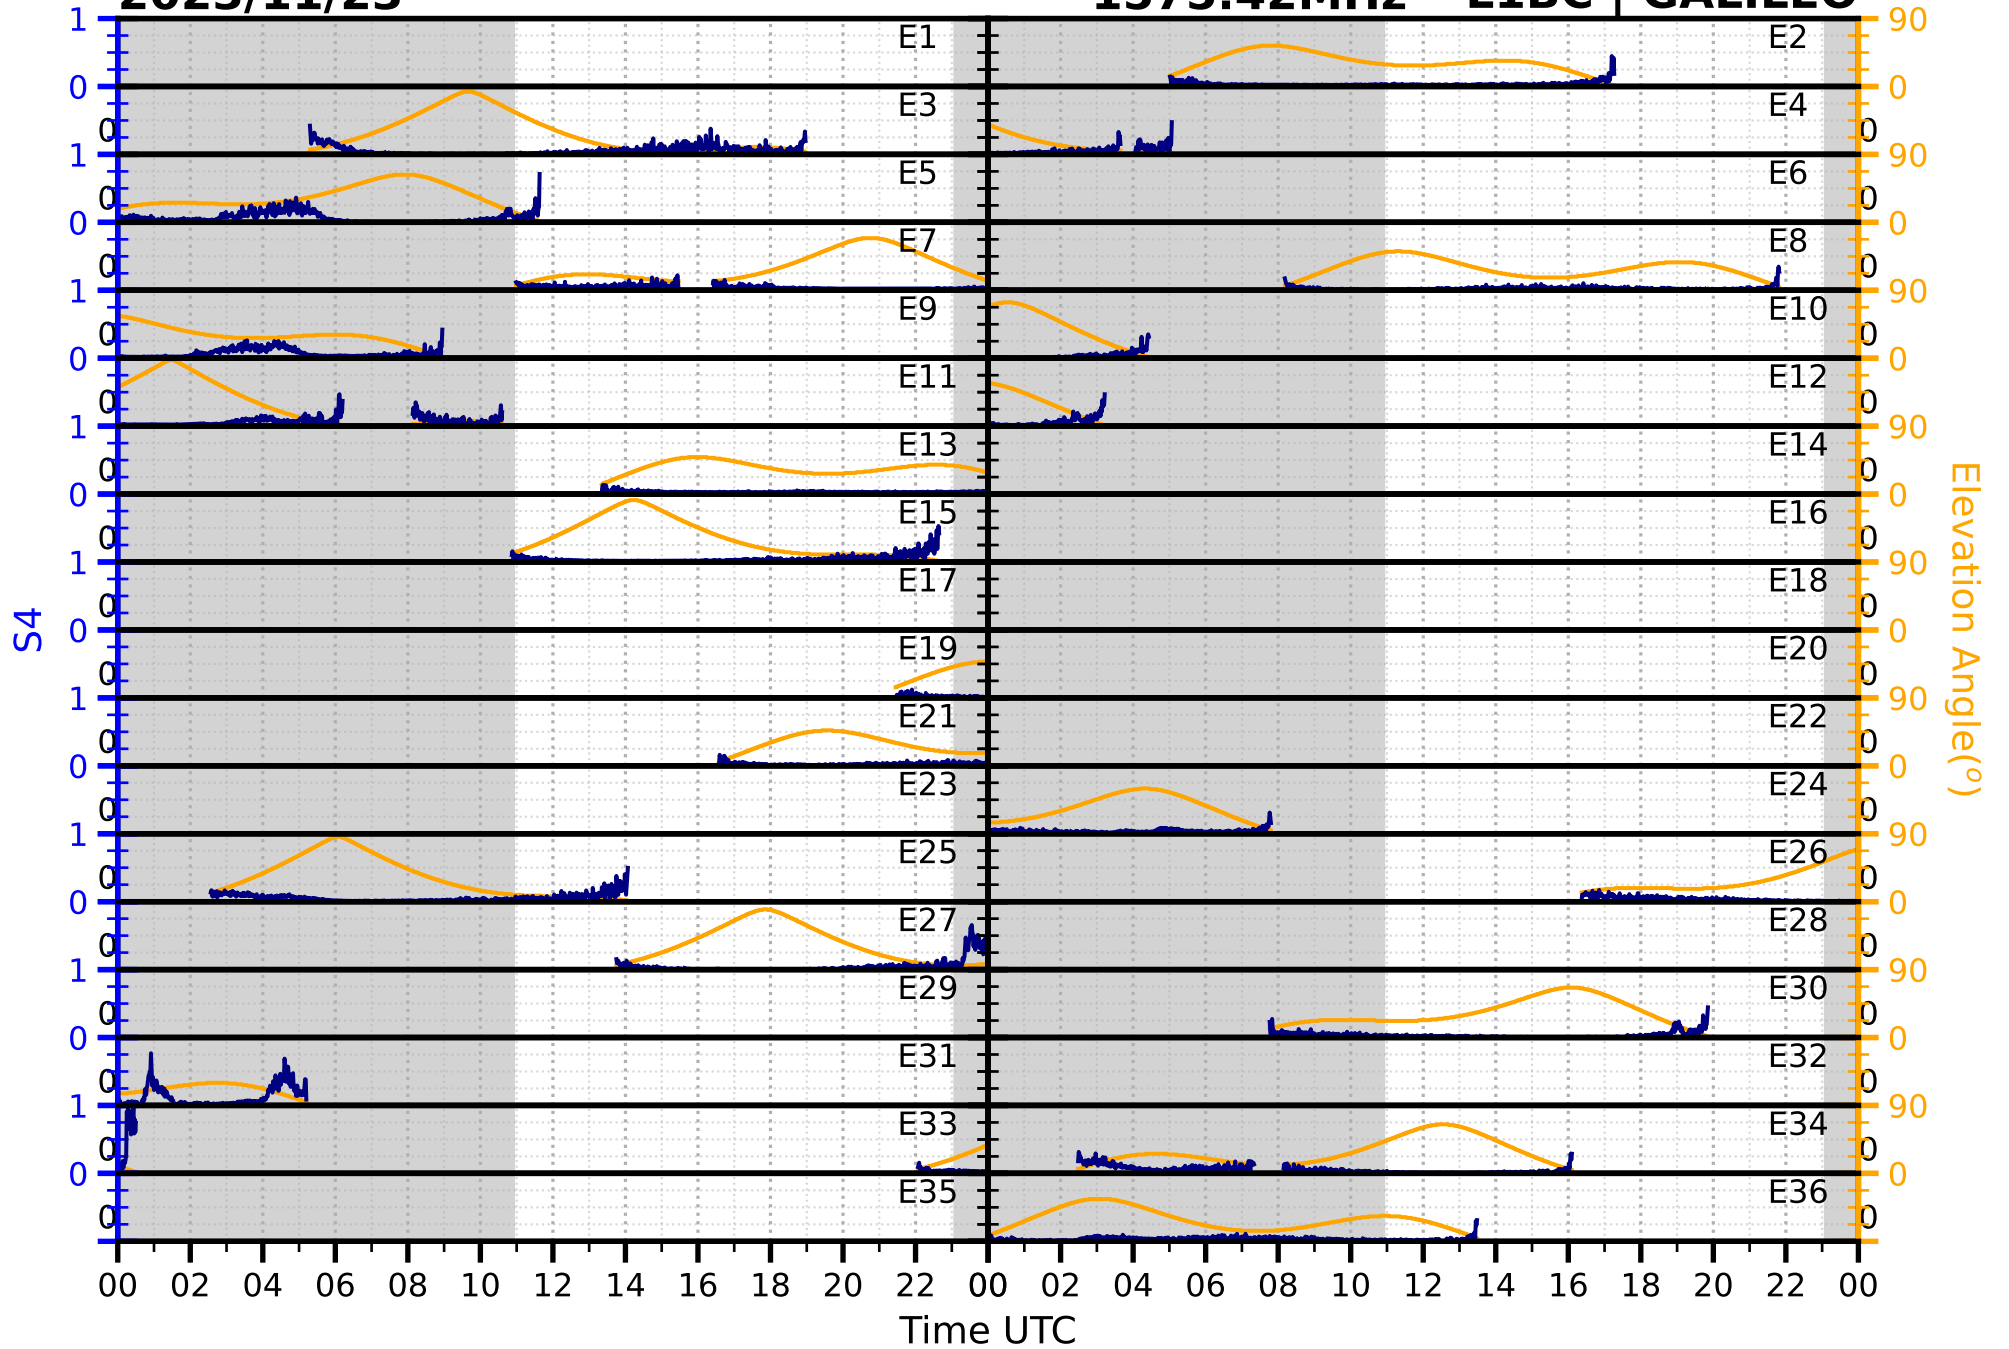

2023/11/23

S4

1575.42MHz

L1CA | GPS

2023/11/23

S4

1575.42MHz

L1BC

GALILEO

2023/11/23

S4

1602MHz

L1CA | GLONASS