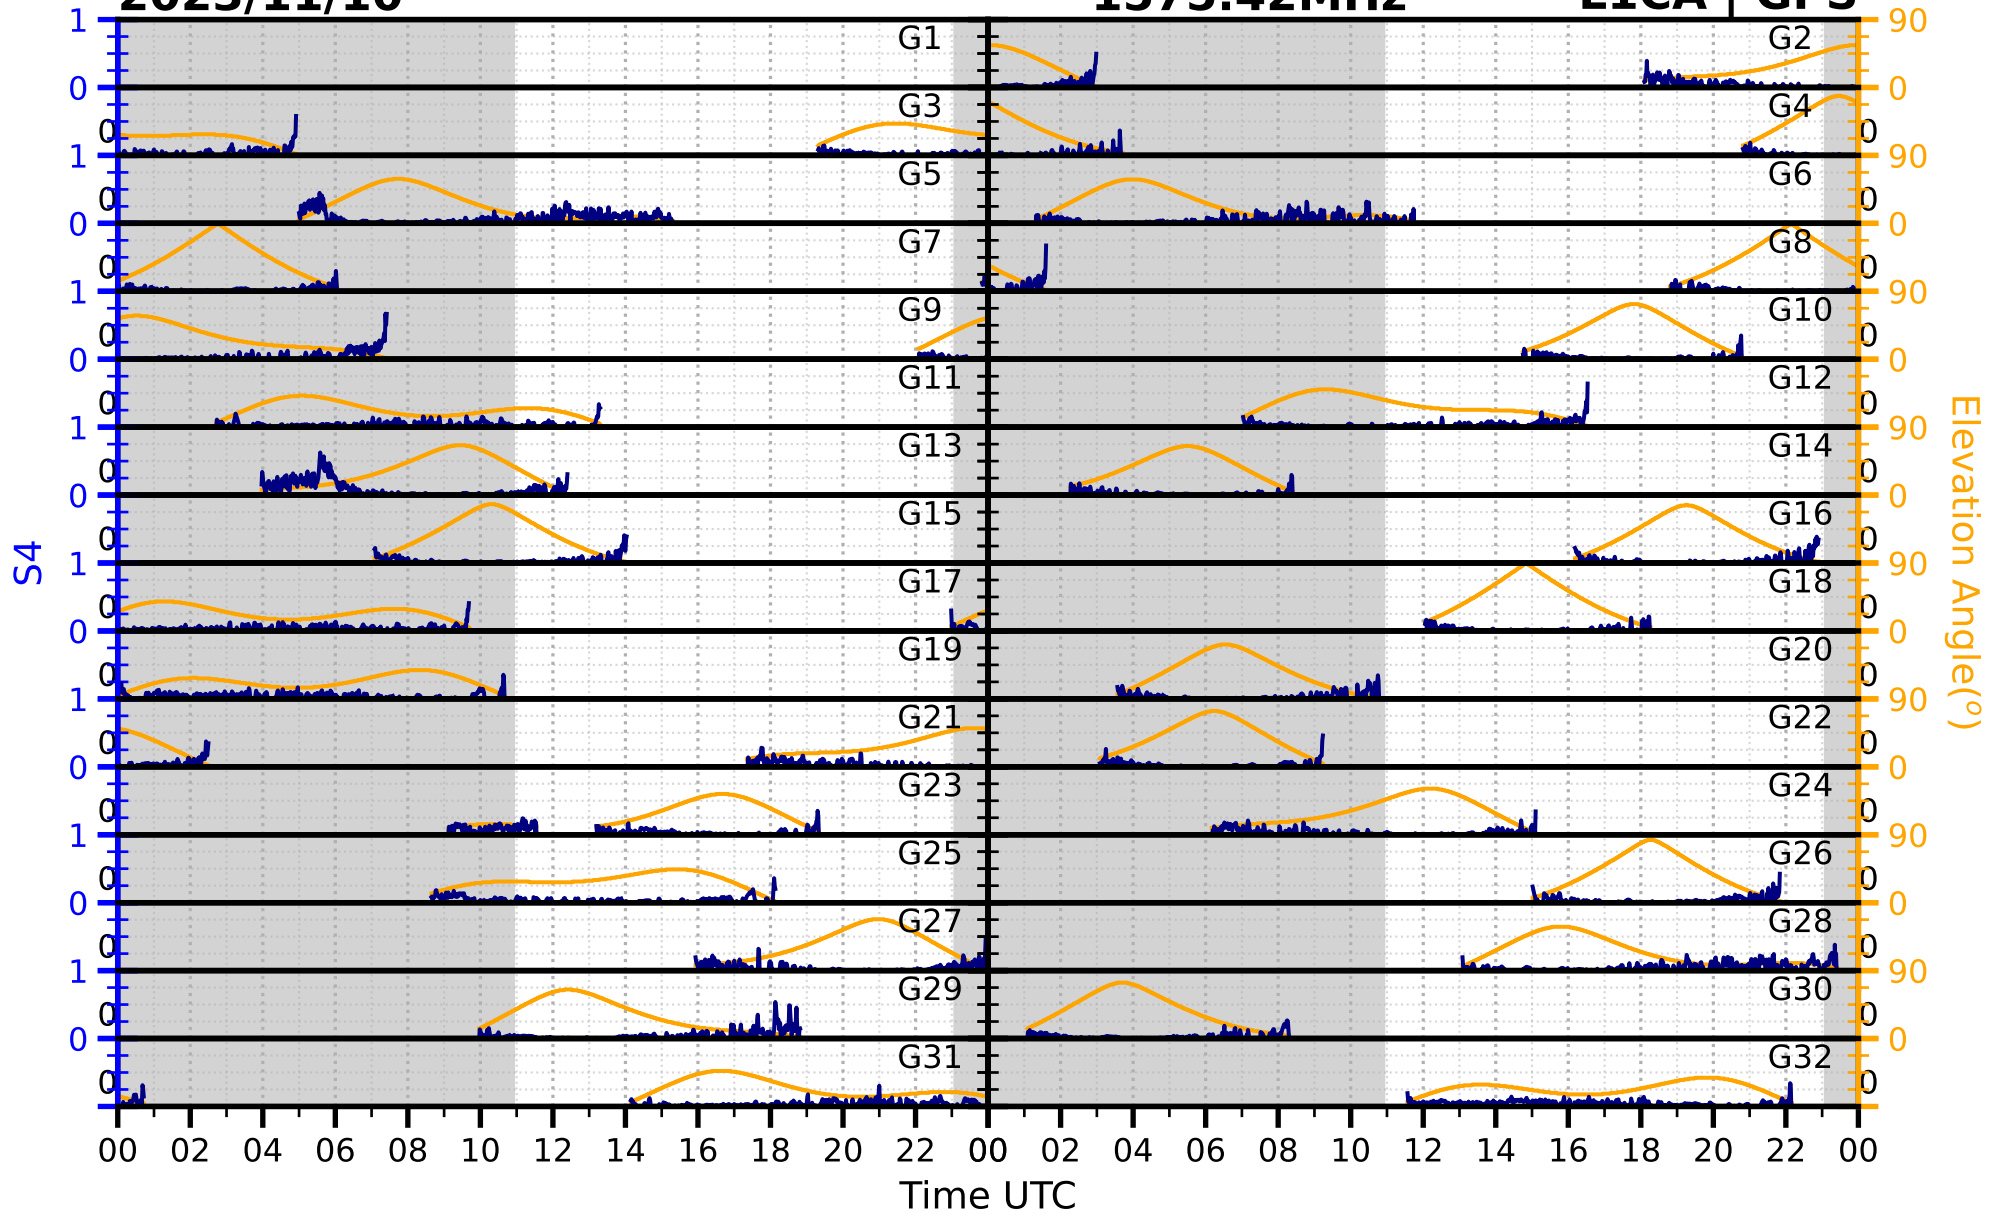

2023/11/10

S4

1575.42MHz

L1CA | GPS

2023/11/10

S4 1575.42MHz L1BC | GALILEO

2023/11/10

S4

1602MHz

L1CA | GLONASS