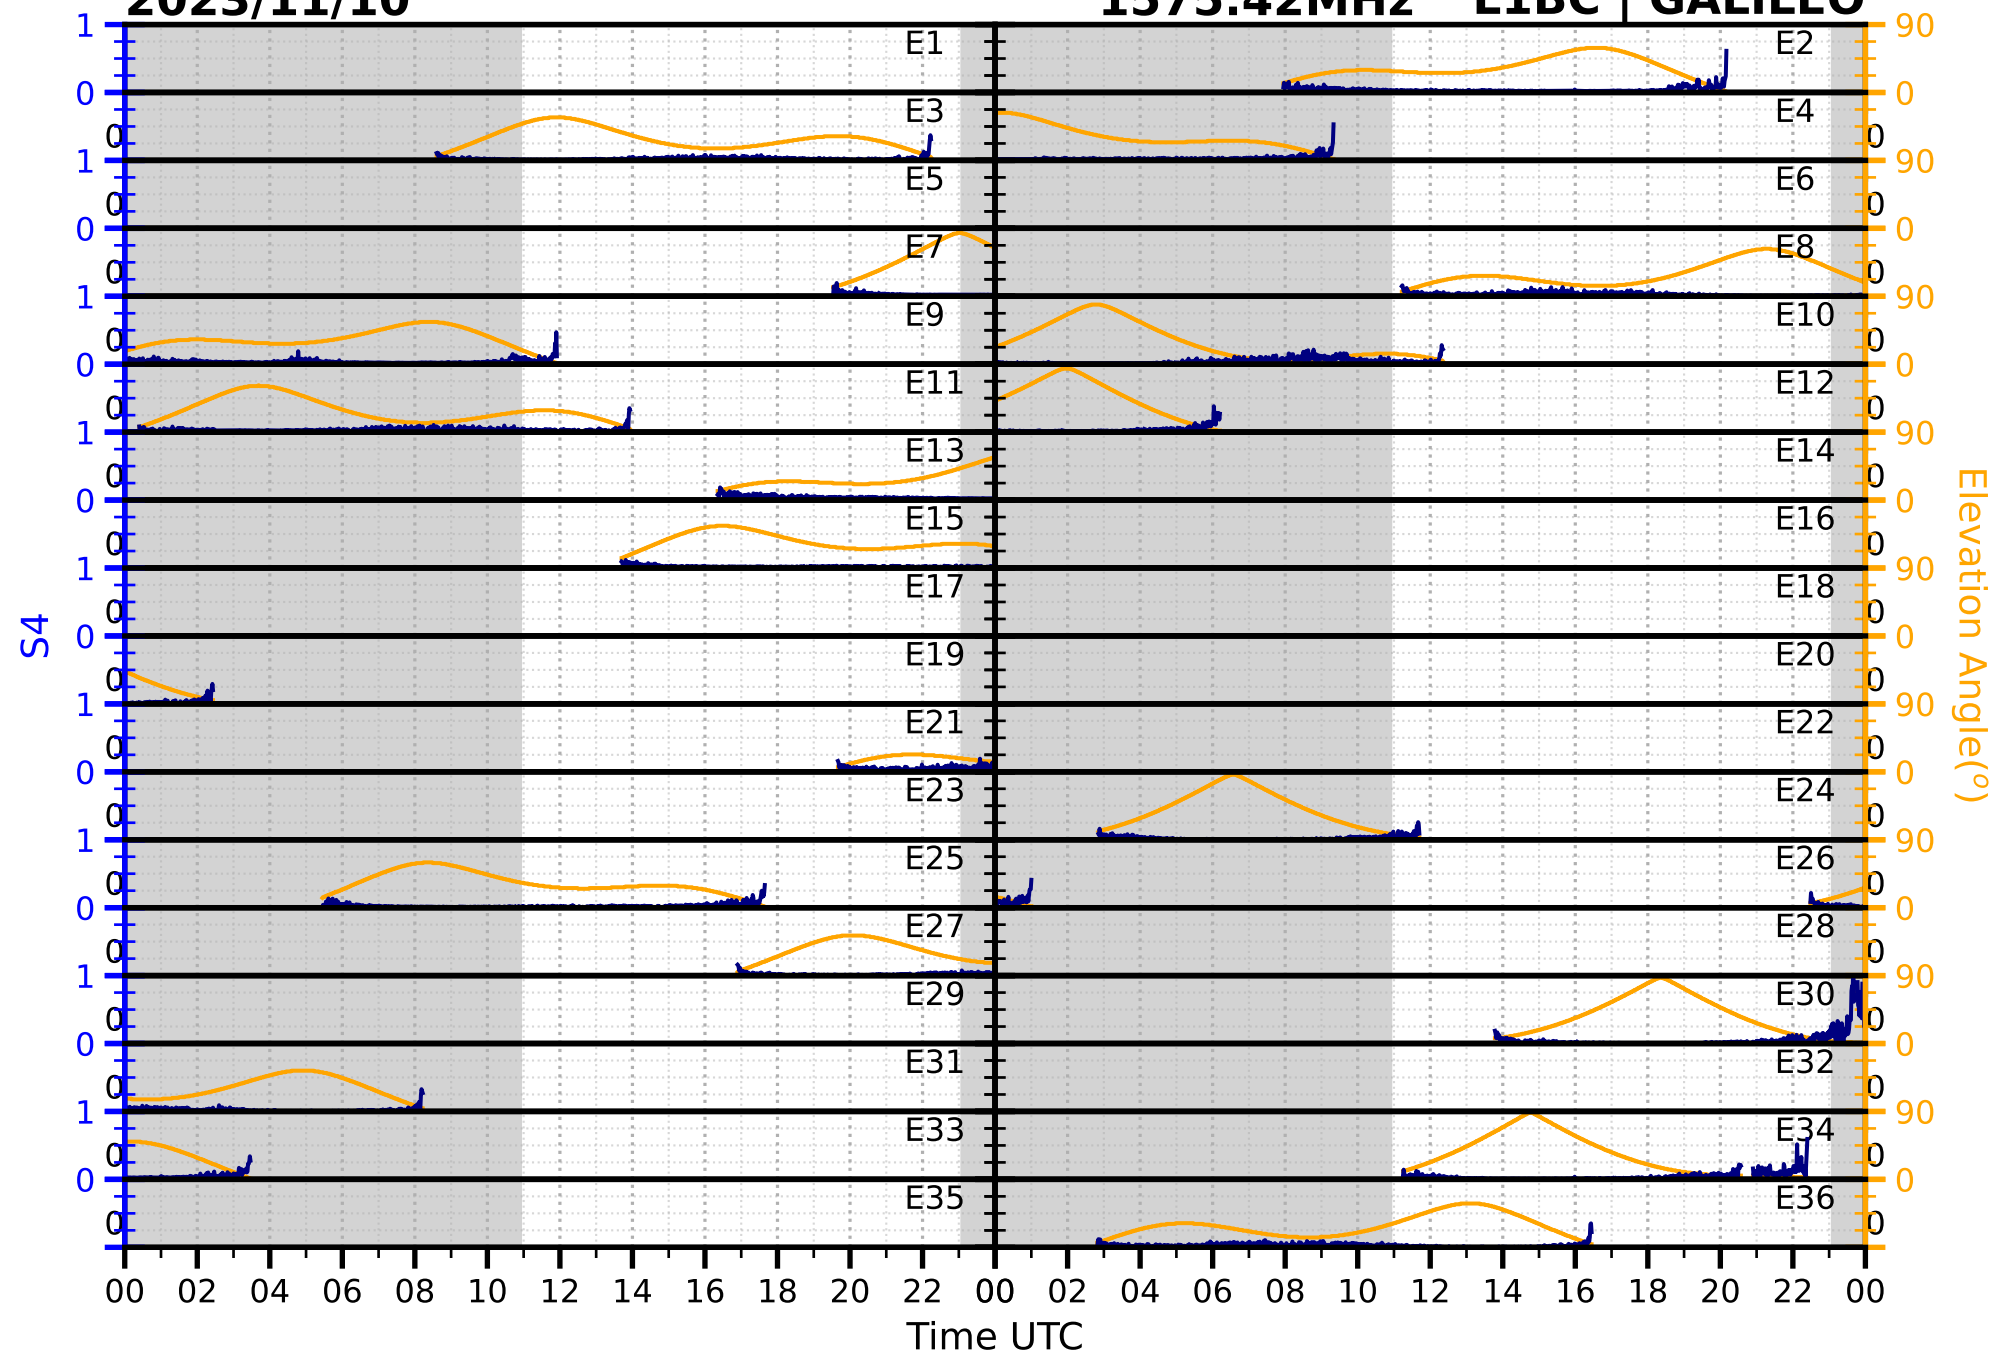

2023/11/10

S4

1575.42MHz

L1CA | GPS

2023/11/10

S4 1575.42MHz L1BC | GALILEO

2023/11/10

S4

1602MHz

L1CA | GLONASS