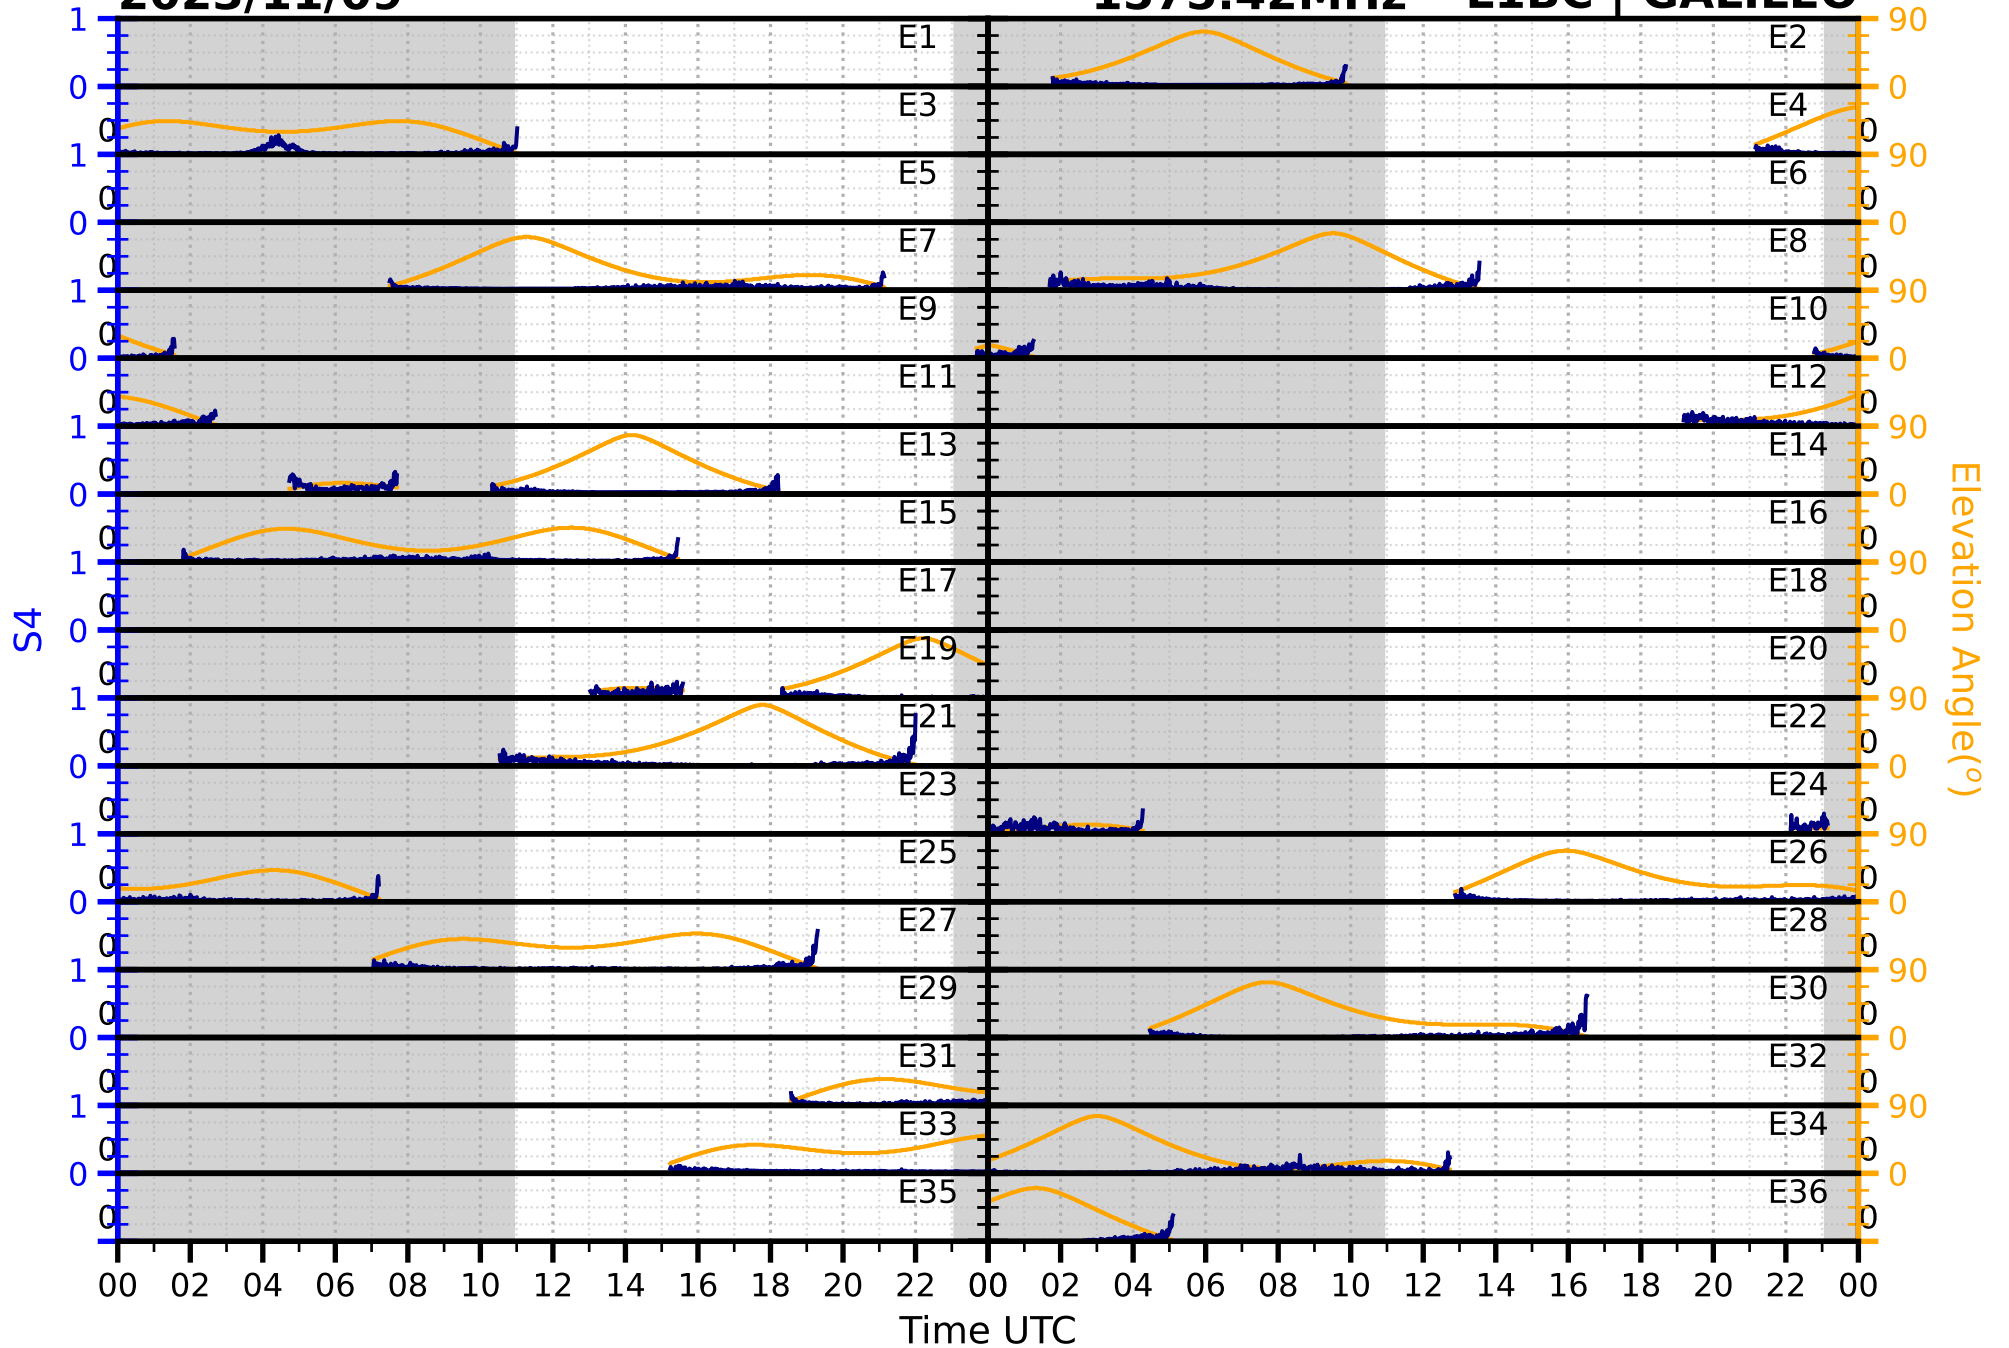

2023/11/09

S4

1575.42MHz

L1CA | GPS

2023/11/09

S4

1575.42MHz

L1BC | GALILEO

2023/11/09

S4

1602MHz

L1CA | GLONASS