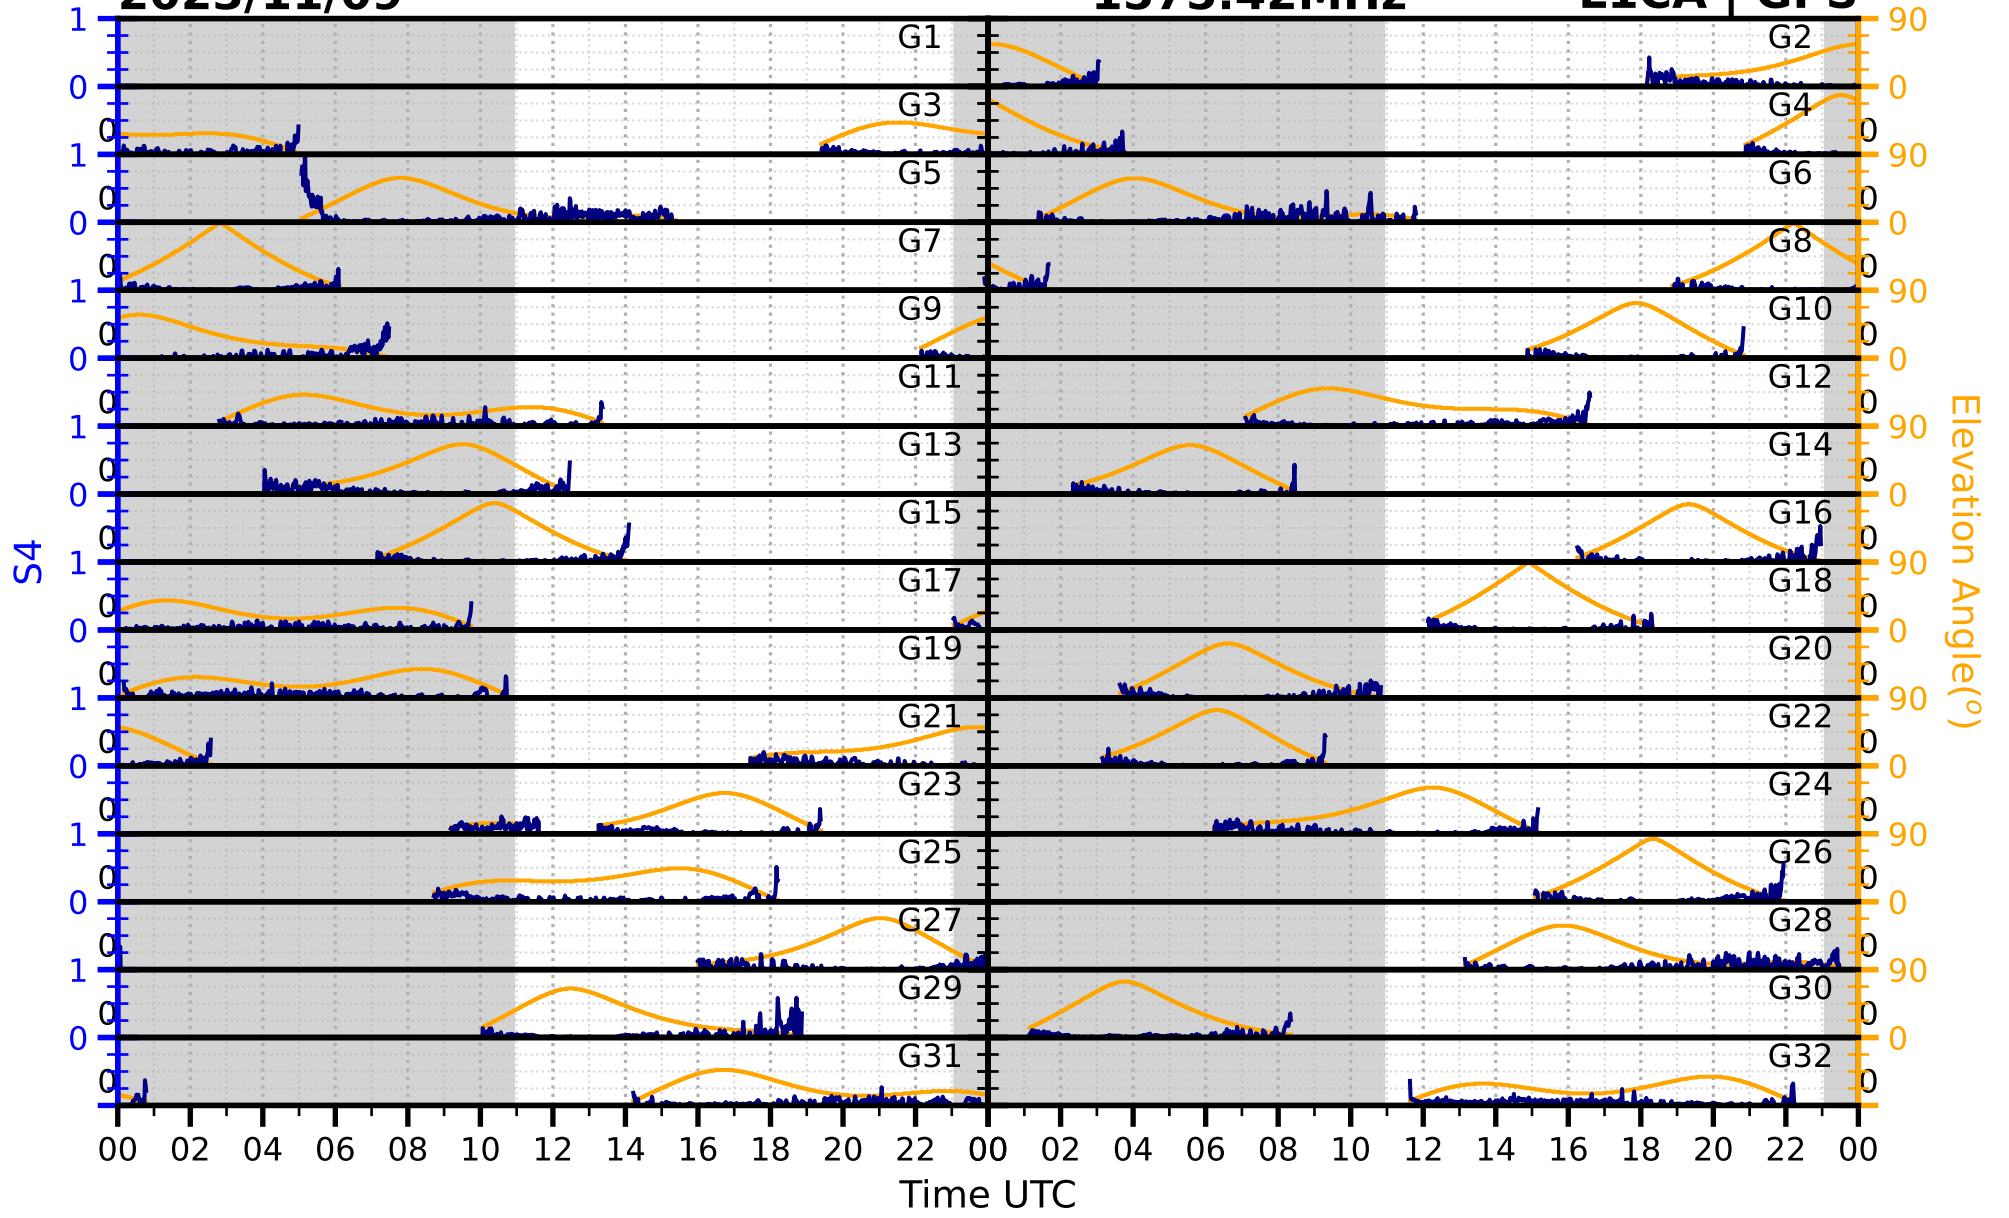

2023/11/09

S4

1575.42MHz

L1CA | GPS

2023/11/09

S4

1575.42MHz

L1BC | GALILEO

2023/11/09

S4

1602MHz

L1CA | GLONASS