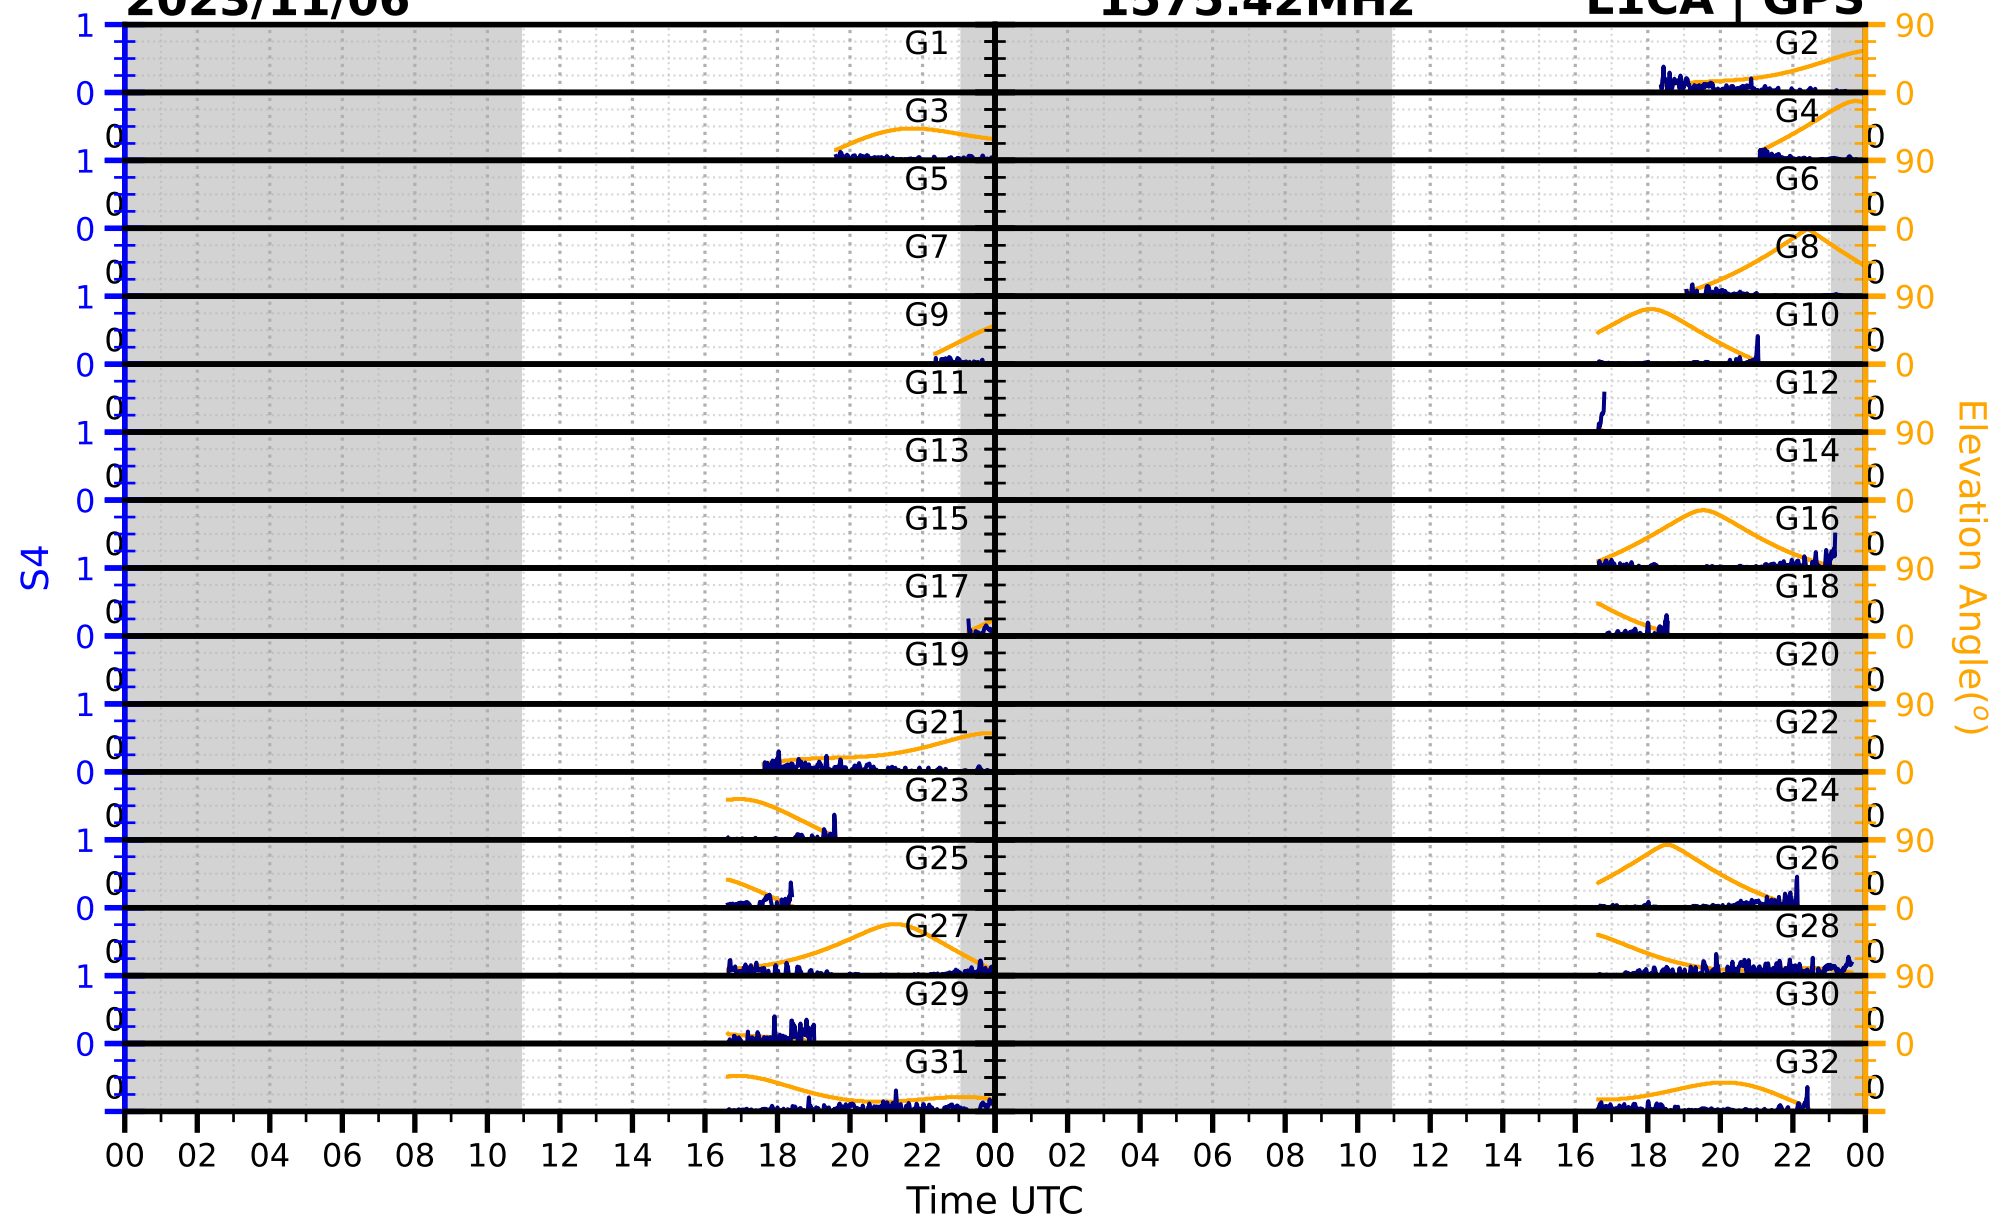

2023/11/06

S4

1575.42MHz

L1CA | GPS

2023/11/06

S4

1575.42MHz

L1BC | GALILEO

2023/11/06

S4

1602MHz

L1CA | GLONASS