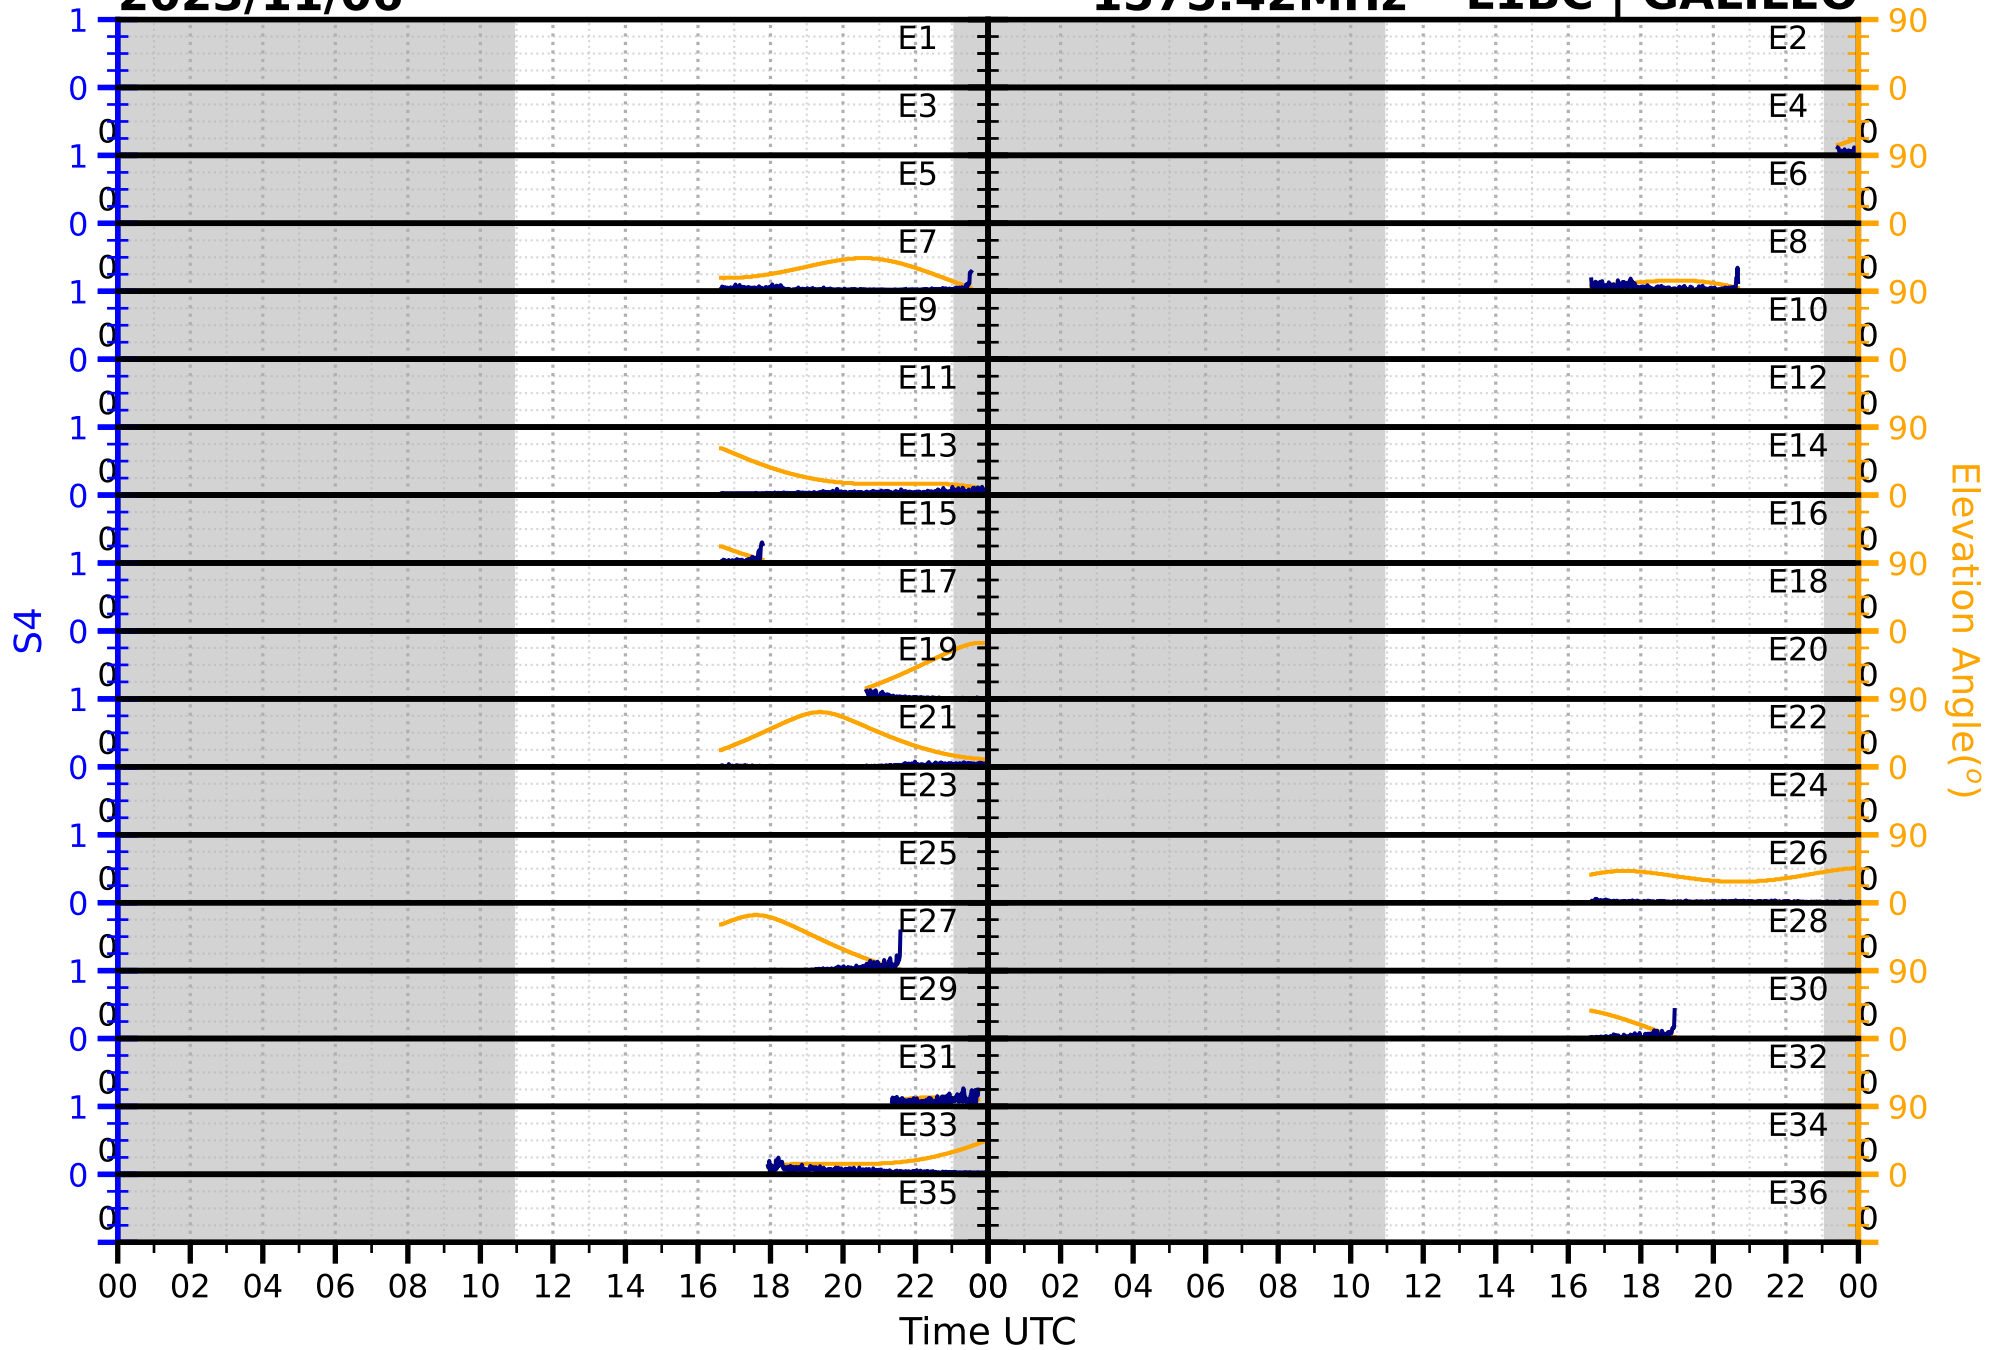

2023/11/06

S4

1575.42MHz

L1CA | GPS

2023/11/06

S4

1575.42MHz

L1BC | GALILEO

2023/11/06

S4

1602MHz

L1CA | GLONASS