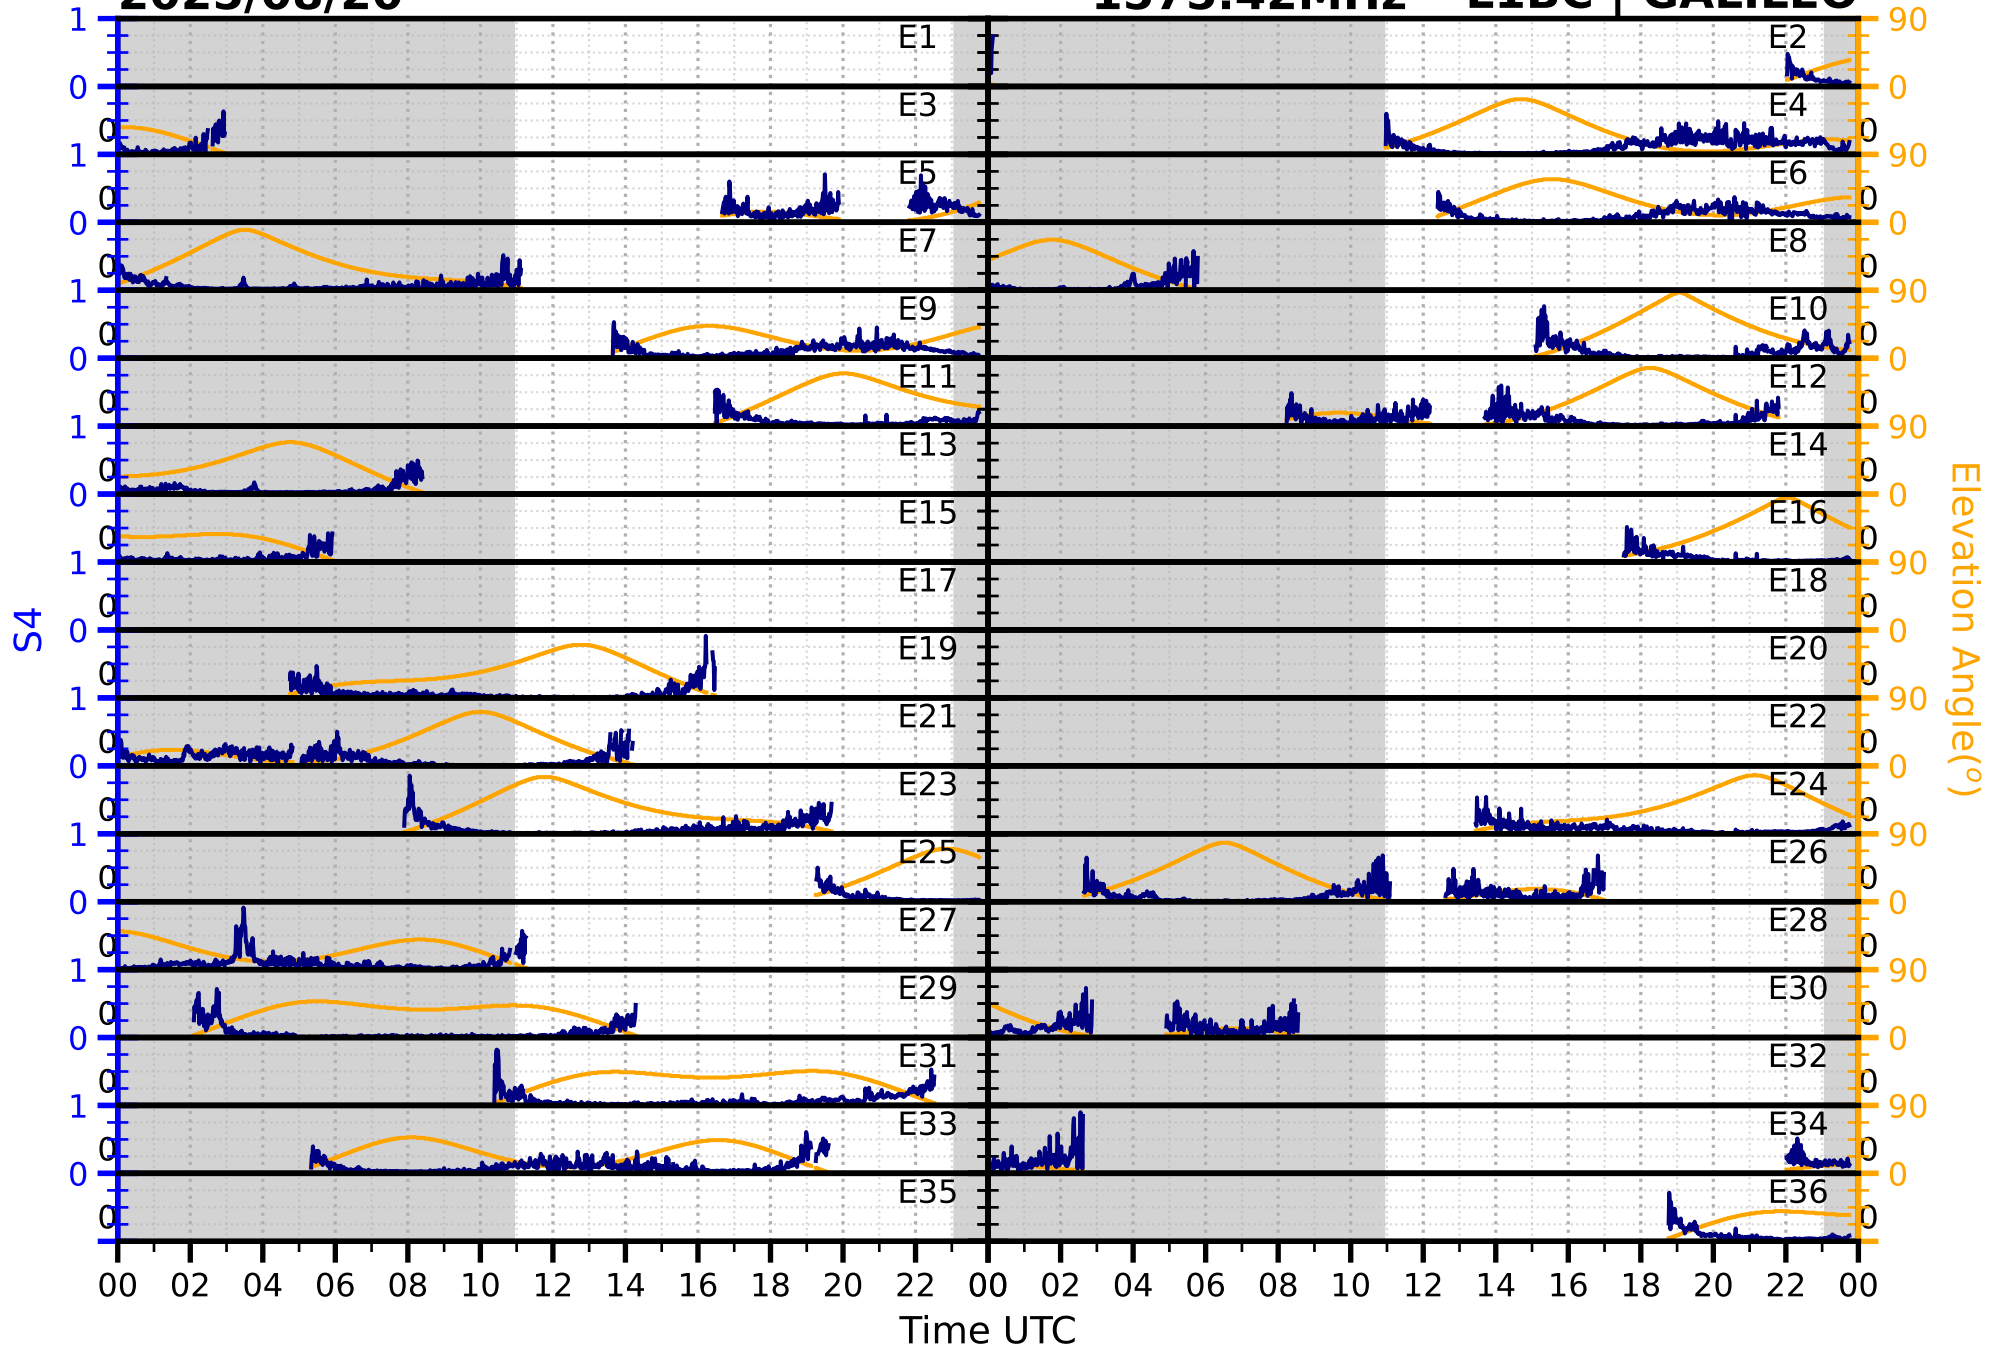

2025/08/20

S4

1575.42MHz

L1CA | GPS

2025/08/20

S4

1575.42MHz

L1BC | GALILEO

2025/08/20

S4

1602MHz

L1CA | GLONASS