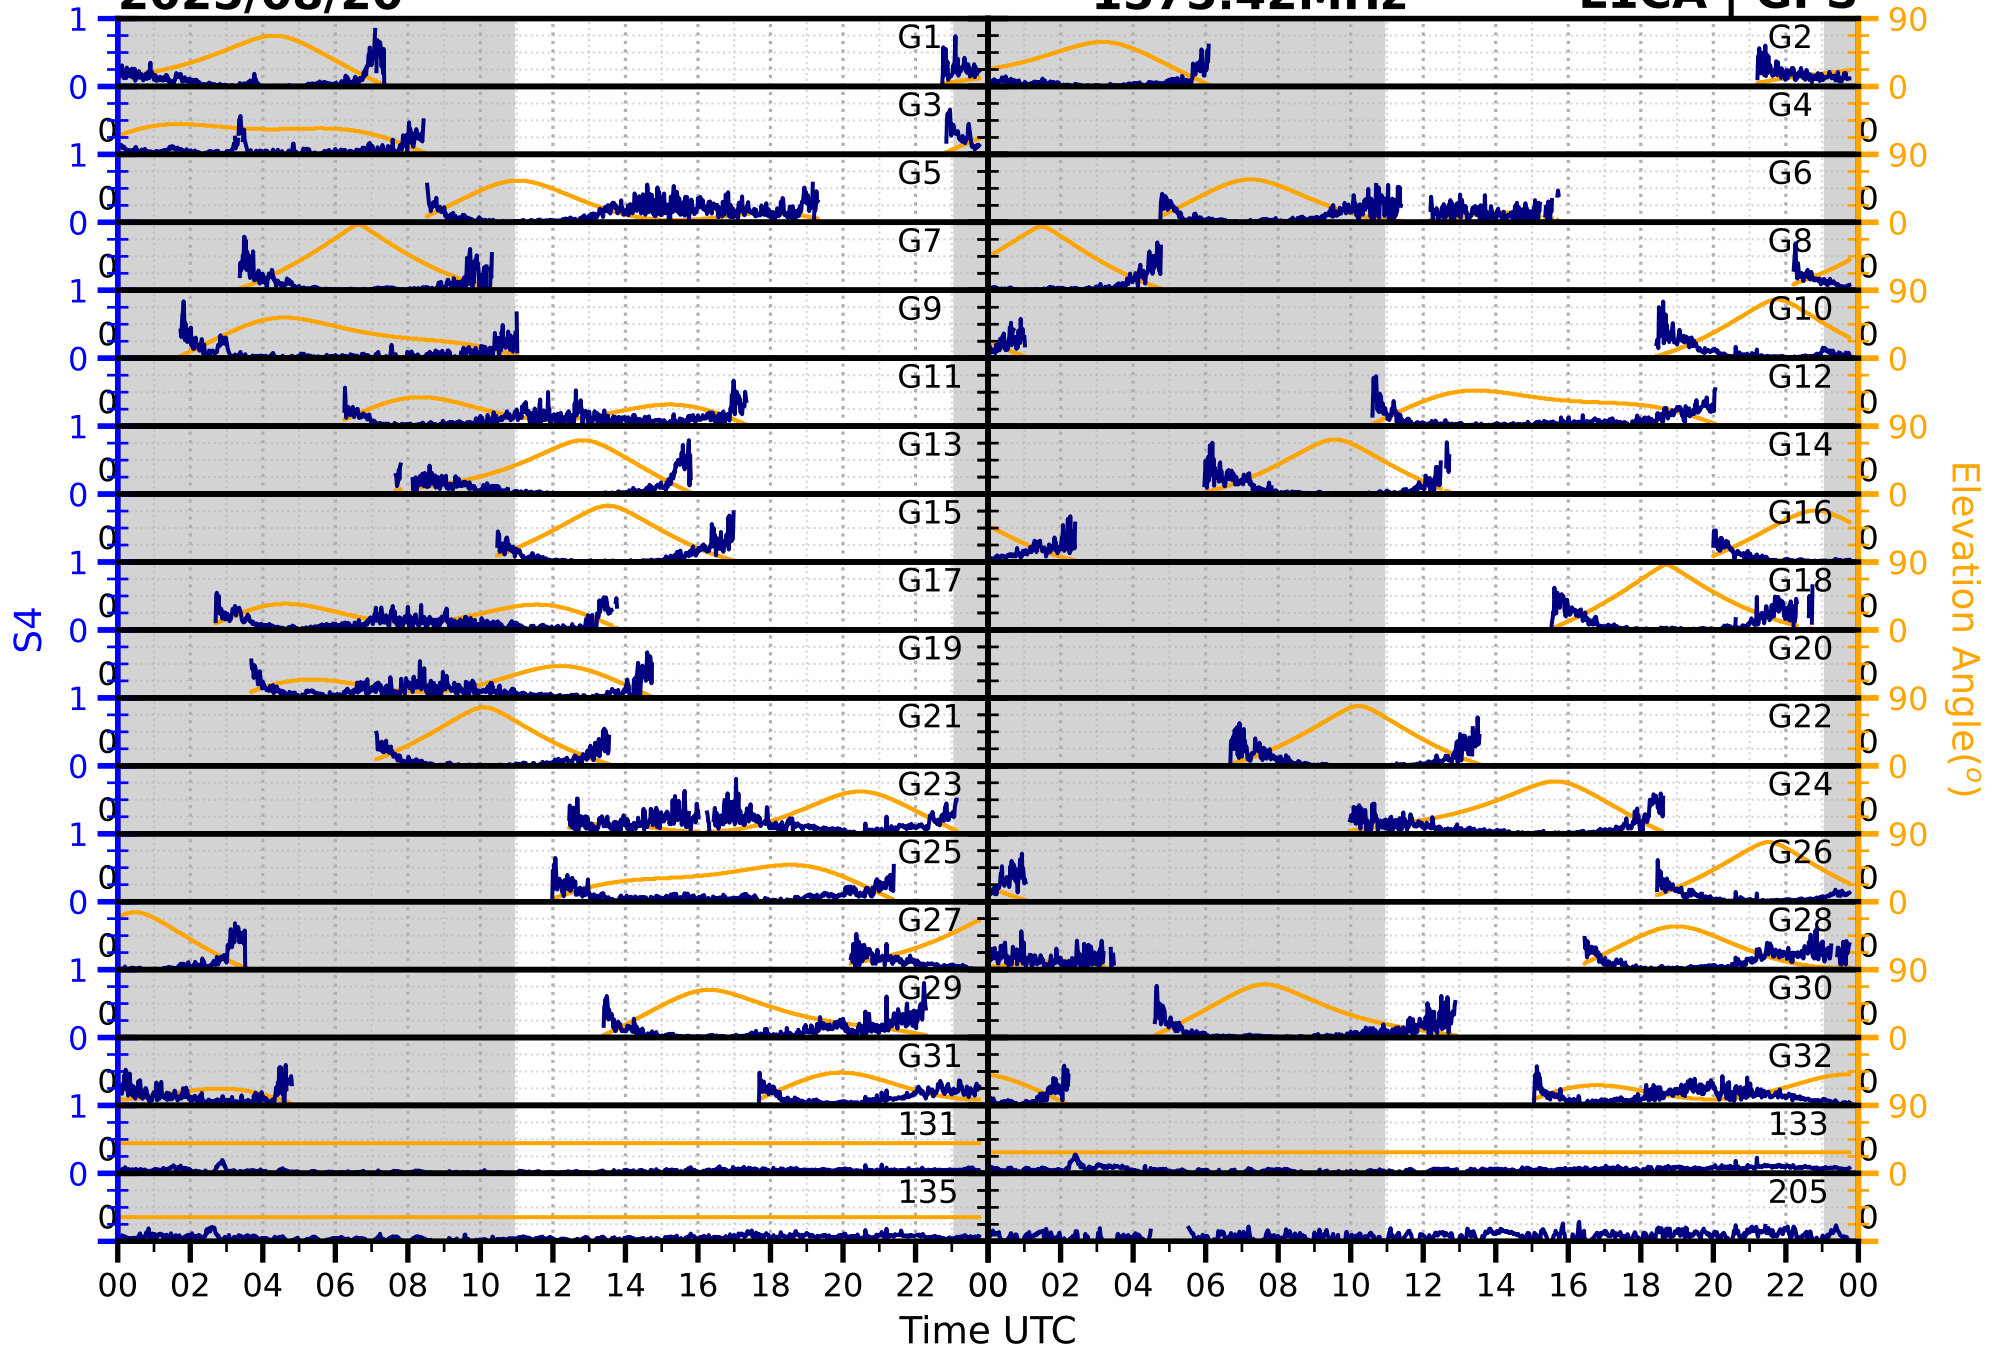

2025/08/20

S4

1575.42MHz

L1CA | GPS

2025/08/20

S4

1575.42MHz

L1BC | GALILEO

2025/08/20

S4

1602MHz

L1CA | GLONASS