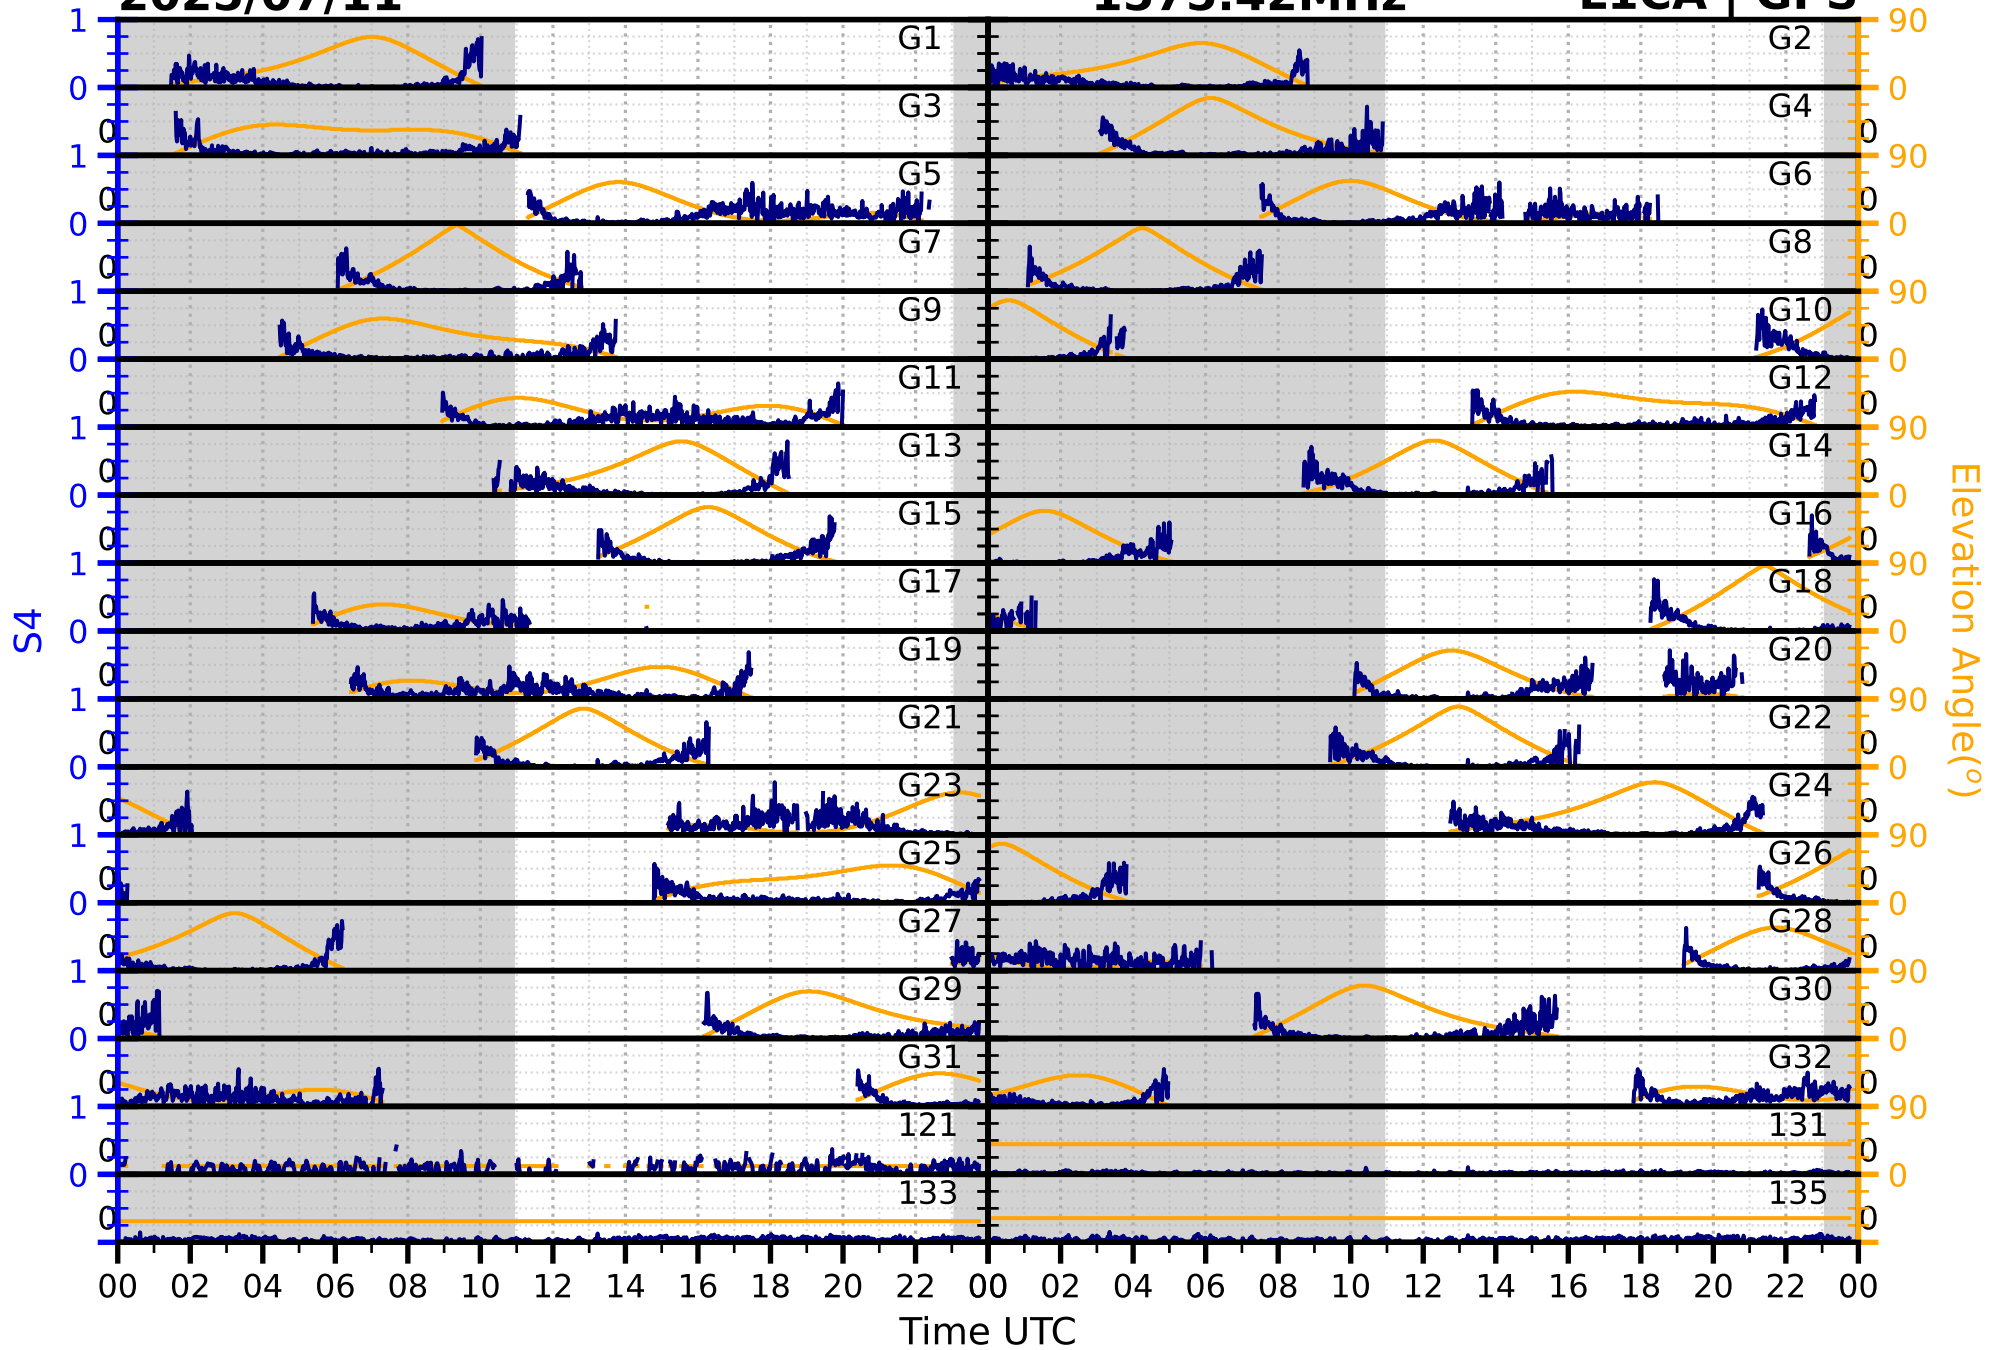

2025/07/11

S4

1575.42MHz

L1CA | GPS

2025/07/11

S4

1575.42MHz

L1BC | GALILEO

2025/07/11

S4

1602MHz

L1CA | GLONASS