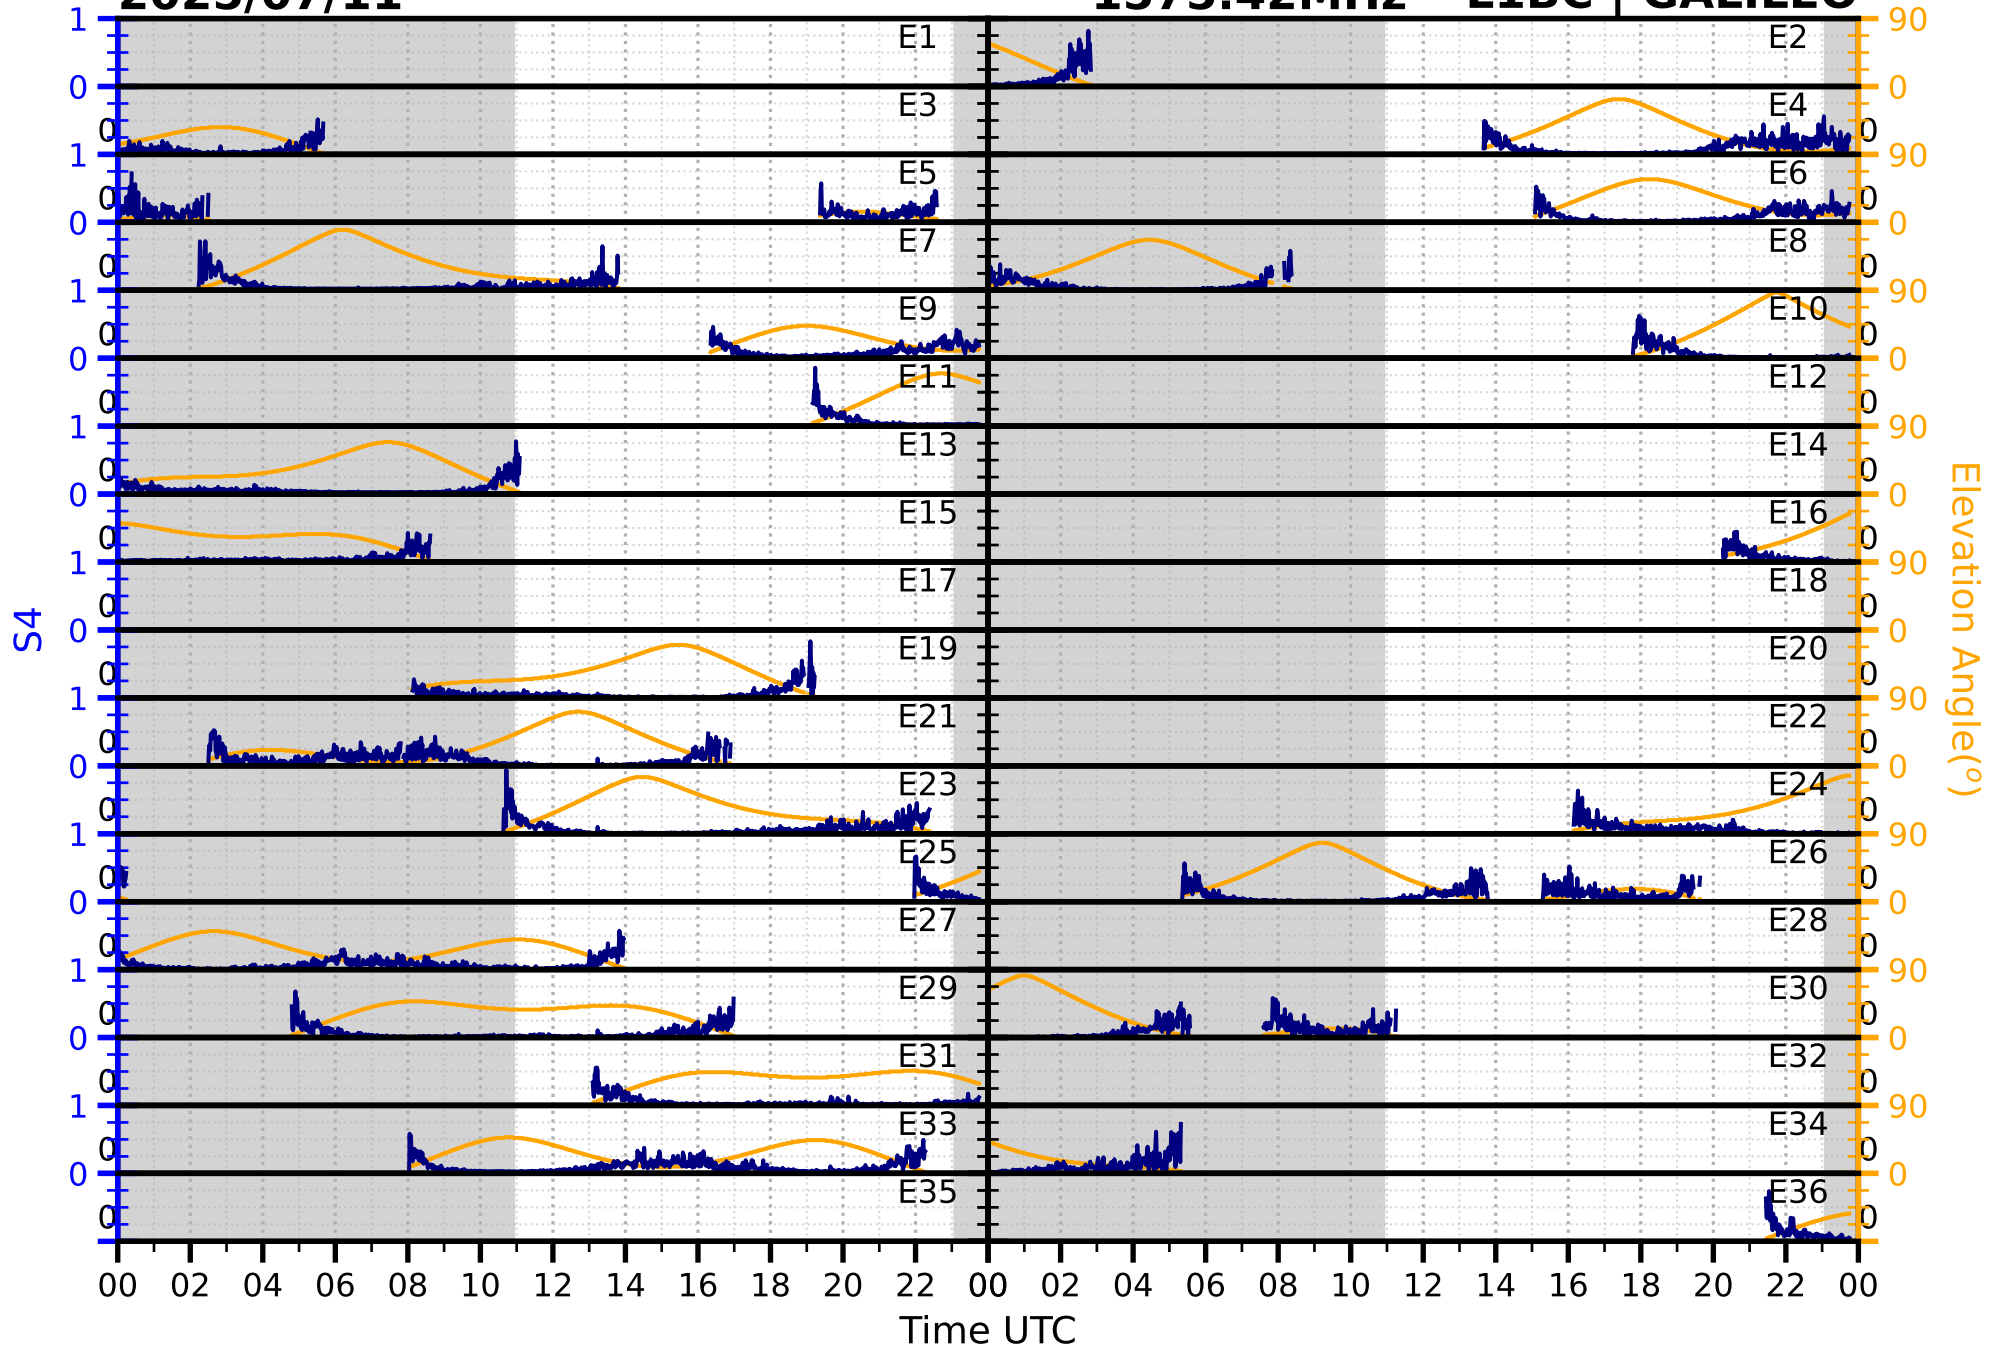

2025/07/11

S4

1575.42MHz

L1CA | GPS

2025/07/11

S4

1575.42MHz

L1BC | GALILEO

2025/07/11

S4

1602MHz

L1CA | GLONASS