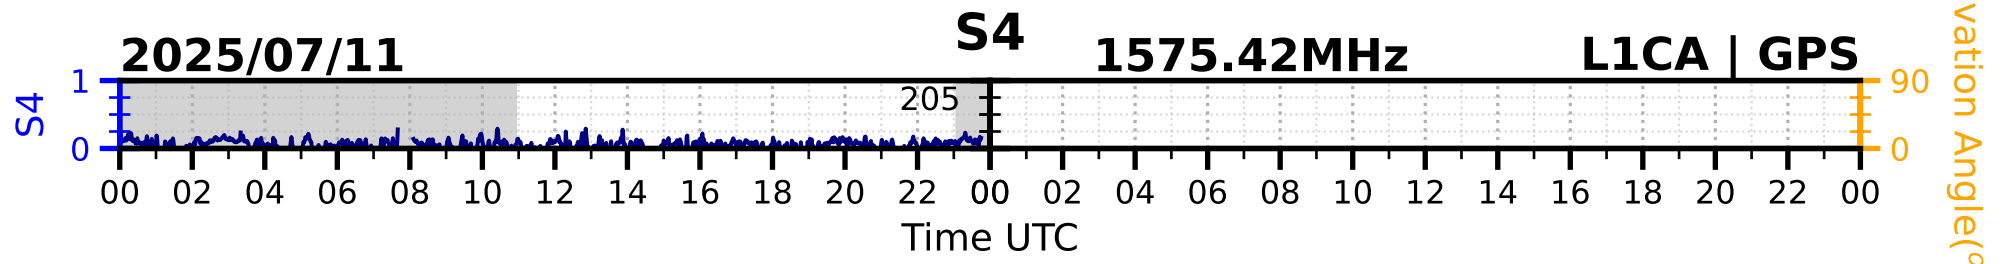

2025/07/11

S4

1575.42MHz

L1CA | GPS

2025/07/11

S4

1575.42MHz

L1BC | GALILEO

2025/07/11

S4

1602MHz

L1CA | GLONASS