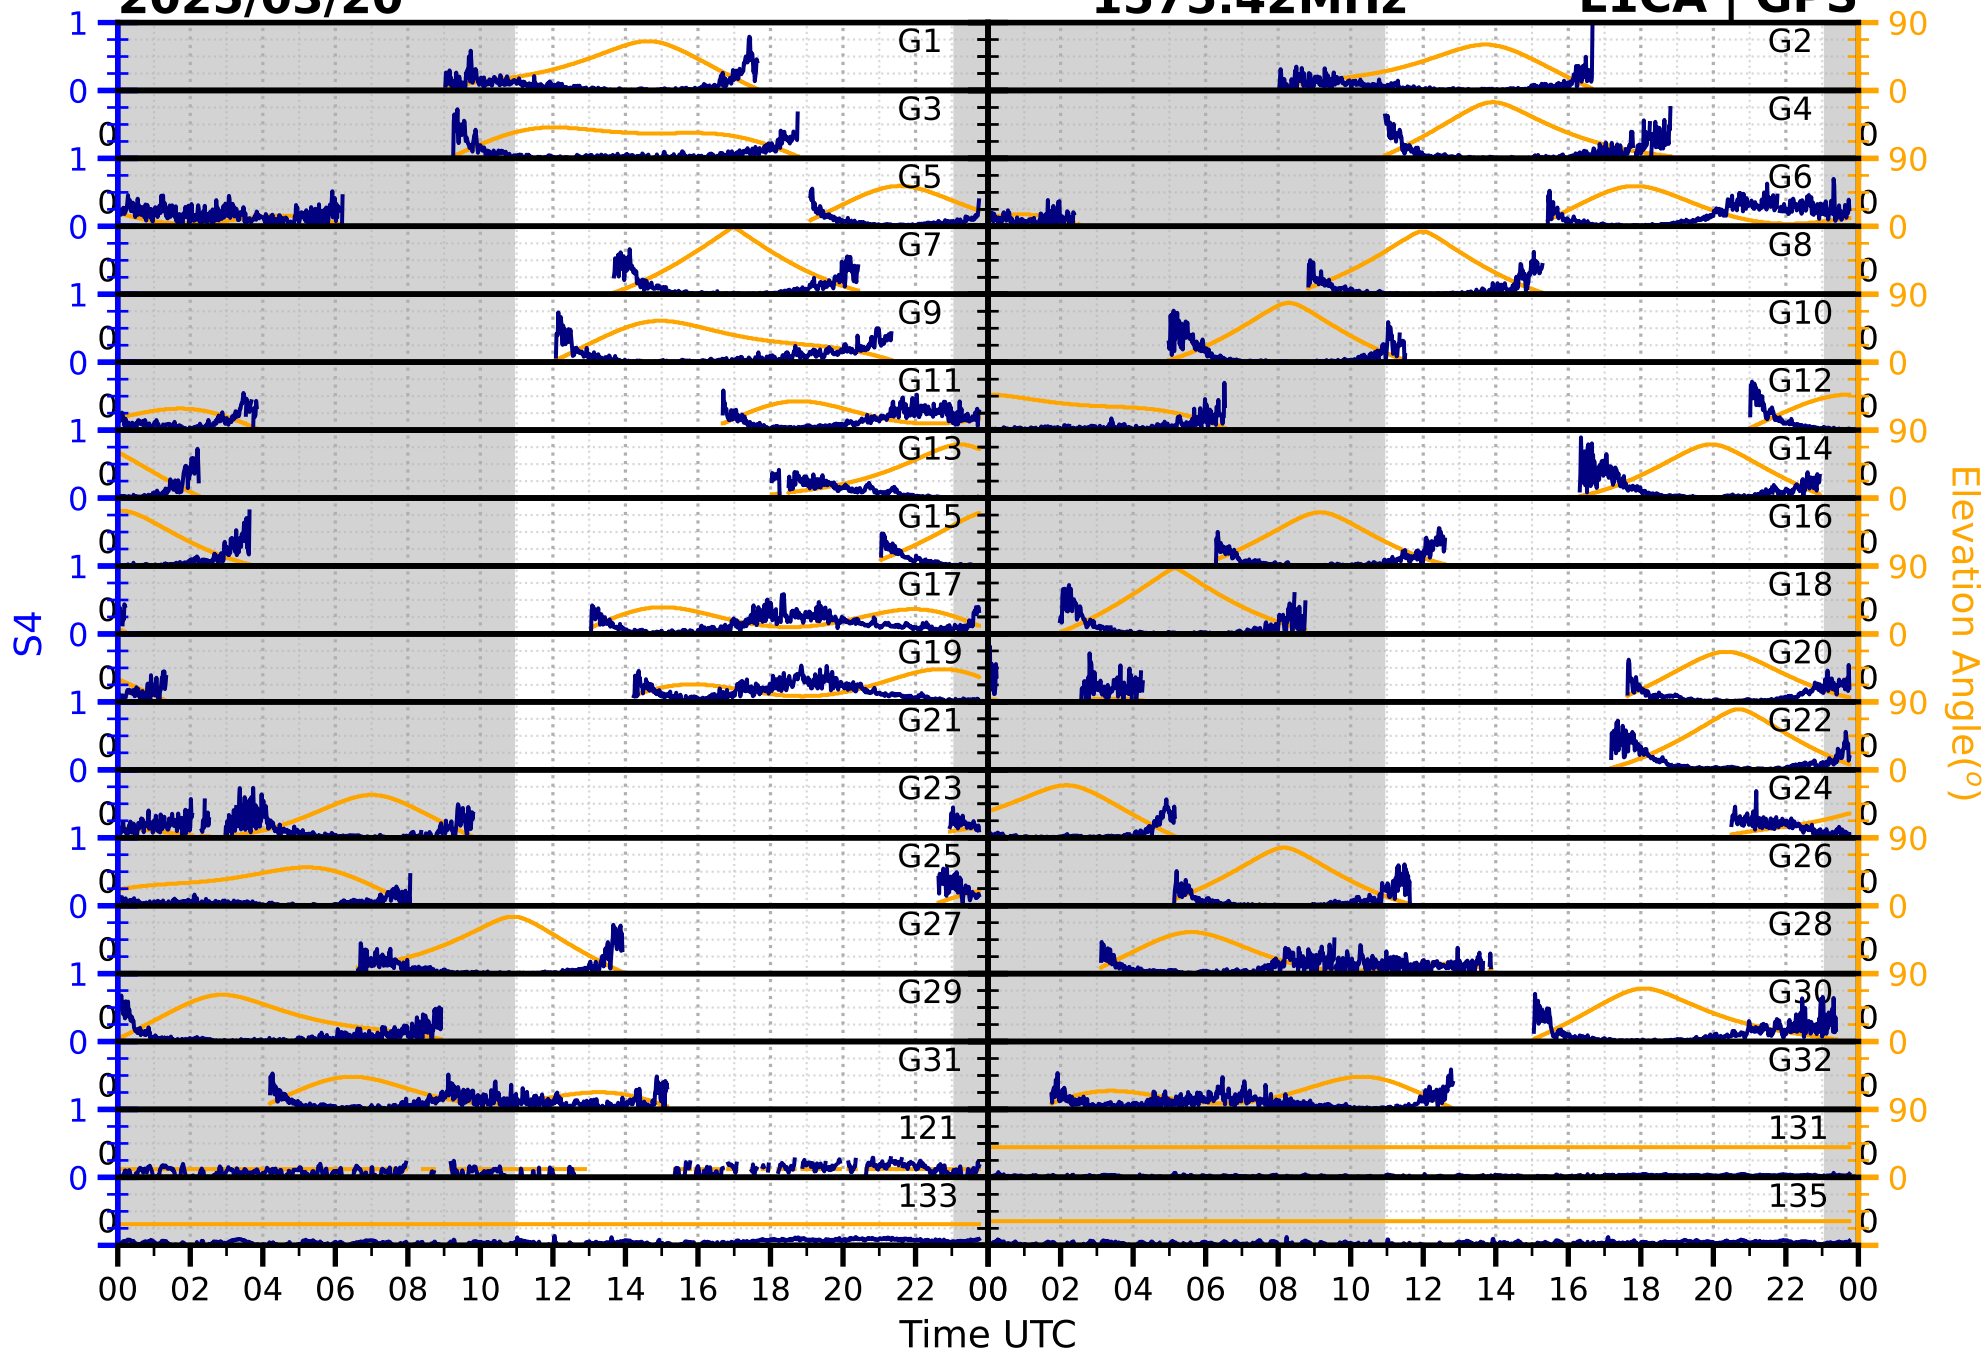

2025/03/20

S4

1575.42MHz

L1CA | GPS

2025/03/20

S4

1575.42MHz

L1BC | GALILEO

2025/03/20

S4

1602MHz

L1CA | GLONASS