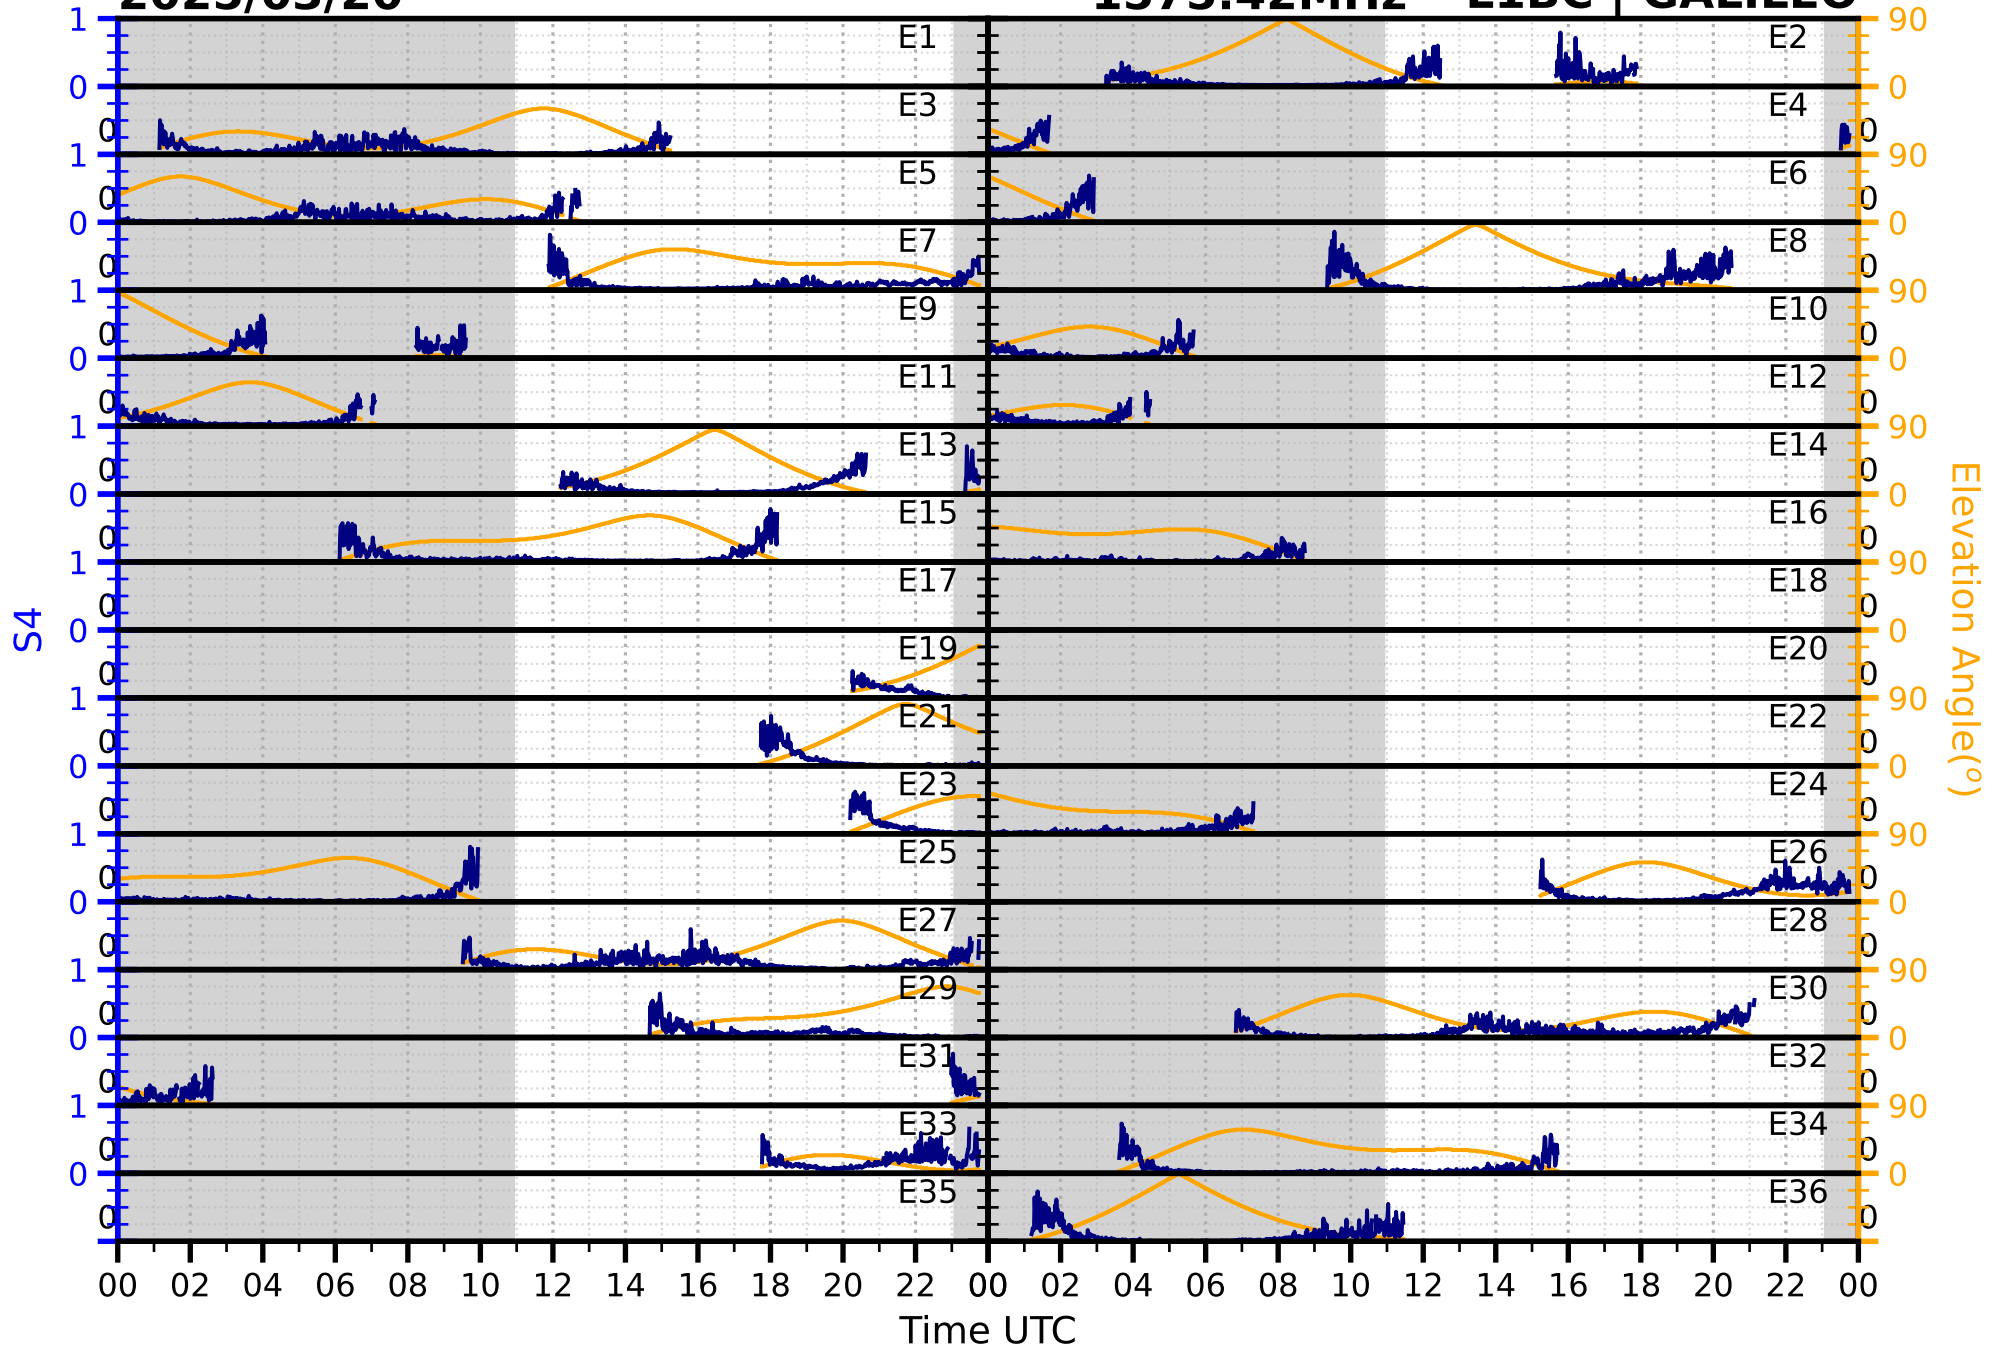

2025/03/20

S4

1575.42MHz

L1CA | GPS

2025/03/20

S4

1575.42MHz

L1BC | GALILEO

2025/03/20

S4

1602MHz

L1CA | GLONASS