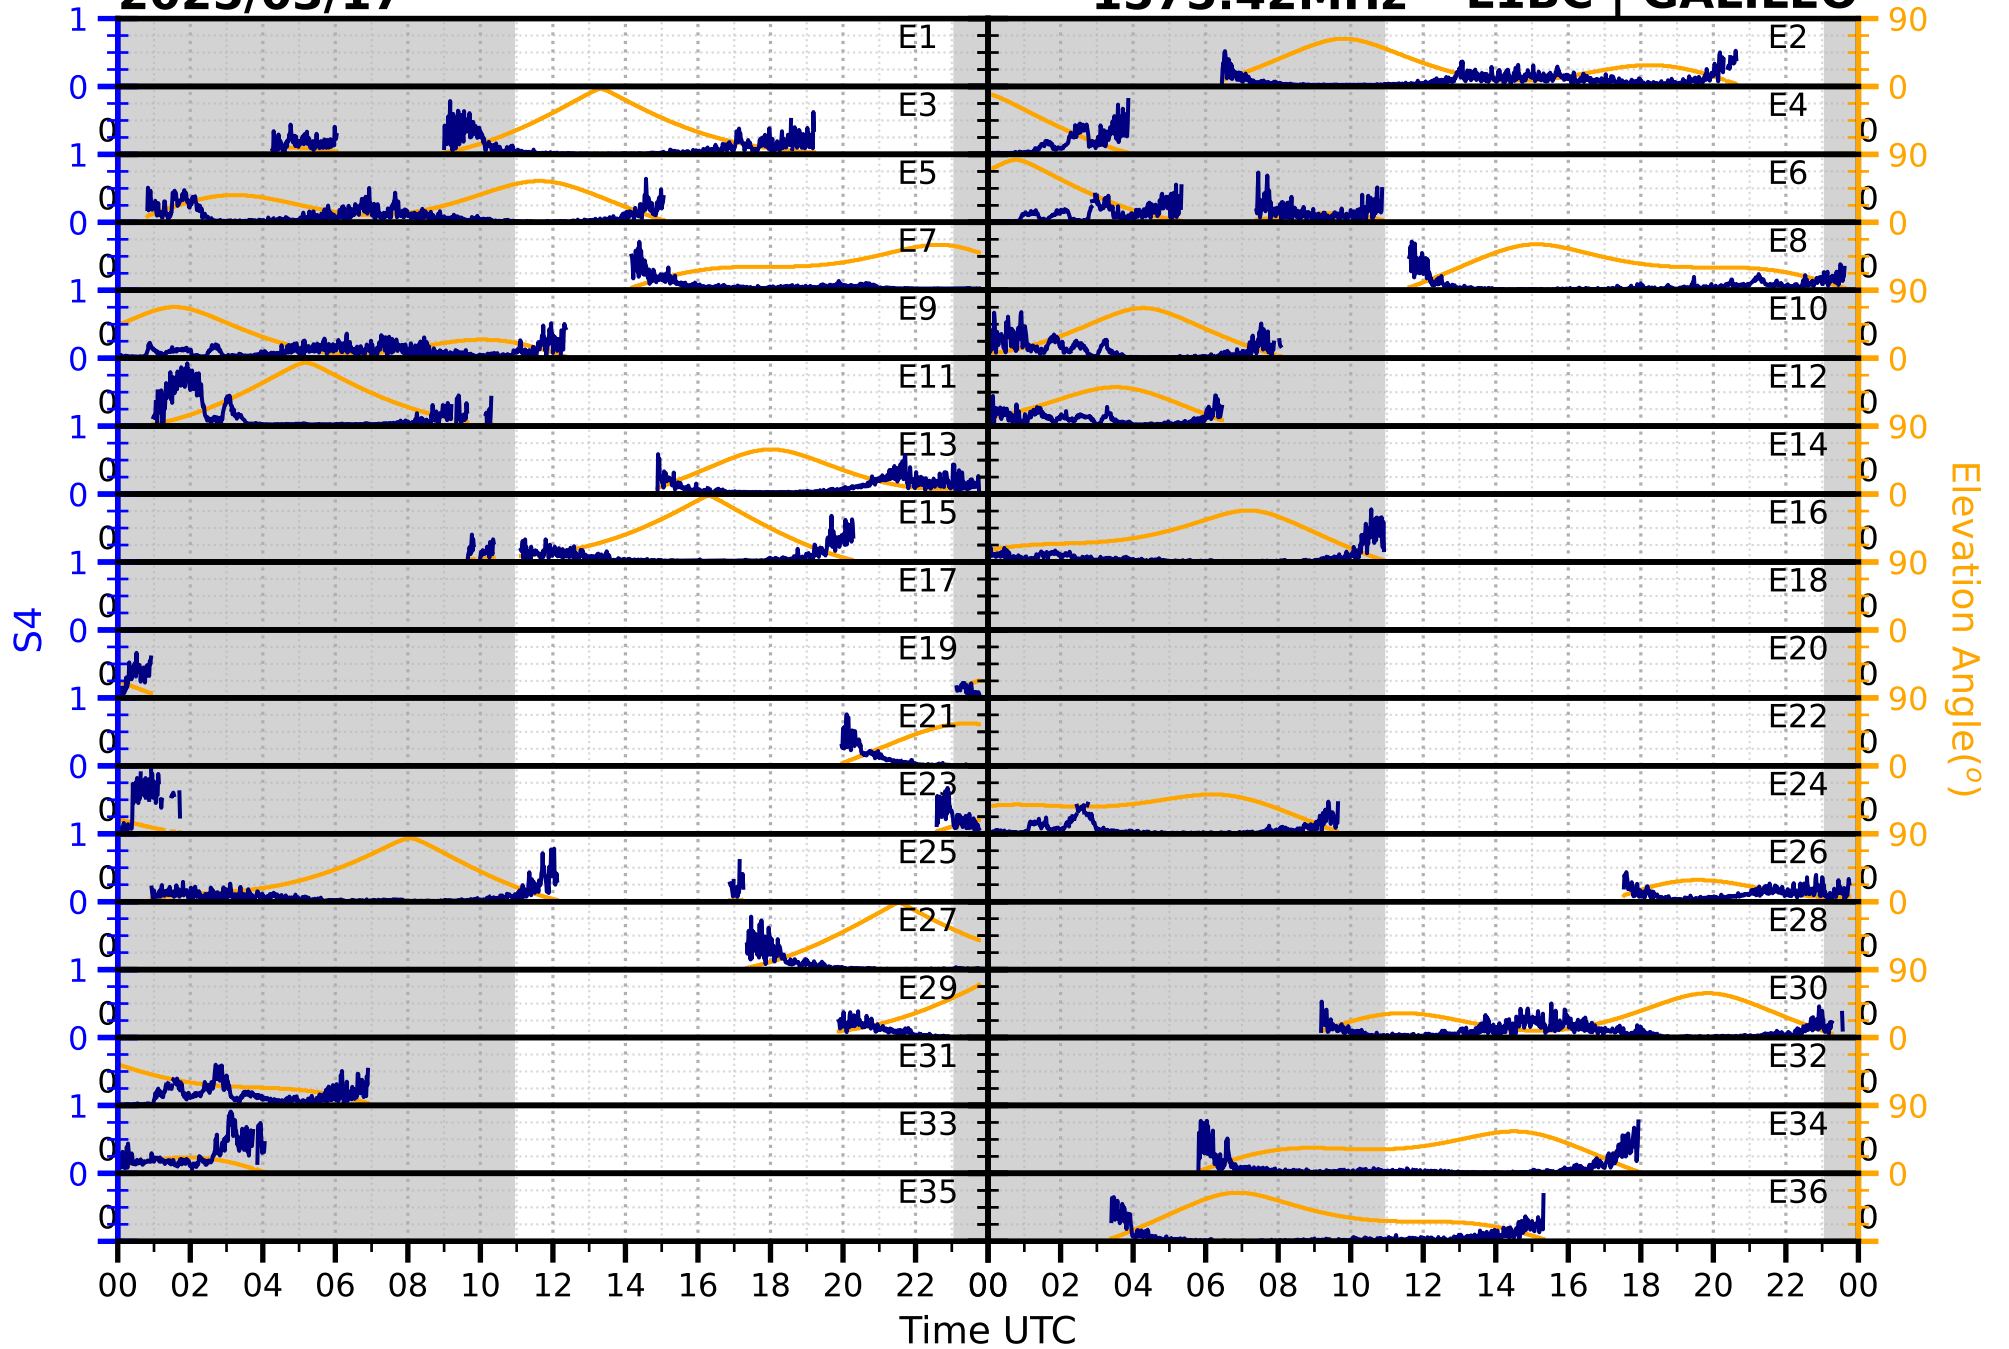

2025/03/17

S4

1575.42MHz

L1CA | GPS

2025/03/17

S4

1575.42MHz

L1BC | GALILEO

2025/03/17

S4

1602MHz

L1CA | GLONASS