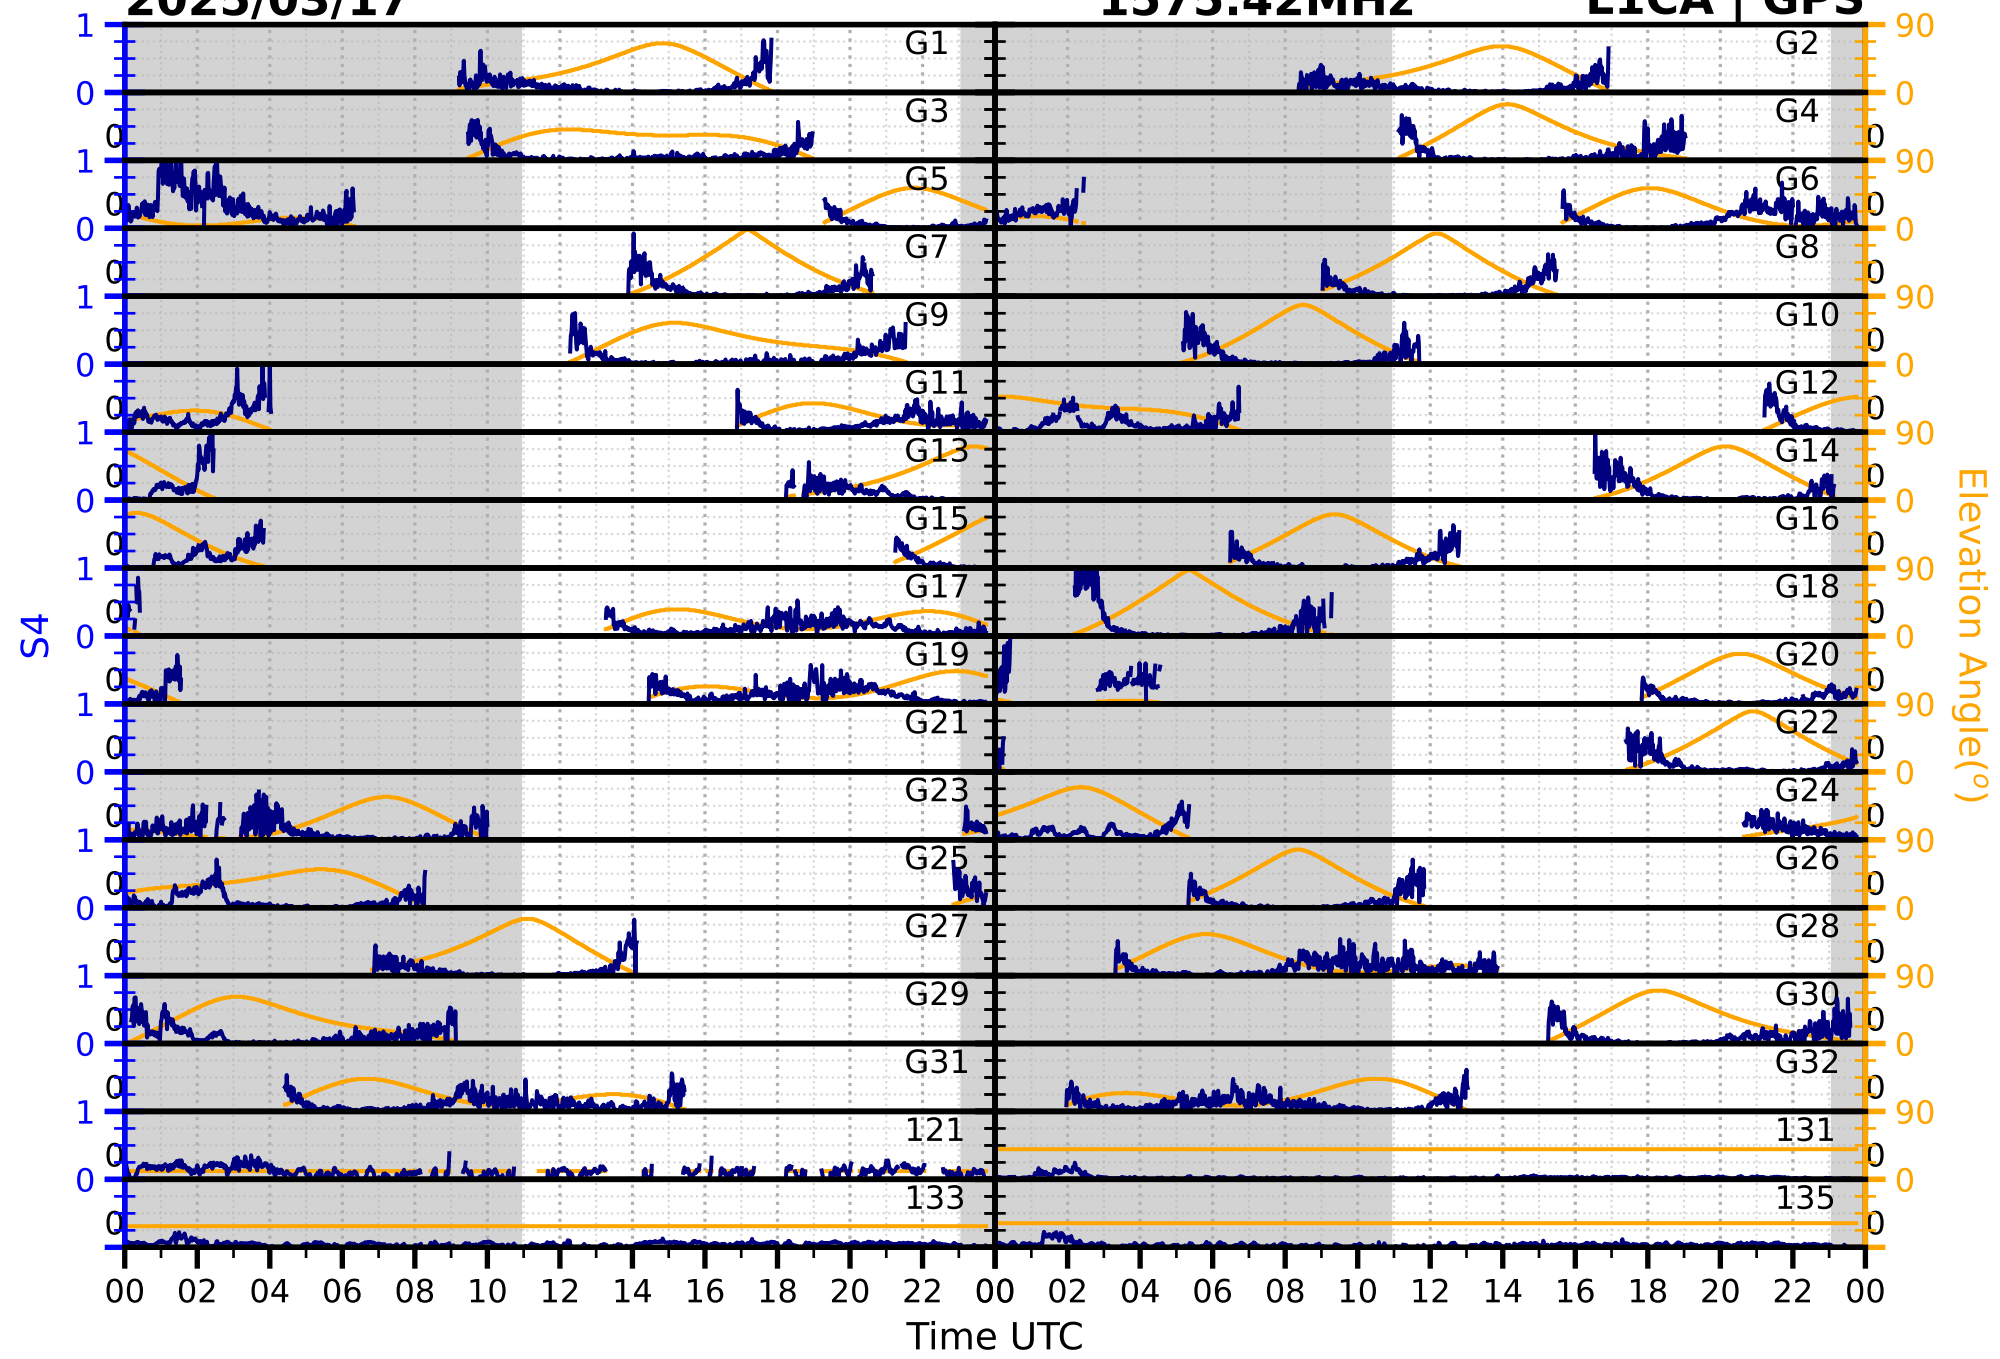

2025/03/17

S4

1575.42MHz

L1CA | GPS

2025/03/17

S4

1575.42MHz

L1BC | GALILEO

2025/03/17

S4

1602MHz

L1CA | GLONASS