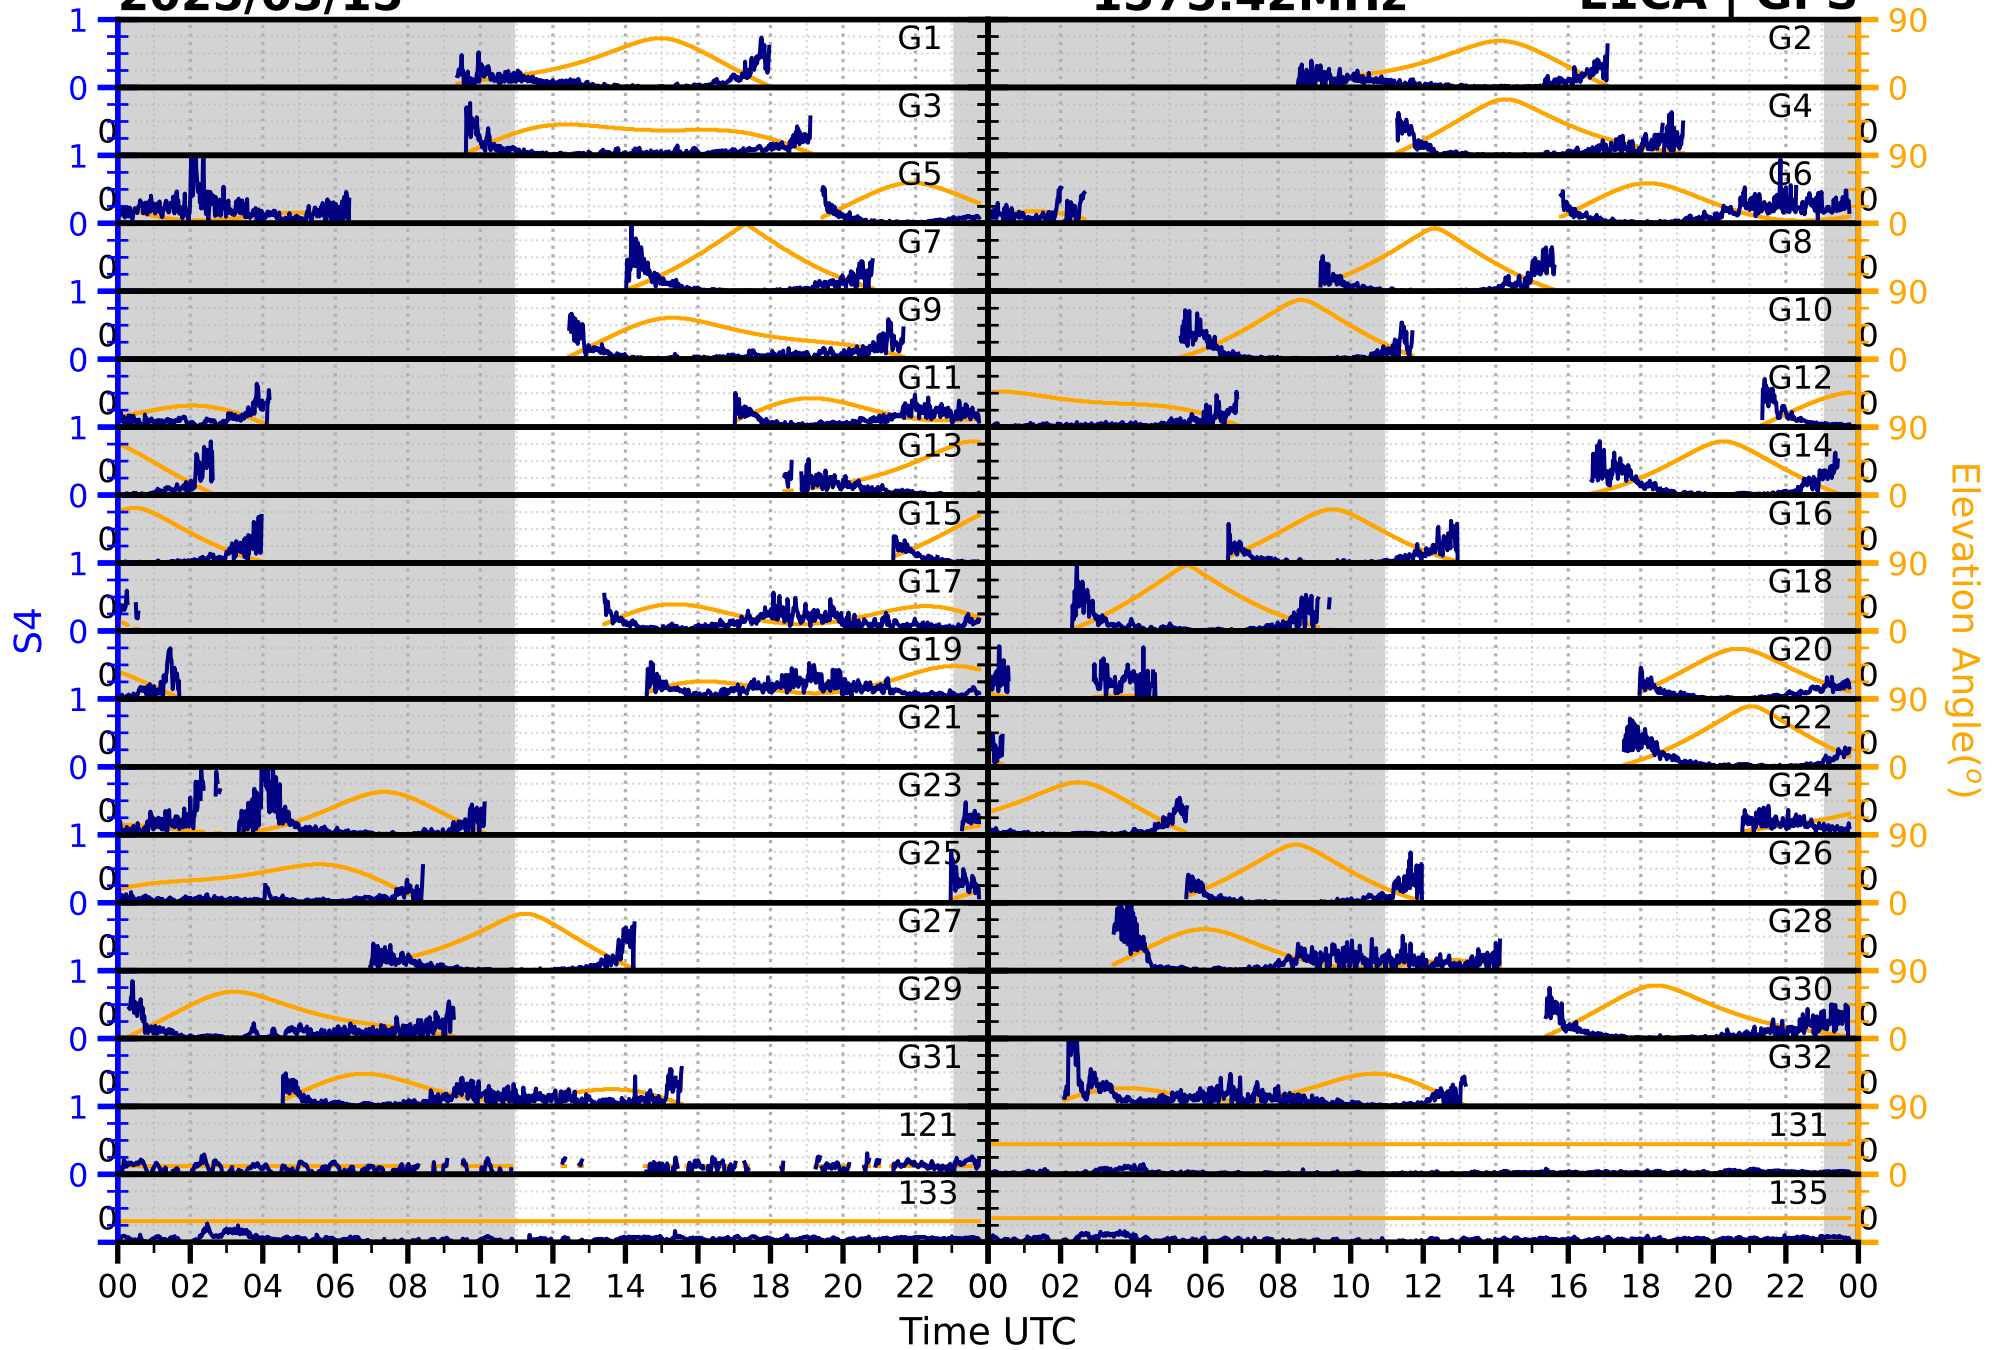

2025/03/15

S4

1575.42MHz

L1CA | GPS

2025/03/15

S4

1575.42MHz

L1BC | GALILEO

2025/03/15

S4

1602MHz

L1CA | GLONASS