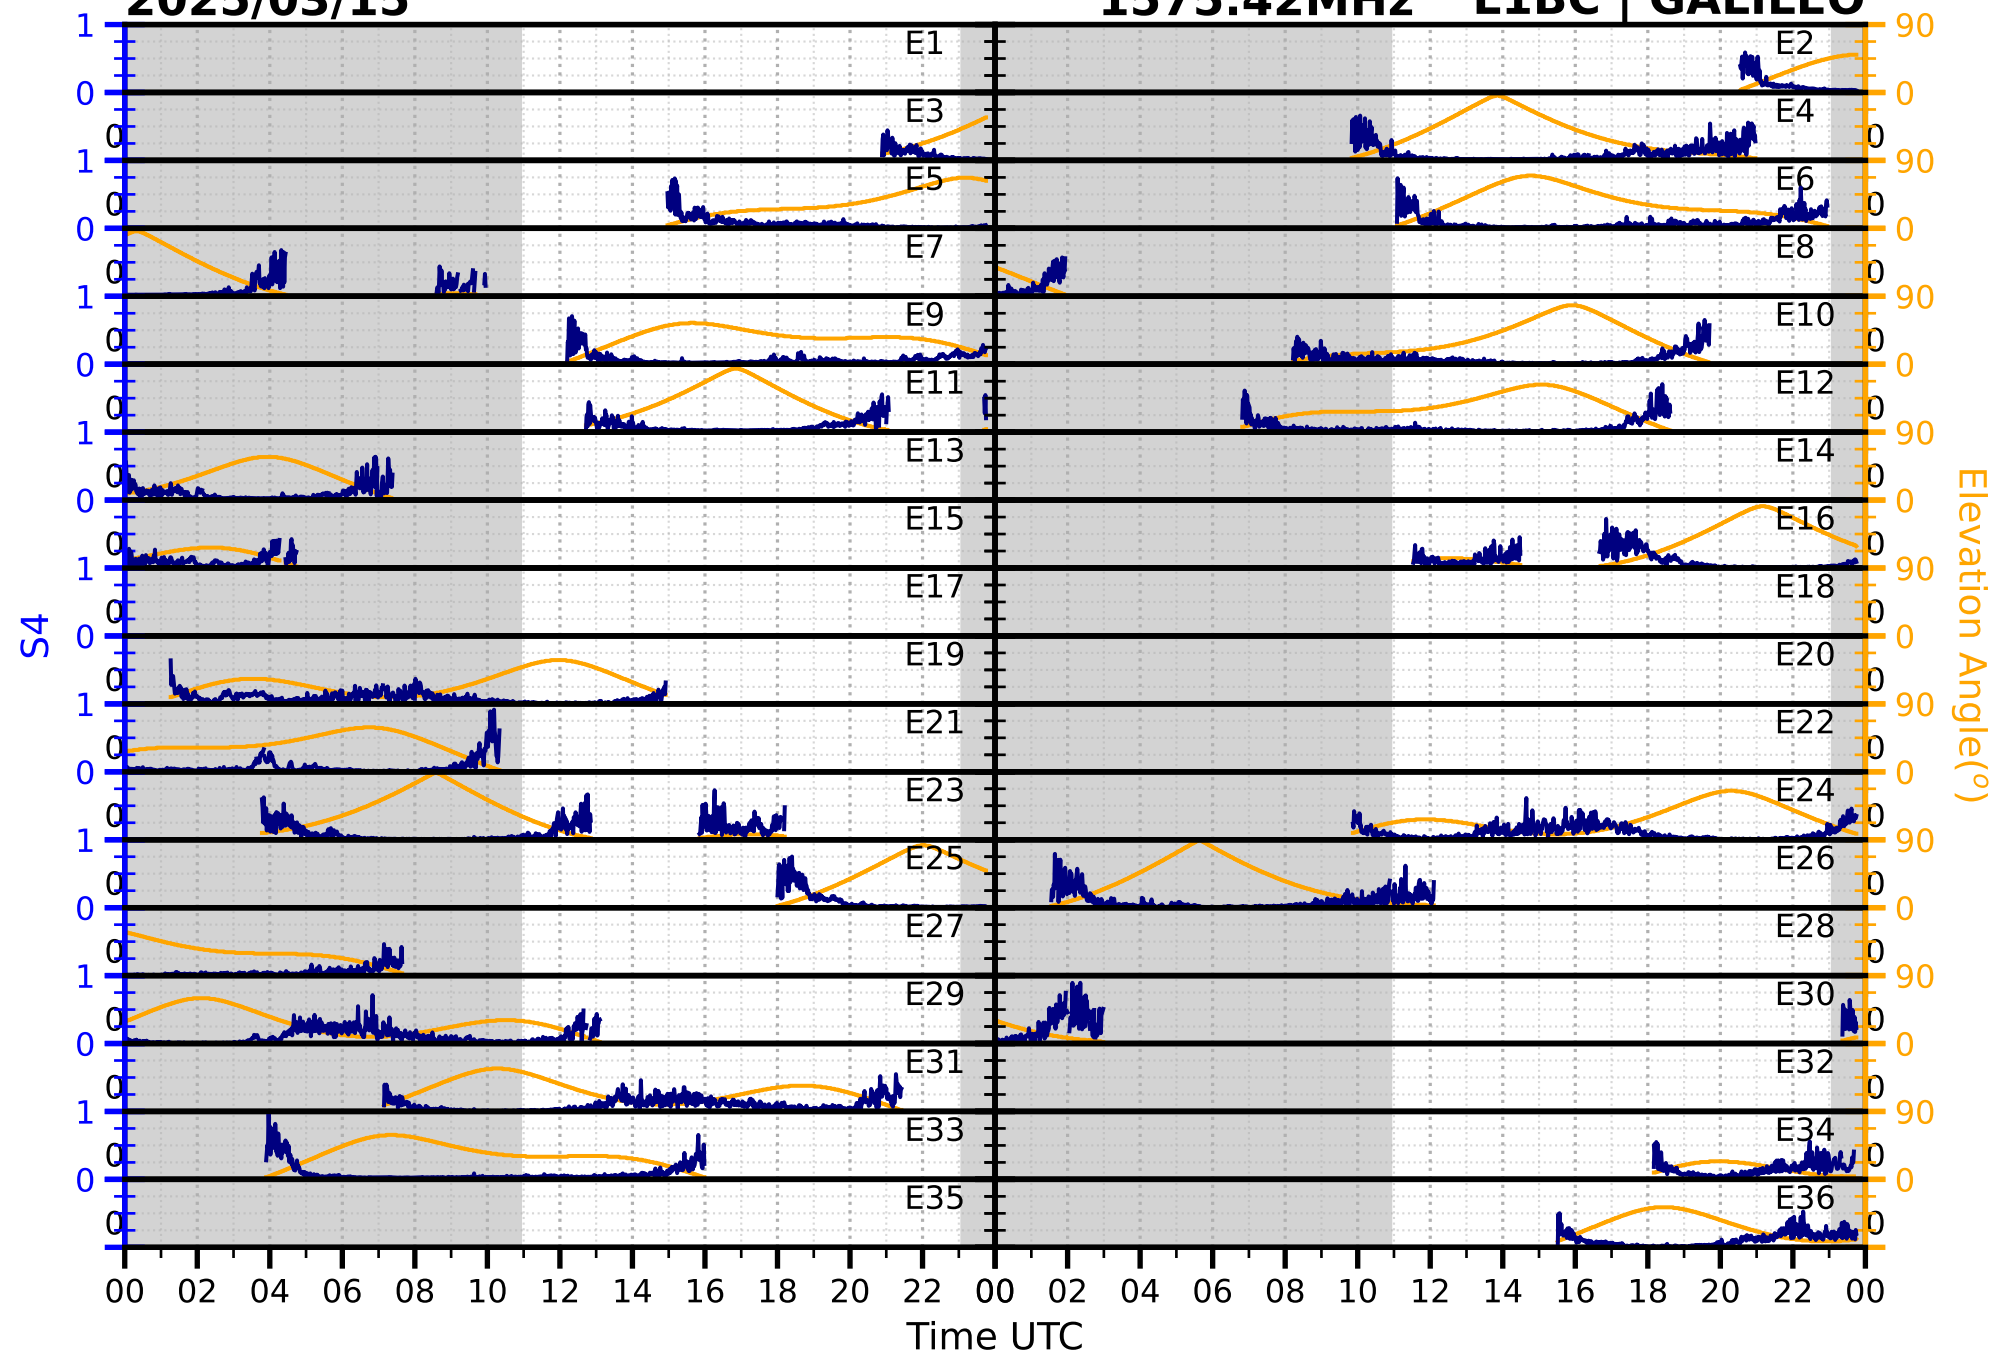

2025/03/15

S4

1575.42MHz

L1CA | GPS

2025/03/15

S4

1575.42MHz

L1BC | GALILEO

2025/03/15

S4

1602MHz

L1CA | GLONASS