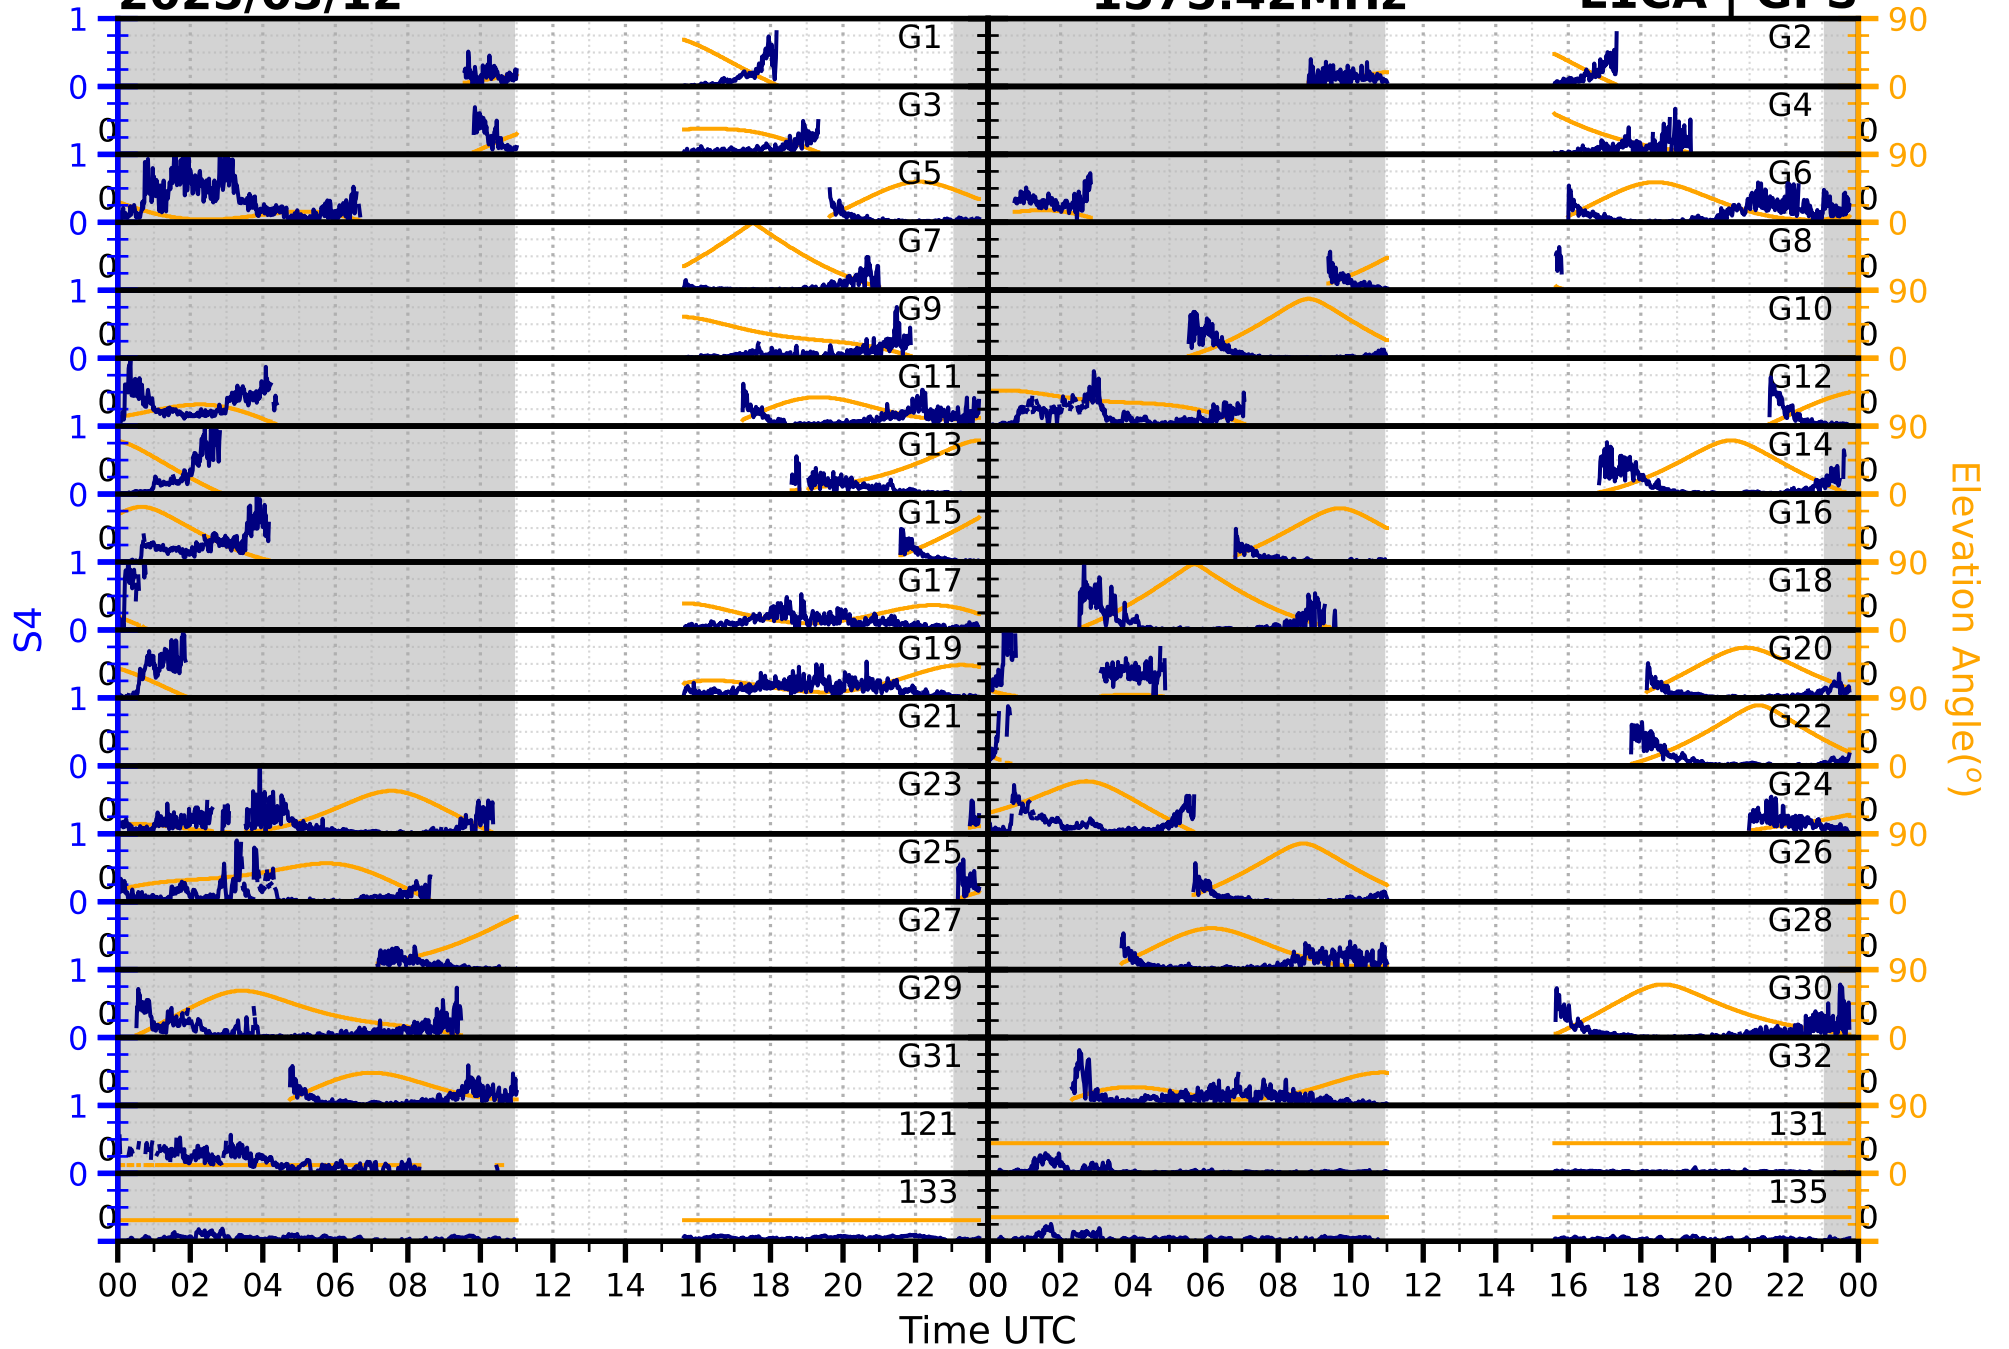

2025/03/12

S4

1575.42MHz

L1CA | GPS

2025/03/12

S4

1575.42MHz

L1BC | GALILEO

2025/03/12

S4

1602MHz

L1CA | GLONASS