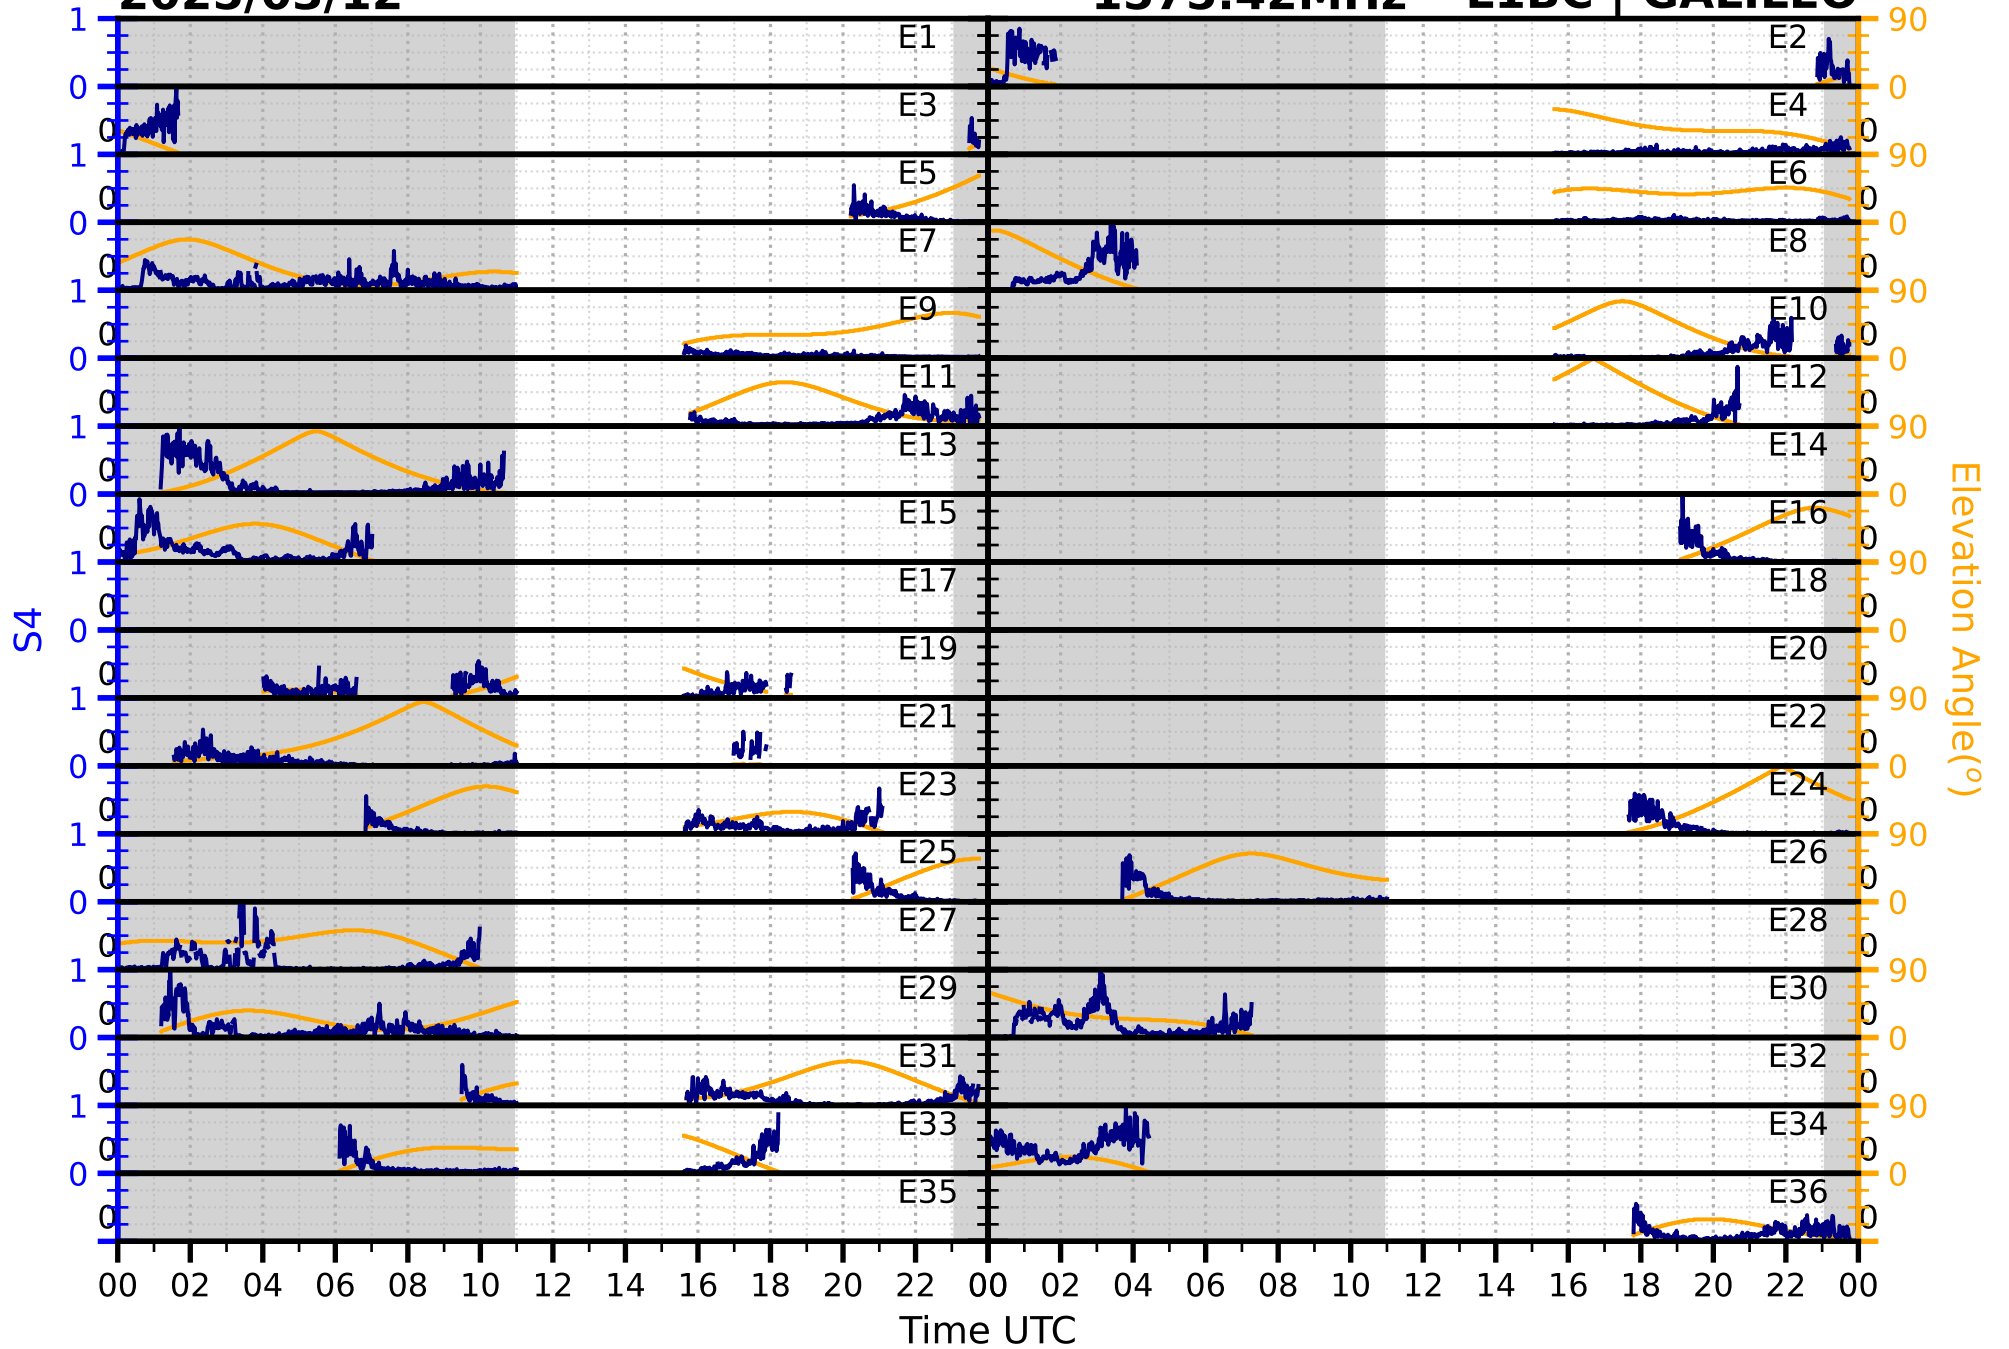

2025/03/12

S4

1575.42MHz

L1CA | GPS

2025/03/12

S4

1575.42MHz

L1BC | GALILEO

2025/03/12

S4

1602MHz

L1CA | GLONASS