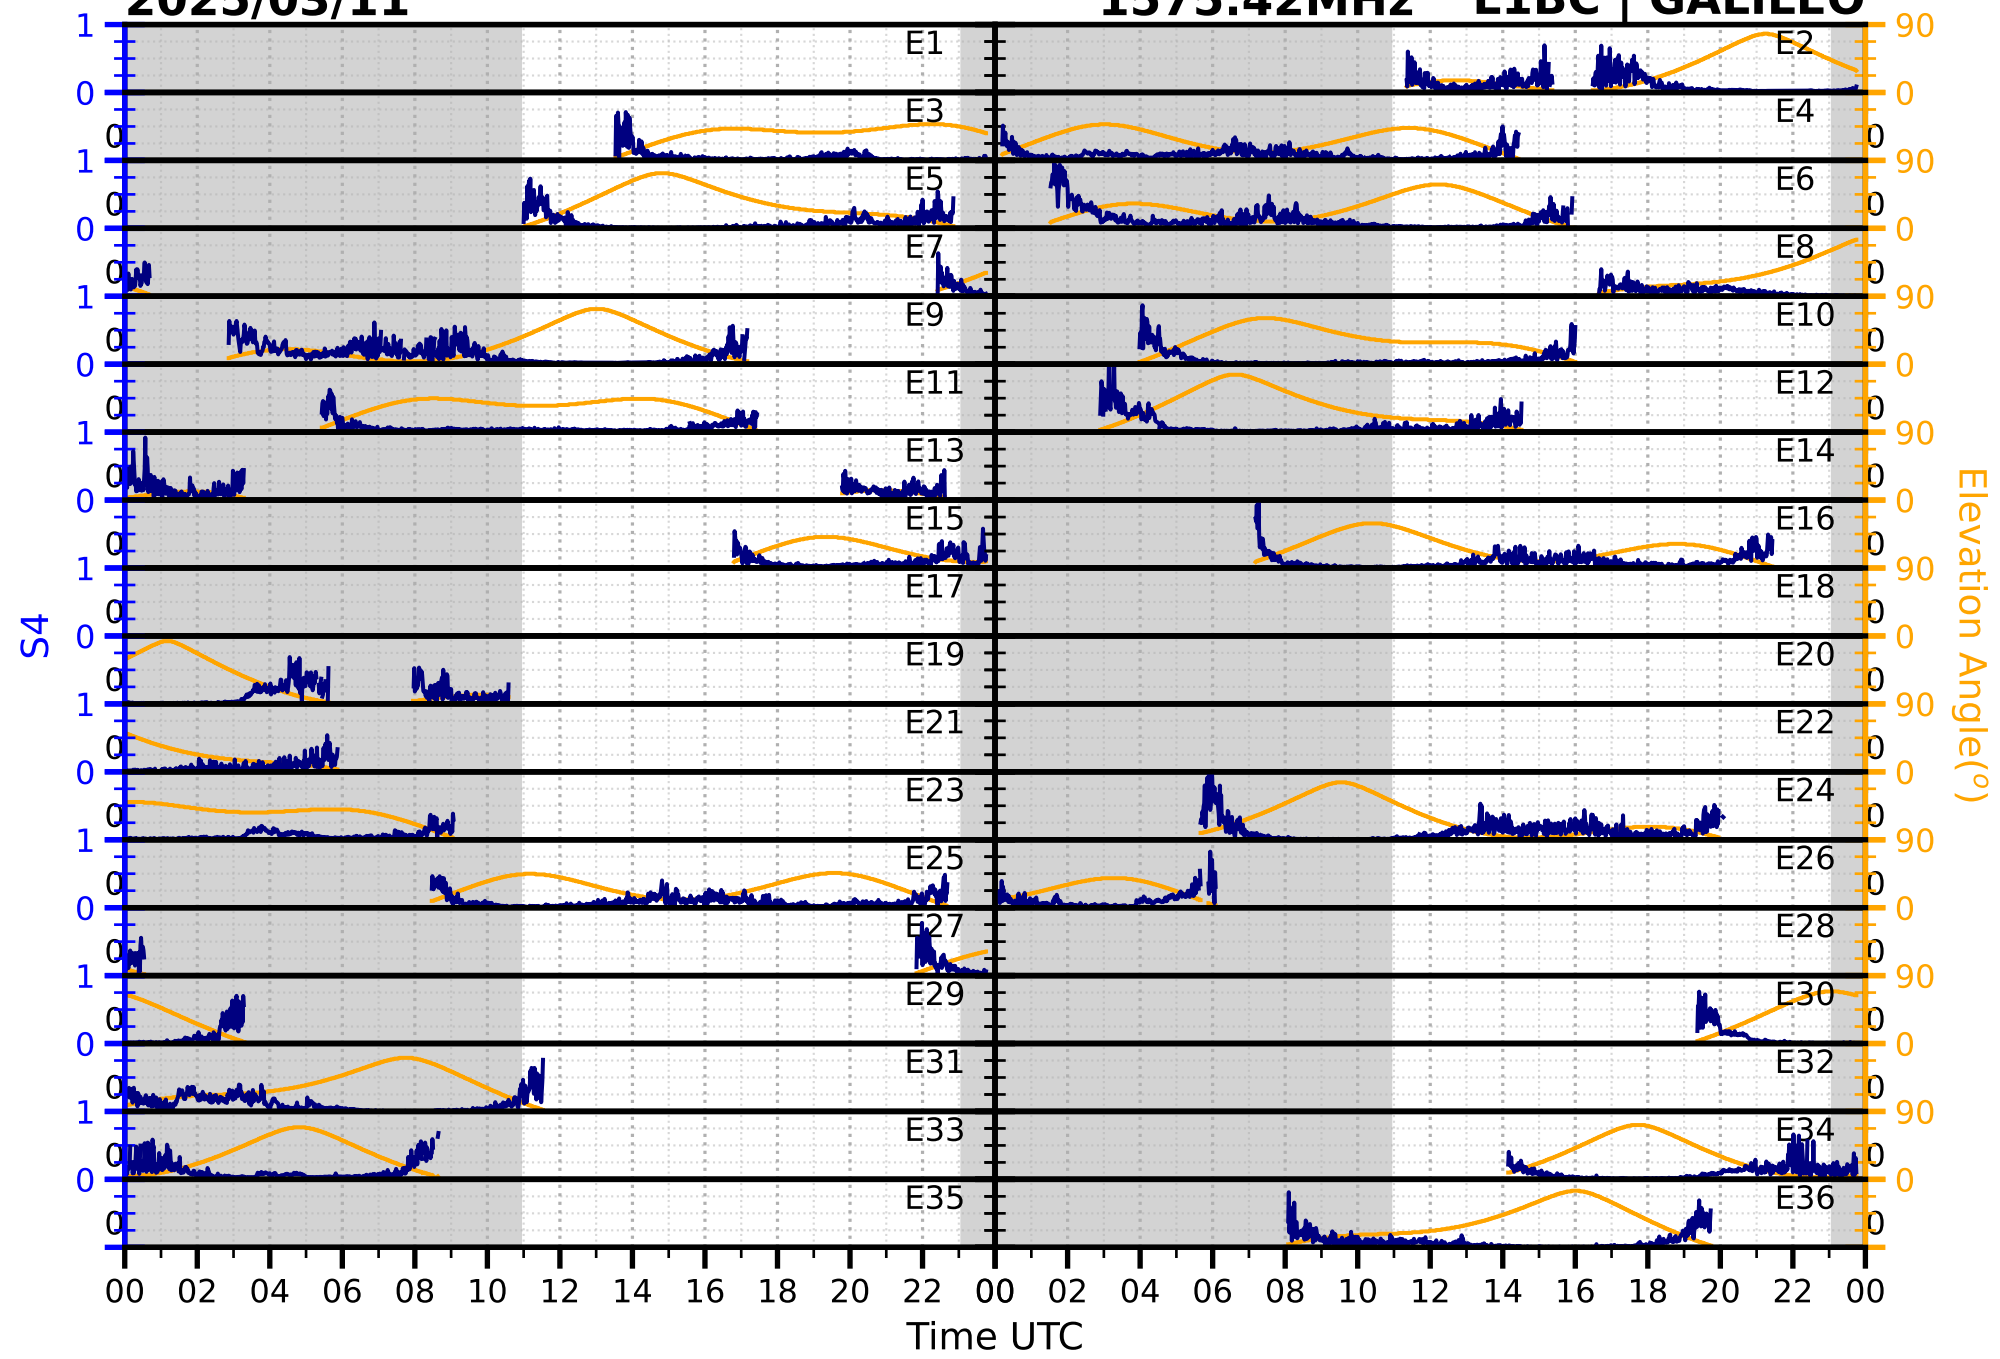

2025/03/11

S4

1575.42MHz

L1CA | GPS

2025/03/11

S4 1575.42MHz L1BC | GALILEO

2025/03/11

S4

1602MHz

L1CA | GLONASS