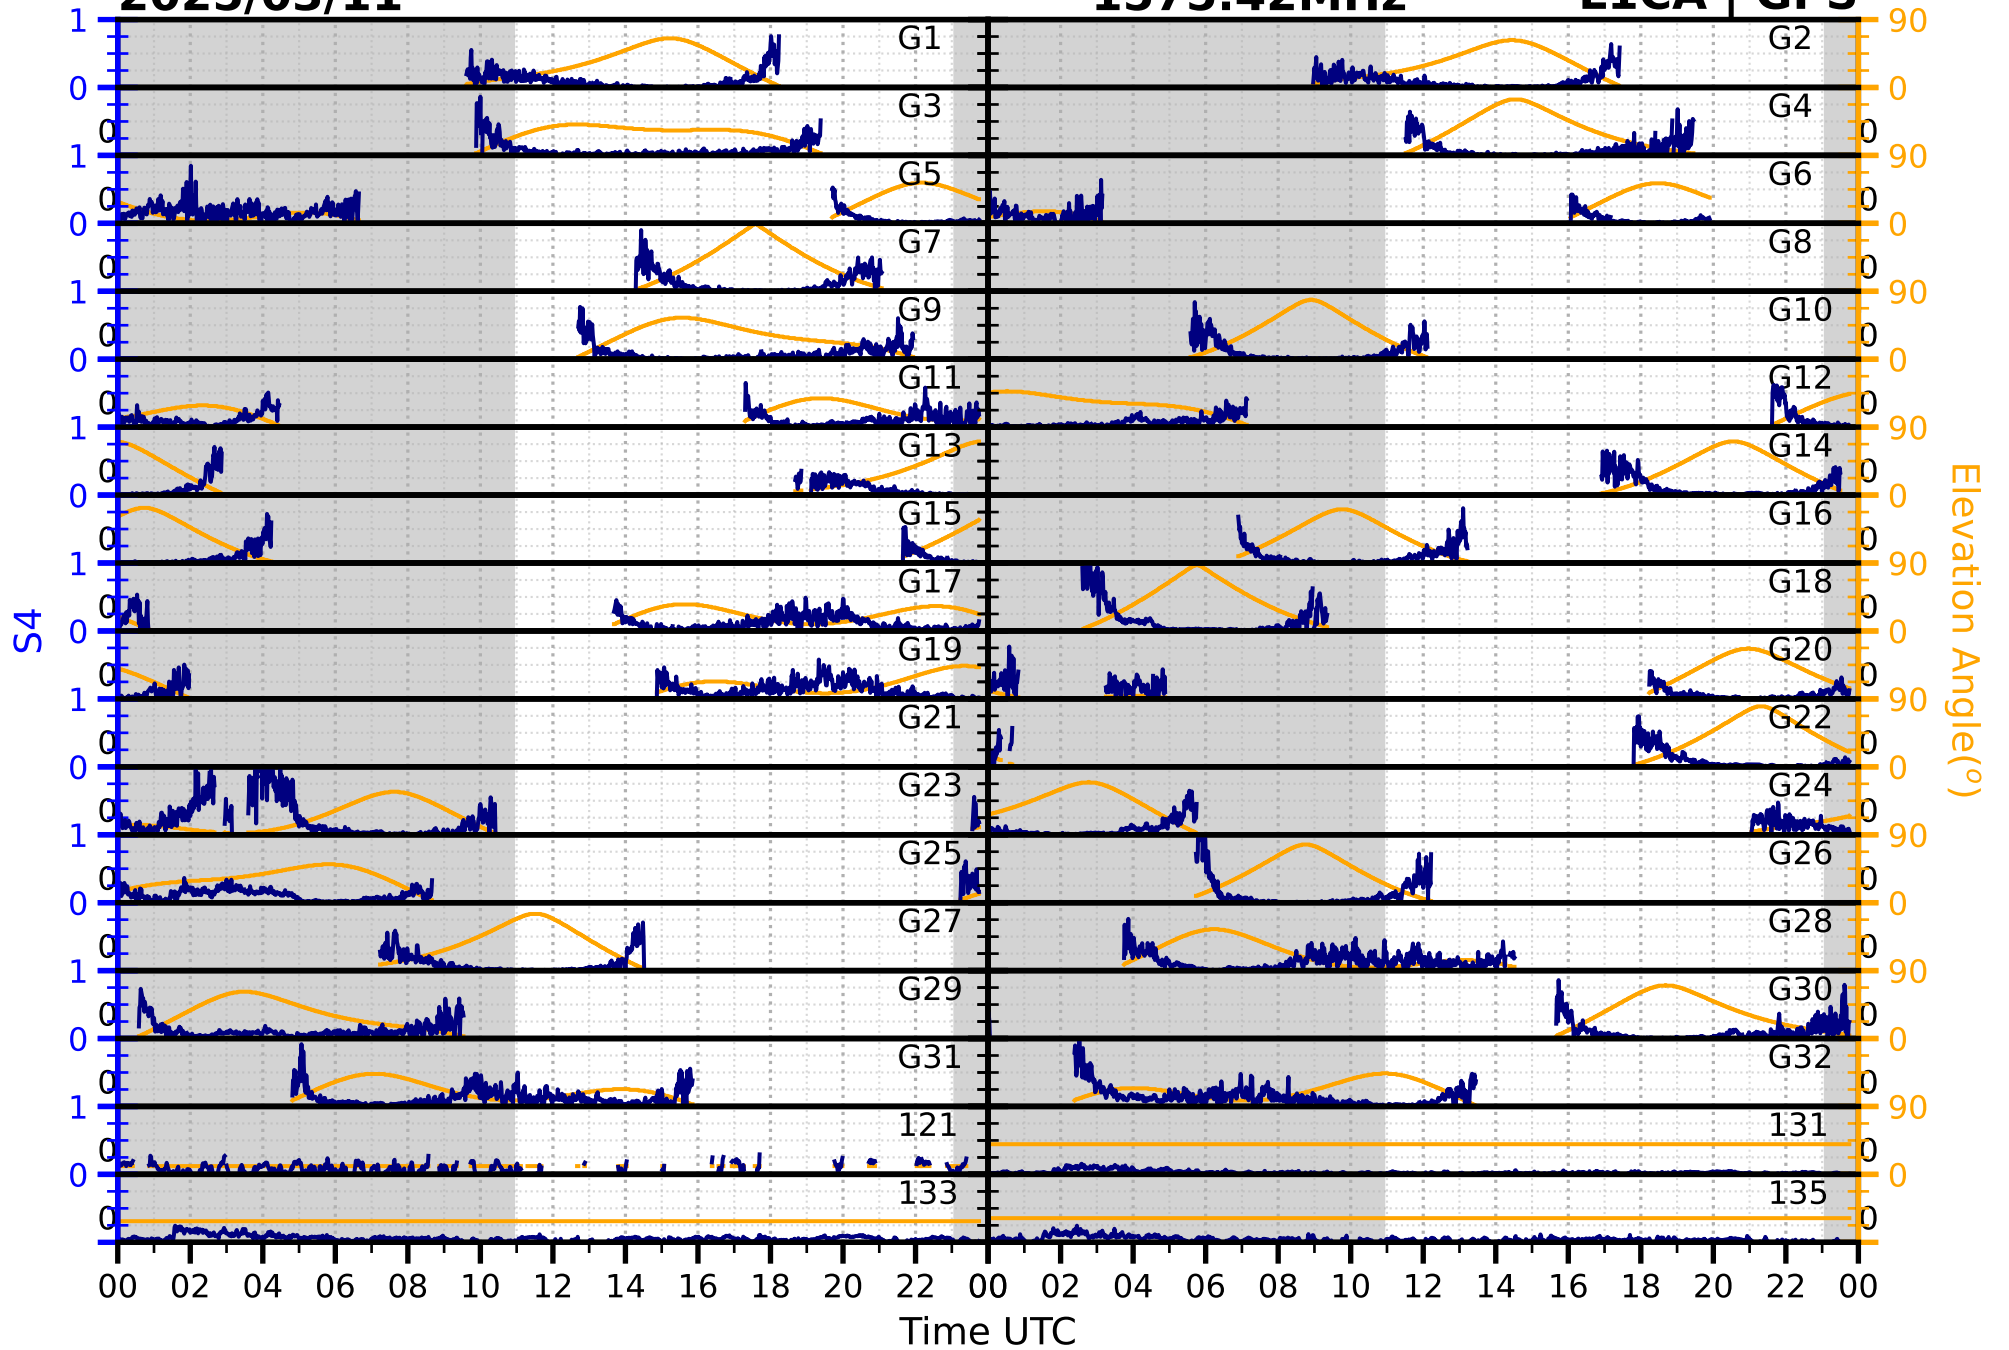

2025/03/11

S4

1575.42MHz

L1CA | GPS

2025/03/11

S4 1575.42MHz L1BC | GALILEO

2025/03/11

S4

1602MHz

L1CA | GLONASS