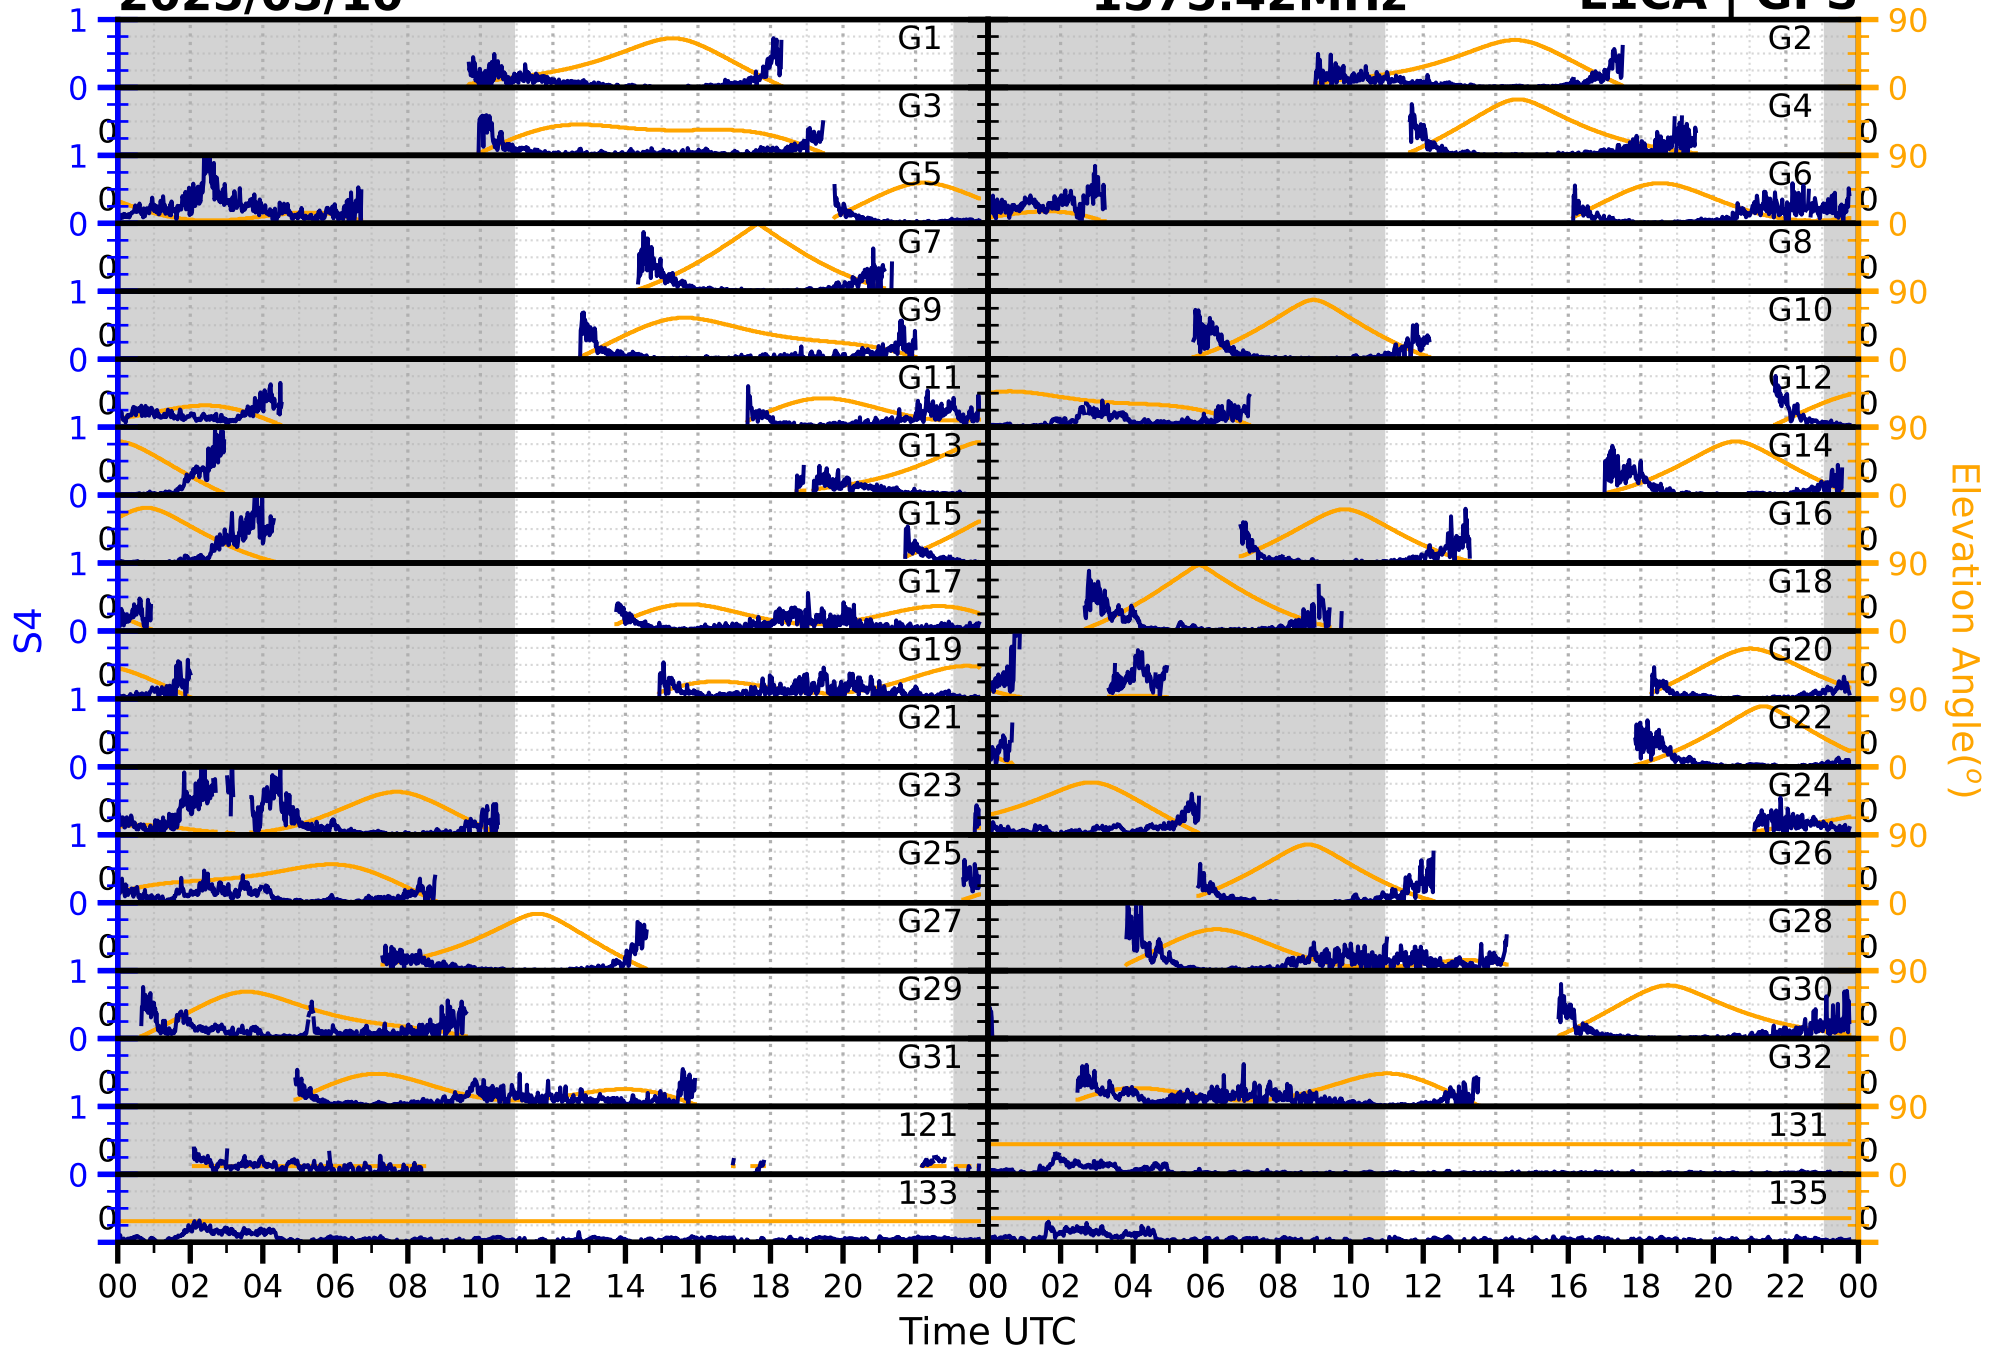

2025/03/10

S4

1575.42MHz

L1CA | GPS

2025/03/10

S4

1575.42MHz

L1BC

GALILEO

2025/03/10

S4

1602MHz

L1CA | GLONASS