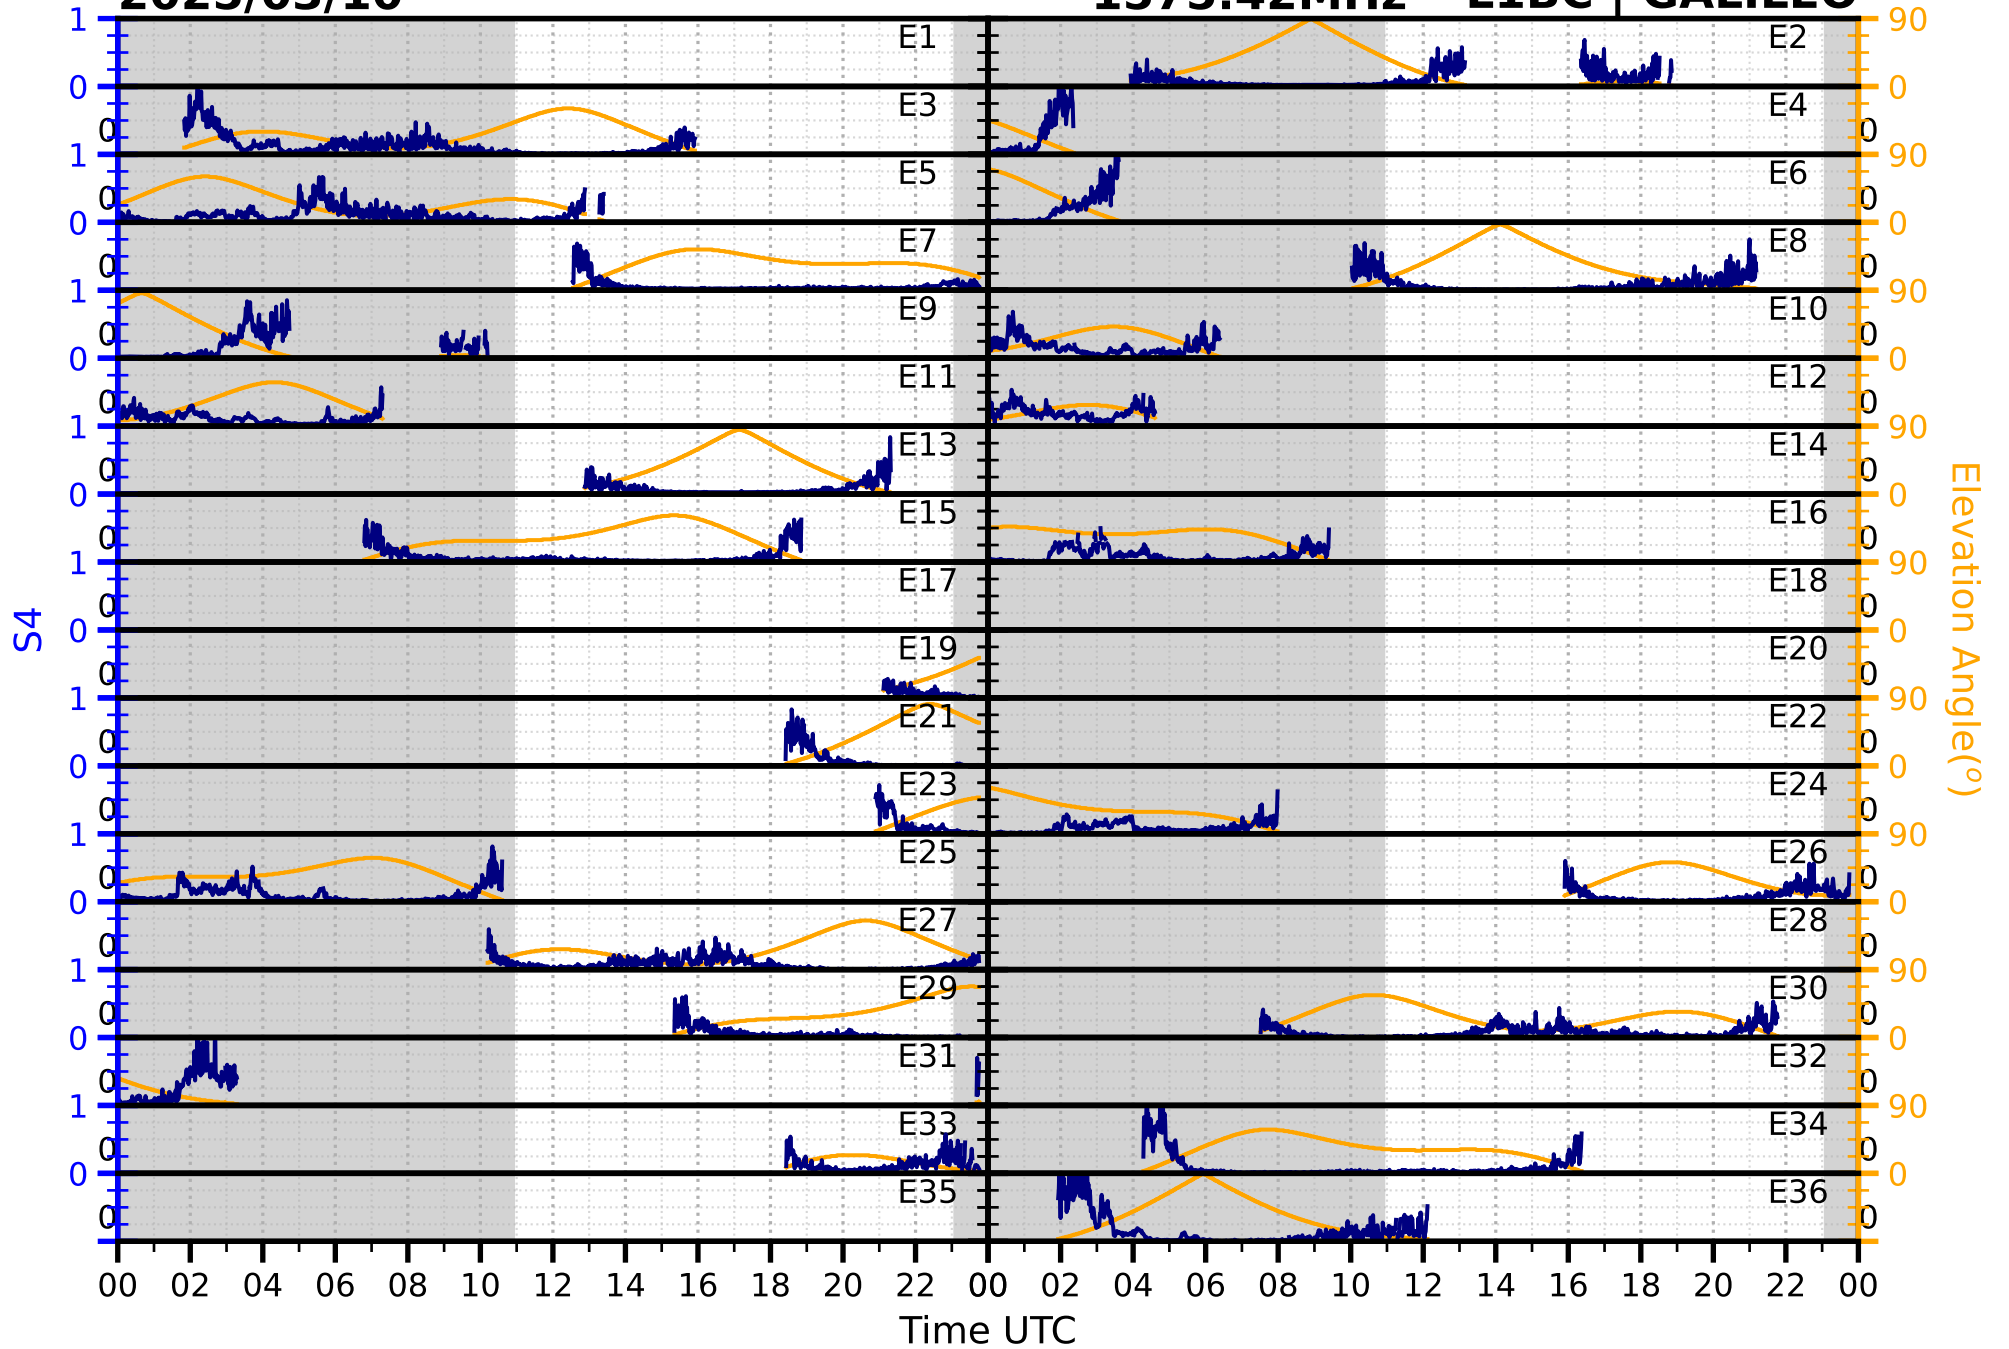

2025/03/10

S4

1575.42MHz

L1CA | GPS

2025/03/10

S4

1575.42MHz

L1BC

GALILEO

2025/03/10

S4

1602MHz

L1CA | GLONASS