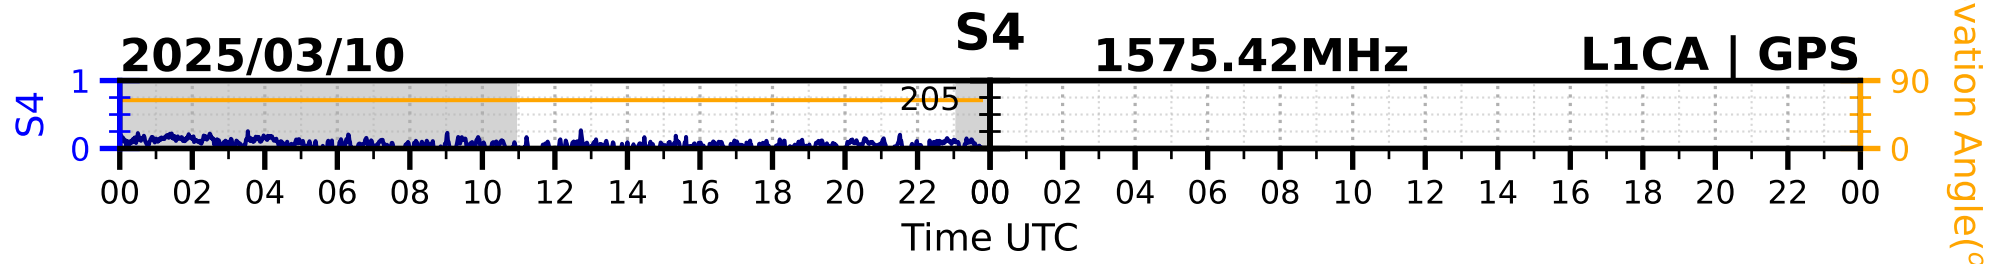

2025/03/10

S4

1575.42MHz

L1CA | GPS

2025/03/10

S4

1575.42MHz

L1BC

GALILEO

2025/03/10

S4

1602MHz

L1CA | GLONASS