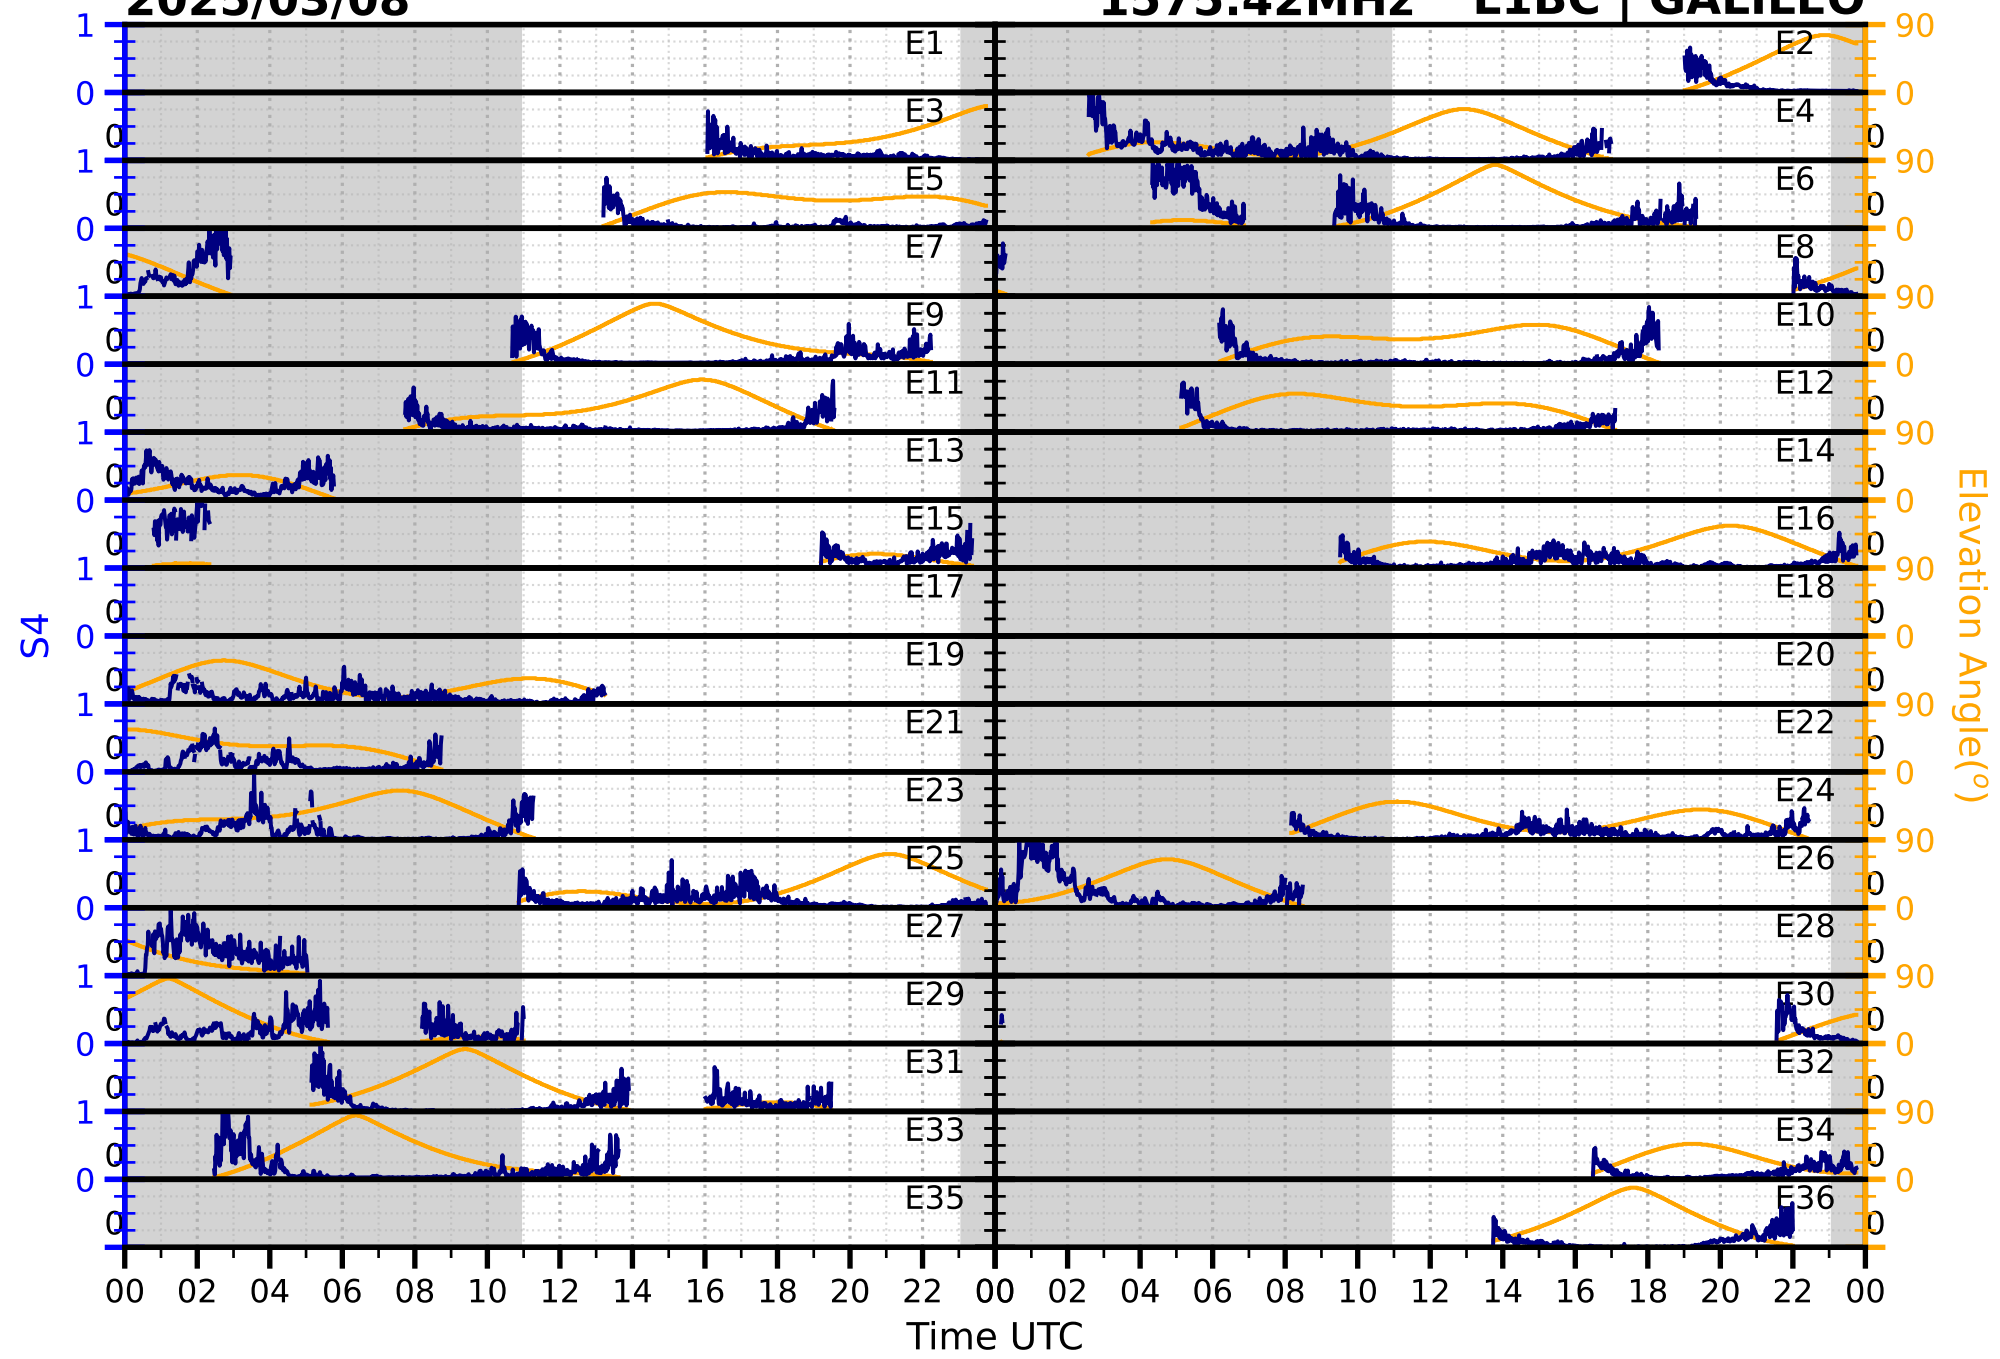

2025/03/08

S4

1575.42MHz

L1CA | GPS

2025/03/08

S4

1575.42MHz L1BC | GALILEO

2025/03/08

S4

1602MHz

L1CA | GLONASS