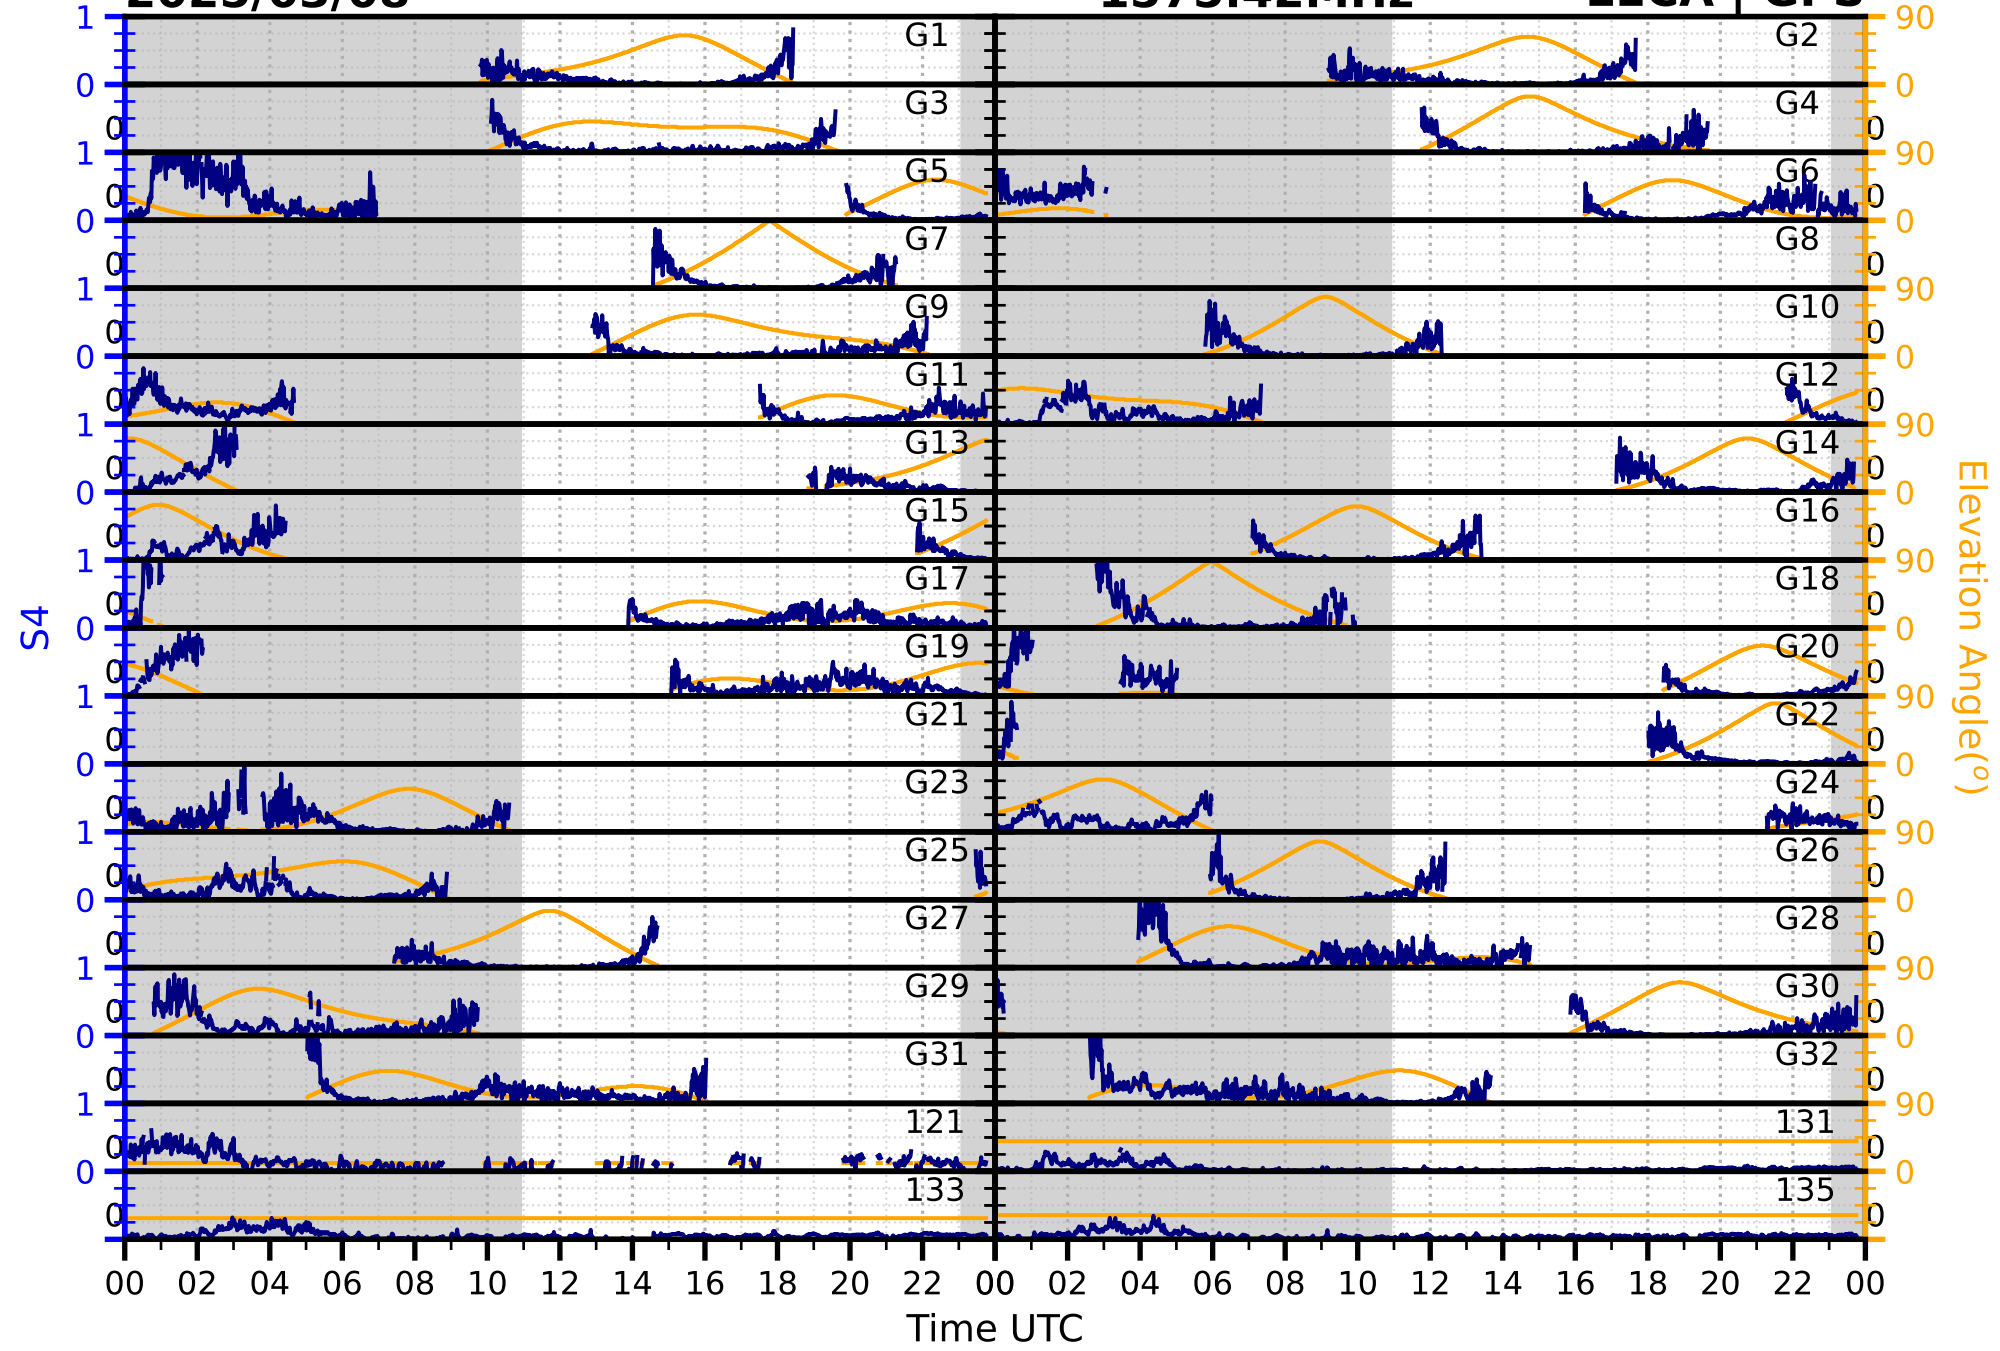

2025/03/08

S4

1575.42MHz

L1CA | GPS

2025/03/08

S4

1575.42MHz L1BC | GALILEO

2025/03/08

S4

1602MHz

L1CA | GLONASS