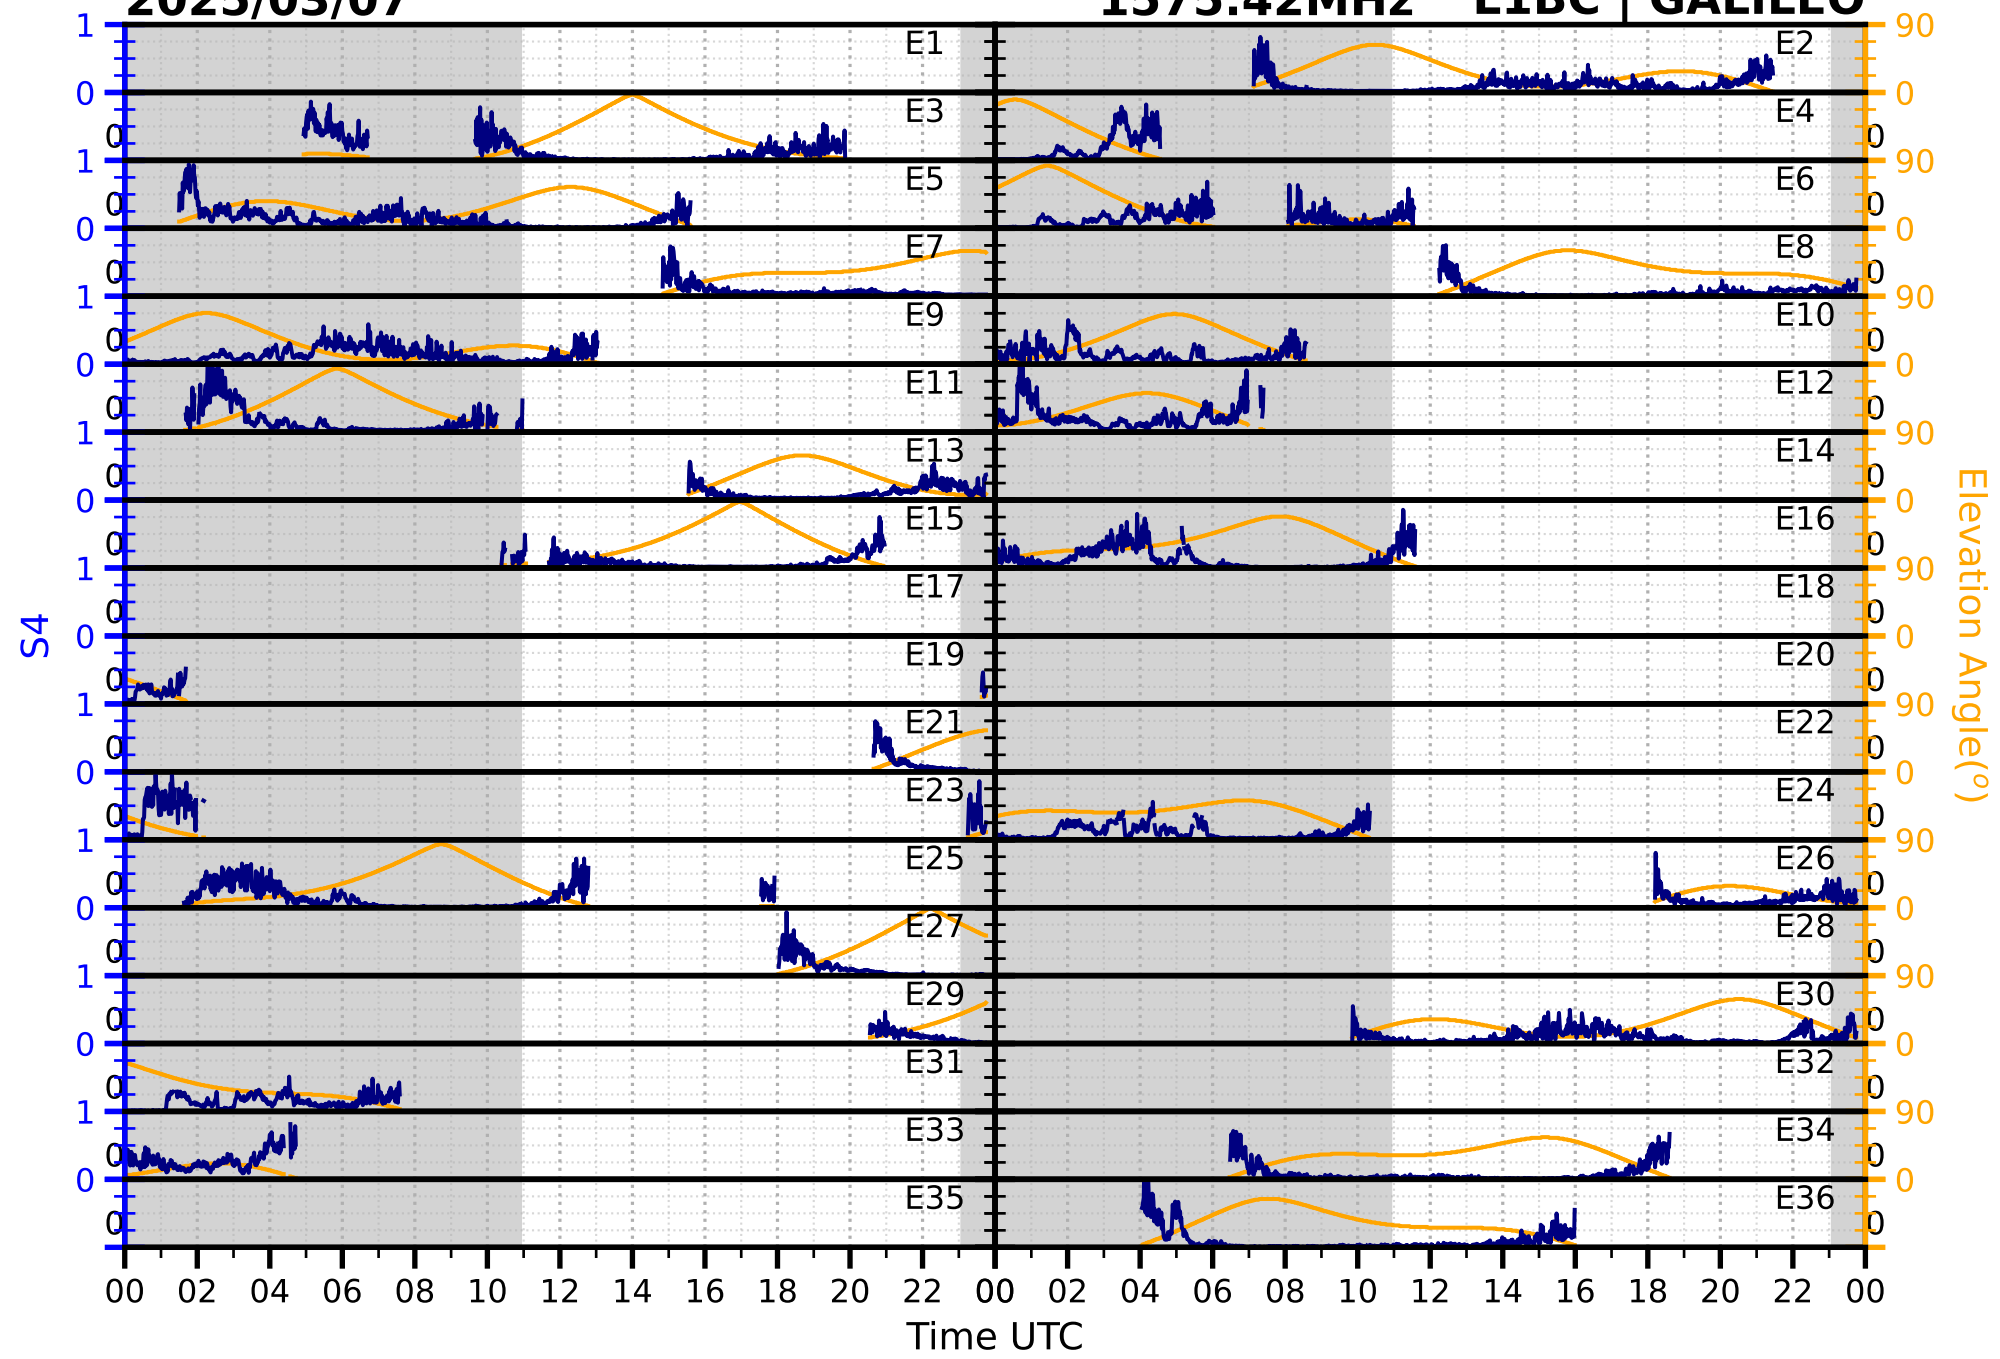

2025/03/07

S4

1575.42MHz

L1CA | GPS

2025/03/07

S4 1575.42MHz L1BC | GALILEO

2025/03/07

S4

1602MHz

L1CA | GLONASS