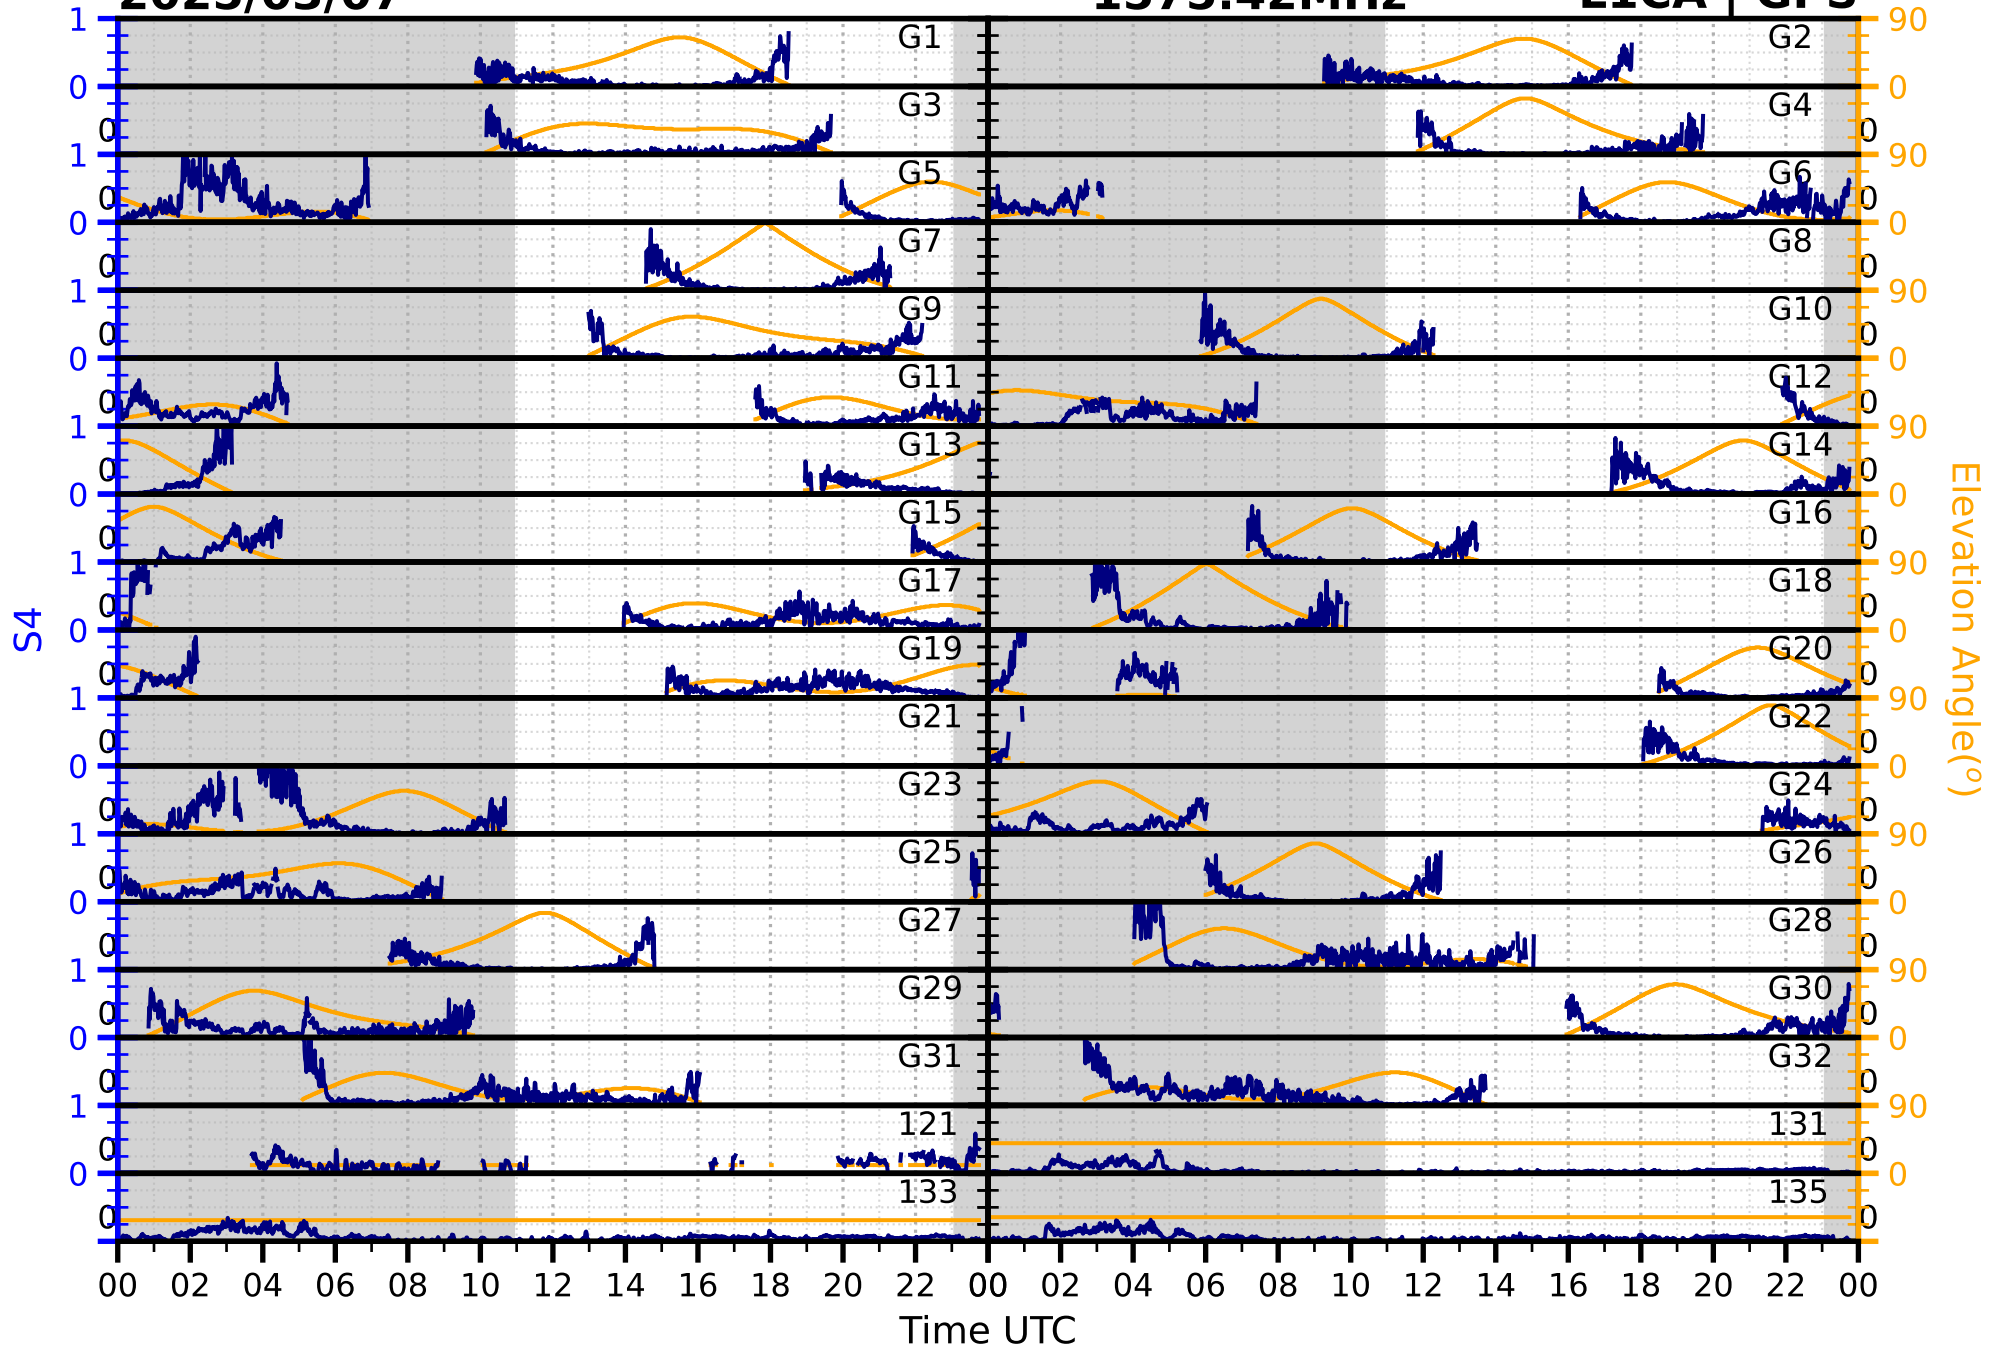

2025/03/07

S4

1575.42MHz

L1CA | GPS

2025/03/07

S4 1575.42MHz L1BC | GALILEO

2025/03/07

S4

1602MHz

L1CA | GLONASS