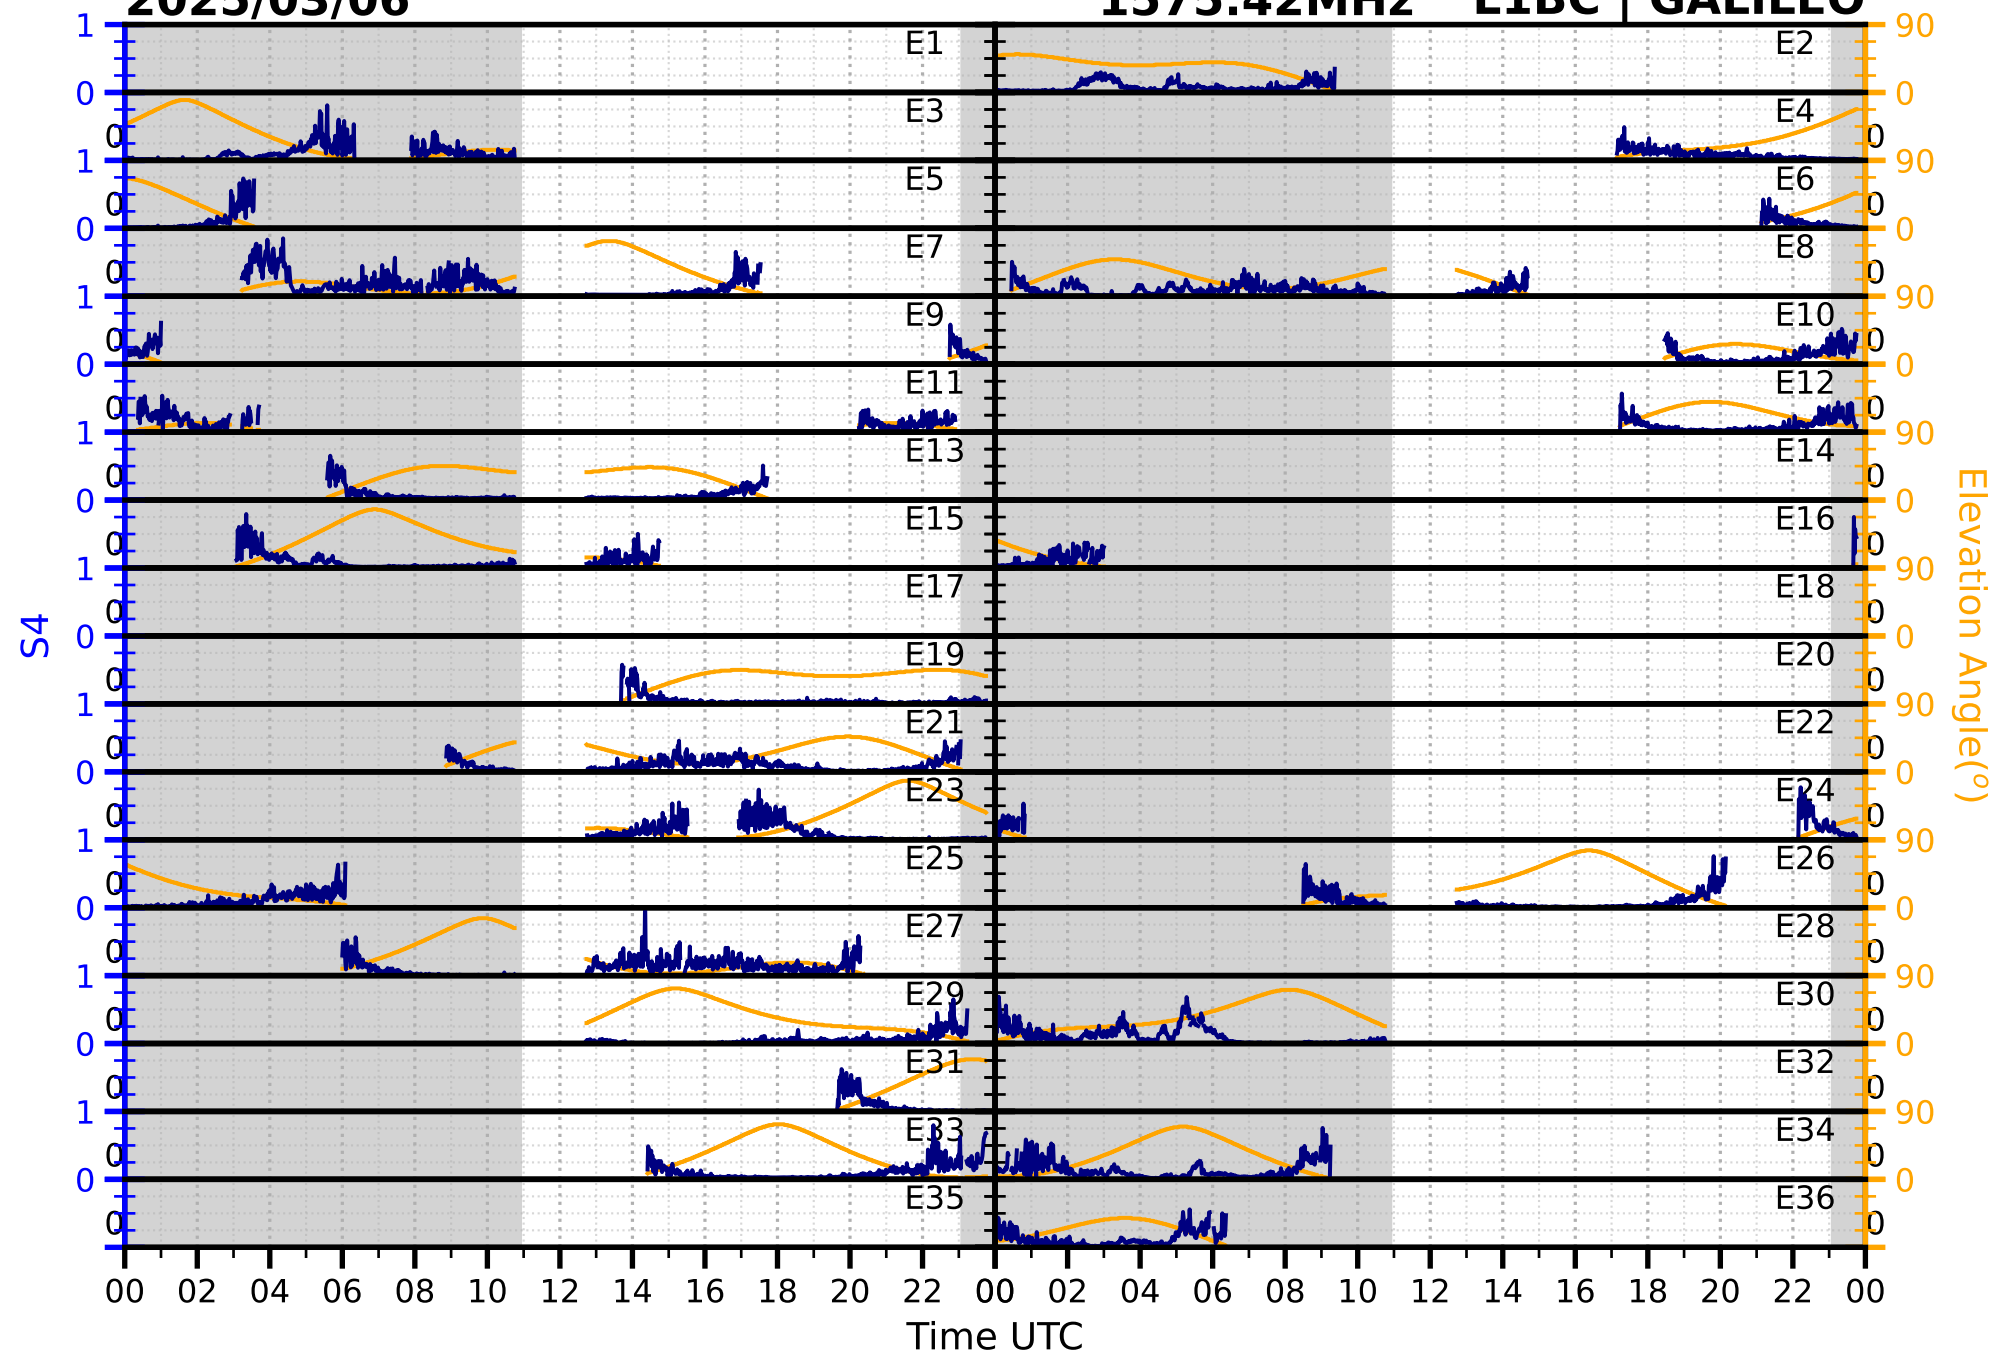

2025/03/06

S4

1575.42MHz

L1CA | GPS

2025/03/06

S4 1575.42MHz L1BC | GALILEO

2025/03/06

S4

1602MHz

L1CA | GLONASS