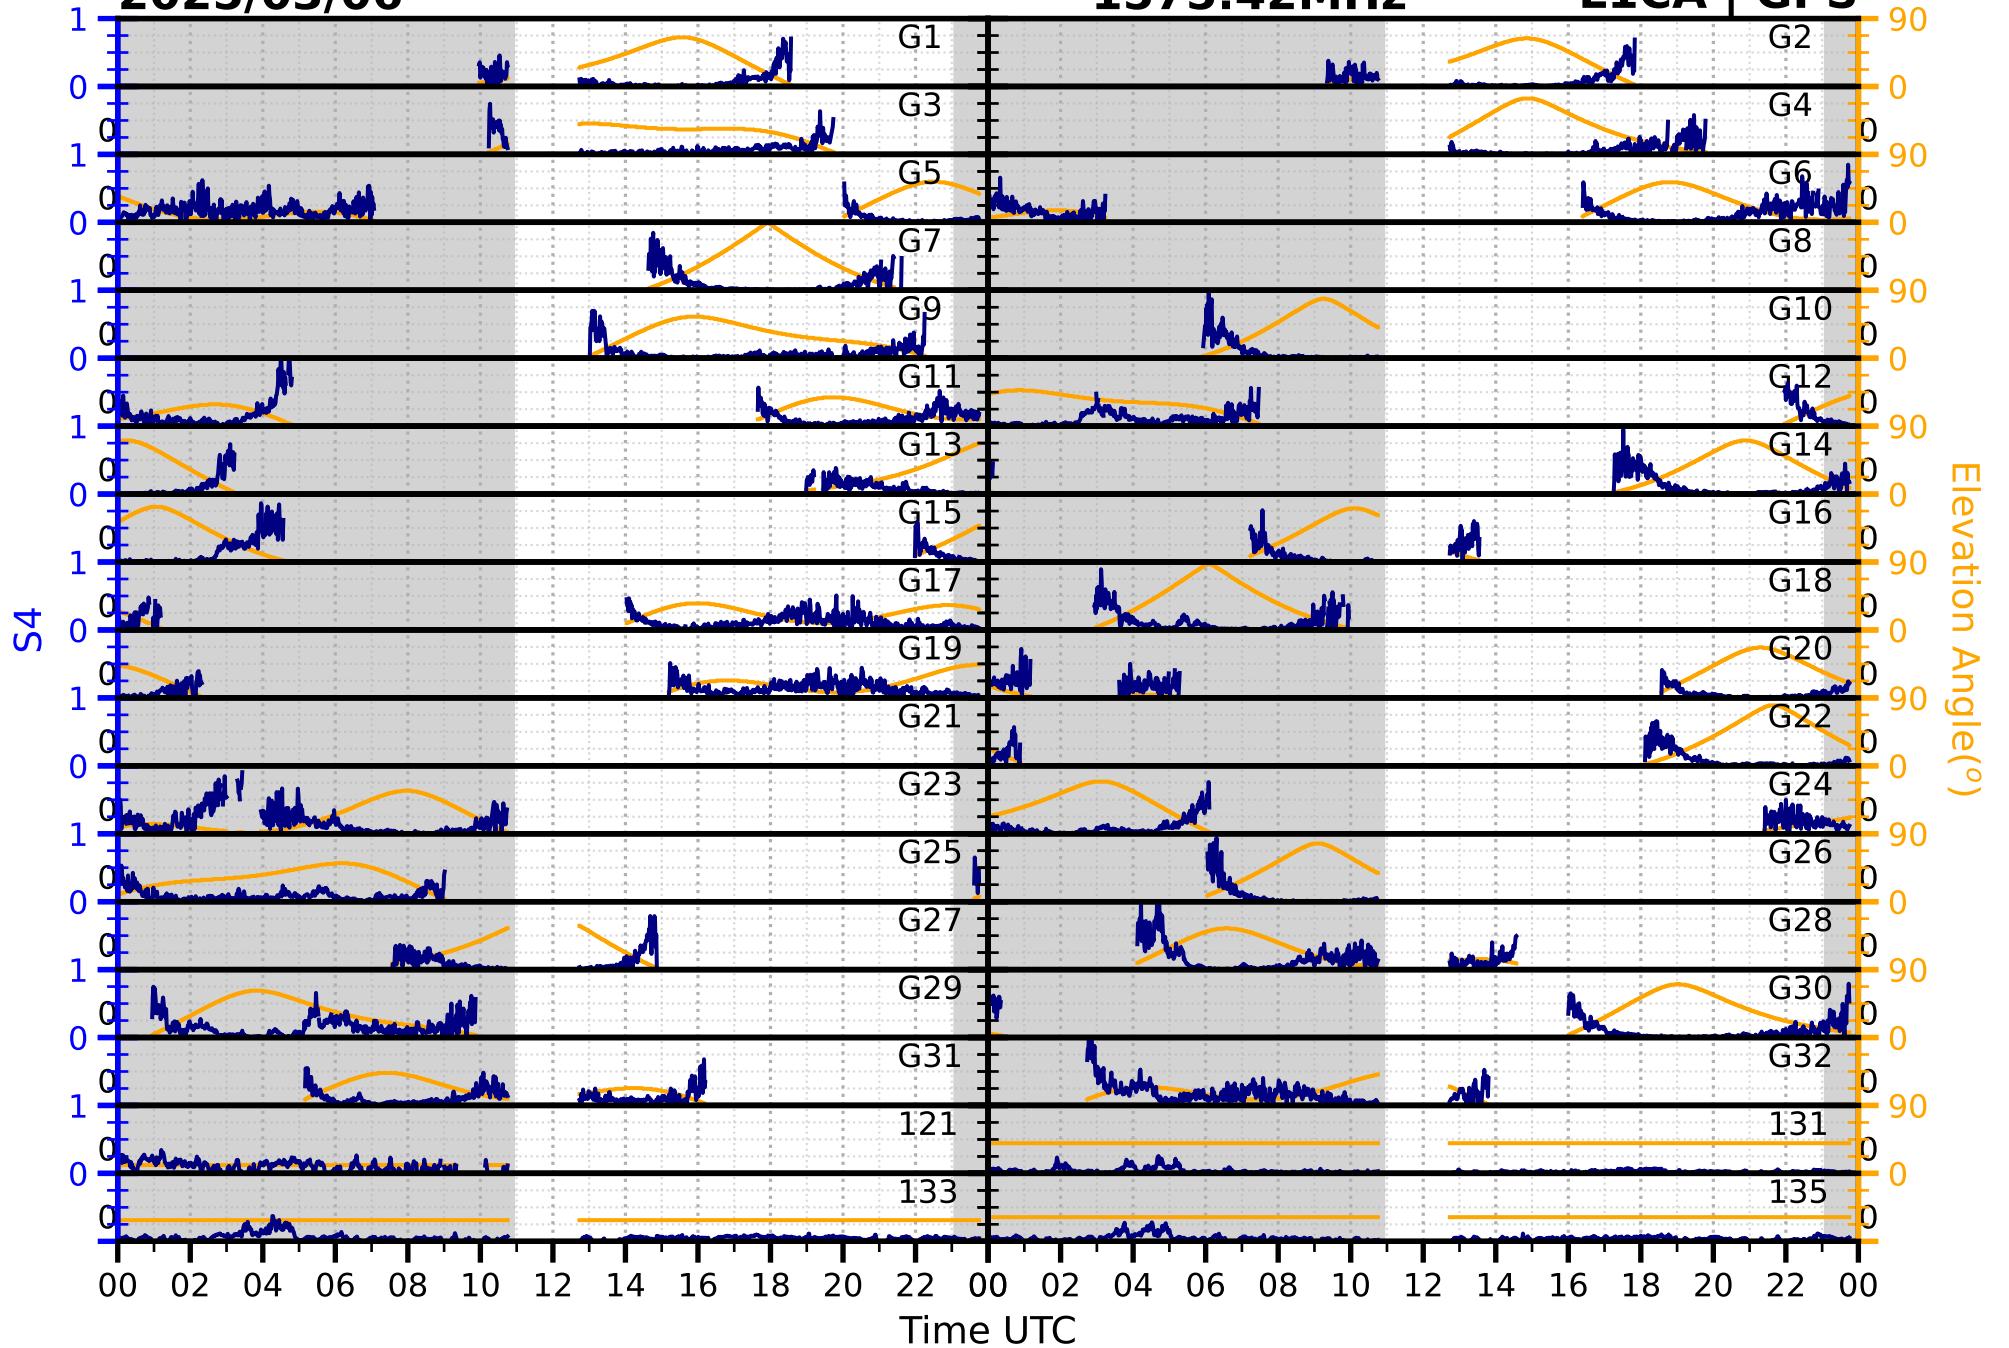

2025/03/06

S4

1575.42MHz

L1CA | GPS

2025/03/06

S4 1575.42MHz L1BC | GALILEO

2025/03/06

S4

1602MHz

L1CA | GLONASS