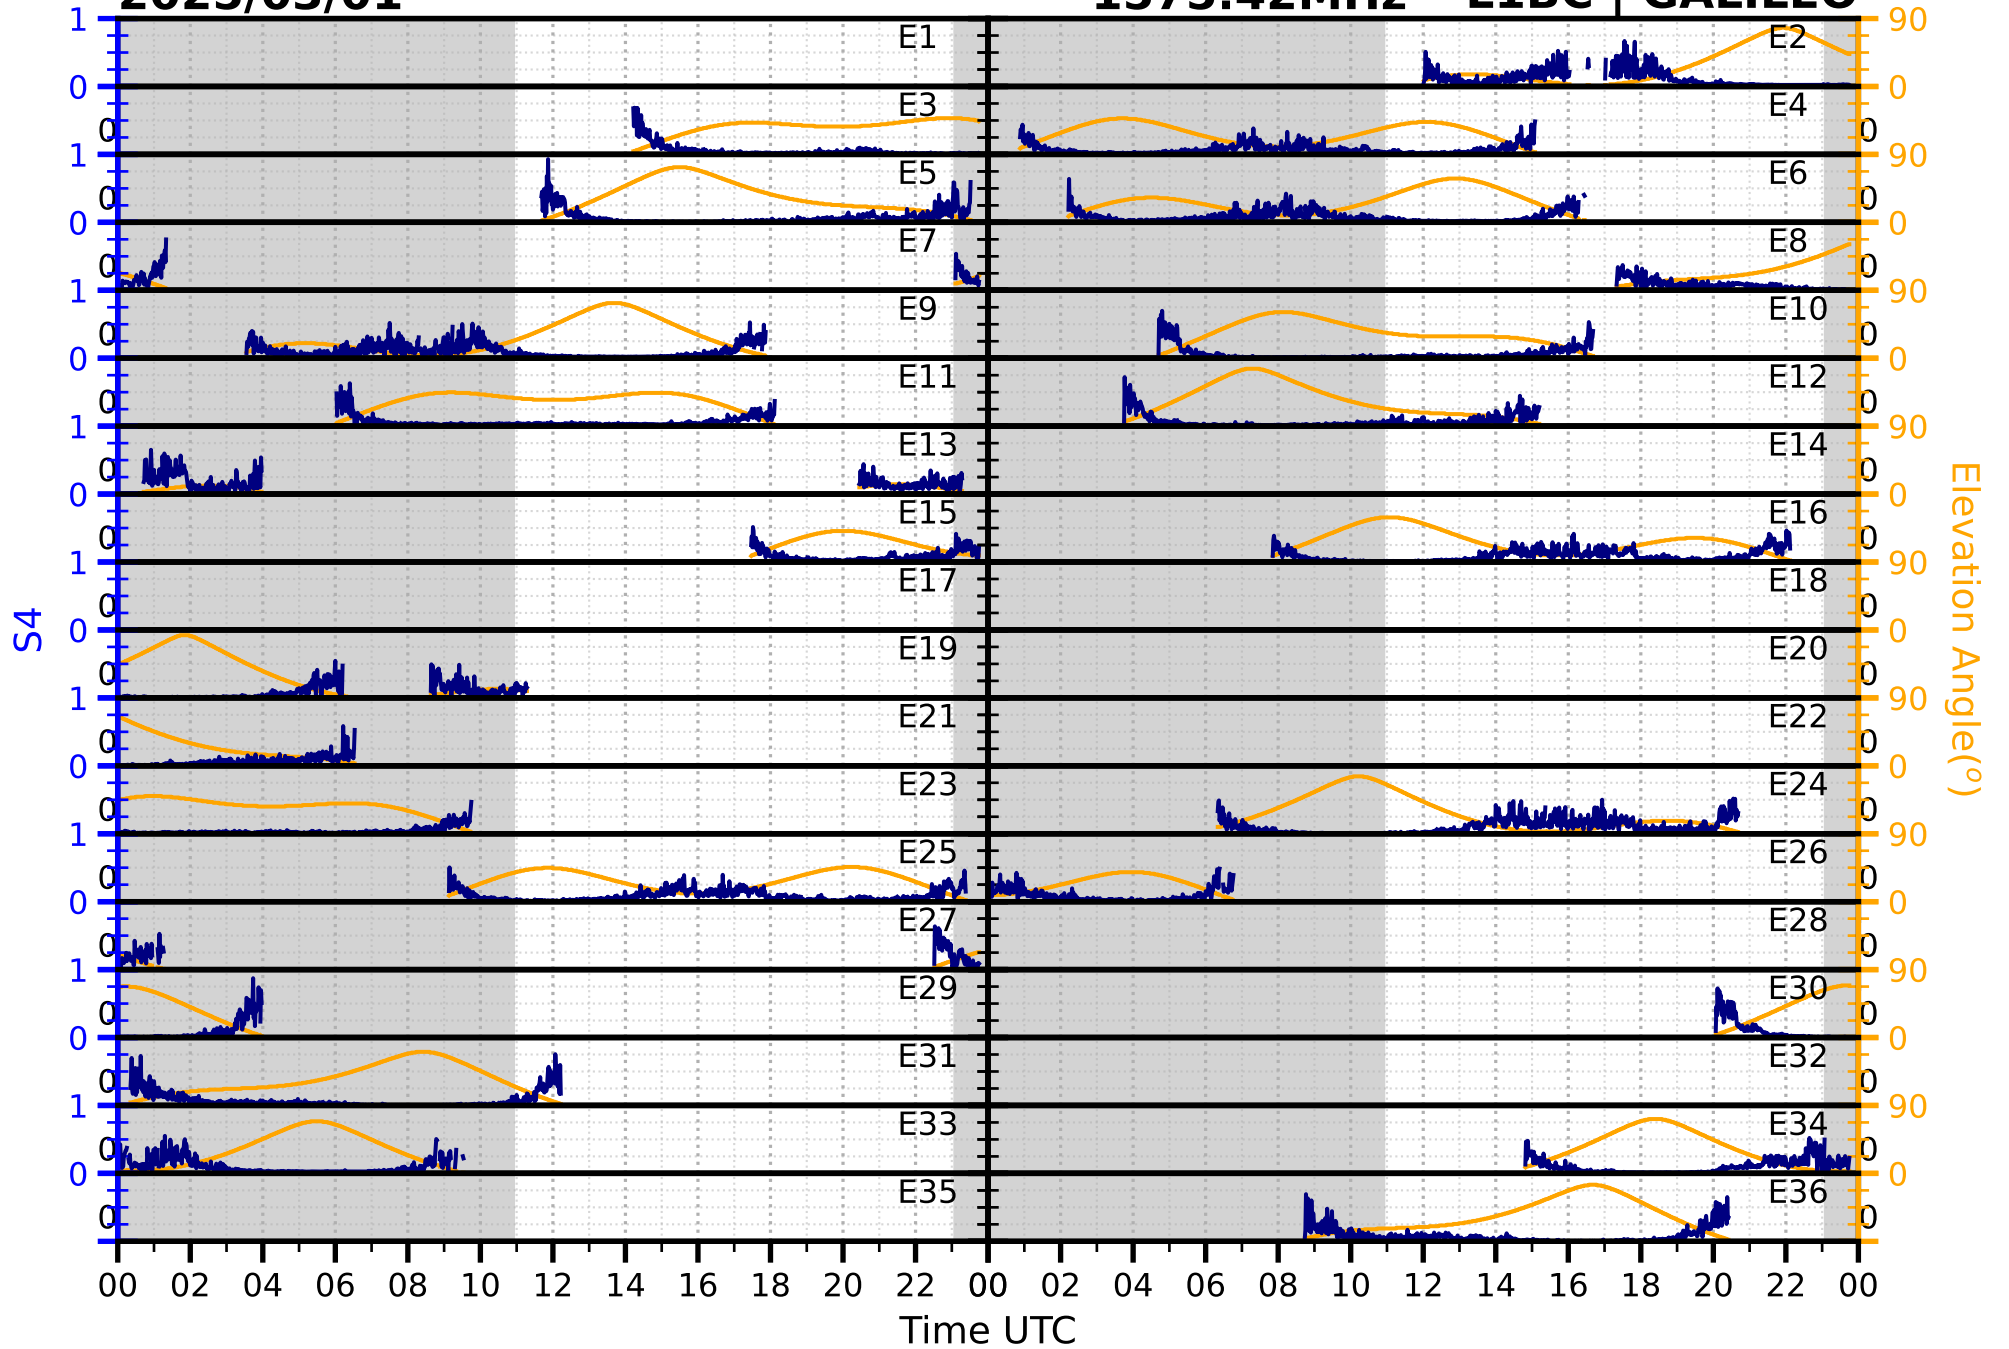

2025/03/01

S4

1575.42MHz

L1CA | GPS

2025/03/01

S4

1575.42MHz

L1BC | GALILEO

2025/03/01

S4

1602MHz

L1CA | GLONASS