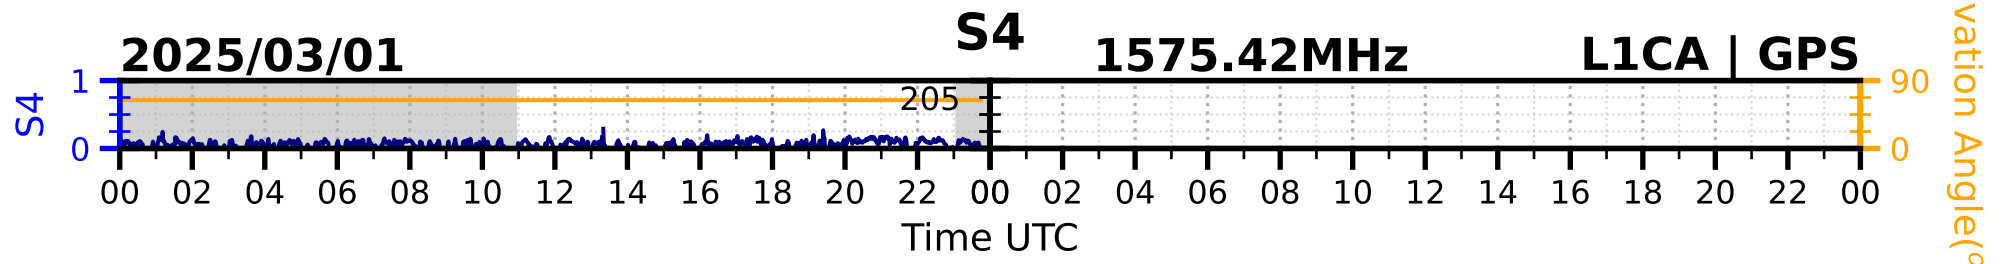

2025/03/01

S4

1575.42MHz

L1CA | GPS

2025/03/01

S4

1575.42MHz

L1BC | GALILEO

2025/03/01

S4

1602MHz

L1CA | GLONASS