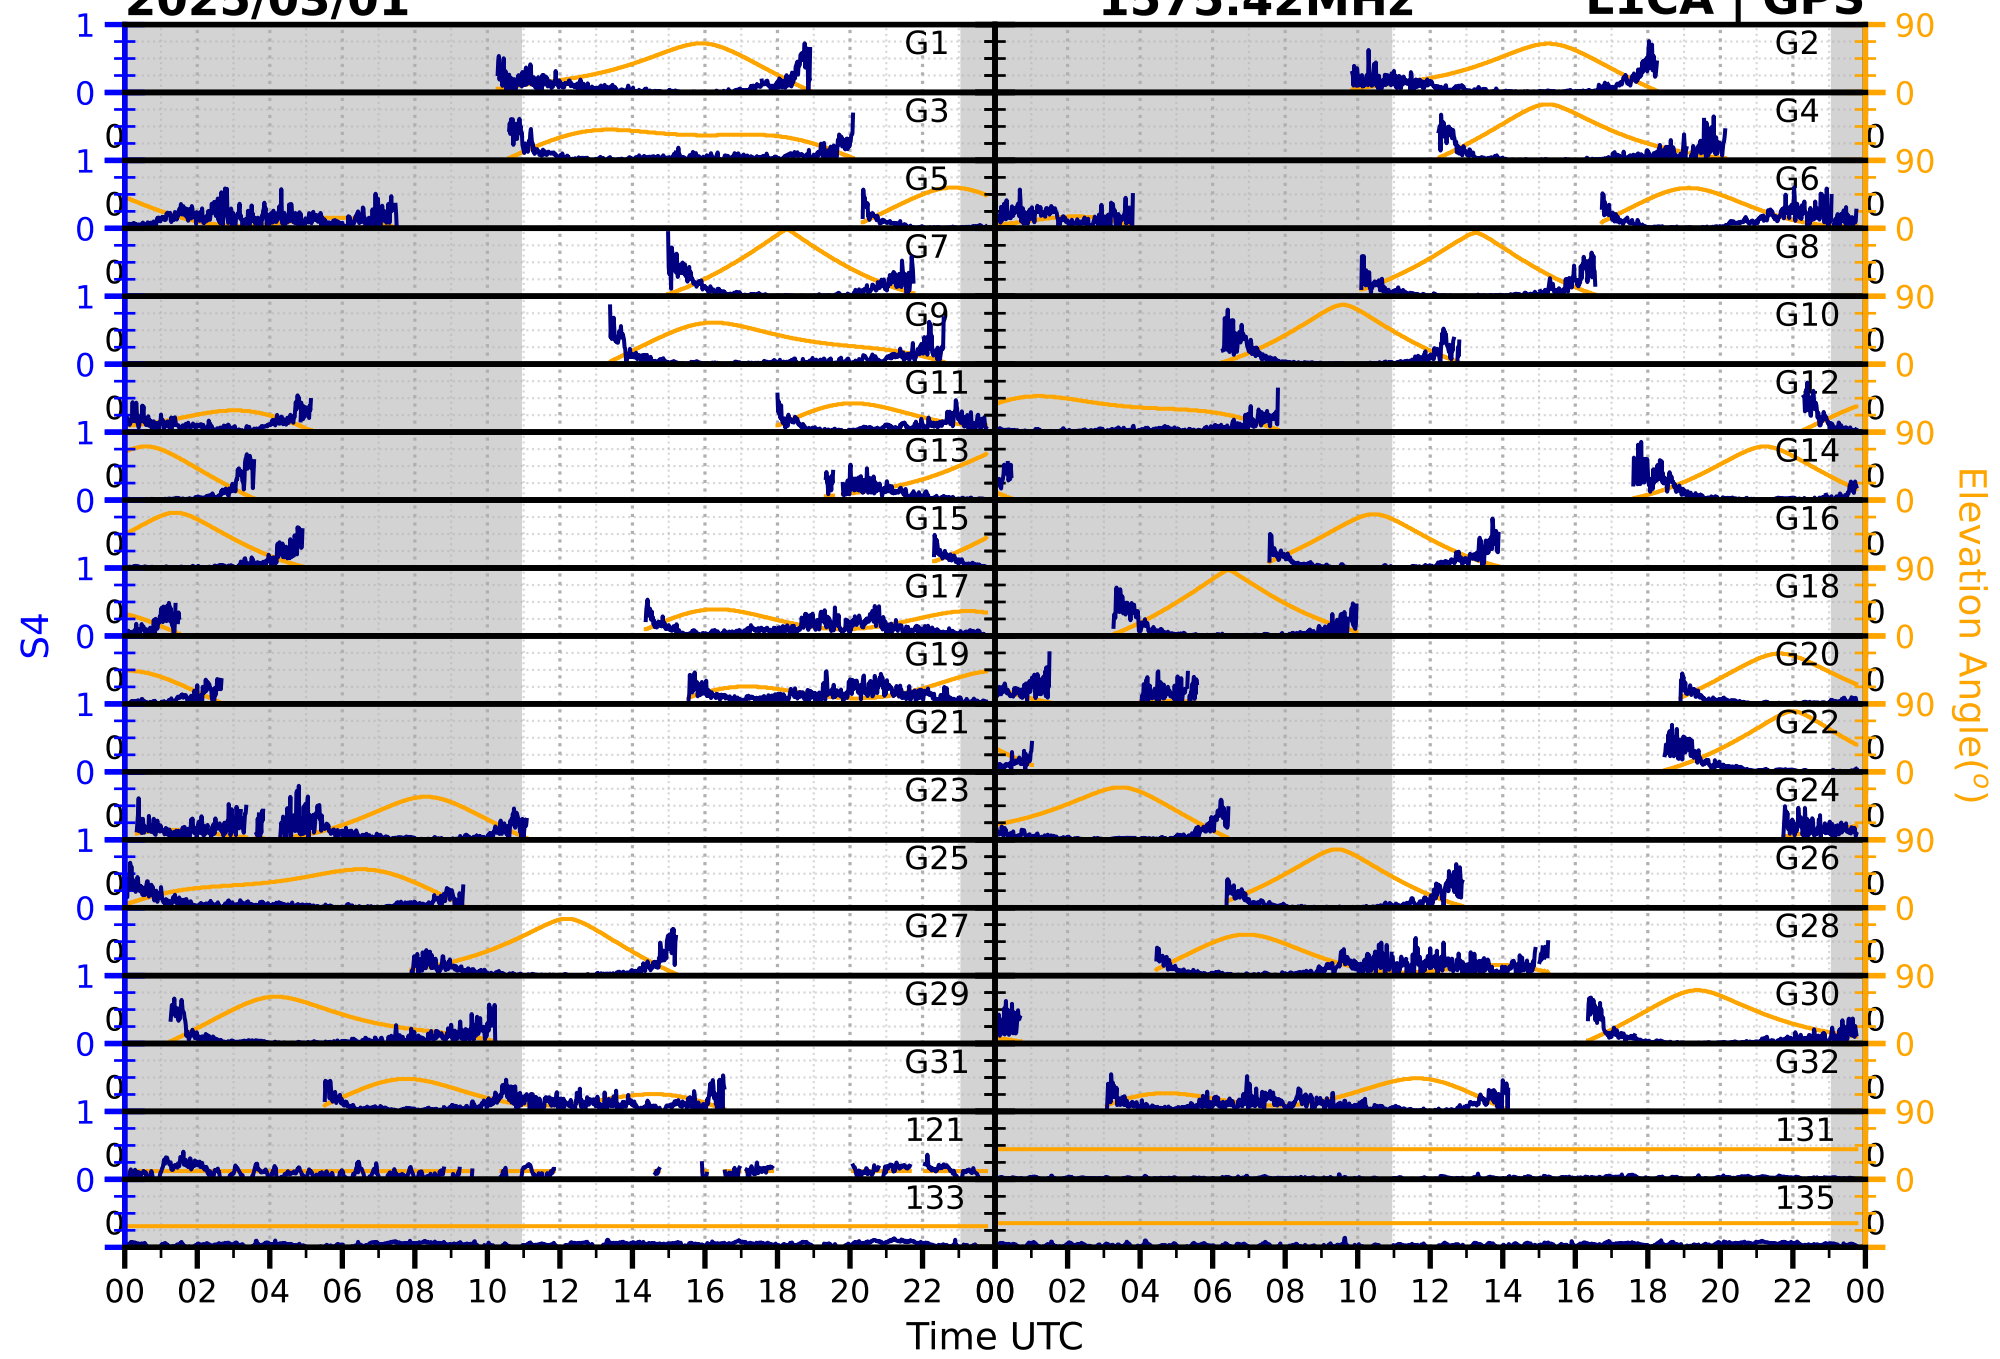

2025/03/01

S4

1575.42MHz

L1CA | GPS

2025/03/01

S4

1575.42MHz

L1BC | GALILEO

2025/03/01

S4

1602MHz

L1CA | GLONASS