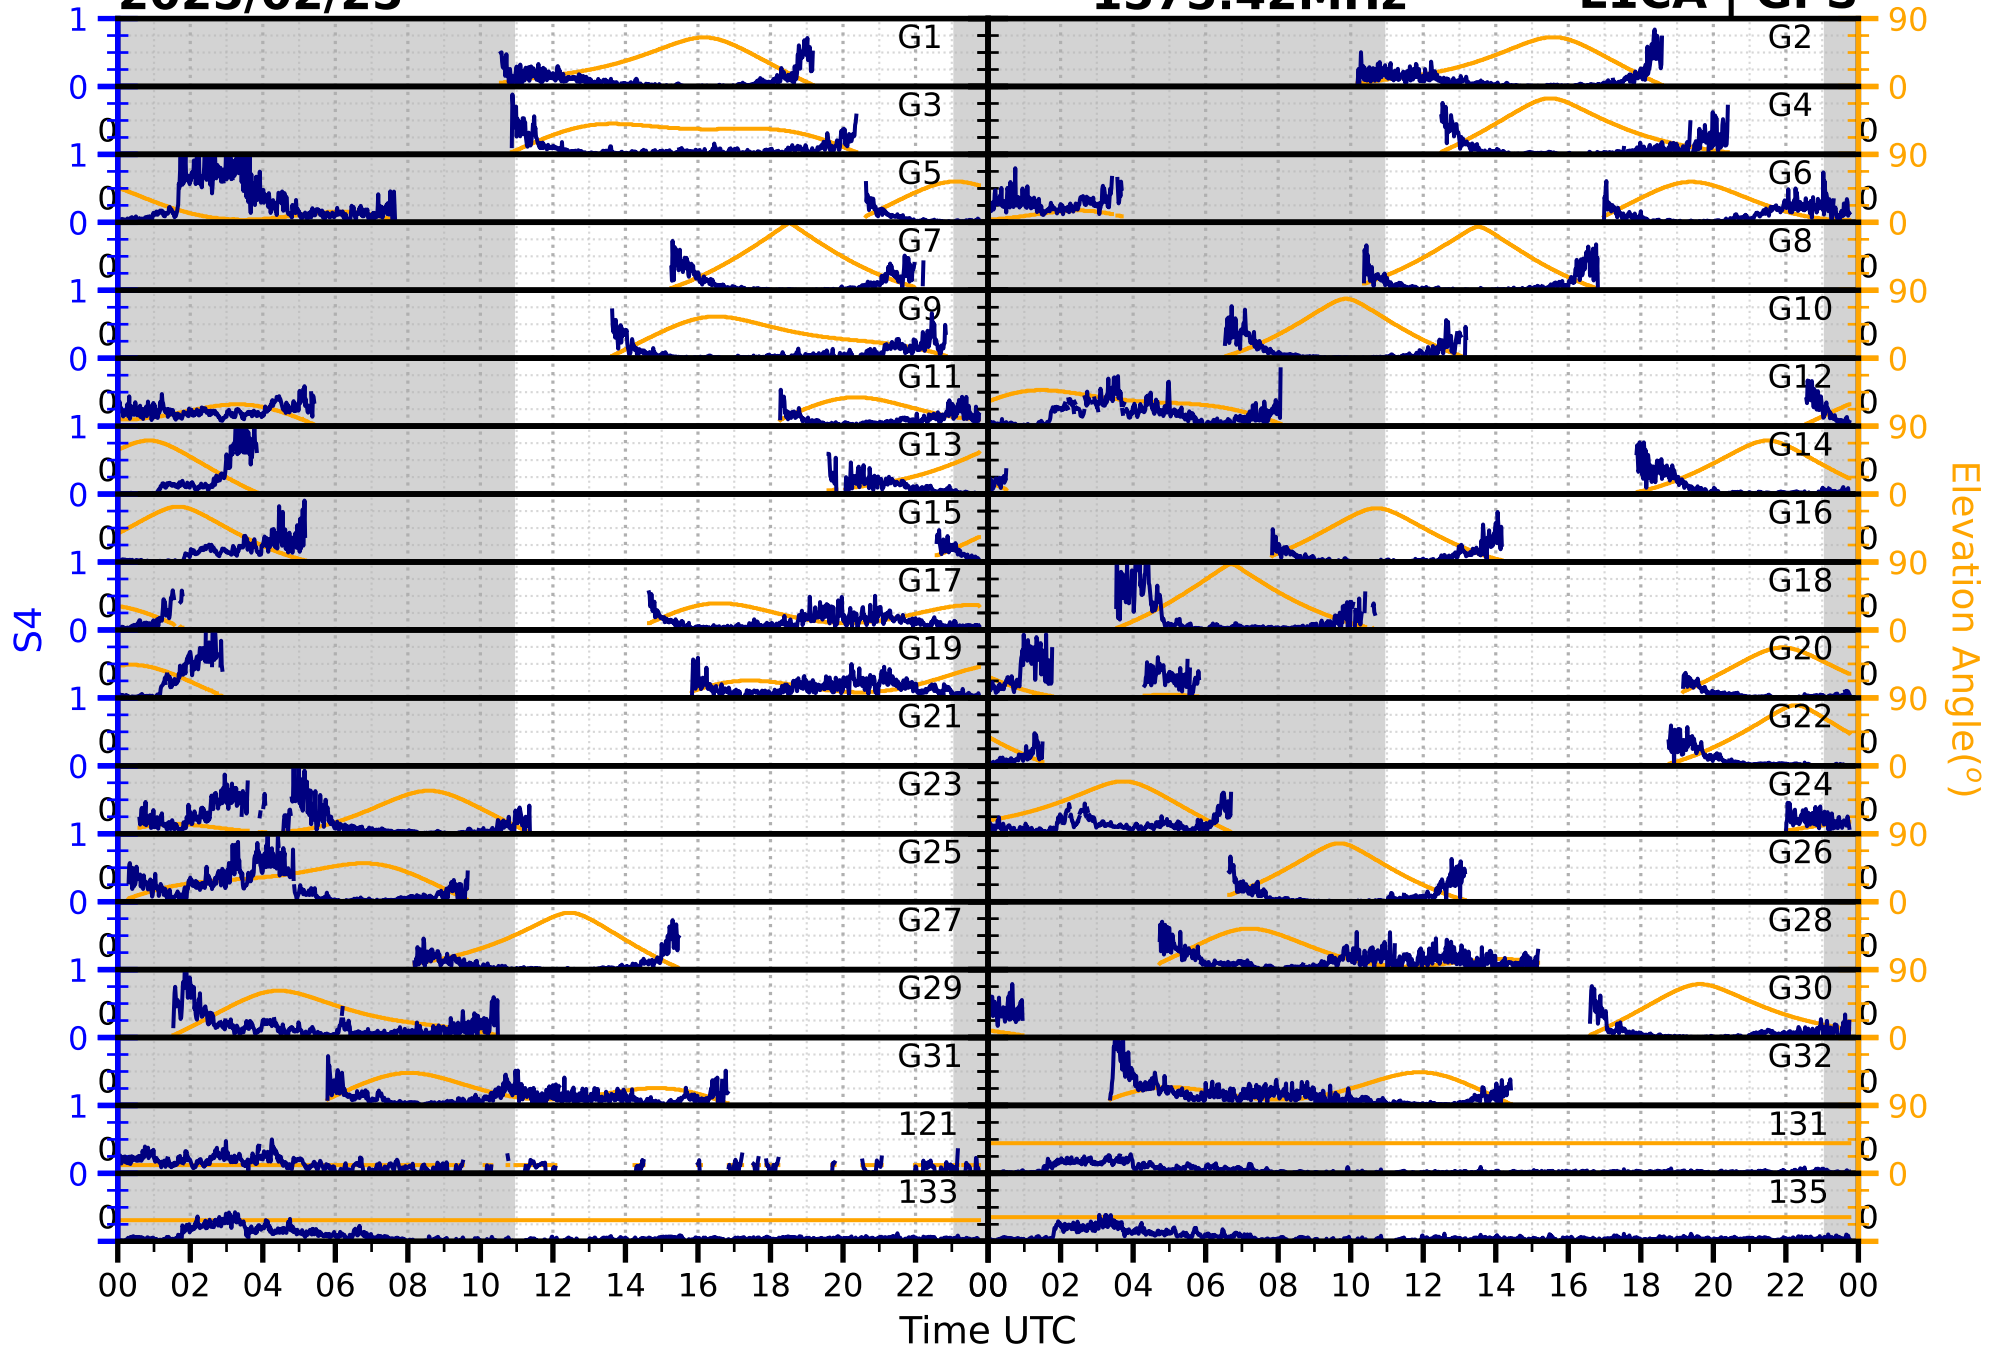

2025/02/25

S4

1575.42MHz

L1CA | GPS

2025/02/25

S4

1575.42MHz

L1BC | GALILEO

2025/02/25

S4

1602MHz

L1CA | GLONASS