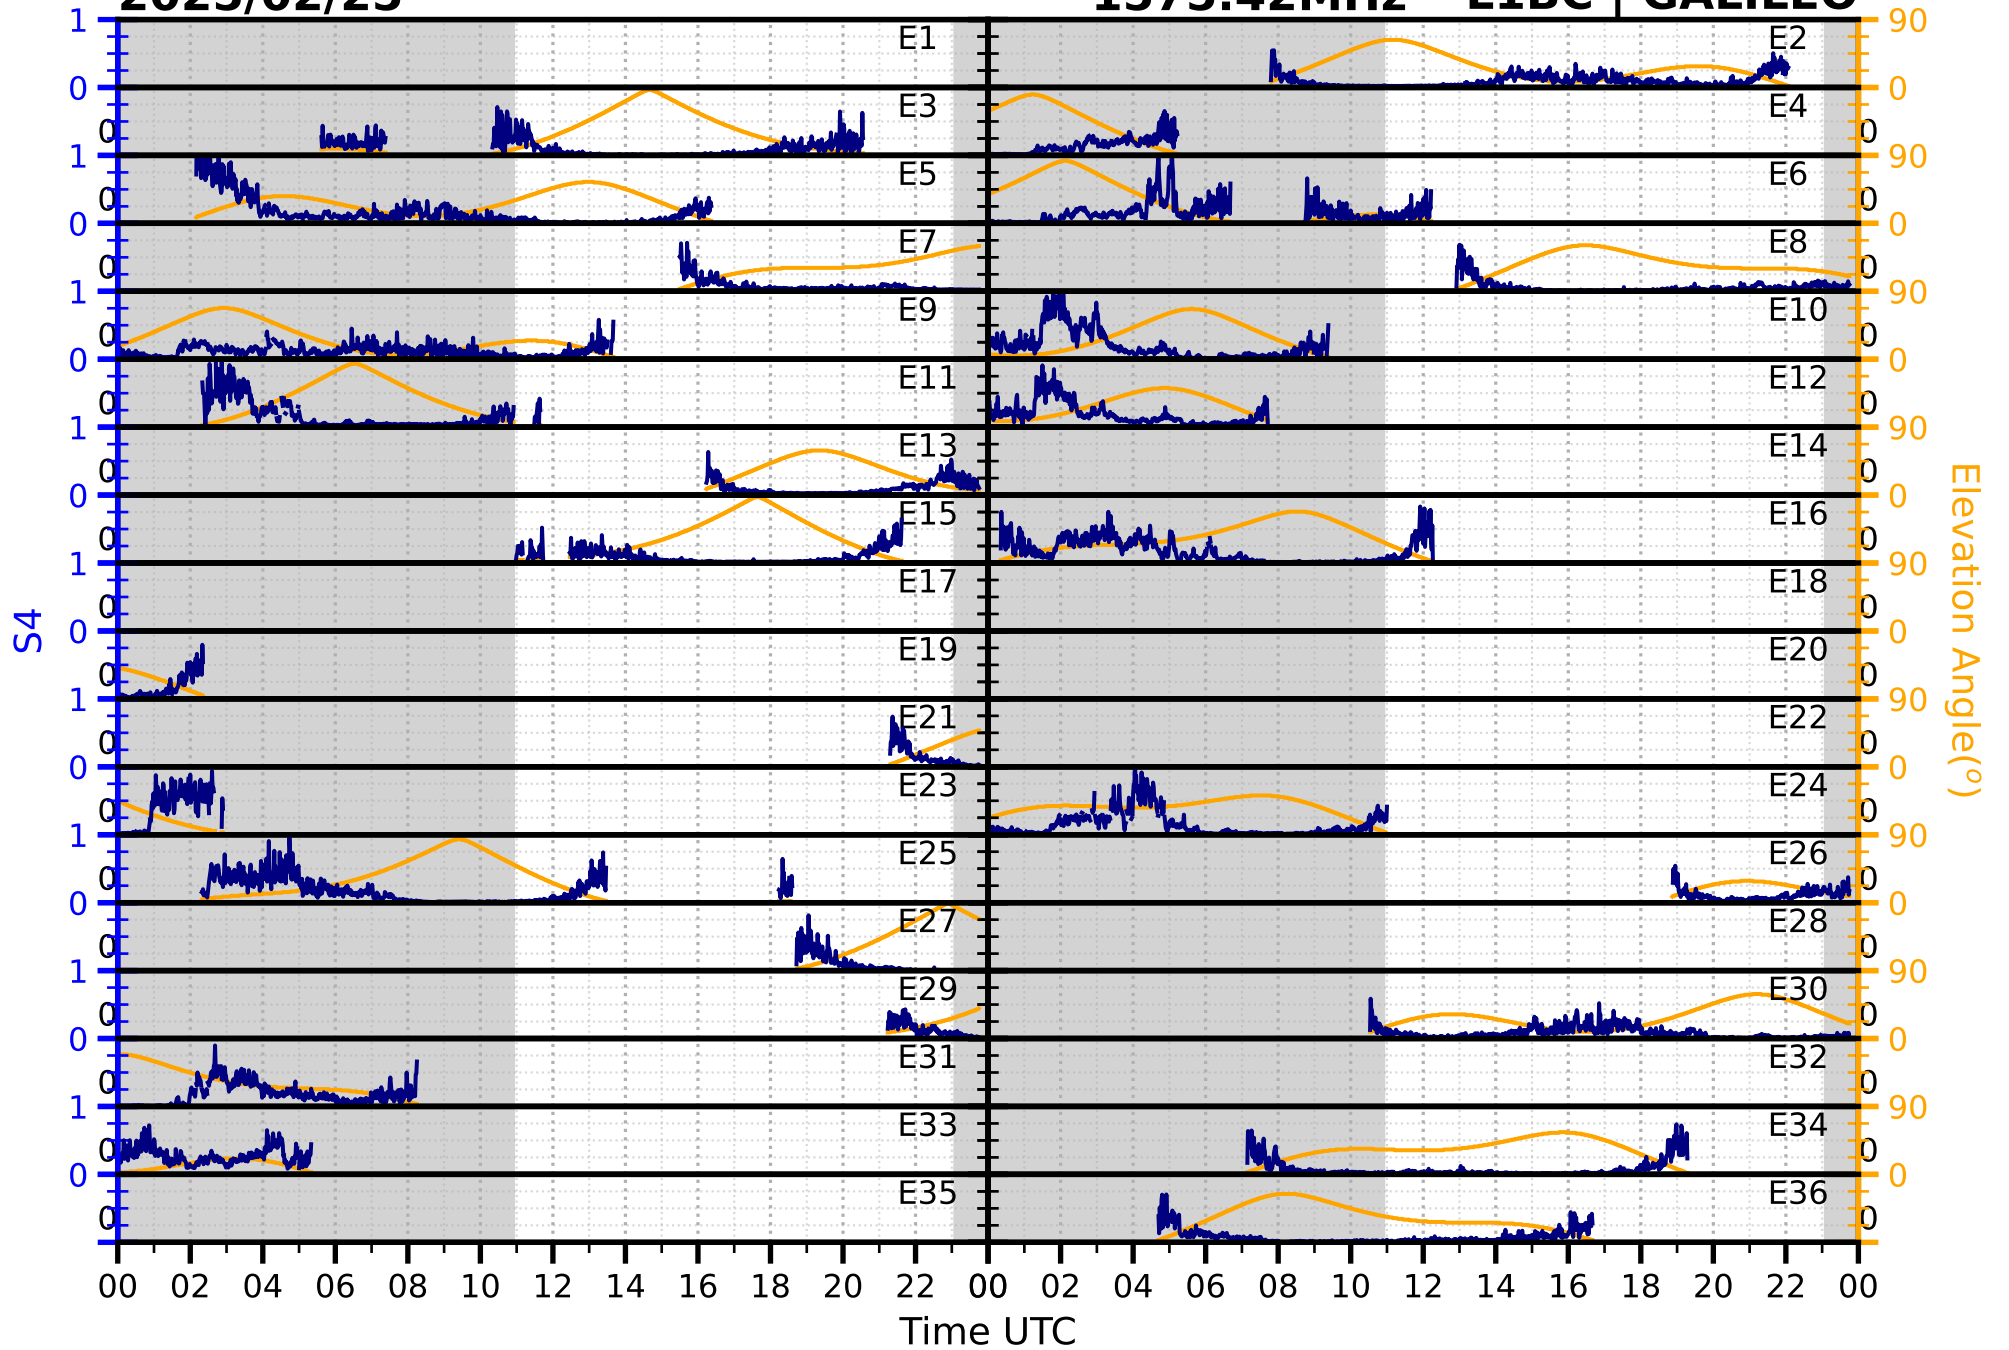

2025/02/25

S4

1575.42MHz

L1CA | GPS

2025/02/25

S4

1575.42MHz

L1BC | GALILEO

2025/02/25

S4

1602MHz

L1CA | GLONASS