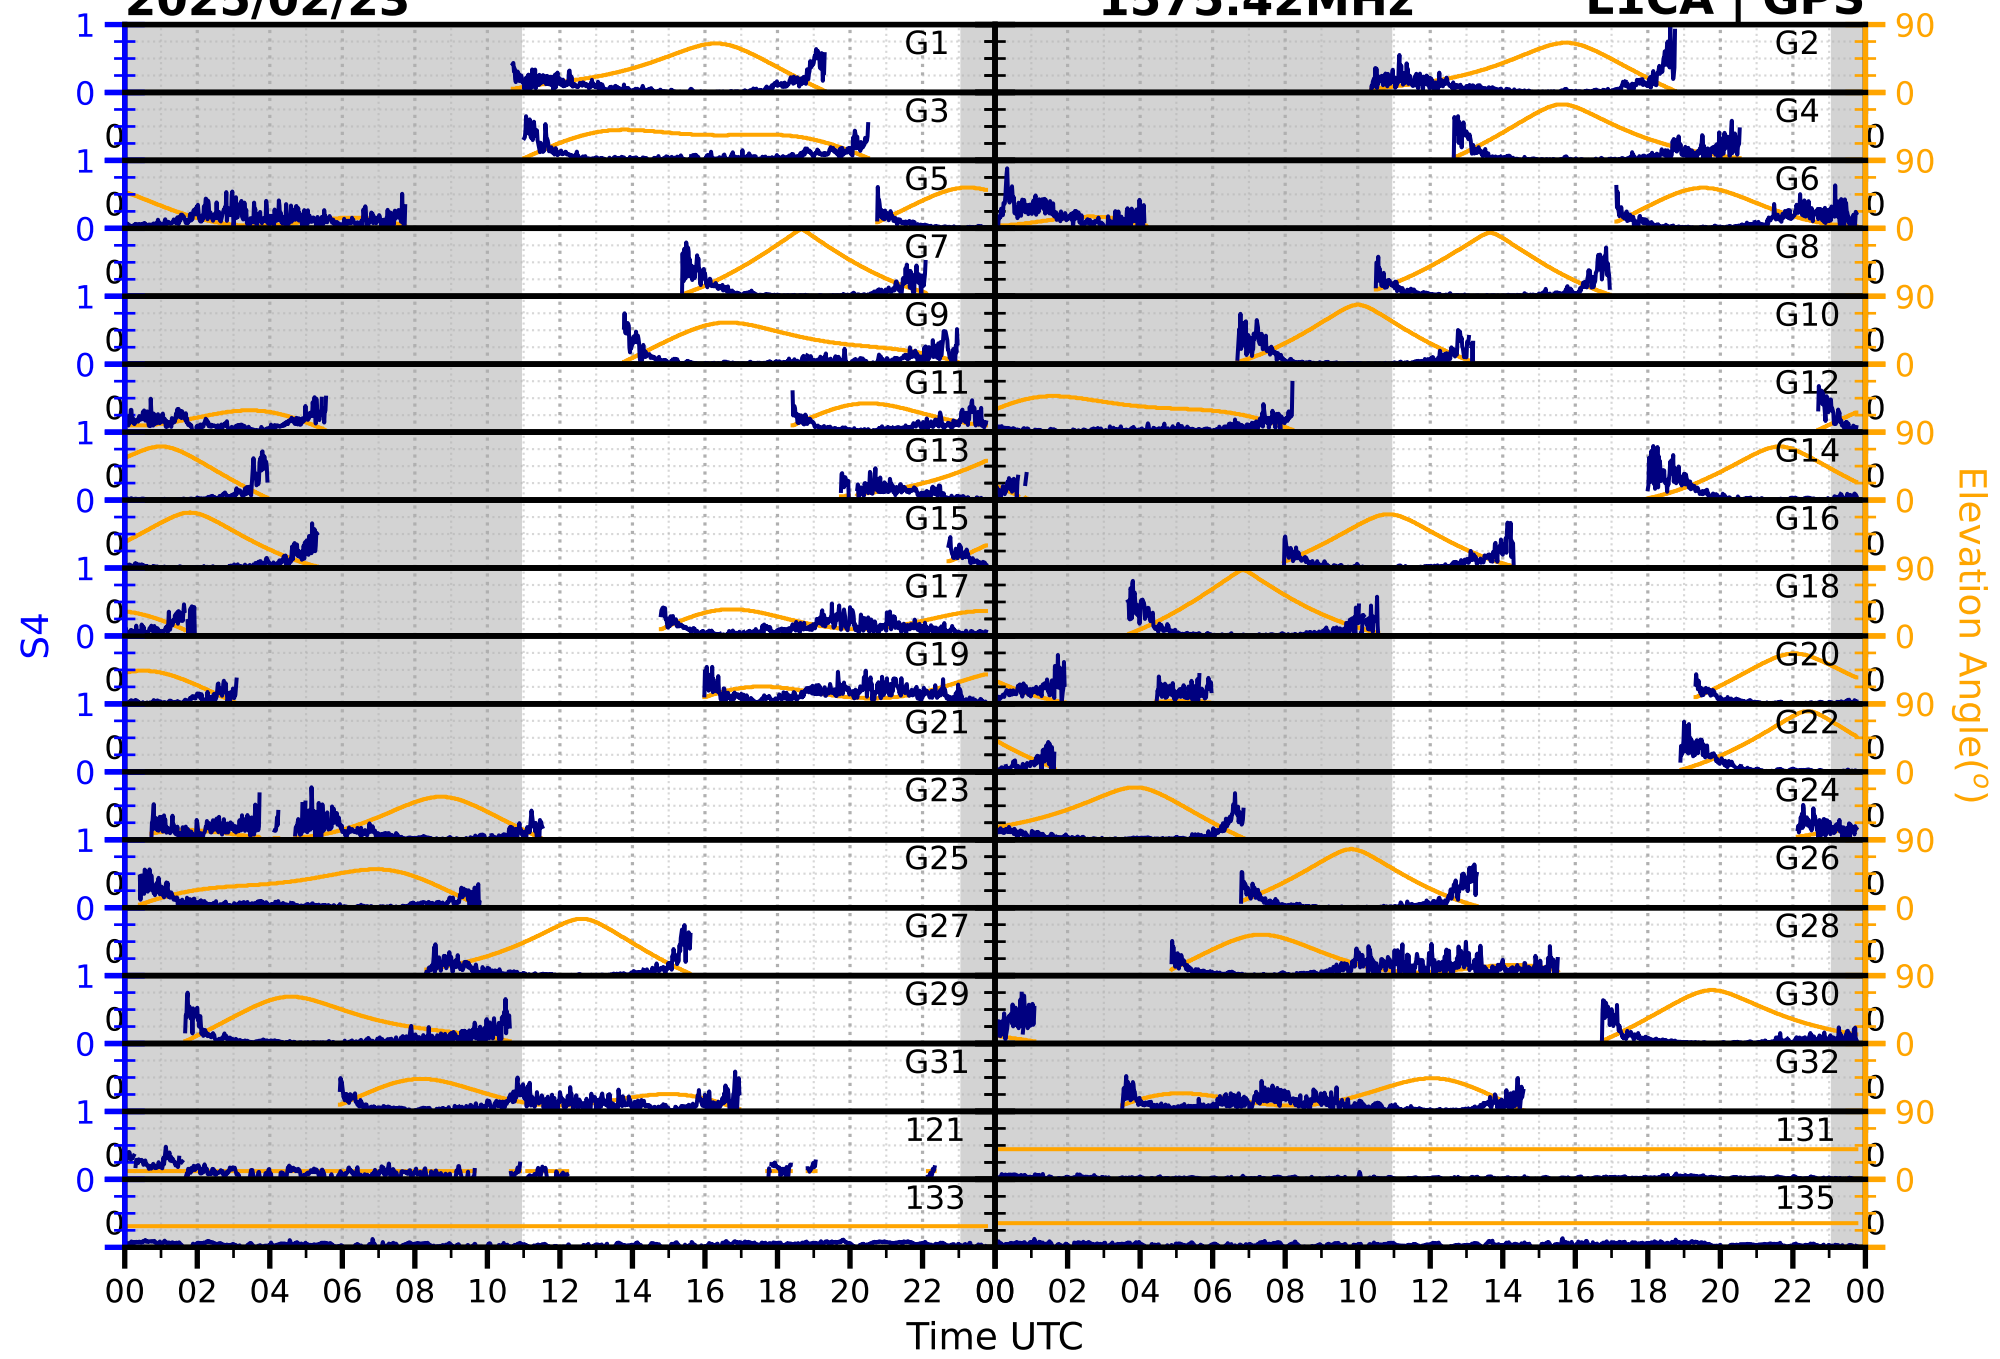

2025/02/23

S4

1575.42MHz

L1CA | GPS

2025/02/23

S4 1575.42MHz L1BC | GALILEO

2025/02/23

S4

1602MHz

L1CA | GLONASS