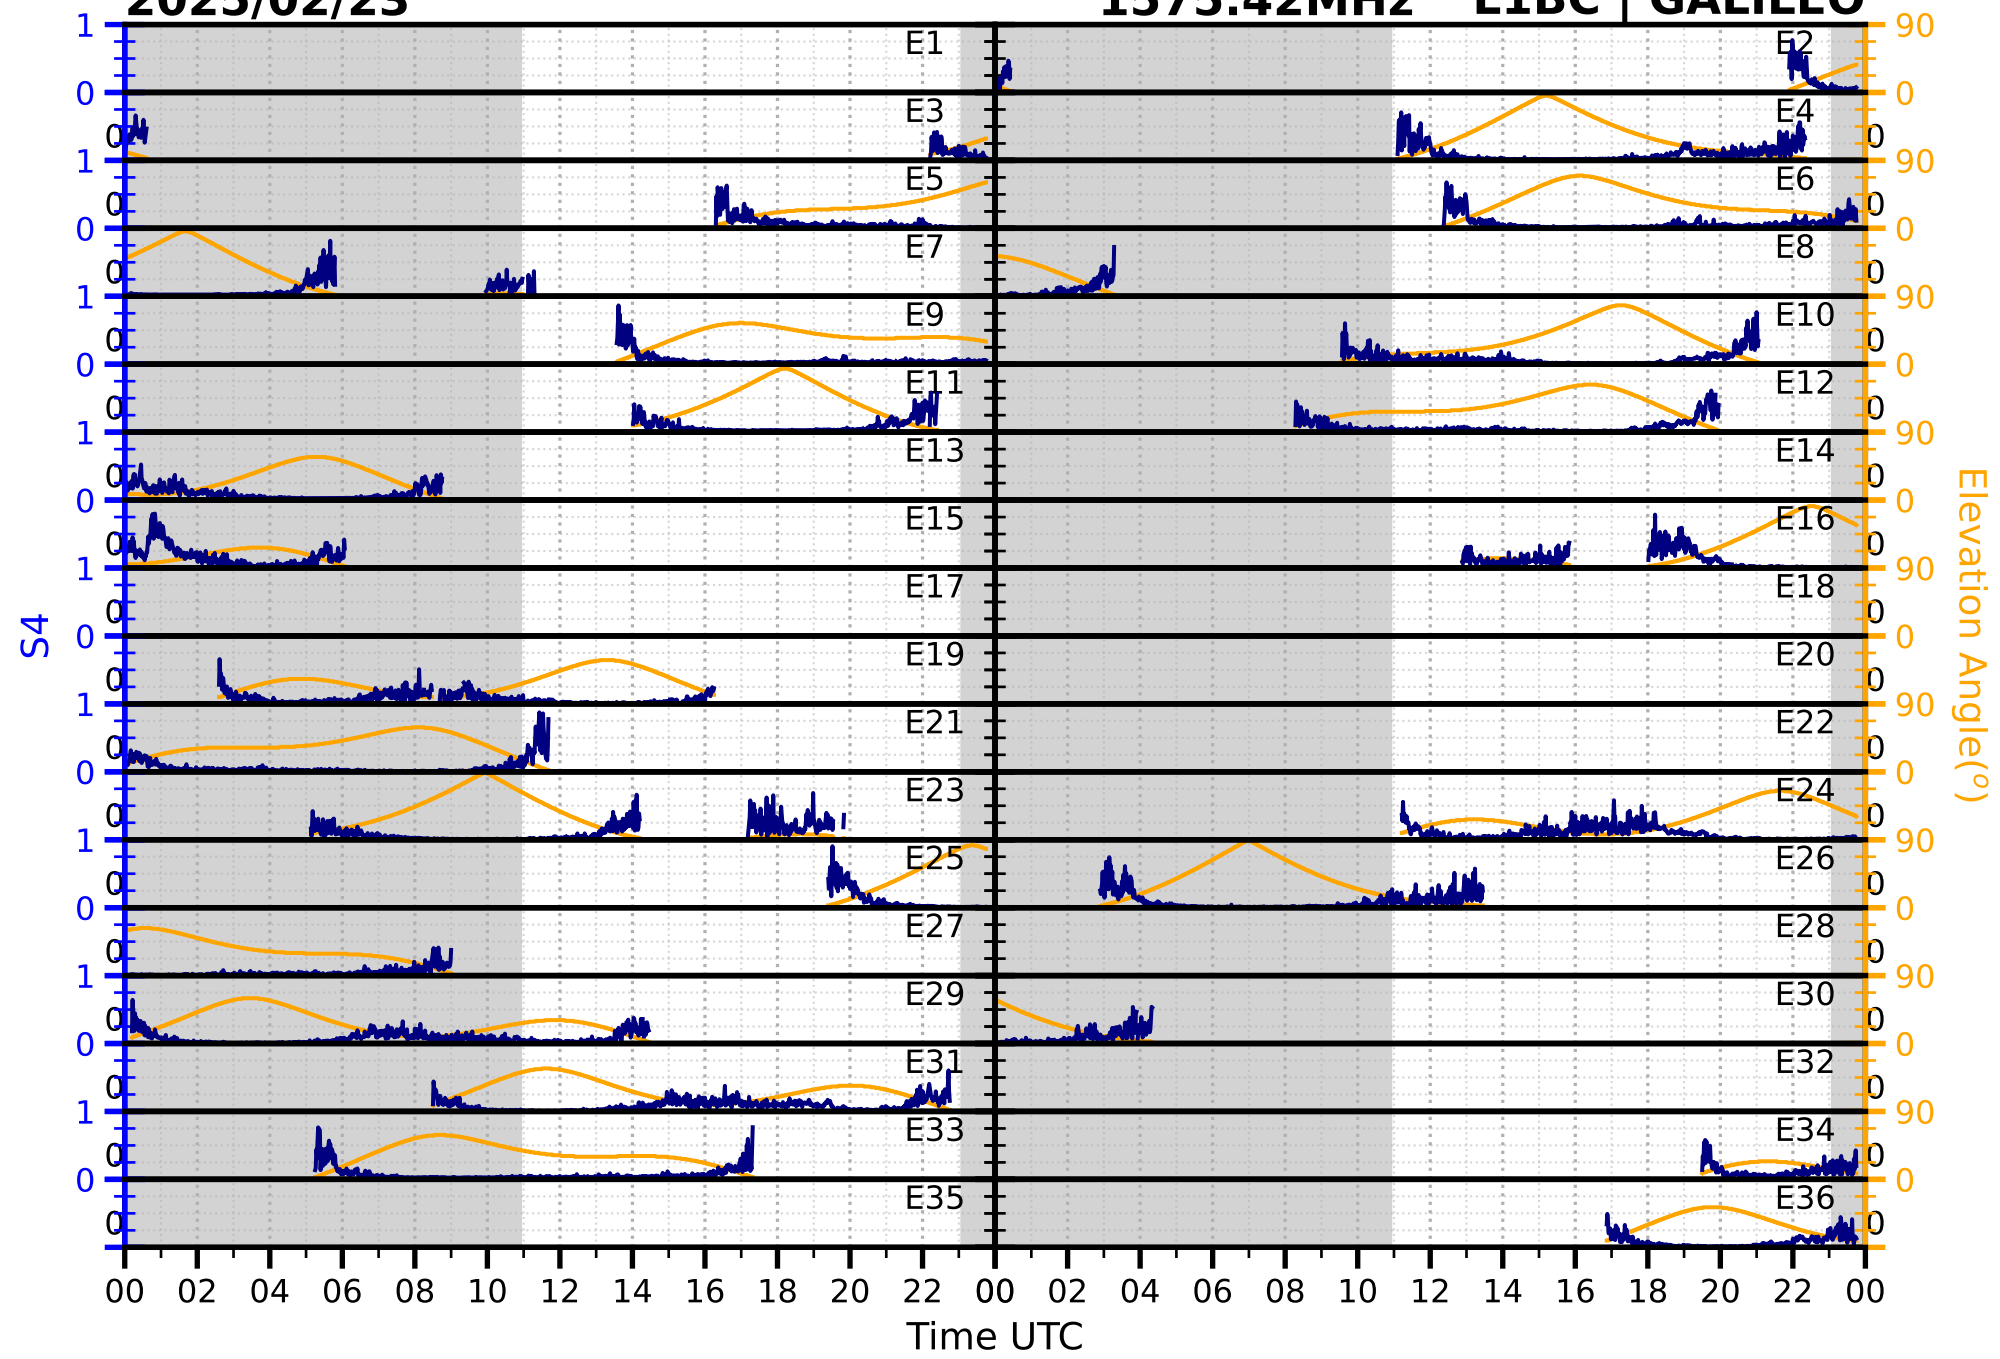

2025/02/23

S4

1575.42MHz

L1CA | GPS

2025/02/23

S4 1575.42MHz L1BC | GALILEO

2025/02/23

S4

1602MHz

L1CA | GLONASS