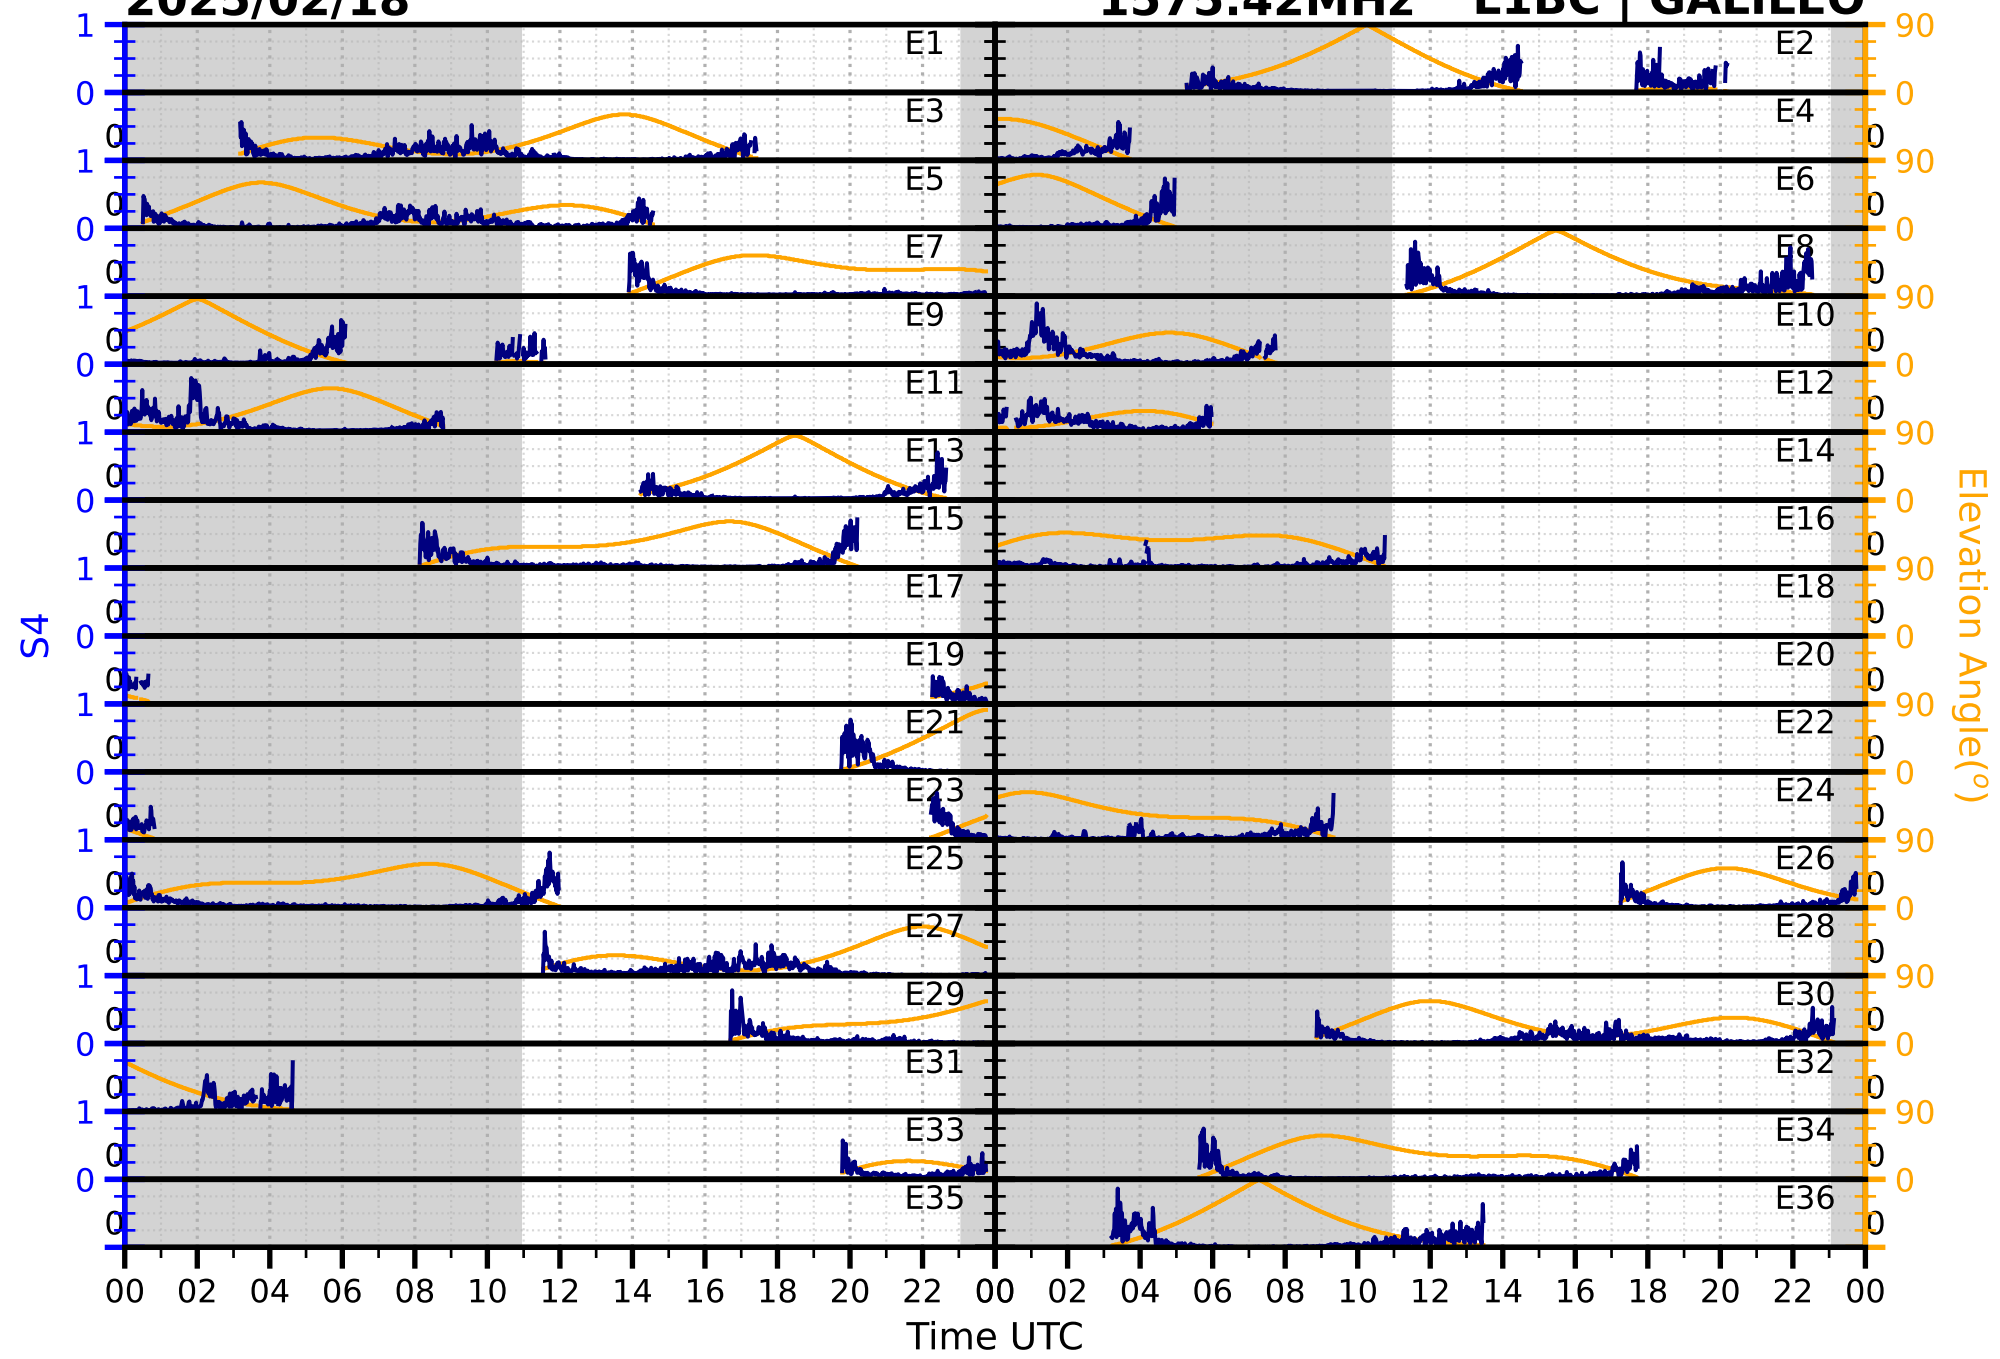

2025/02/18

S4

1575.42MHz

L1CA | GPS

2025/02/18

S4 1575.42MHz L1BC | GALILEO

2025/02/18

S4

1602MHz

L1CA | GLONASS