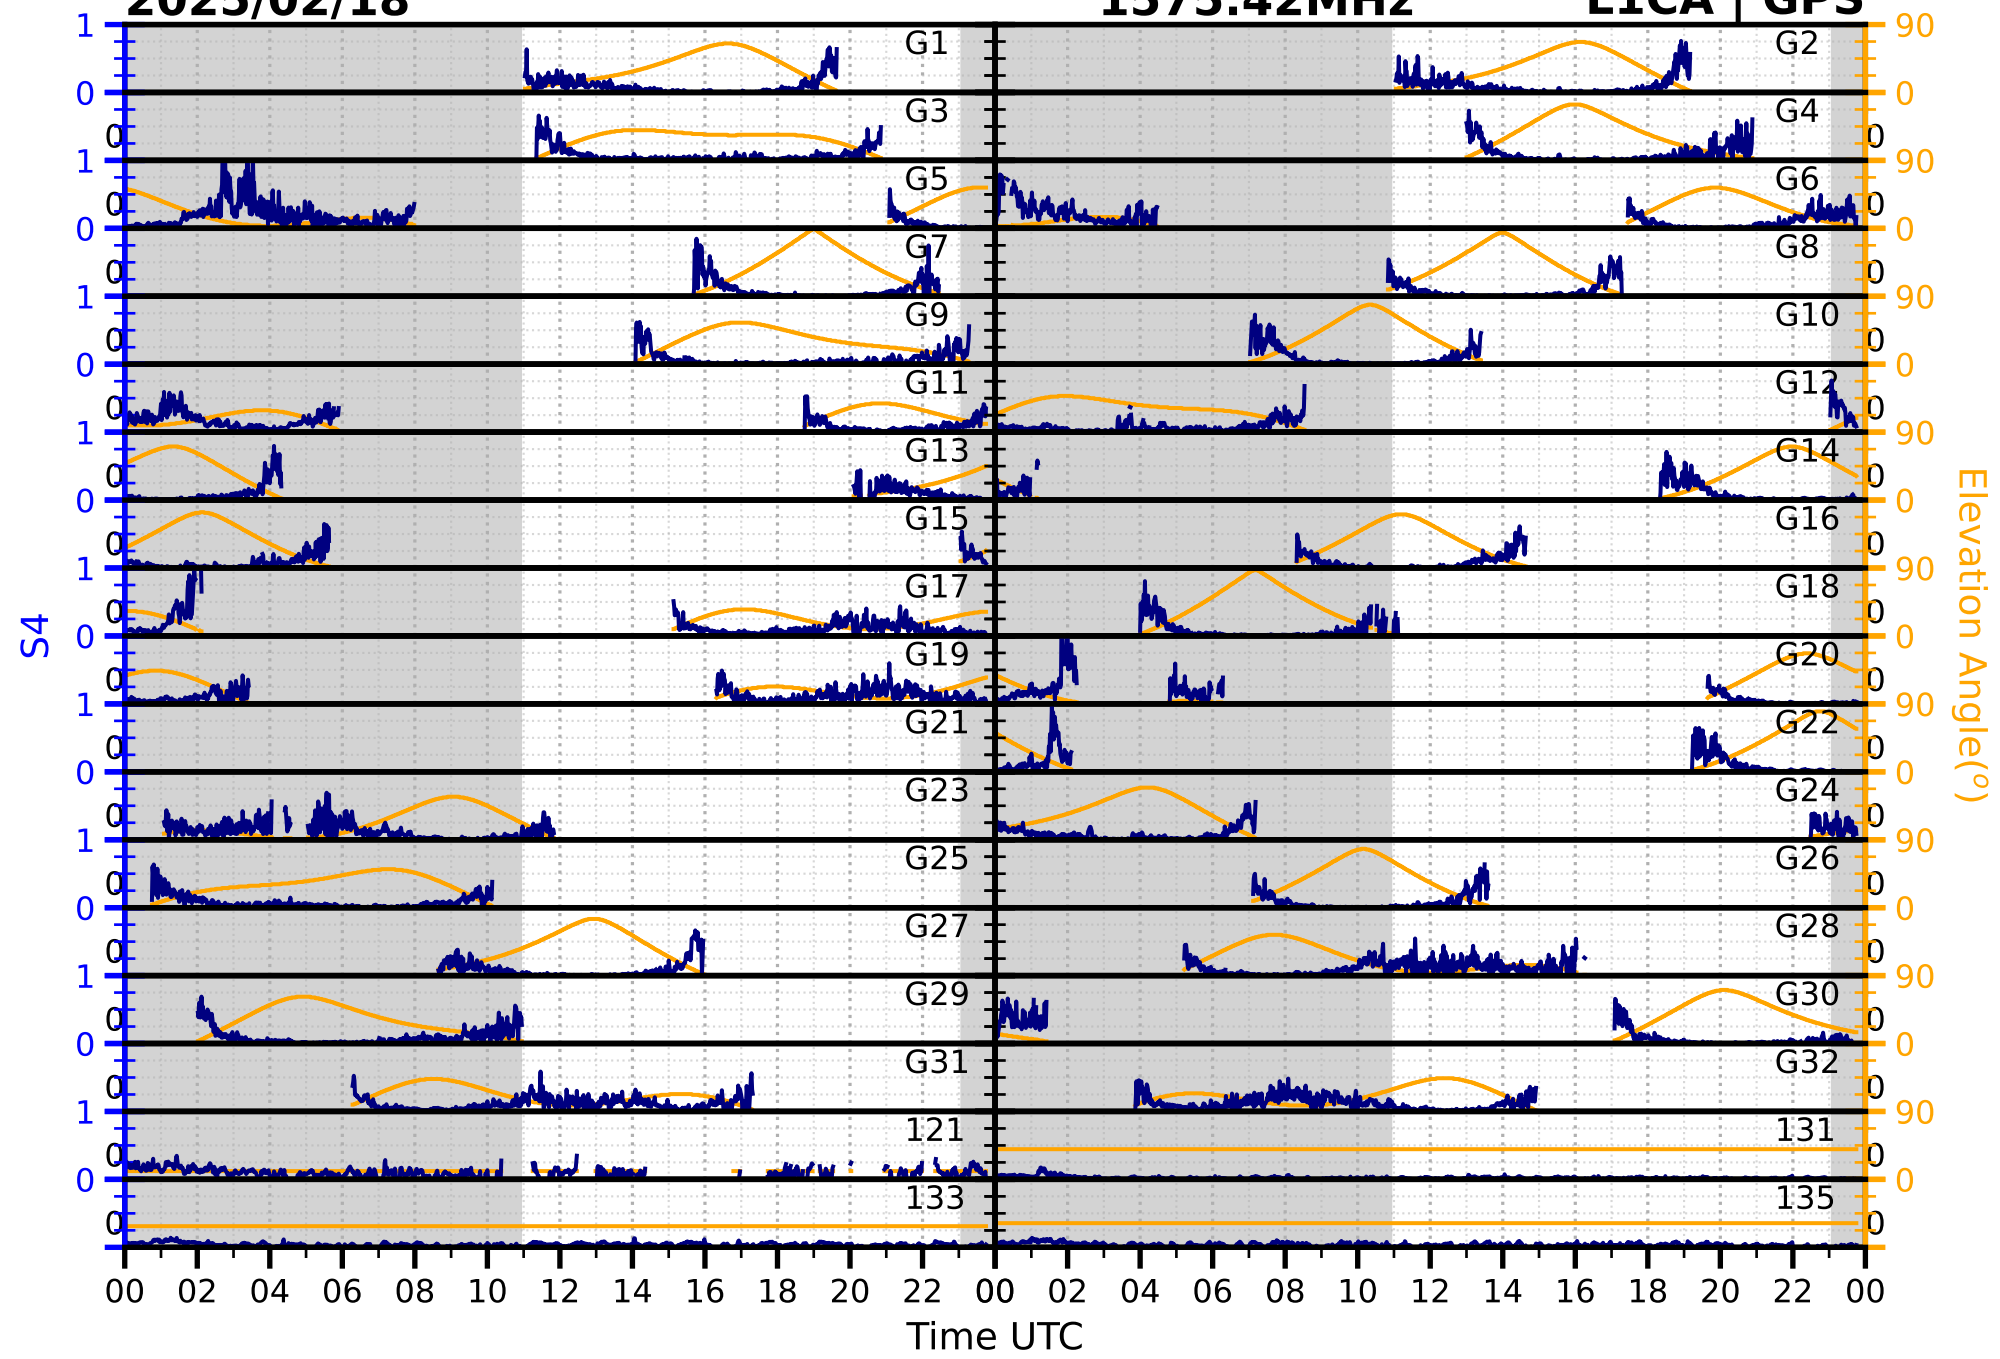

2025/02/18

S4

1575.42MHz

L1CA | GPS

2025/02/18

S4 1575.42MHz L1BC | GALILEO

2025/02/18

S4

1602MHz

L1CA | GLONASS