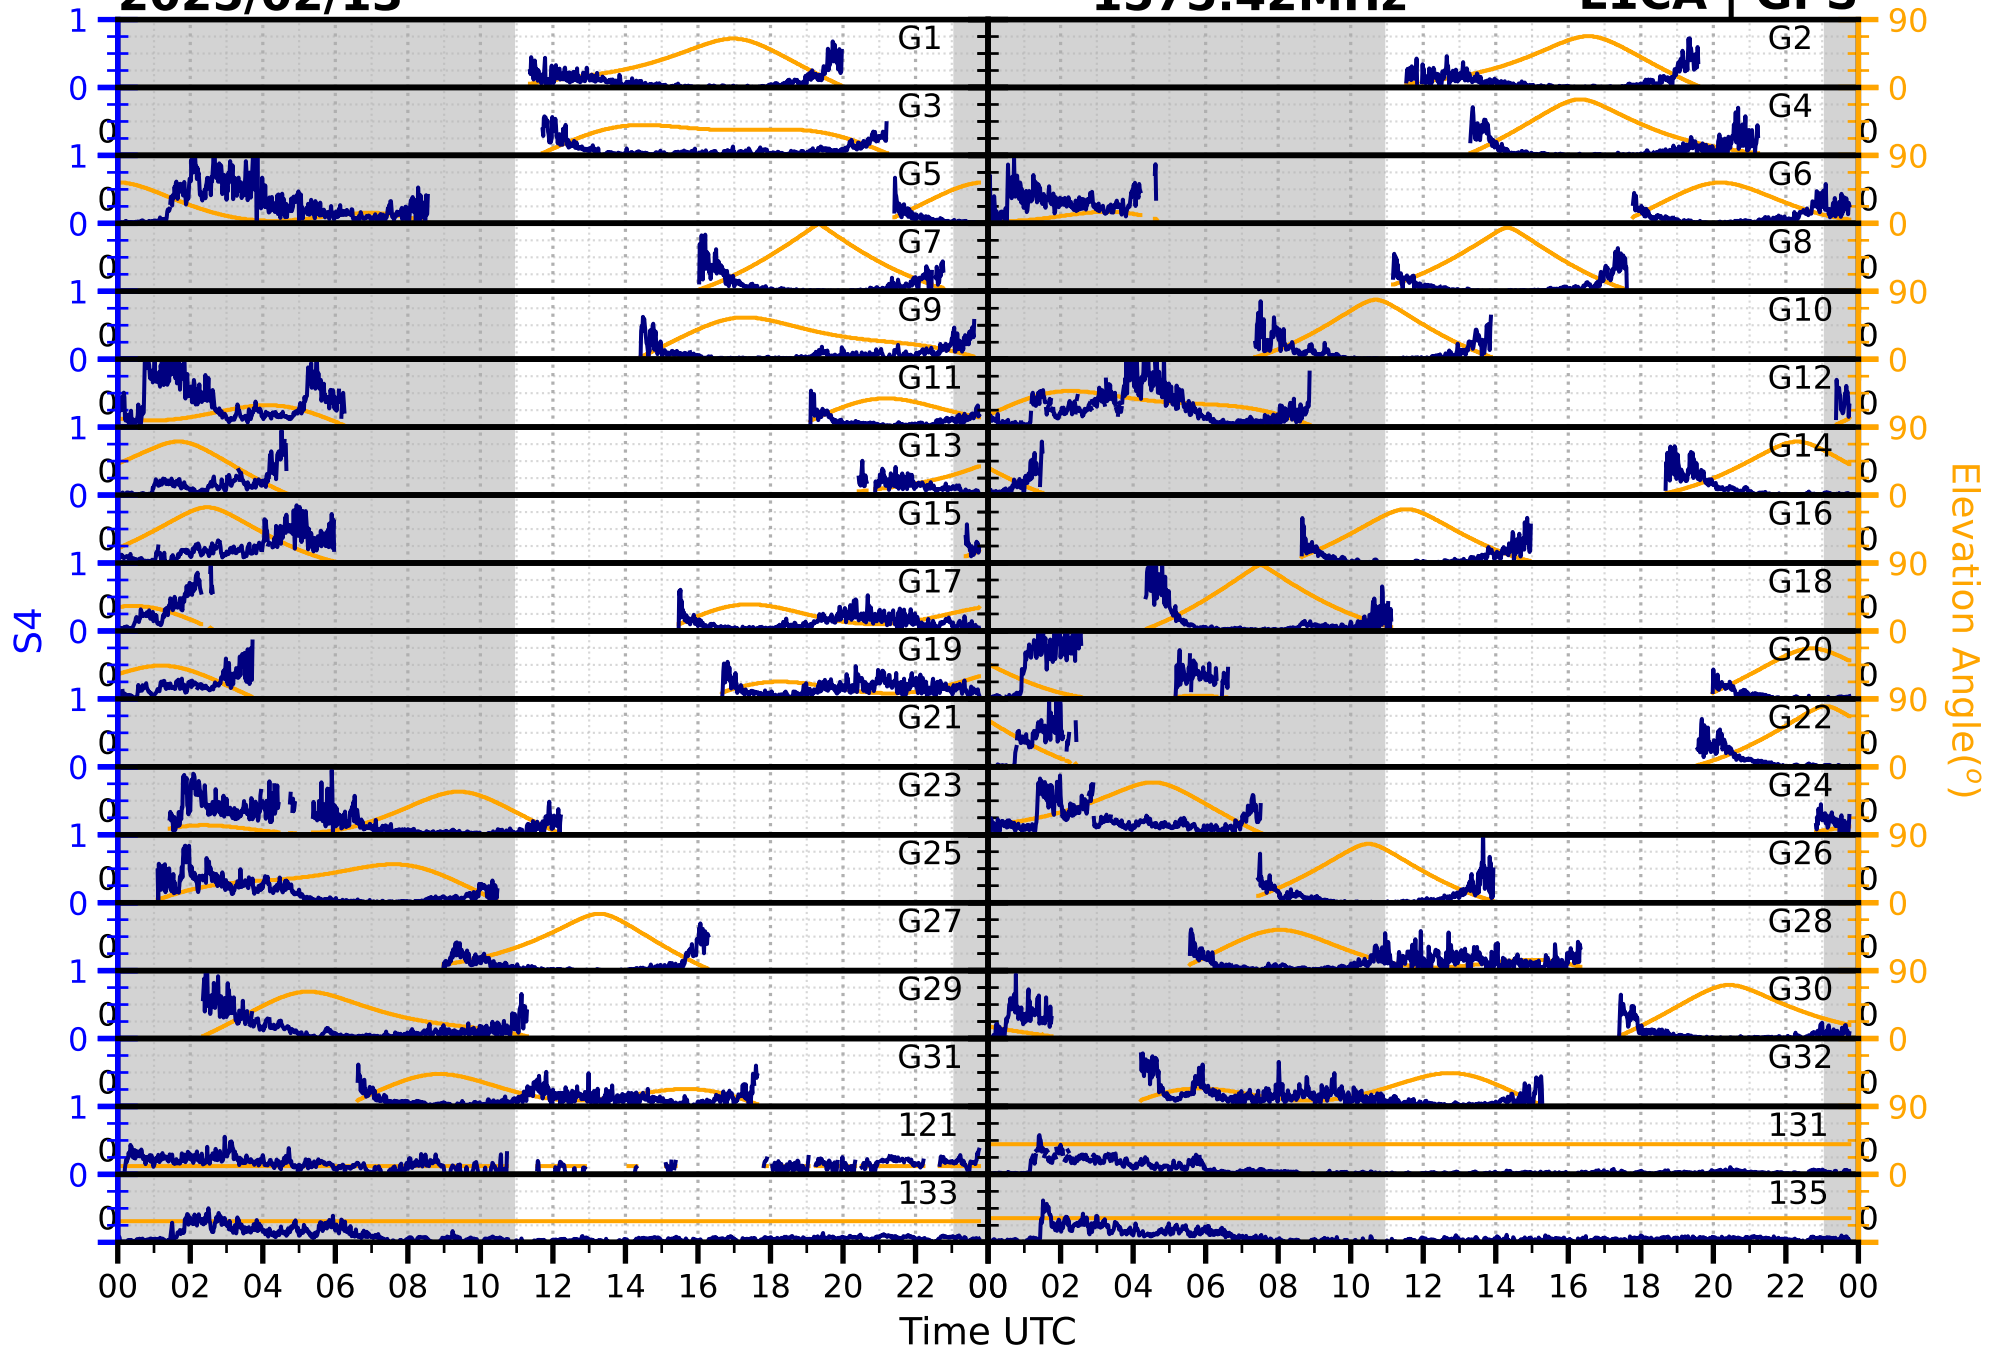

2025/02/13

S4

1575.42MHz

L1CA | GPS

2025/02/13

S4

1575.42MHz

L1BC | GALILEO

2025/02/13

S4

1602MHz

L1CA | GLONASS