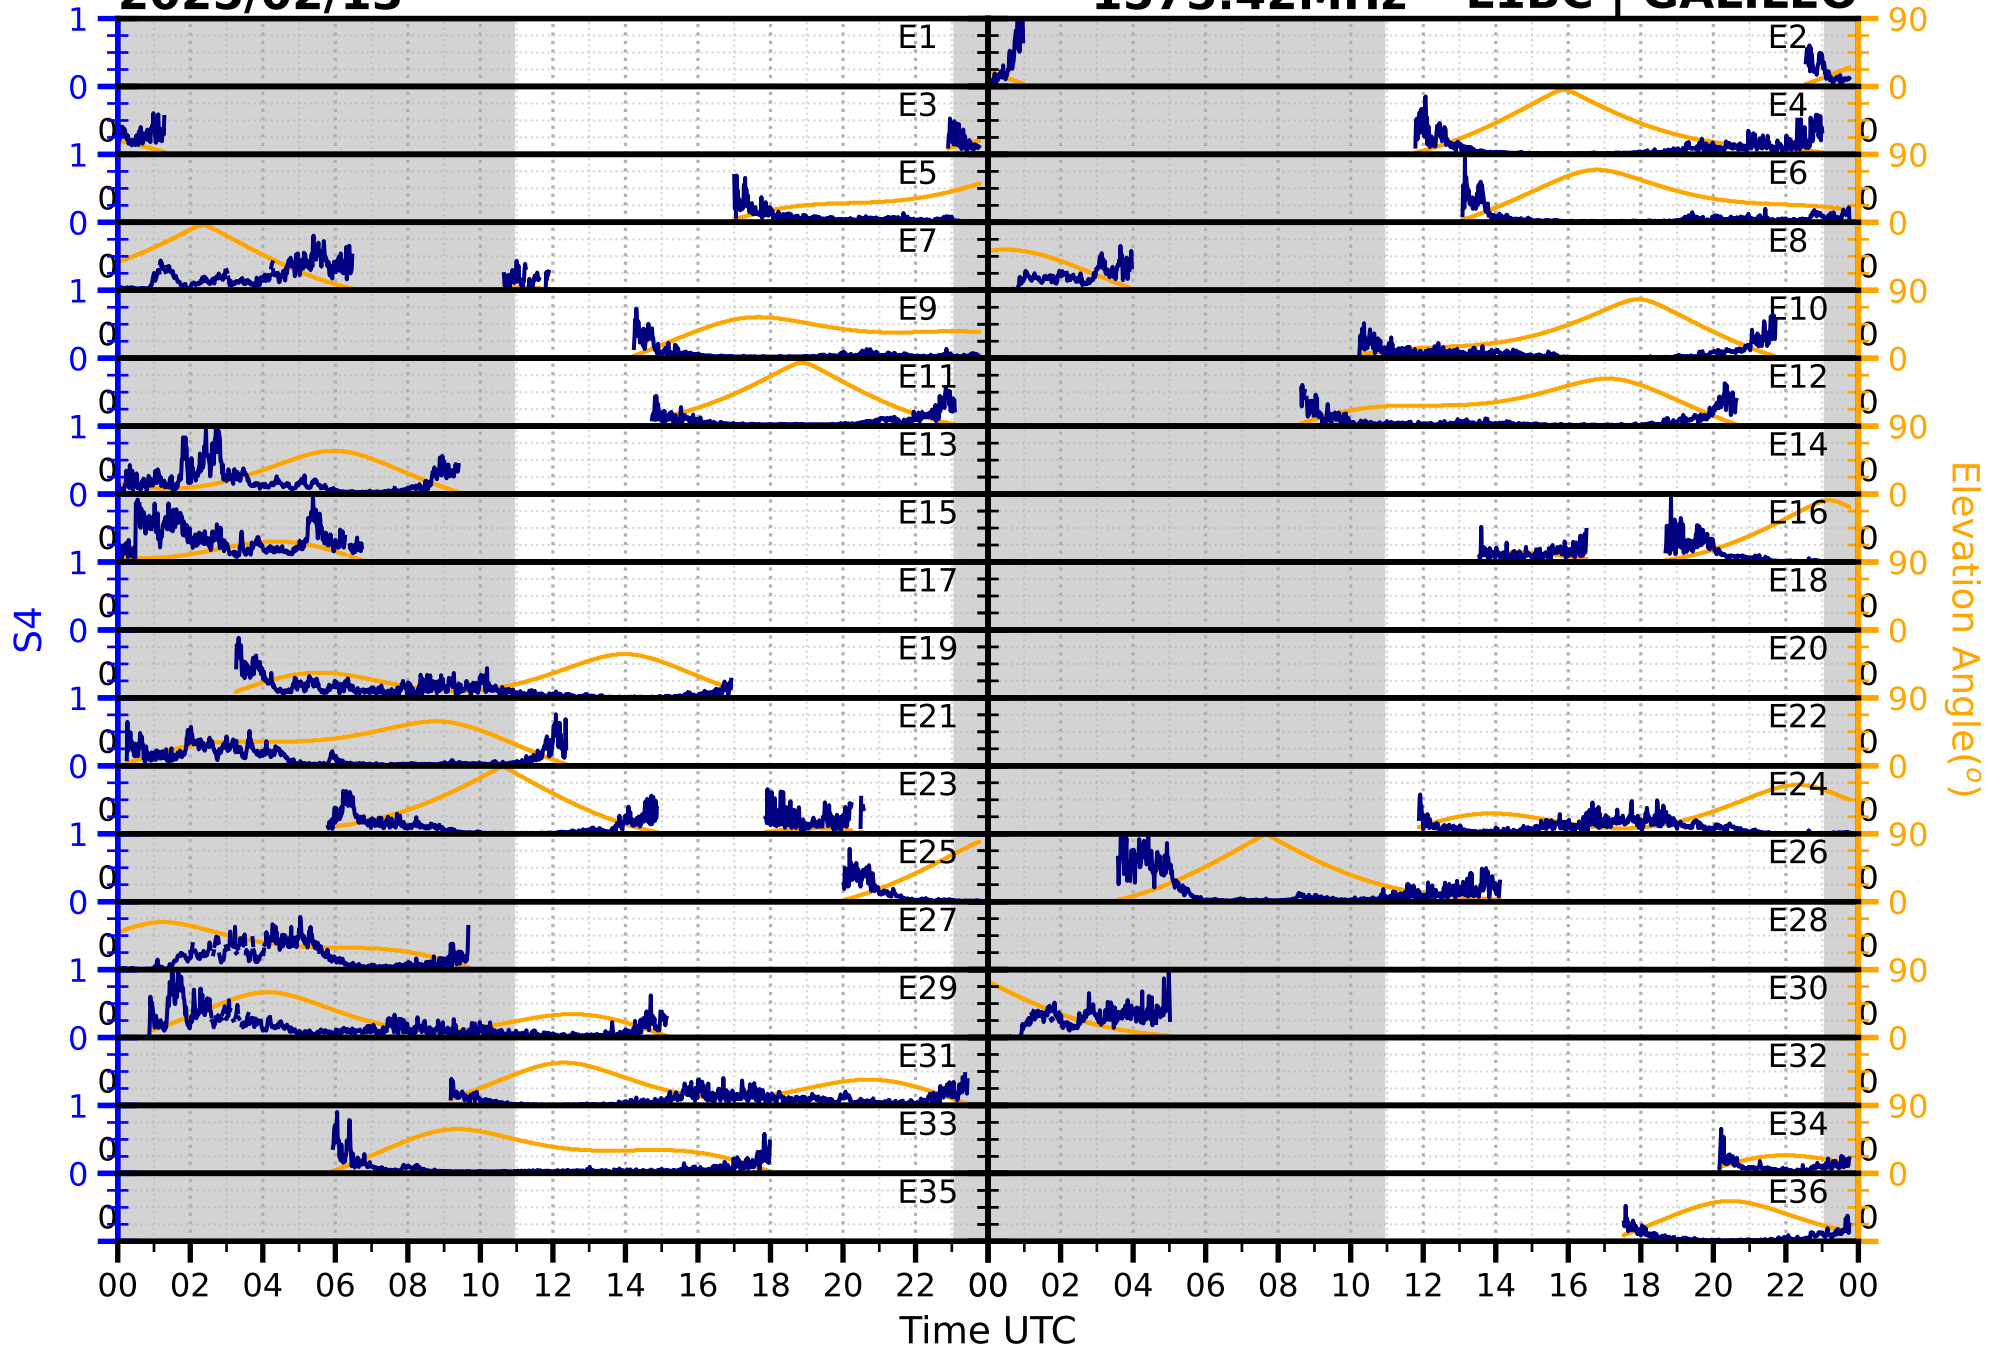

2025/02/13

S4

1575.42MHz

L1CA | GPS

2025/02/13

S4

1575.42MHz

L1BC | GALILEO

2025/02/13

S4

1602MHz

L1CA | GLONASS